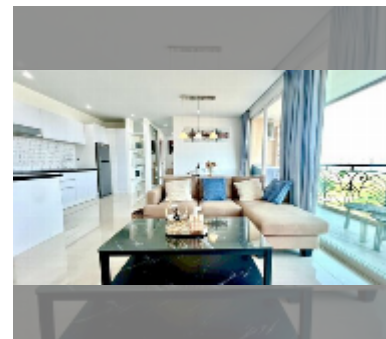

Condo for sale 2 bedroom 72.88 m² in Atlantis Condo Resort, Pattaya

฿ 3,990,000

UNIT PARAMETERS:

UID	FS-242679
quota	foreign quota
type	2 bedroom
size	72.88m²
floor	6
view	city view
quality	good
equipment: furniture, air conditioner, television, refrigerator	

PROJECT PARAMETERS:

district	Jomtien
buildings	5
floors	8
built in	2014
maintenance	฿ 30,610/year

FACILITIES:

General information: resort, meters to beach: 500, minutes to beach: 5, open parking, covered parking.

Swimming pool: swimming pool, kids pool, water slides, waterfall, jacuzzi.

Chill zone: chill zone, garden.

Health zone: gym, sauna, hamam.

Other: reception, lobby, clubhouse, games room, kids playgarden, CCTV, security, minimart, laundry.