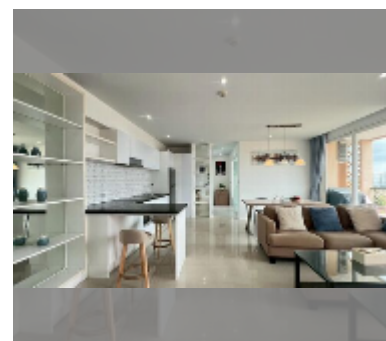

Condo for sale 2 bedroom 72.88 m² in Atlantis Condo Resort, Pattaya

฿ 3,990,000

UNIT PARAMETERS:

UID	FS-242679
quota	foreign quota
type	2 bedroom
size	72.88m²
floor	6
view	city view
quality	good
equipment: furniture, air conditioner, television, refrigerator	

PROJECT PARAMETERS:

district	Jomtien
buildings	5
floors	8
built in	2014
maintenance	฿ 30,610/year

FACILITIES:

General information: resort, meters to beach: 500, minutes to beach: 5, open parking, covered parking.

Swimming pool: swimming pool, kids pool, water slides, waterfall, jacuzzi.

Chill zone: chill zone, garden.

Health zone: gym, sauna, hamam.

Other: reception, lobby, clubhouse, games room, kids playgarden, CCTV, security, minimart, laundry.