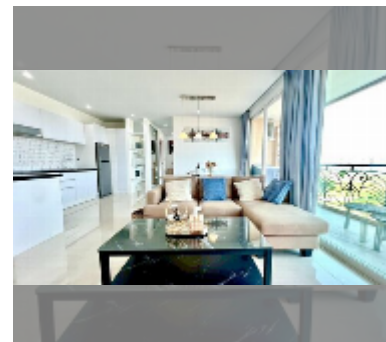

Condo for sale 2 bedroom 72.88 m² in Atlantis Condo Resort, Pattaya

฿ 3,990,000

UNIT PARAMETERS:

UID	FS-242679
quota	foreign quota
type	2 bedroom
size	72.88m²
floor	6
view	city view
quality	good
equipment: furniture, air conditioner, television, refrigerator	

PROJECT PARAMETERS:

district	Jomtien
buildings	5
floors	8
built in	2014
maintenance	฿ 30,610/year

FACILITIES:

General information: resort, meters to beach: 500, minutes to beach: 5, open parking, covered parking.

Swimming pool: swimming pool, kids pool, water slides, waterfall, jacuzzi.

Chill zone: chill zone, garden.

Health zone: gym, sauna, hamam.

Other: reception, lobby, clubhouse, games room, kids playgarden, CCTV, security, minimart, laundry.