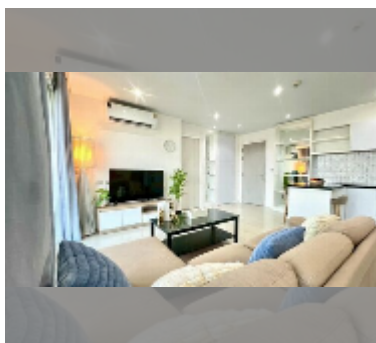

Condo for sale 2 bedroom 72.88 m² in Atlantis Condo Resort, Pattaya

฿ 3,990,000

UNIT PARAMETERS:

UID	FS-242679
quota	foreign quota
type	2 bedroom
size	72.88m²
floor	6
view	city view
quality	good
equipment: furniture, air conditioner, television, refrigerator	

PROJECT PARAMETERS:

district	Jomtien
buildings	5
floors	8
built in	2014
maintenance	฿ 30,610/year

FACILITIES:

General information: resort, meters to beach: 500, minutes to beach: 5, open parking, covered parking.

Swimming pool: swimming pool, kids pool, water slides, waterfall, jacuzzi.

Chill zone: chill zone, garden.

Health zone: gym, sauna, hamam.

Other: reception, lobby, clubhouse, games room, kids playgarden, CCTV, security, minimart, laundry.