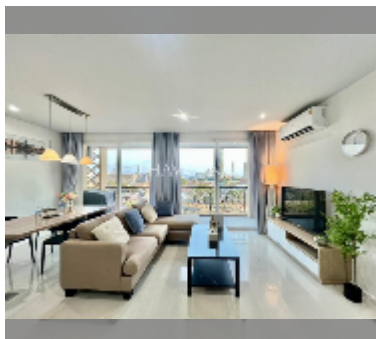

Condo for sale 2 bedroom 72.88 m² in Atlantis Condo Resort, Pattaya

฿ 3,990,000

UNIT PARAMETERS:

UID	FS-242679
quota	foreign quota
type	2 bedroom
size	72.88m²
floor	6
view	city view
quality	good
equipment: furniture, air conditioner, television, refrigerator	

PROJECT PARAMETERS:

district	Jomtien
buildings	5
floors	8
built in	2014
maintenance	฿ 30,610/year

FACILITIES:

General information: resort, meters to beach: 500, minutes to beach: 5, open parking, covered parking.

Swimming pool: swimming pool, kids pool, water slides, waterfall, jacuzzi.

Chill zone: chill zone, garden.

Health zone: gym, sauna, hamam.

Other: reception, lobby, clubhouse, games room, kids playgarden, CCTV, security, minimart, laundry.