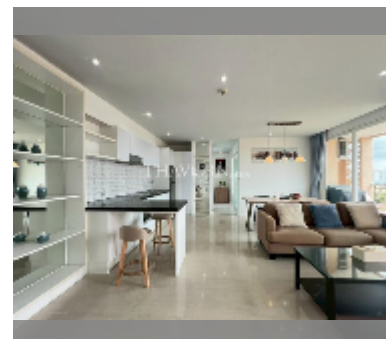

Condo for sale 2 bedroom 72.88 m² in Atlantis Condo Resort, Pattaya

฿ 3,990,000

UNIT PARAMETERS:

UID	FS-242679
quota	foreign quota
type	2 bedroom
size	72.88m²
floor	6
view	city view
quality	good
equipment: furniture, air conditioner, television, refrigerator	

PROJECT PARAMETERS:

district	Jomtien
buildings	5
floors	8
built in	2014
maintenance	฿ 30,610/year

FACILITIES:

General information: resort, meters to beach: 500, minutes to beach: 5, open parking, covered parking.

Swimming pool: swimming pool, kids pool, water slides, waterfall, jacuzzi.

Chill zone: chill zone, garden.

Health zone: gym, sauna, hamam.

Other: reception, lobby, clubhouse, games room, kids playgarden, CCTV, security, minimart, laundry.