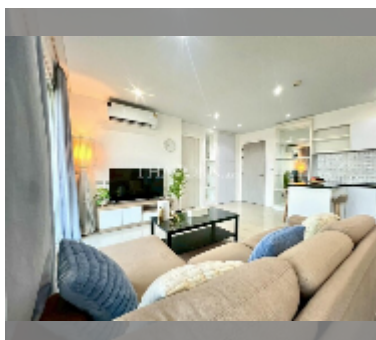

Condo for sale 2 bedroom 72.88 m² in Atlantis Condo Resort, Pattaya

฿ 3,990,000

UNIT PARAMETERS:

UID	FS-242679
quota	foreign quota
type	2 bedroom
size	72.88m²
floor	6
view	city view
quality	good
equipment: furniture, air conditioner, television, refrigerator	

PROJECT PARAMETERS:

district	Jomtien
buildings	5
floors	8
built in	2014
maintenance	฿ 30,610/year

FACILITIES:

General information: resort, meters to beach: 500, minutes to beach: 5, open parking, covered parking.

Swimming pool: swimming pool, kids pool, water slides, waterfall, jacuzzi.

Chill zone: chill zone, garden.

Health zone: gym, sauna, hamam.

Other: reception, lobby, clubhouse, games room, kids playgarden, CCTV, security, minimart, laundry.