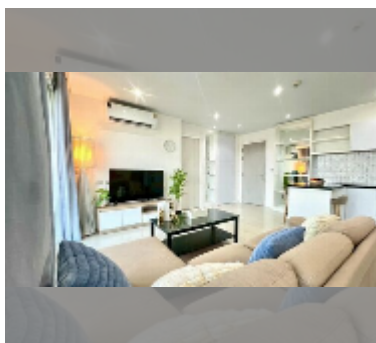

Condo for sale 2 bedroom 72.88 m² in Atlantis Condo Resort, Pattaya

฿ 3,990,000

UNIT PARAMETERS:

UID	FS-242679
quota	foreign quota
type	2 bedroom
size	72.88m ²
floor	6
view	city view
quality	good
equipment: furniture, air conditioner, television, refrigerator	

Swimming pool: swimming pool, kids pool, water slides, waterfall, jacuzzi.

Chill zone: chill zone, garden.

Health zone: gym, sauna, hamam.

Other: reception, lobby, clubhouse, games room, kids playgarden, CCTV, security, minimart, laundry.