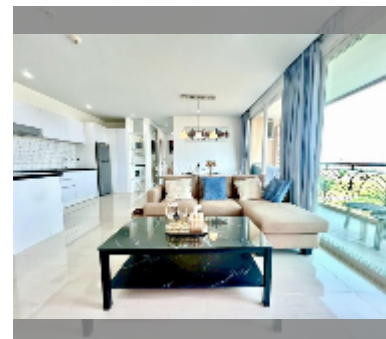

Condo for sale 2 bedroom 72.88 m² in Atlantis Condo Resort, Pattaya

฿ 3,990,000

UNIT PARAMETERS:

UID	FS-242679
quota	foreign quota
type	2 bedroom
size	72.88m²
floor	6
view	city view
quality	good
equipment: furniture, air conditioner, television, refrigerator	

PROJECT PARAMETERS:

district	Jomtien
buildings	5
floors	8
built in	2014
maintenance	฿ 30,610/year

FACILITIES:

General information: resort, meters to beach: 500, minutes to beach: 5, open parking, covered parking.

Swimming pool: swimming pool, kids pool, water slides, waterfall, jacuzzi.

Chill zone: chill zone, garden.

Health zone: gym, sauna, hamam.

Other: reception, lobby, clubhouse, games room, kids playgarden, CCTV, security, minimart, laundry.