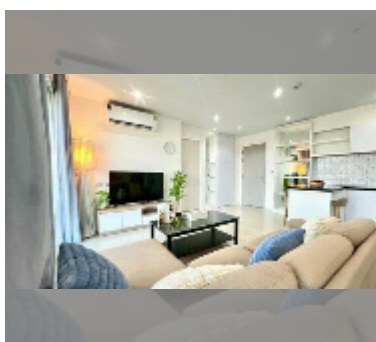

Condo for sale 2 bedroom 72.88 m² in Atlantis Condo Resort, Pattaya

฿ 3,990,000

UNIT PARAMETERS:

UID	FS-242679
quota	foreign quota
type	2 bedroom
size	72.88m ²
floor	6
view	city view
quality	good
equipment: furniture, air conditioner, television, refrigerator	

Swimming pool: swimming pool, kids pool, water slides, waterfall, jacuzzi.

Chill zone: chill zone, garden.

Health zone: gym, sauna, hamam.

Other: reception, lobby, clubhouse, games room, kids playgarden, CCTV, security, minimart, laundry.