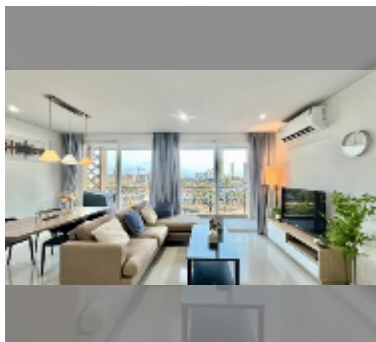

Condo for sale 2 bedroom 72.88 m² in Atlantis Condo Resort, Pattaya

฿ 3,990,000

UNIT PARAMETERS:

UID	FS-242679
quota	foreign quota
type	2 bedroom
size	72.88m²
floor	6
view	city view
quality	good
equipment: furniture, air conditioner, television, refrigerator	

PROJECT PARAMETERS:

district	Jomtien
buildings	5
floors	8
built in	2014
maintenance	฿ 30,610/year

FACILITIES:

General information: resort, meters to beach: 500, minutes to beach: 5, open parking, covered parking.

Swimming pool: swimming pool, kids pool, water slides, waterfall, jacuzzi.

Chill zone: chill zone, garden.

Health zone: gym, sauna, hamam.

Other: reception, lobby, clubhouse, games room, kids playgarden, CCTV, security, minimart, laundry.