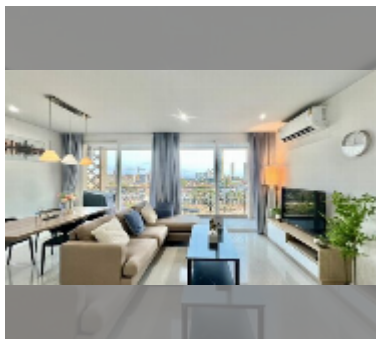

Condo for sale 2 bedroom 72.88 m² in Atlantis Condo Resort, Pattaya

฿ 3,990,000

UNIT PARAMETERS:

UID	FS-242679
quota	foreign quota
type	2 bedroom
size	72.88m ²
floor	6
view	city view
quality	good
equipment: furniture, air conditioner, television, refrigerator	

Swimming pool: swimming pool, kids pool, water slides, waterfall, jacuzzi.

Chill zone: chill zone, garden.

Health zone: gym, sauna, hamam.

Other: reception, lobby, clubhouse, games room, kids playgarden, CCTV, security, minimart, laundry.