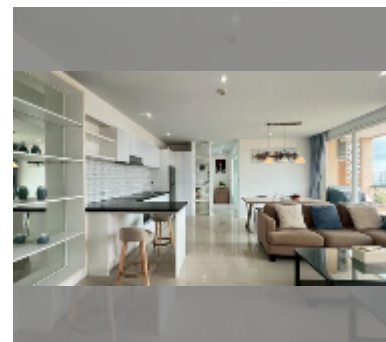

Condo for sale 2 bedroom 72.88 m² in Atlantis Condo Resort, Pattaya

฿ 3,990,000

UNIT PARAMETERS:

UID	FS-242679
quota	foreign quota
type	2 bedroom
size	72.88m²
floor	6
view	city view
quality	good
equipment: furniture, air conditioner, television, refrigerator	

PROJECT PARAMETERS:

district	Jomtien
buildings	5
floors	8
built in	2014
maintenance	฿ 30,610/year

FACILITIES:

General information: resort, meters to beach: 500, minutes to beach: 5, open parking, covered parking.

Swimming pool: swimming pool, kids pool, water slides, waterfall, jacuzzi.

Chill zone: chill zone, garden.

Health zone: gym, sauna, hamam.

Other: reception, lobby, clubhouse, games room, kids playgarden, CCTV, security, minimart, laundry.