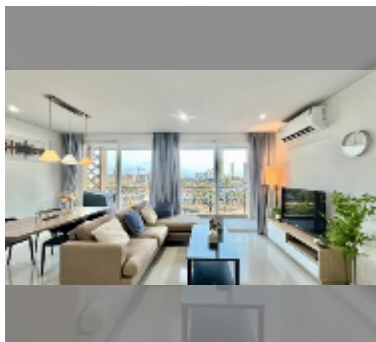

Condo for sale 2 bedroom 72.88 m² in Atlantis Condo Resort, Pattaya

฿ 3,990,000

UNIT PARAMETERS:

UID	FS-242679
quota	foreign quota
type	2 bedroom
size	72.88m ²
floor	6
view	city view
quality	good
equipment: furniture, air conditioner, television, refrigerator	

Swimming pool: swimming pool, kids pool, water slides, waterfall, jacuzzi.

Chill zone: chill zone, garden.

Health zone: gym, sauna, hamam.

Other: reception, lobby, clubhouse, games room, kids playgarden, CCTV, security, minimart, laundry.