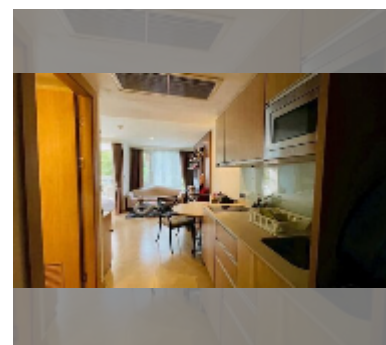

Condo for sale studio 38 m² in The Cliff, Pattaya

฿ 1,740,000

UNIT PARAMETERS:

UID	FS-242677
quota	company ownership
type	studio
size	38m²
floor	3
view	city view
quality	good
equipment: furniture, air conditioner, television, refrigerator	

PROJECT PARAMETERS:

district	Pratumnak
buildings	1
floors	27
built in	2013
maintenance	฿ 20,520/year

FACILITIES:

General information: highrise, meters to beach: 400, minutes to beach: 5, underground parking, open parking.

Swimming pool: swimming pool, kids pool, water slides, waterfall, sunbathing area.

Chill zone: chill zone, garden, barbeque areas.

Health zone: gym, sauna.

Other: reception, lobby, kids playgarden, CCTV, security.