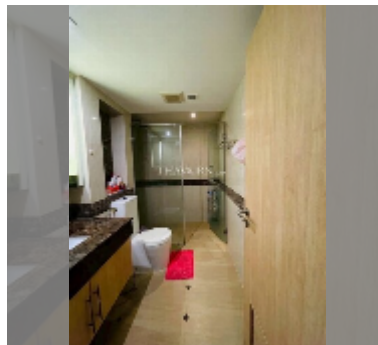

Condo for sale studio 38 m² in The Cliff, Pattaya

฿ 1,740,000

UNIT PARAMETERS:

UID	FS-242677
quota	company ownership
type	studio
size	38m²
floor	3
view	city view
quality	good
equipment: furniture, air conditioner, television, refrigerator	

PROJECT PARAMETERS:

district	Pratumnak
buildings	1
floors	27
built in	2013
maintenance	฿ 20,520/year

FACILITIES:

General information: highrise, meters to beach: 400, minutes to beach: 5, underground parking, open parking.

Swimming pool: swimming pool, kids pool, water slides, waterfall, sunbathing area.

Chill zone: chill zone, garden, barbeque areas.

Health zone: gym, sauna.

Other: reception, lobby, kids playgarden, CCTV, security.