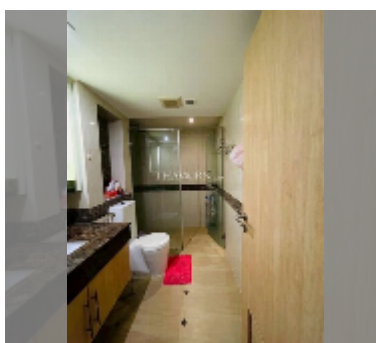

Condo for sale studio 38 m² in The Cliff, Pattaya

฿ 1,740,000

UNIT PARAMETERS:

UID	FS-242677
quota	company ownership
type	studio
size	38m²
floor	3
view	city view
quality	good
equipment: furniture, air conditioner, television, refrigerator	

PROJECT PARAMETERS:

district	Pratumnak
buildings	1
floors	27
built in	2013
maintenance	฿ 20,520/year

FACILITIES:

General information: highrise, meters to beach: 400, minutes to beach: 5, underground parking, open parking.

Swimming pool: swimming pool, kids pool, water slides, waterfall, sunbathing area.

Chill zone: chill zone, garden, barbeque areas.

Health zone: gym, sauna.

Other: reception, lobby, kids playgarden, CCTV, security.