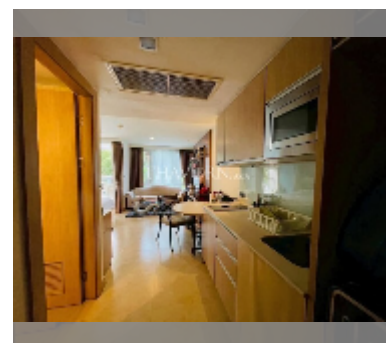

Condo for sale studio 38 m² in The Cliff, Pattaya

฿ 1,740,000

UNIT PARAMETERS:

UID	FS-242677
quota	company ownership
type	studio
size	38m²
floor	3
view	city view
quality	good
equipment: furniture, air conditioner, television, refrigerator	

PROJECT PARAMETERS:

district	Pratumnak
buildings	1
floors	27
built in	2013
maintenance	฿ 20,520/year

FACILITIES:

General information: highrise, meters to beach: 400, minutes to beach: 5, underground parking, open parking.

Swimming pool: swimming pool, kids pool, water slides, waterfall, sunbathing area.

Chill zone: chill zone, garden, barbeque areas.

Health zone: gym, sauna.

Other: reception, lobby, kids playgarden, CCTV, security.