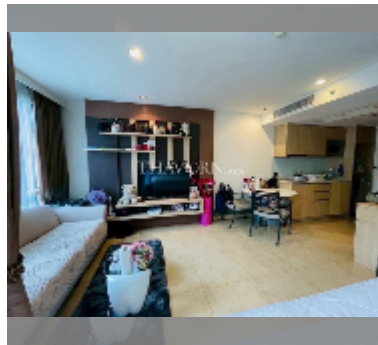

Condo for sale studio 38 m² in The Cliff, Pattaya

฿ 1,740,000

UNIT PARAMETERS:

UID	FS-242677
quota	company ownership
type	studio
size	38m²
floor	3
view	city view
quality	good
equipment: furniture, air conditioner, television, refrigerator	

PROJECT PARAMETERS:

district	Pratumnak
buildings	1
floors	27
built in	2013
maintenance	฿ 20,520/year

FACILITIES:

General information: highrise, meters to beach: 400, minutes to beach: 5, underground parking, open parking.

Swimming pool: swimming pool, kids pool, water slides, waterfall, sunbathing area.

Chill zone: chill zone, garden, barbeque areas.

Health zone: gym, sauna.

Other: reception, lobby, kids playgarden, CCTV, security.