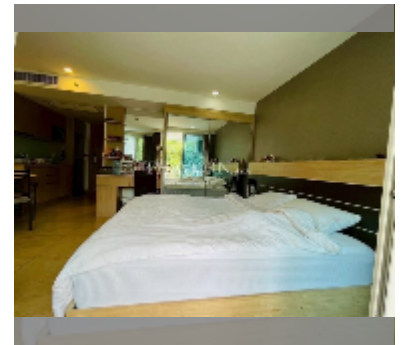

Condo for sale studio 38 m² in The Cliff, Pattaya

฿ 1,740,000

UNIT PARAMETERS:

UID	FS-242677
quota	company ownership
type	studio
size	38m²
floor	3
view	city view
quality	good
equipment: furniture, air conditioner, television, refrigerator	

PROJECT PARAMETERS:

district	Pratumnak
buildings	1
floors	27
built in	2013
maintenance	฿ 20,520/year

FACILITIES:

General information: highrise, meters to beach: 400, minutes to beach: 5, underground parking, open parking.

Swimming pool: swimming pool, kids pool, water slides, waterfall, sunbathing area.

Chill zone: chill zone, garden, barbeque areas.

Health zone: gym, sauna.

Other: reception, lobby, kids playgarden, CCTV, security.