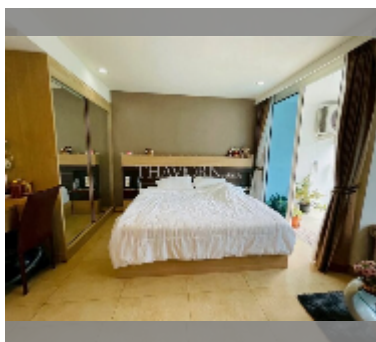

Condo for sale studio 38 m² in The Cliff, Pattaya

฿ 1,740,000

UNIT PARAMETERS:

UID	FS-242677
quota	company ownership
type	studio
size	38m²
floor	3
view	city view
quality	good
equipment: furniture, air conditioner, television, refrigerator	

PROJECT PARAMETERS:

district	Pratumnak
buildings	1
floors	27
built in	2013
maintenance	฿ 20,520/year

FACILITIES:

General information: highrise, meters to beach: 400, minutes to beach: 5, underground parking, open parking.

Swimming pool: swimming pool, kids pool, water slides, waterfall, sunbathing area.

Chill zone: chill zone, garden, barbeque areas.

Health zone: gym, sauna.

Other: reception, lobby, kids playgarden, CCTV, security.