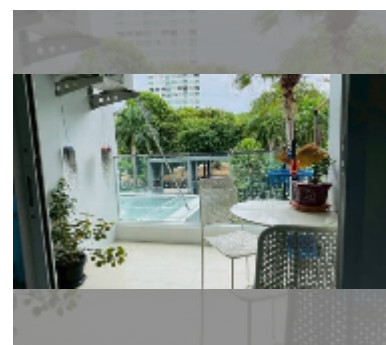

Condo for sale studio 38 m² in The Cliff, Pattaya

฿ 1,740,000

UNIT PARAMETERS:

UID	FS-242677
quota	company ownership
type	studio
size	38m²
floor	3
view	city view
quality	good
equipment: furniture, air conditioner, television, refrigerator	

PROJECT PARAMETERS:

district	Pratumnak
buildings	1
floors	27
built in	2013
maintenance	฿ 20,520/year

FACILITIES:

General information: highrise, meters to beach: 400, minutes to beach: 5, underground parking, open parking.

Swimming pool: swimming pool, kids pool, water slides, waterfall, sunbathing area.

Chill zone: chill zone, garden, barbeque areas.

Health zone: gym, sauna.

Other: reception, lobby, kids playgarden, CCTV, security.