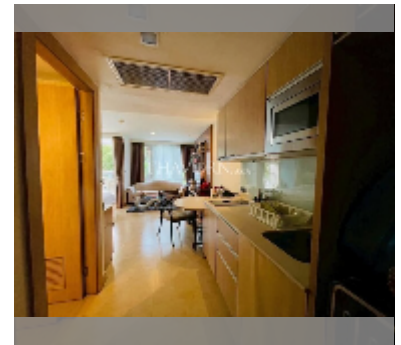

Condo for sale studio 38 m² in The Cliff, Pattaya

฿ 1,740,000

UNIT PARAMETERS:

UID	FS-242677
quota	company ownership
type	studio
size	38m²
floor	3
view	city view
quality	good
equipment: furniture, air conditioner, television, refrigerator	

PROJECT PARAMETERS:

district	Pratumnak
buildings	1
floors	27
built in	2013
maintenance	฿ 20,520/year

FACILITIES:

General information: highrise, meters to beach: 400, minutes to beach: 5, underground parking, open parking.

Swimming pool: swimming pool, kids pool, water slides, waterfall, sunbathing area.

Chill zone: chill zone, garden, barbeque areas.

Health zone: gym, sauna.

Other: reception, lobby, kids playgarden, CCTV, security.