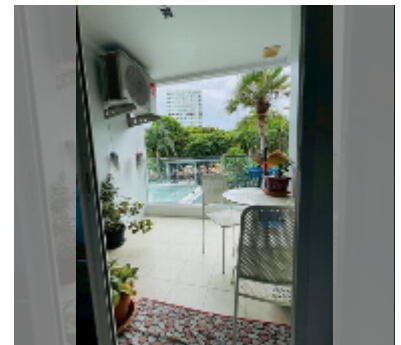

## Condo for sale studio 38 m<sup>2</sup> in The Cliff, Pattaya

**฿ 1,740,000**

**UNIT PARAMETERS:**

UID	FS-242677
quota	company ownership
type	studio
size	38m <sup>2</sup>
floor	3
view	city view
quality	good
equipment: furniture, air conditioner, television, refrigerator	

**Swimming pool:** swimming pool, kids pool, water slides, waterfall, sunbathing area.

**Chill zone:** chill zone, garden, barbeque areas.

**Health zone:** gym, sauna.

**Other:** reception, lobby, kids playgarden, CCTV, security.