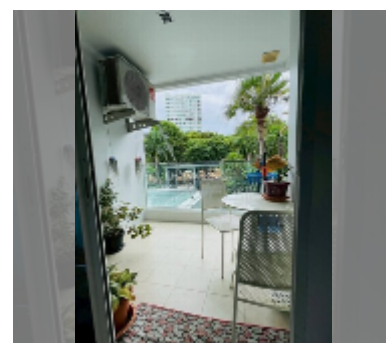

Condo for sale studio 38 m² in The Cliff, Pattaya

฿ 1,740,000

UNIT PARAMETERS:

UID	FS-242677
quota	company ownership
type	studio
size	38m ²
floor	3
view	city view
quality	good
equipment: furniture, air conditioner, television, refrigerator	

Swimming pool: swimming pool, kids pool, water slides, waterfall, sunbathing area.

Chill zone: chill zone, garden, barbeque areas.

Health zone: gym, sauna.

Other: reception, lobby, kids playgarden, CCTV, security.