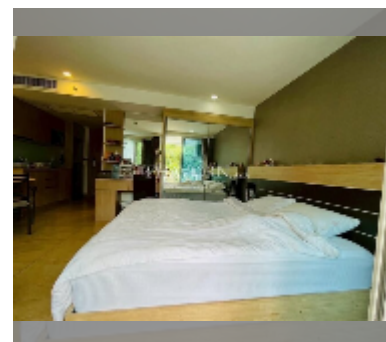

Condo for sale studio 38 m² in The Cliff, Pattaya

฿ 1,740,000

UNIT PARAMETERS:

UID	FS-242677
quota	company ownership
type	studio
size	38m²
floor	3
view	city view
quality	good
equipment: furniture, air conditioner, television, refrigerator	

PROJECT PARAMETERS:

district	Pratumnak
buildings	1
floors	27
built in	2013
maintenance	฿ 20,520/year

FACILITIES:

General information: highrise, meters to beach: 400, minutes to beach: 5, underground parking, open parking.

Swimming pool: swimming pool, kids pool, water slides, waterfall, sunbathing area.

Chill zone: chill zone, garden, barbeque areas.

Health zone: gym, sauna.

Other: reception, lobby, kids playgarden, CCTV, security.