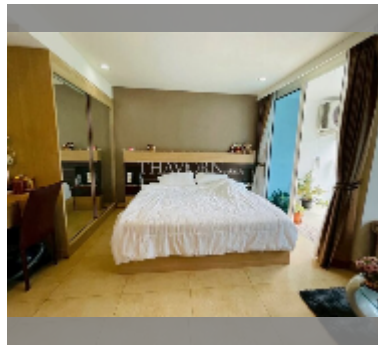

Condo for sale studio 38 m² in The Cliff, Pattaya

฿ 1,740,000

UNIT PARAMETERS:

UID	FS-242677
quota	company ownership
type	studio
size	38m²
floor	3
view	city view
quality	good
equipment: furniture, air conditioner, television, refrigerator	

PROJECT PARAMETERS:

district	Pratumnak
buildings	1
floors	27
built in	2013
maintenance	฿ 20,520/year

FACILITIES:

General information: highrise, meters to beach: 400, minutes to beach: 5, underground parking, open parking.

Swimming pool: swimming pool, kids pool, water slides, waterfall, sunbathing area.

Chill zone: chill zone, garden, barbeque areas.

Health zone: gym, sauna.

Other: reception, lobby, kids playgarden, CCTV, security.