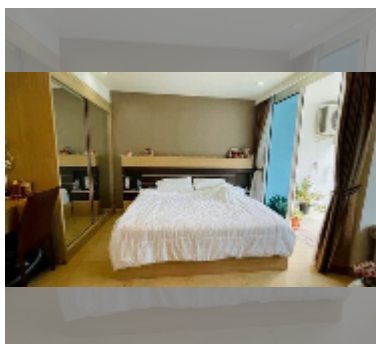

Condo for sale studio 38 m² in The Cliff, Pattaya

฿ 1,740,000

UNIT PARAMETERS:

UID	FS-242677
quota	company ownership
type	studio
size	38m²
floor	3
view	city view
quality	good
equipment: furniture, air conditioner, television, refrigerator	

PROJECT PARAMETERS:

district	Pratumnak
buildings	1
floors	27
built in	2013
maintenance	฿ 20,520/year

FACILITIES:

General information: highrise, meters to beach: 400, minutes to beach: 5, underground parking, open parking.

Swimming pool: swimming pool, kids pool, water slides, waterfall, sunbathing area.

Chill zone: chill zone, garden, barbeque areas.

Health zone: gym, sauna.

Other: reception, lobby, kids playgarden, CCTV, security.