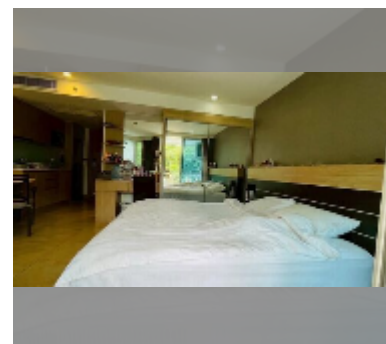

Condo for sale studio 38 m² in The Cliff, Pattaya

฿ 1,740,000

UNIT PARAMETERS:

UID	FS-242677
quota	company ownership
type	studio
size	38m²
floor	3
view	city view
quality	good
equipment: furniture, air conditioner, television, refrigerator	

PROJECT PARAMETERS:

district	Pratumnak
buildings	1
floors	27
built in	2013
maintenance	฿ 20,520/year

FACILITIES:

General information: highrise, meters to beach: 400, minutes to beach: 5, underground parking, open parking.

Swimming pool: swimming pool, kids pool, water slides, waterfall, sunbathing area.

Chill zone: chill zone, garden, barbeque areas.

Health zone: gym, sauna.

Other: reception, lobby, kids playgarden, CCTV, security.