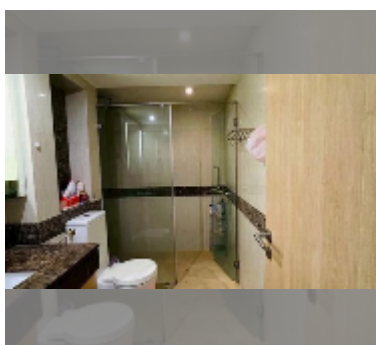

Condo for sale studio 38 m² in The Cliff, Pattaya

฿ 1,740,000

UNIT PARAMETERS:

UID	FS-242677
quota	company ownership
type	studio
size	38m²
floor	3
view	city view
quality	good
equipment: furniture, air conditioner, television, refrigerator	

PROJECT PARAMETERS:

district	Pratumnak
buildings	1
floors	27
built in	2013
maintenance	฿ 20,520/year

FACILITIES:

General information: highrise, meters to beach: 400, minutes to beach: 5, underground parking, open parking.

Swimming pool: swimming pool, kids pool, water slides, waterfall, sunbathing area.

Chill zone: chill zone, garden, barbeque areas.

Health zone: gym, sauna.

Other: reception, lobby, kids playgarden, CCTV, security.