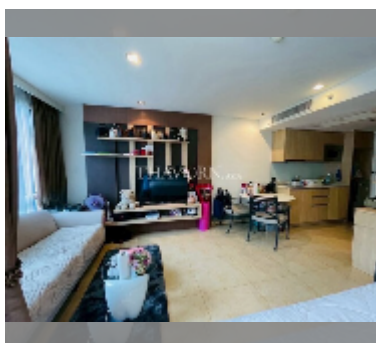

Condo for sale studio 38 m² in The Cliff, Pattaya

฿ 1,740,000

UNIT PARAMETERS:

UID	FS-242677
quota	company ownership
type	studio
size	38m²
floor	3
view	city view
quality	good
equipment: furniture, air conditioner, television, refrigerator	

PROJECT PARAMETERS:

district	Pratumnak
buildings	1
floors	27
built in	2013
maintenance	฿ 20,520/year

FACILITIES:

General information: highrise, meters to beach: 400, minutes to beach: 5, underground parking, open parking.

Swimming pool: swimming pool, kids pool, water slides, waterfall, sunbathing area.

Chill zone: chill zone, garden, barbeque areas.

Health zone: gym, sauna.

Other: reception, lobby, kids playgarden, CCTV, security.