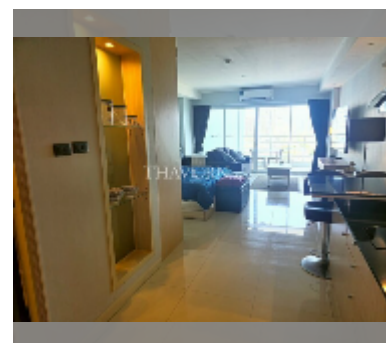

Condo for sale studio 48 m² in View Talay 7, Pattaya

฿ 4,300,000

UNIT PARAMETERS:

UID	FS-242676
quota	foreign quota
type	studio
size	48m²
floor	23
view	sea view
quality	good
equipment: furniture, air conditioner, television, refrigerator	

PROJECT PARAMETERS:

district	Jomtien
buildings	1
floors	27
built in	2010

FACILITIES:

General information: highrise, open parking, covered parking.

Swimming pool: swimming pool.

Chill zone: chill zone, garden.

Health zone: gym.

Other: CCTV, security, minimart.