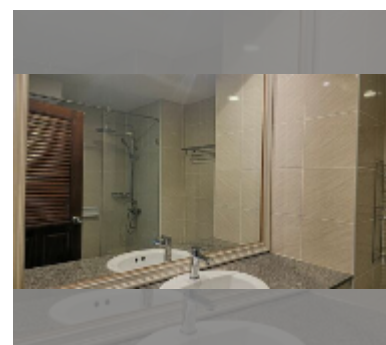

Condo for sale studio 48 m² in View Talay 7, Pattaya

฿ 4,300,000

UNIT PARAMETERS:

UID	FS-242676
quota	foreign quota
type	studio
size	48m²
floor	23
view	sea view
quality	good
equipment: furniture, air conditioner, television, refrigerator	

PROJECT PARAMETERS:

district	Jomtien
buildings	1
floors	27
built in	2010

FACILITIES:

General information: highrise, open parking, covered parking.

Swimming pool: swimming pool.

Chill zone: chill zone, garden.

Health zone: gym.

Other: CCTV, security, minimart.