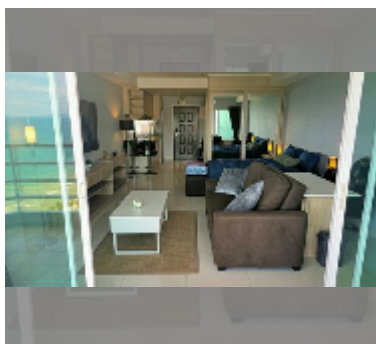

Condo for sale studio 48 m² in View Talay 7, Pattaya

฿ 4,300,000

UNIT PARAMETERS:

UID	FS-242676
quota	foreign quota
type	studio
size	48m²
floor	23
view	sea view
quality	good
equipment: furniture, air conditioner, television, refrigerator	

PROJECT PARAMETERS:

district	Jomtien
buildings	1
floors	27
built in	2010

FACILITIES:

General information: highrise, open parking, covered parking.

Swimming pool: swimming pool.

Chill zone: chill zone, garden.

Health zone: gym.

Other: CCTV, security, minimart.