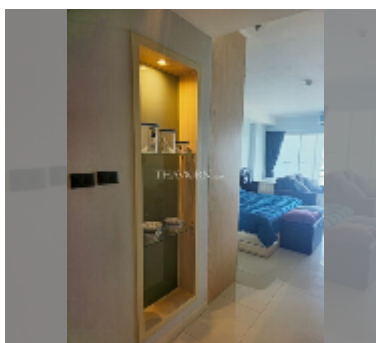

Condo for sale studio 48 m² in View Talay 7, Pattaya

฿ 4,300,000

UNIT PARAMETERS:

UID	FS-242676
quota	foreign quota
type	studio
size	48m²
floor	23
view	sea view
quality	good
equipment: furniture, air conditioner, television, refrigerator	

PROJECT PARAMETERS:

district	Jomtien
buildings	1
floors	27
built in	2010

FACILITIES:

General information: highrise, open parking, covered parking.

Swimming pool: swimming pool.

Chill zone: chill zone, garden.

Health zone: gym.

Other: CCTV, security, minimart.