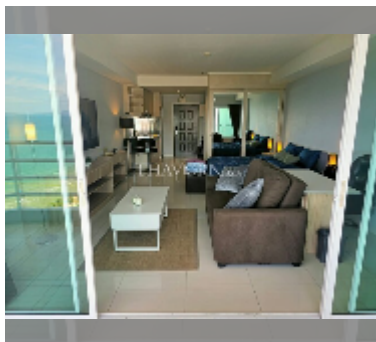

Condo for sale studio 48 m² in View Talay 7, Pattaya

฿ 4,300,000

UNIT PARAMETERS:

UID	FS-242676
quota	foreign quota
type	studio
size	48m²
floor	23
view	sea view
quality	good
equipment: furniture, air conditioner, television, refrigerator	

PROJECT PARAMETERS:

district	Jomtien
buildings	1
floors	27
built in	2010

FACILITIES:

General information: highrise, open parking, covered parking.

Swimming pool: swimming pool.

Chill zone: chill zone, garden.

Health zone: gym.

Other: CCTV, security, minimart.