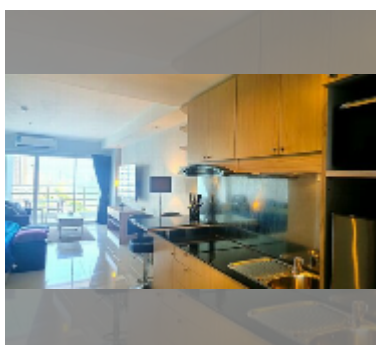

Condo for sale studio 48 m² in View Talay 7, Pattaya

฿ 4,300,000

UNIT PARAMETERS:

UID	FS-242676
quota	foreign quota
type	studio
size	48m²
floor	23
view	sea view
quality	good
equipment: furniture, air conditioner, television, refrigerator	

PROJECT PARAMETERS:

district	Jomtien
buildings	1
floors	27
built in	2010

FACILITIES:

General information: highrise, open parking, covered parking.

Swimming pool: swimming pool.

Chill zone: chill zone, garden.

Health zone: gym.

Other: CCTV, security, minimart.