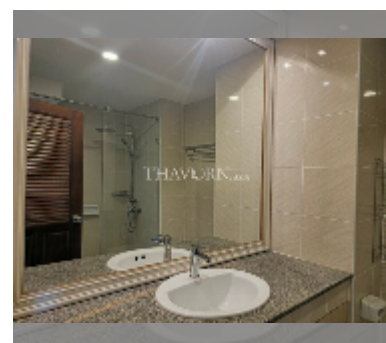

Condo for sale studio 48 m² in View Talay 7, Pattaya

฿ 4,300,000

UNIT PARAMETERS:

UID	FS-242676
quota	foreign quota
type	studio
size	48m²
floor	23
view	sea view
quality	good
equipment: furniture, air conditioner, television, refrigerator	

PROJECT PARAMETERS:

district	Jomtien
buildings	1
floors	27
built in	2010

FACILITIES:

General information: highrise, open parking, covered parking.

Swimming pool: swimming pool.

Chill zone: chill zone, garden.

Health zone: gym.

Other: CCTV, security, minimart.