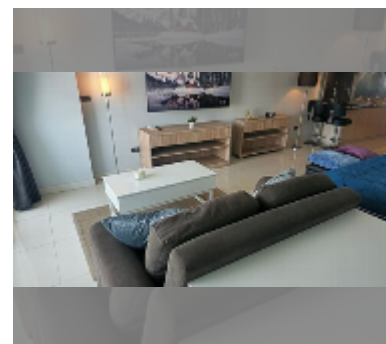

Condo for sale studio 48 m² in View Talay 7, Pattaya

฿ 4,300,000

UNIT PARAMETERS:

UID	FS-242676
quota	foreign quota
type	studio
size	48m²
floor	23
view	sea view
quality	good
equipment: furniture, air conditioner, television, refrigerator	

PROJECT PARAMETERS:

district	Jomtien
buildings	1
floors	27
built in	2010

FACILITIES:

General information: highrise, open parking, covered parking.

Swimming pool: swimming pool.

Chill zone: chill zone, garden.

Health zone: gym.

Other: CCTV, security, minimart.