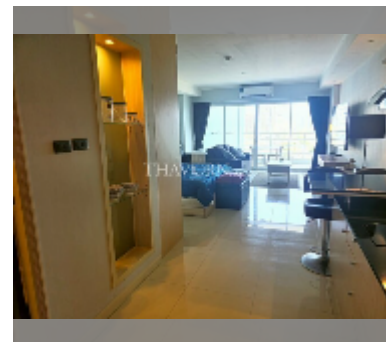

Condo for sale studio 48 m² in View Talay 7, Pattaya

฿ 4,300,000

UNIT PARAMETERS:

UID	FS-242676
quota	foreign quota
type	studio
size	48m²
floor	23
view	sea view
quality	good
equipment: furniture, air conditioner, television, refrigerator	

PROJECT PARAMETERS:

district	Jomtien
buildings	1
floors	27
built in	2010

FACILITIES:

General information: highrise, open parking, covered parking.

Swimming pool: swimming pool.

Chill zone: chill zone, garden.

Health zone: gym.

Other: CCTV, security, minimart.