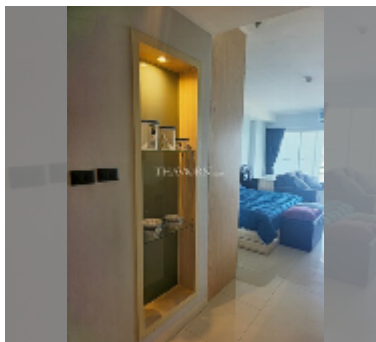

Condo for sale studio 48 m² in View Talay 7, Pattaya

฿ 4,300,000

UNIT PARAMETERS:

UID	FS-242676
quota	foreign quota
type	studio
size	48m²
floor	23
view	sea view
quality	good
equipment: furniture, air conditioner, television, refrigerator	

PROJECT PARAMETERS:

district	Jomtien
buildings	1
floors	27
built in	2010

FACILITIES:

General information: highrise, open parking, covered parking.

Swimming pool: swimming pool.

Chill zone: chill zone, garden.

Health zone: gym.

Other: CCTV, security, minimart.