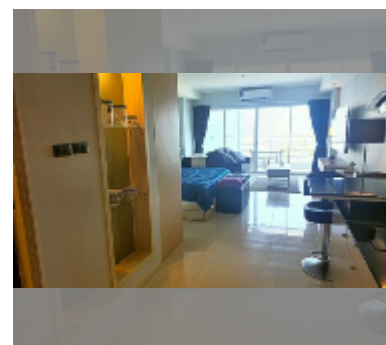

Condo for sale studio 48 m² in View Talay 7, Pattaya

฿ 4,300,000

UNIT PARAMETERS:

UID	FS-242676
quota	foreign quota
type	studio
size	48m²
floor	23
view	sea view
quality	good
equipment: furniture, air conditioner, television, refrigerator	

PROJECT PARAMETERS:

district	Jomtien
buildings	1
floors	27
built in	2010

FACILITIES:

General information: highrise, open parking, covered parking.

Swimming pool: swimming pool.

Chill zone: chill zone, garden.

Health zone: gym.

Other: CCTV, security, minimart.