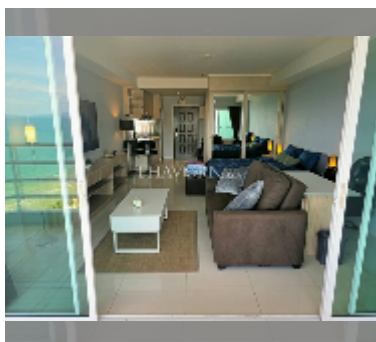

Condo for sale studio 48 m² in View Talay 7, Pattaya

฿ 4,300,000

UNIT PARAMETERS:

UID	FS-242676
quota	foreign quota
type	studio
size	48m²
floor	23
view	sea view
quality	good
equipment: furniture, air conditioner, television, refrigerator	

PROJECT PARAMETERS:

district	Jomtien
buildings	1
floors	27
built in	2010

FACILITIES:

General information: highrise, open parking, covered parking.

Swimming pool: swimming pool.

Chill zone: chill zone, garden.

Health zone: gym.

Other: CCTV, security, minimart.