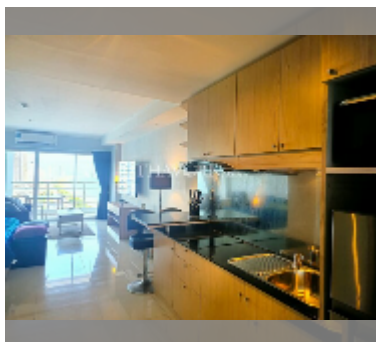

Condo for sale studio 48 m² in View Talay 7, Pattaya

฿ 4,300,000

UNIT PARAMETERS:

UID	FS-242676
quota	foreign quota
type	studio
size	48m²
floor	23
view	sea view
quality	good
equipment: furniture, air conditioner, television, refrigerator	

PROJECT PARAMETERS:

district	Jomtien
buildings	1
floors	27
built in	2010

FACILITIES:

General information: highrise, open parking, covered parking.

Swimming pool: swimming pool.

Chill zone: chill zone, garden.

Health zone: gym.

Other: CCTV, security, minimart.