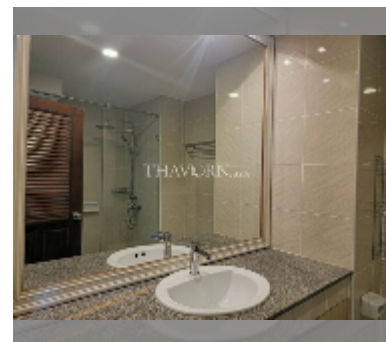

Condo for sale studio 48 m² in View Talay 7, Pattaya

฿ 4,300,000

UNIT PARAMETERS:

UID	FS-242676
quota	foreign quota
type	studio
size	48m²
floor	23
view	sea view
quality	good
equipment: furniture, air conditioner, television, refrigerator	

PROJECT PARAMETERS:

district	Jomtien
buildings	1
floors	27
built in	2010

FACILITIES:

General information: highrise, open parking, covered parking.

Swimming pool: swimming pool.

Chill zone: chill zone, garden.

Health zone: gym.

Other: CCTV, security, minimart.