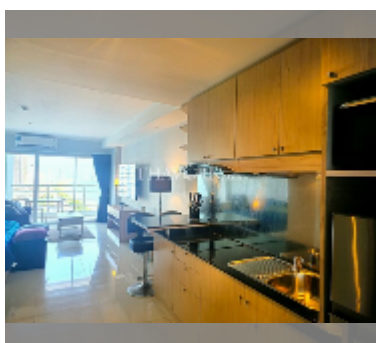

Condo for sale studio 48 m² in View Talay 7, Pattaya

฿ 4,300,000

UNIT PARAMETERS:

UID	FS-242676
quota	foreign quota
type	studio
size	48m²
floor	23
view	sea view
quality	good
equipment: furniture, air conditioner, television, refrigerator	

PROJECT PARAMETERS:

district	Jomtien
buildings	1
floors	27
built in	2010

FACILITIES:

General information: highrise, open parking, covered parking.

Swimming pool: swimming pool.

Chill zone: chill zone, garden.

Health zone: gym.

Other: CCTV, security, minimart.