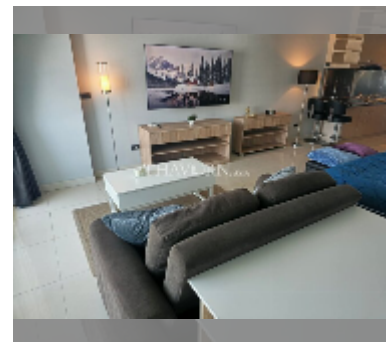

Condo for sale studio 48 m² in View Talay 7, Pattaya

฿ 4,300,000

UNIT PARAMETERS:

UID	FS-242676
quota	foreign quota
type	studio
size	48m²
floor	23
view	sea view
quality	good
equipment: furniture, air conditioner, television, refrigerator	

PROJECT PARAMETERS:

district	Jomtien
buildings	1
floors	27
built in	2010

FACILITIES:

General information: highrise, open parking, covered parking.

Swimming pool: swimming pool.

Chill zone: chill zone, garden.

Health zone: gym.

Other: CCTV, security, minimart.