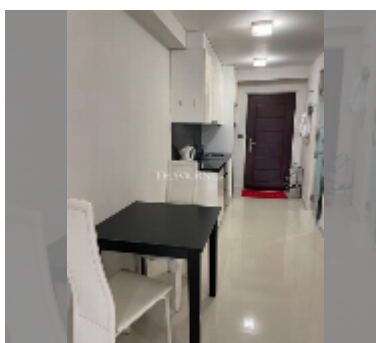

Condo for sale studio 49 m² in Park Royal 2, Pattaya

฿ 2,340,000

UNIT PARAMETERS:

UID	FS-242674
quota	foreign quota
type	studio
size	49m²
floor	3
view	garden view

equipment: furniture, air conditioner, television, refrigerator

PROJECT PARAMETERS:

district	Pratumnak
buildings	1
floors	8
built in	2011

FACILITIES:

General information: boutique, underground parking, open parking.

Swimming pool: rooftop pool.

Chill zone: rooftop chillout.

Health zone: gym.

Other: lobby, CCTV, security, room service.