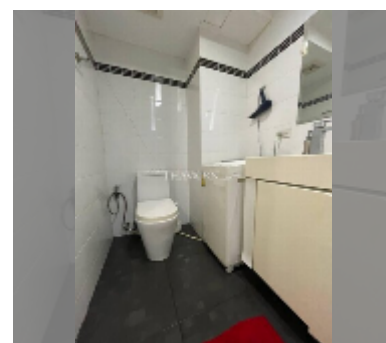

Condo for sale studio 49 m² in Park Royal 2, Pattaya

฿ 2,340,000

UNIT PARAMETERS:

UID	FS-242674
quota	foreign quota
type	studio
size	49m ²
floor	3
view	garden view

equipment: furniture, air conditioner, television, refrigerator

PROJECT PARAMETERS:

district	Pratumnak
buildings	1
floors	8
built in	2011

FACILITIES:

General information: boutique, underground parking, open parking.

Swimming pool: rooftop pool.

Chill zone: rooftop chillout.

Health zone: gym.

Other: lobby, CCTV, security, room service.

details