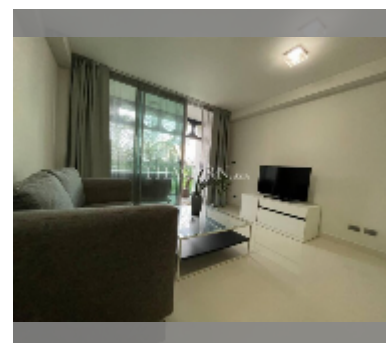

Condo for sale studio 49 m² in Park Royal 2, Pattaya

฿ 2,340,000

UNIT PARAMETERS:

UID	FS-242674
quota	foreign quota
type	studio
size	49m²
floor	3
view	garden view

equipment: furniture, air conditioner, television, refrigerator

PROJECT PARAMETERS:

district	Pratumnak
buildings	1
floors	8
built in	2011

FACILITIES:

General information: boutique, underground parking, open parking.

Swimming pool: rooftop pool.

Chill zone: rooftop chillout.

Health zone: gym.

Other: lobby, CCTV, security, room service.