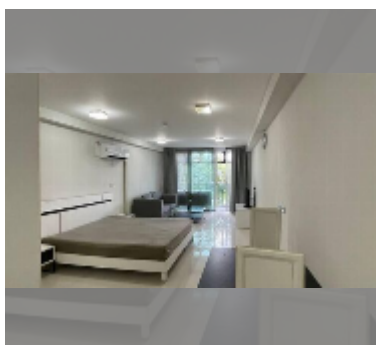

Condo for sale studio 49 m² in Park Royal 2, Pattaya

฿ 2,340,000

UNIT PARAMETERS:

UID	FS-242674
quota	foreign quota
type	studio
size	49m ²
floor	3
view	garden view

equipment: furniture, air conditioner, television, refrigerator

Health zone: gym.

Other: lobby, CCTV, security, room service.

details