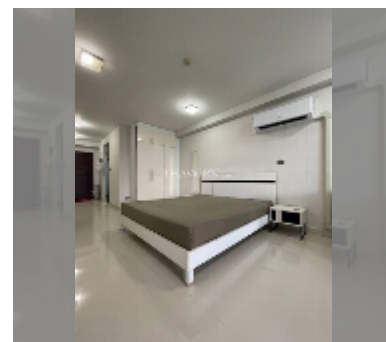

Condo for sale studio 49 m² in Park Royal 2, Pattaya

฿ 2,340,000

UNIT PARAMETERS:

UID	FS-242674
quota	foreign quota
type	studio
size	49m ²
floor	3
view	garden view

equipment: furniture, air conditioner, television, refrigerator

PROJECT PARAMETERS:

district	Pratumnak
buildings	1
floors	8
built in	2011

FACILITIES:

General information: boutique, underground parking, open parking.

Swimming pool: rooftop pool.

Chill zone: rooftop chillout.

Health zone: gym.

Other: lobby, CCTV, security, room service.

details