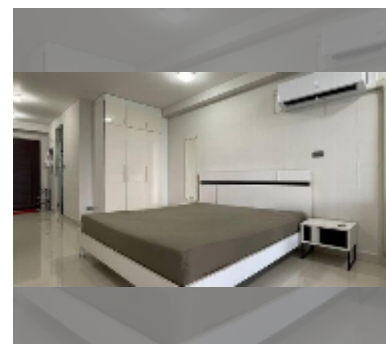

Condo for sale studio 49 m² in Park Royal 2, Pattaya

฿ 2,340,000

UNIT PARAMETERS:

UID	FS-242674
quota	foreign quota
type	studio
size	49m ²
floor	3
view	garden view

equipment: furniture, air conditioner, television, refrigerator

PROJECT PARAMETERS:

district	Pratumnak
buildings	1
floors	8
built in	2011

FACILITIES:

General information: boutique, underground parking, open parking.

Swimming pool: rooftop pool.

Chill zone: rooftop chillout.

Health zone: gym.

Other: lobby, CCTV, security, room service.

details