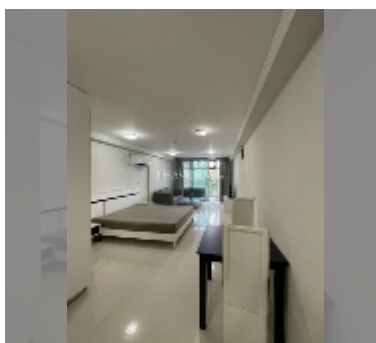

Condo for sale studio 49 m² in Park Royal 2, Pattaya

฿ 2,340,000

UNIT PARAMETERS:

UID	FS-242674
quota	foreign quota
type	studio
size	49m ²
floor	3
view	garden view

equipment: furniture, air conditioner, television, refrigerator

PROJECT PARAMETERS:

district	Pratumnak
buildings	1
floors	8
built in	2011

FACILITIES:

General information: boutique, underground parking, open parking.

Swimming pool: rooftop pool.

Chill zone: rooftop chillout.

Health zone: gym.

Other: lobby, CCTV, security, room service.

details