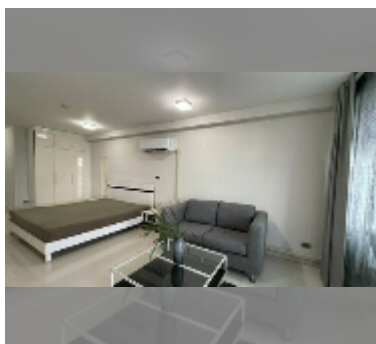

Condo for sale studio 49 m² in Park Royal 2, Pattaya

฿ 2,340,000

UNIT PARAMETERS:

UID	FS-242674
quota	foreign quota
type	studio
size	49m²
floor	3
view	garden view

equipment: furniture, air conditioner, television, refrigerator

PROJECT PARAMETERS:

district	Pratumnak
buildings	1
floors	8
built in	2011

FACILITIES:

General information: boutique, underground parking, open parking.

Swimming pool: rooftop pool.

Chill zone: rooftop chillout.

Health zone: gym.

Other: lobby, CCTV, security, room service.