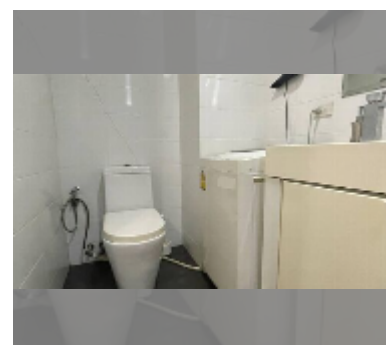

Condo for sale studio 49 m² in Park Royal 2, Pattaya

฿ 2,340,000

UNIT PARAMETERS:

UID	FS-242674
quota	foreign quota
type	studio
size	49m ²
floor	3
view	garden view

equipment: furniture, air conditioner, television, refrigerator

PROJECT PARAMETERS:

district	Pratumnak
buildings	1
floors	8
built in	2011

FACILITIES:

General information: boutique, underground parking, open parking.

Swimming pool: rooftop pool.

Chill zone: rooftop chillout.

Health zone: gym.

Other: lobby, CCTV, security, room service.

details