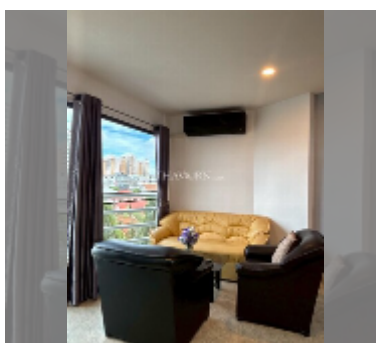

Condo for sale studio 41 m² in View Talay 2, Pattaya

฿ 2,000,000

UNIT PARAMETERS:

UID	FS-242673
quota	foreign quota
type	studio
size	41m²
floor	5
view	city view
equipment: furniture, air conditioner, television	

PROJECT PARAMETERS:

district	Jomtien
buildings	2
floors	20
built in	2002

FACILITIES:

General information: highrise, open parking, covered parking.

Swimming pool: swimming pool, kids pool.

Other: lobby, CCTV, security, minimart, laundry, room service.