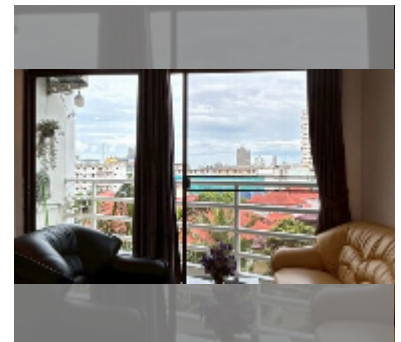

Condo for sale studio 41 m² in View Talay 2, Pattaya

฿ 2,000,000

UNIT PARAMETERS:

UID	FS-242673
quota	foreign quota
type	studio
size	41m²
floor	5
view	city view
equipment: furniture, air conditioner, television	

PROJECT PARAMETERS:

district	Jomtien
buildings	2
floors	20
built in	2002

FACILITIES:

General information: highrise, open parking, covered parking.

Swimming pool: swimming pool, kids pool.

Other: lobby, CCTV, security, minimart, laundry, room service.