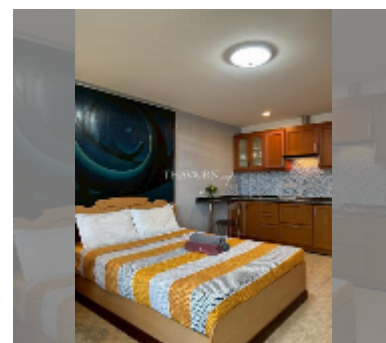

Condo for sale studio 41 m² in View Talay 2, Pattaya

฿ 2,000,000

UNIT PARAMETERS:

UID	FS-242673
quota	foreign quota
type	studio
size	41m²
floor	5
view	city view
equipment: furniture, air conditioner, television	

PROJECT PARAMETERS:

district	Jomtien
buildings	2
floors	20
built in	2002

FACILITIES:

General information: highrise, open parking, covered parking.

Swimming pool: swimming pool, kids pool.

Other: lobby, CCTV, security, minimart, laundry, room service.