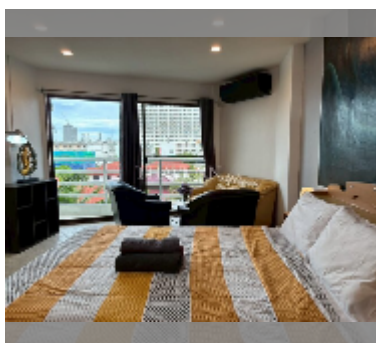

Condo for sale studio 41 m² in View Talay 2, Pattaya

฿ 2,000,000

UNIT PARAMETERS:

UID	FS-242673
quota	foreign quota
type	studio
size	41m²
floor	5
view	city view
equipment: furniture, air conditioner, television	

PROJECT PARAMETERS:

district	Jomtien
buildings	2
floors	20
built in	2002

FACILITIES:

General information: highrise, open parking, covered parking.

Swimming pool: swimming pool, kids pool.

Other: lobby, CCTV, security, minimart, laundry, room service.