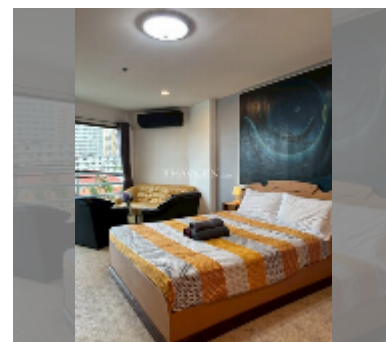

Condo for sale studio 41 m² in View Talay 2, Pattaya

฿ 2,000,000

UNIT PARAMETERS:

UID	FS-242673
quota	foreign quota
type	studio
size	41m²
floor	5
view	city view
equipment: furniture, air conditioner, television	

PROJECT PARAMETERS:

district	Jomtien
buildings	2
floors	20
built in	2002

FACILITIES:

General information: highrise, open parking, covered parking.

Swimming pool: swimming pool, kids pool.

Other: lobby, CCTV, security, minimart, laundry, room service.