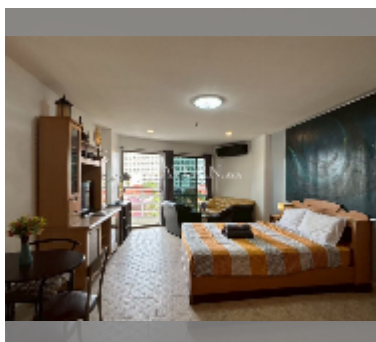

Condo for sale studio 41 m² in View Talay 2, Pattaya

฿ 2,000,000

UNIT PARAMETERS:

UID	FS-242673
quota	foreign quota
type	studio
size	41m²
floor	5
view	city view
equipment: furniture, air conditioner, television	

PROJECT PARAMETERS:

district	Jomtien
buildings	2
floors	20
built in	2002

FACILITIES:

General information: highrise, open parking, covered parking.

Swimming pool: swimming pool, kids pool.

Other: lobby, CCTV, security, minimart, laundry, room service.