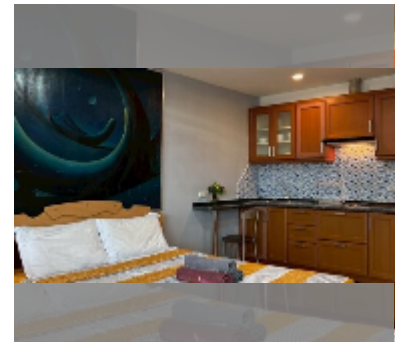

Condo for sale studio 41 m² in View Talay 2, Pattaya

฿ 2,000,000

UNIT PARAMETERS:

UID	FS-242673
quota	foreign quota
type	studio
size	41m²
floor	5
view	city view
equipment: furniture, air conditioner, television	

PROJECT PARAMETERS:

district	Jomtien
buildings	2
floors	20
built in	2002

FACILITIES:

General information: highrise, open parking, covered parking.

Swimming pool: swimming pool, kids pool.

Other: lobby, CCTV, security, minimart, laundry, room service.