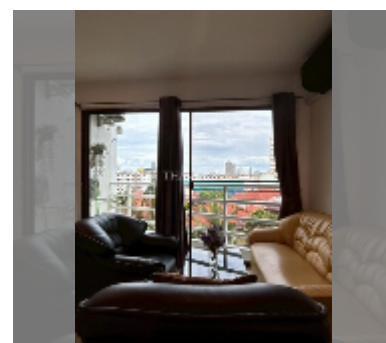

Condo for sale studio 41 m² in View Talay 2, Pattaya

฿ 2,000,000

UNIT PARAMETERS:

UID	FS-242673
quota	foreign quota
type	studio
size	41m²
floor	5
view	city view
equipment: furniture, air conditioner, television	

PROJECT PARAMETERS:

district	Jomtien
buildings	2
floors	20
built in	2002

FACILITIES:

General information: highrise, open parking, covered parking.

Swimming pool: swimming pool, kids pool.

Other: lobby, CCTV, security, minimart, laundry, room service.