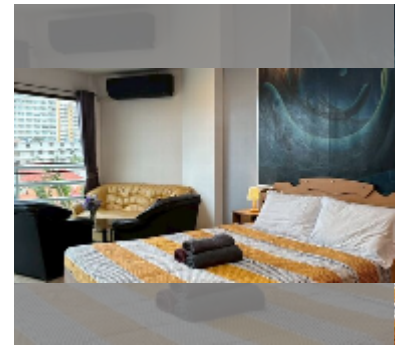

Condo for sale studio 41 m² in View Talay 2, Pattaya

฿ 2,000,000

UNIT PARAMETERS:

UID	FS-242673
quota	foreign quota
type	studio
size	41m²
floor	5
view	city view
equipment: furniture, air conditioner, television	

PROJECT PARAMETERS:

district	Jomtien
buildings	2
floors	20
built in	2002

FACILITIES:

General information: highrise, open parking, covered parking.

Swimming pool: swimming pool, kids pool.

Other: lobby, CCTV, security, minimart, laundry, room service.