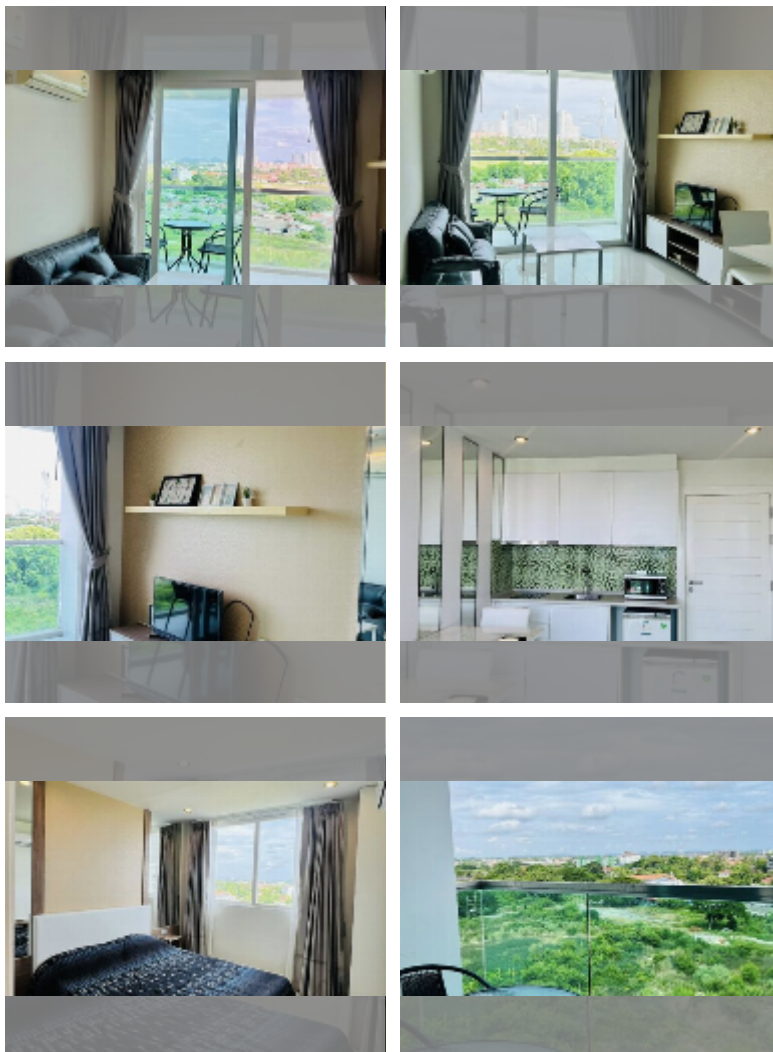

Condo for sale 1 bedroom 35.09 m² in Amazon Residence, Pattaya

฿ 1,630,000

UNIT PARAMETERS:

UID	FS-242670
quota	thai quota
type	1 bedroom
size	35.09m ²
floor	8
view	city view
equipment: furniture, air conditioner, television, refrigerator	

PROJECT PARAMETERS:

district	Jomtien
buildings	4
floors	8
built in	2014
maintenance	฿ 14,738/year

FACILITIES:

General information: resort, shuttle bus, open parking.

Swimming pool: swimming pool, kids pool, water slides, waterfall, jacuzzi.

Chill zone: chill zone, garden.

Health zone: gym, sauna, hamam.

Other: reception, lobby, games room, CCTV, security, minimart, laundry.

[details](#)