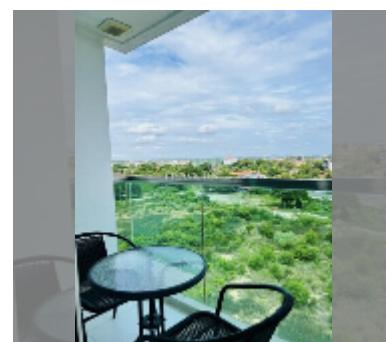

Condo for sale 1 bedroom 35.09 m² in Amazon Residence, Pattaya

฿ 1,630,000

UNIT PARAMETERS:

UID	FS-242670
quota	thai quota
type	1 bedroom
size	35.09m ²
floor	8
view	city view
equipment: furniture, air conditioner, television, refrigerator	

Chill zone: chill zone, garden.

Health zone: gym, sauna, hamam.

Other: reception, lobby, games room, CCTV, security, minimart, laundry.

[details](#)