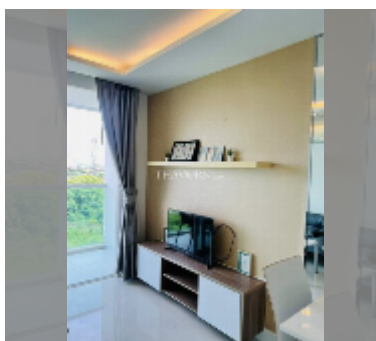

Condo for sale 1 bedroom 35.09 m² in Amazon Residence, Pattaya

฿ 1,630,000

UNIT PARAMETERS:

UID	FS-242670
quota	thai quota
type	1 bedroom
size	35.09m²
floor	8
view	city view
equipment: furniture, air conditioner, television, refrigerator	

PROJECT PARAMETERS:

district	Jomtien
buildings	4
floors	8
built in	2014
maintenance	฿ 14,738/year

FACILITIES:

General information: resort, shuttle bus, open parking.

Swimming pool: swimming pool, kids pool, water slides, waterfall, jacuzzi.

Chill zone: chill zone, garden.

Health zone: gym, sauna, hamam.

Other: reception, lobby, games room, CCTV, security, minimart, laundry.