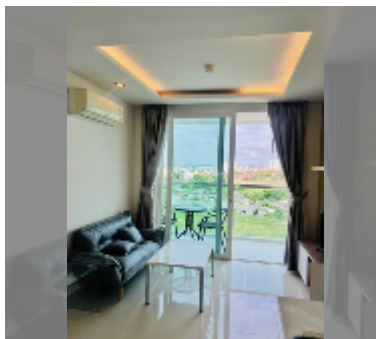

Condo for sale 1 bedroom 35.09 m² in Amazon Residence, Pattaya

฿ 1,630,000

UNIT PARAMETERS:

UID	FS-242670
quota	thai quota
type	1 bedroom
size	35.09m²
floor	8
view	city view
equipment: furniture, air conditioner, television, refrigerator	

PROJECT PARAMETERS:

district	Jomtien
buildings	4
floors	8
built in	2014
maintenance	฿ 14,738/year

FACILITIES:

General information: resort, shuttle bus, open parking.

Swimming pool: swimming pool, kids pool, water slides, waterfall, jacuzzi.

Chill zone: chill zone, garden.

Health zone: gym, sauna, hamam.

Other: reception, lobby, games room, CCTV, security, minimart, laundry.