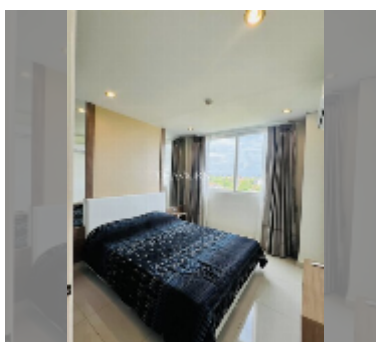

Condo for sale 1 bedroom 35.09 m² in Amazon Residence, Pattaya

฿ 1,630,000

UNIT PARAMETERS:

UID	FS-242670
quota	thai quota
type	1 bedroom
size	35.09m²
floor	8
view	city view
equipment: furniture, air conditioner, television, refrigerator	

PROJECT PARAMETERS:

district	Jomtien
buildings	4
floors	8
built in	2014
maintenance	฿ 14,738/year

FACILITIES:

General information: resort, shuttle bus, open parking.

Swimming pool: swimming pool, kids pool, water slides, waterfall, jacuzzi.

Chill zone: chill zone, garden.

Health zone: gym, sauna, hamam.

Other: reception, lobby, games room, CCTV, security, minimart, laundry.