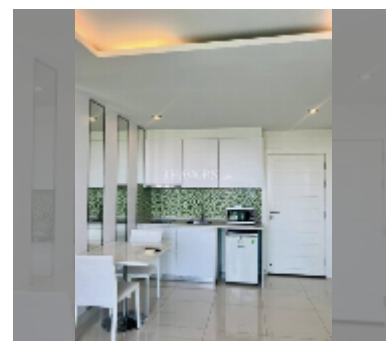

Condo for sale 1 bedroom 35.09 m² in Amazon Residence, Pattaya

฿ 1,630,000

UNIT PARAMETERS:

UID	FS-242670
quota	thai quota
type	1 bedroom
size	35.09m²
floor	8
view	city view
equipment: furniture, air conditioner, television, refrigerator	

PROJECT PARAMETERS:

district	Jomtien
buildings	4
floors	8
built in	2014
maintenance	฿ 14,738/year

FACILITIES:

General information: resort, shuttle bus, open parking.

Swimming pool: swimming pool, kids pool, water slides, waterfall, jacuzzi.

Chill zone: chill zone, garden.

Health zone: gym, sauna, hamam.

Other: reception, lobby, games room, CCTV, security, minimart, laundry.