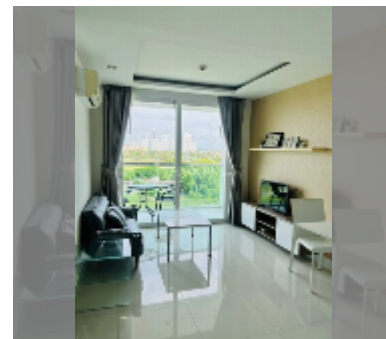

Condo for sale 1 bedroom 35.09 m² in Amazon Residence, Pattaya

฿ 1,630,000

UNIT PARAMETERS:

UID	FS-242670
quota	thai quota
type	1 bedroom
size	35.09m ²
floor	8
view	city view
equipment: furniture, air conditioner, television, refrigerator	

PROJECT PARAMETERS:

district	Jomtien
buildings	4
floors	8
built in	2014
maintenance	฿ 14,738/year

FACILITIES:

General information: resort, shuttle bus, open parking.

Swimming pool: swimming pool, kids pool, water slides, waterfall, jacuzzi.

Chill zone: chill zone, garden.

Health zone: gym, sauna, hamam.

Other: reception, lobby, games room, CCTV, security, minimart, laundry.

[details](#)