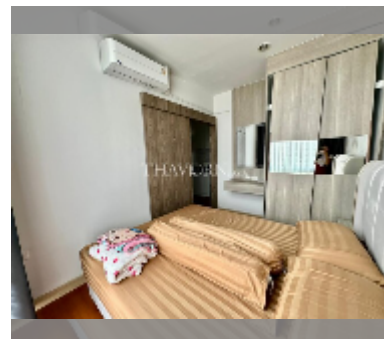

Condo for sale 2 bedroom 38.39 m² in The Grand Jomtien, Pattaya

฿ 2,500,000

UNIT PARAMETERS:

UID	FS-242668
quota	thai quota
type	2 bedroom
size	38.39m²
floor	6
view	partial sea view
equipment: furniture, air conditioner, refrigerator	

PROJECT PARAMETERS:

district	Jomtien
buildings	2
floors	30
built in	2015
maintenance	฿ 9,214/year

FACILITIES:

General information: highrise, shuttle bus, covered parking.

Swimming pool: swimming pool.

Chill zone: garden.

Health zone: gym, sauna.

Other: reception, CCTV, security.