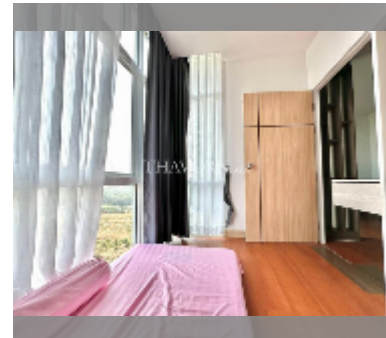

Condo for sale 2 bedroom 38.39 m² in The Grand Jomtien, Pattaya

฿ 2,500,000

UNIT PARAMETERS:

UID	FS-242668
quota	thai quota
type	2 bedroom
size	38.39m²
floor	6
view	partial sea view
equipment: furniture, air conditioner, refrigerator	

PROJECT PARAMETERS:

district	Jomtien
buildings	2
floors	30
built in	2015
maintenance	฿ 9,214/year

FACILITIES:

General information: highrise, shuttle bus, covered parking.

Swimming pool: swimming pool.

Chill zone: garden.

Health zone: gym, sauna.

Other: reception, CCTV, security.