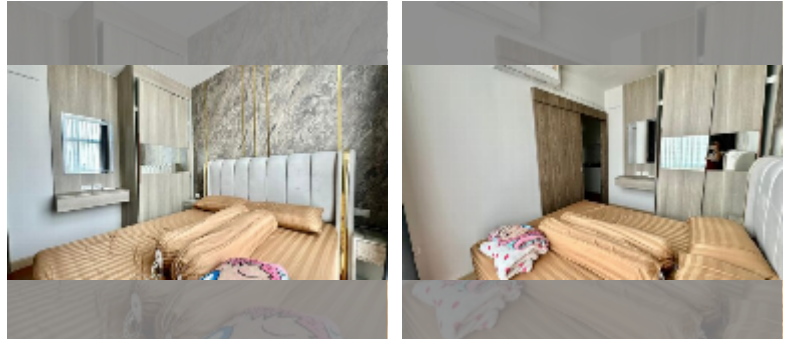

Condo for sale 2 bedroom 38.39 m² in The Grand Jomtien, Pattaya

฿ 2,500,000

UNIT PARAMETERS:

UID	FS-242668
quota	thai quota
type	2 bedroom
size	38.39m ²
floor	6
view	partial sea view
equipment: furniture, air conditioner, refrigerator	

PROJECT PARAMETERS:

district	Jomtien
buildings	2
floors	30
built in	2015
maintenance	฿ 9,214/year

FACILITIES:

General information: highrise, shuttle bus, covered parking.

Swimming pool: swimming pool.

Chill zone: garden.

Health zone: gym, sauna.

Other: reception, CCTV, security.

[details](#)