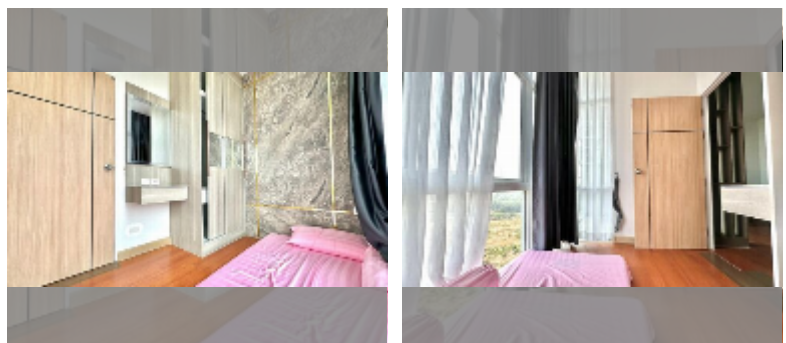

Condo for sale 2 bedroom 38.39 m² in The Grand Jomtien, Pattaya

฿ 2,500,000

UNIT PARAMETERS:

UID	FS-242668
quota	thai quota
type	2 bedroom
size	38.39m ²
floor	6
view	partial sea view
equipment: furniture, air conditioner, refrigerator	

Health zone: gym, sauna.

Other: reception, CCTV, security.

[details](#)