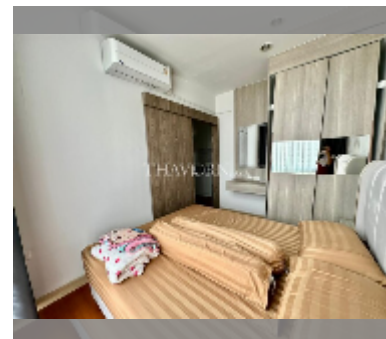

Condo for sale 2 bedroom 38.39 m² in The Grand Jomtien, Pattaya

฿ 2,500,000

UNIT PARAMETERS:

UID	FS-242668
quota	thai quota
type	2 bedroom
size	38.39m²
floor	6
view	partial sea view
equipment: furniture, air conditioner, refrigerator	

PROJECT PARAMETERS:

district	Jomtien
buildings	2
floors	30
built in	2015
maintenance	฿ 9,214/year

FACILITIES:

General information: highrise, shuttle bus, covered parking.

Swimming pool: swimming pool.

Chill zone: garden.

Health zone: gym, sauna.

Other: reception, CCTV, security.