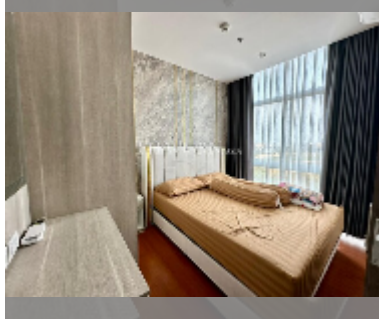

Condo for sale 2 bedroom 38.39 m² in The Grand Jomtien, Pattaya

฿ 2,500,000

UNIT PARAMETERS:

UID	FS-242668
quota	thai quota
type	2 bedroom
size	38.39m²
floor	6
view	partial sea view
equipment: furniture, air conditioner, refrigerator	

PROJECT PARAMETERS:

district	Jomtien
buildings	2
floors	30
built in	2015
maintenance	฿ 9,214/year

FACILITIES:

General information: highrise, shuttle bus, covered parking.

Swimming pool: swimming pool.

Chill zone: garden.

Health zone: gym, sauna.

Other: reception, CCTV, security.