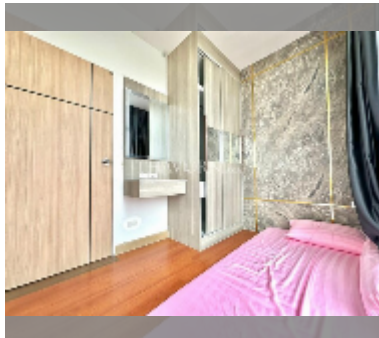

Condo for sale 2 bedroom 38.39 m² in The Grand Jomtien, Pattaya

฿ 2,500,000

UNIT PARAMETERS:

UID	FS-242668
quota	thai quota
type	2 bedroom
size	38.39m²
floor	6
view	partial sea view
equipment: furniture, air conditioner, refrigerator	

PROJECT PARAMETERS:

district	Jomtien
buildings	2
floors	30
built in	2015
maintenance	฿ 9,214/year

FACILITIES:

General information: highrise, shuttle bus, covered parking.

Swimming pool: swimming pool.

Chill zone: garden.

Health zone: gym, sauna.

Other: reception, CCTV, security.