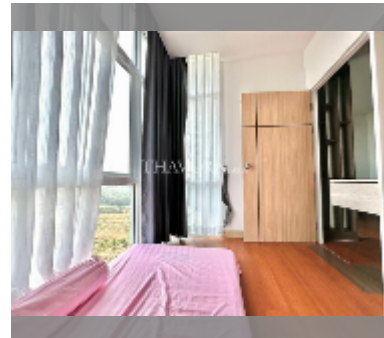

Condo for sale 2 bedroom 38.39 m² in The Grand Jomtien, Pattaya

฿ 2,500,000

UNIT PARAMETERS:

UID	FS-242668
quota	thai quota
type	2 bedroom
size	38.39m²
floor	6
view	partial sea view
equipment: furniture, air conditioner, refrigerator	

PROJECT PARAMETERS:

district	Jomtien
buildings	2
floors	30
built in	2015
maintenance	฿ 9,214/year

FACILITIES:

General information: highrise, shuttle bus, covered parking.

Swimming pool: swimming pool.

Chill zone: garden.

Health zone: gym, sauna.

Other: reception, CCTV, security.