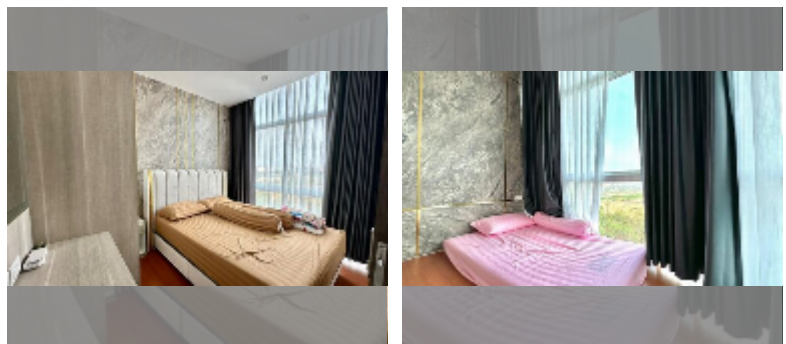

Condo for sale 2 bedroom 38.39 m² in The Grand Jomtien, Pattaya

฿ 2,500,000

UNIT PARAMETERS:

UID	FS-242668
quota	thai quota
type	2 bedroom
size	38.39m²
floor	6
view	partial sea view
equipment: furniture, air conditioner, refrigerator	

PROJECT PARAMETERS:

district	Jomtien
buildings	2
floors	30
built in	2015
maintenance	฿ 9,214/year

FACILITIES:

General information: highrise, shuttle bus, covered parking.

Swimming pool: swimming pool.

Chill zone: garden.

Health zone: gym, sauna.

Other: reception, CCTV, security.