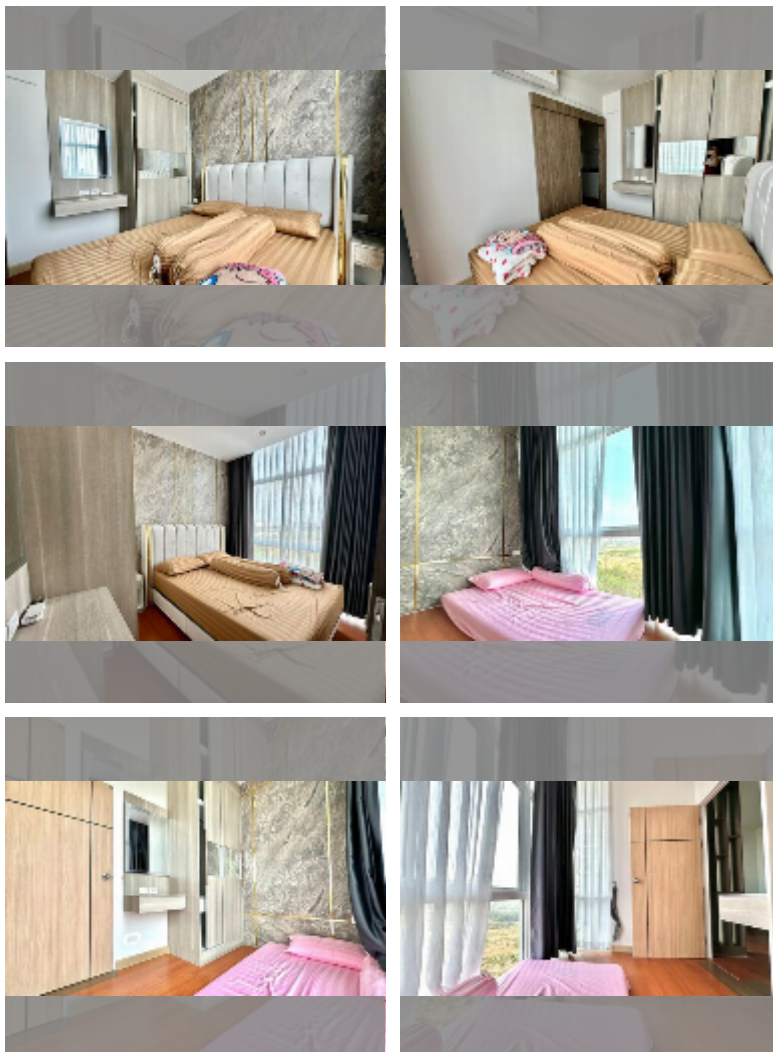

Condo for sale 2 bedroom 38.39 m² in The Grand Jomtien, Pattaya

฿ 2,500,000

UNIT PARAMETERS:

UID	FS-242668
quota	thai quota
type	2 bedroom
size	38.39m²
floor	6
view	partial sea view
equipment: furniture, air conditioner, refrigerator	

PROJECT PARAMETERS:

district	Jomtien
buildings	2
floors	30
built in	2015
maintenance	฿ 9,214/year

FACILITIES:

General information: highrise, shuttle bus, covered parking.

Swimming pool: swimming pool.

Chill zone: garden.

Health zone: gym, sauna.

Other: reception, CCTV, security.