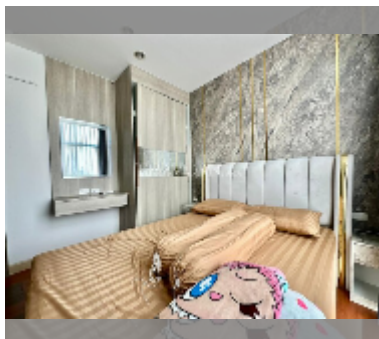

Condo for sale 2 bedroom 38.39 m² in The Grand Jomtien, Pattaya

฿ 2,500,000

UNIT PARAMETERS:

UID	FS-242668
quota	thai quota
type	2 bedroom
size	38.39m²
floor	6
view	partial sea view
equipment: furniture, air conditioner, refrigerator	

PROJECT PARAMETERS:

district	Jomtien
buildings	2
floors	30
built in	2015
maintenance	฿ 9,214/year

FACILITIES:

General information: highrise, shuttle bus, covered parking.

Swimming pool: swimming pool.

Chill zone: garden.

Health zone: gym, sauna.

Other: reception, CCTV, security.