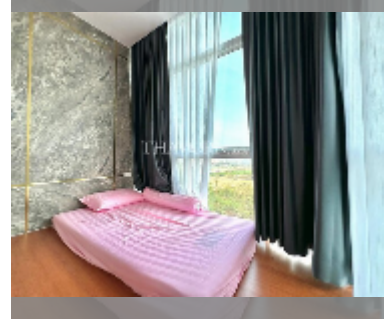

Condo for sale 2 bedroom 38.39 m² in The Grand Jomtien, Pattaya

฿ 2,500,000

UNIT PARAMETERS:

UID	FS-242668
quota	thai quota
type	2 bedroom
size	38.39m²
floor	6
view	partial sea view
equipment: furniture, air conditioner, refrigerator	

PROJECT PARAMETERS:

district	Jomtien
buildings	2
floors	30
built in	2015
maintenance	฿ 9,214/year

FACILITIES:

General information: highrise, shuttle bus, covered parking.

Swimming pool: swimming pool.

Chill zone: garden.

Health zone: gym, sauna.

Other: reception, CCTV, security.