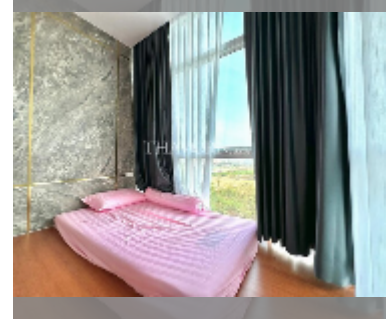

Condo for sale 2 bedroom 38.39 m² in The Grand Jomtien, Pattaya

฿ 2,500,000

UNIT PARAMETERS:

UID	FS-242668
quota	thai quota
type	2 bedroom
size	38.39m²
floor	6
view	partial sea view
equipment: furniture, air conditioner, refrigerator	

PROJECT PARAMETERS:

district	Jomtien
buildings	2
floors	30
built in	2015
maintenance	฿ 9,214/year

FACILITIES:

General information: highrise, shuttle bus, covered parking.

Swimming pool: swimming pool.

Chill zone: garden.

Health zone: gym, sauna.

Other: reception, CCTV, security.