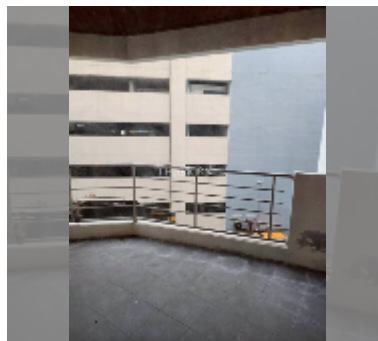

Condo for sale studio 43 m² in Jomtien Plaza Residence, Pattaya

฿ 1,700,000

UNIT PARAMETERS:

UID	FS-242667
quota	thai quota
type	studio
size	43m ²
floor	2
view	city view
quality	excellent
equipment: furniture	

PROJECT PARAMETERS:

district	Jomtien
buildings	3
floors	6
built in	2008

FACILITIES:

General information: resort, meters to beach: 320, covered parking.

Swimming pool: swimming pool.

Health zone: gym.

Other: reception, lobby, CCTV, security.