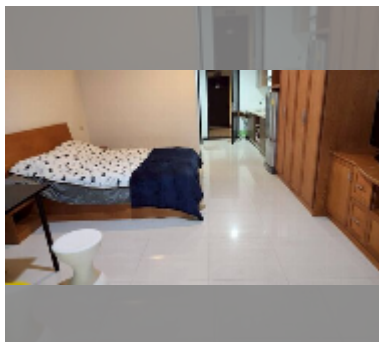

Condo for sale studio 43 m² in Jomtien Plaza Residence, Pattaya

฿ 1,700,000

UNIT PARAMETERS:

UID	FS-242667
quota	thai quota
type	studio
size	43m²
floor	2
view	city view
quality	excellent
equipment: furniture	

PROJECT PARAMETERS:

district	Jomtien
buildings	3
floors	6
built in	2008

FACILITIES:

General information: resort, meters to beach: 320, covered parking.

Swimming pool: swimming pool.

Health zone: gym.

Other: reception, lobby, CCTV, security.