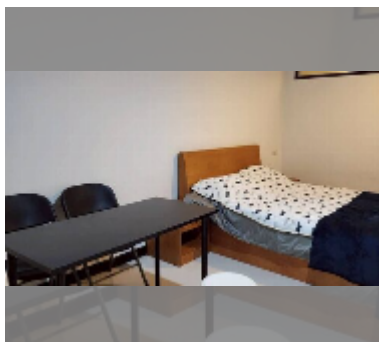

Condo for sale studio 43 m² in Jomtien Plaza Residence, Pattaya

฿ 1,700,000

UNIT PARAMETERS:

UID	FS-242667
quota	thai quota
type	studio
size	43m²
floor	2
view	city view
quality	excellent
equipment: furniture	

PROJECT PARAMETERS:

district	Jomtien
buildings	3
floors	6
built in	2008

FACILITIES:

General information: resort, meters to beach: 320, covered parking.

Swimming pool: swimming pool.

Health zone: gym.

Other: reception, lobby, CCTV, security.