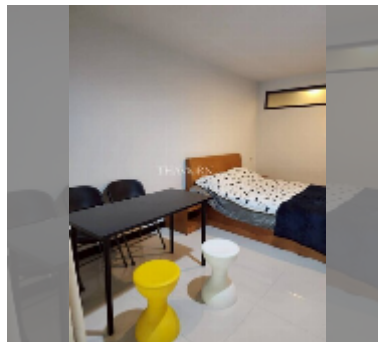

Condo for sale studio 43 m² in Jomtien Plaza Residence, Pattaya

฿ 1,700,000

UNIT PARAMETERS:

UID	FS-242667
quota	thai quota
type	studio
size	43m²
floor	2
view	city view
quality	excellent
equipment: furniture	

PROJECT PARAMETERS:

district	Jomtien
buildings	3
floors	6
built in	2008

FACILITIES:

General information: resort, meters to beach: 320, covered parking.

Swimming pool: swimming pool.

Health zone: gym.

Other: reception, lobby, CCTV, security.