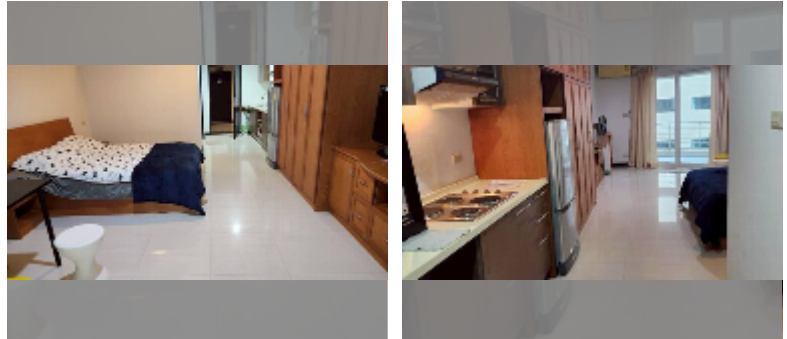

Condo for sale studio 43 m² in Jomtien Plaza Residence, Pattaya

฿ 1,700,000

UNIT PARAMETERS:

UID	FS-242667
quota	thai quota
type	studio
size	43m ²
floor	2
view	city view
quality	excellent
equipment: furniture	

PROJECT PARAMETERS:

district	Jomtien
buildings	3
floors	6
built in	2008

FACILITIES:

General information: resort, meters to beach: 320, covered parking.

Swimming pool: swimming pool.

Health zone: gym.

Other: reception, lobby, CCTV, security.