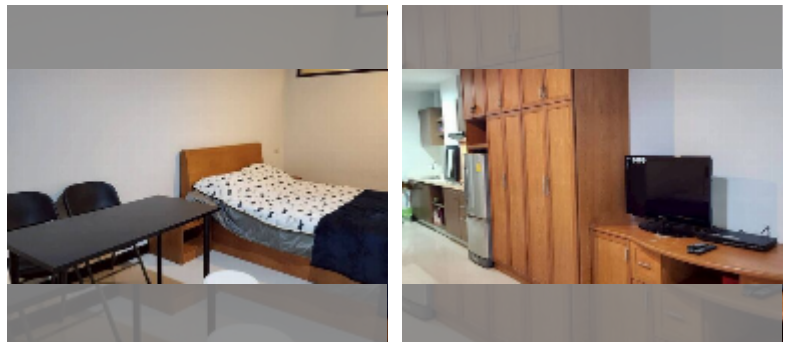

Condo for sale studio 43 m² in Jomtien Plaza Residence, Pattaya

฿ 1,700,000

UNIT PARAMETERS:

UID	FS-242667
quota	thai quota
type	studio
size	43m²
floor	2
view	city view
quality	excellent
equipment: furniture	

PROJECT PARAMETERS:

district	Jomtien
buildings	3
floors	6
built in	2008

FACILITIES:

General information: resort, meters to beach: 320, covered parking.

Swimming pool: swimming pool.

Health zone: gym.

Other: reception, lobby, CCTV, security.