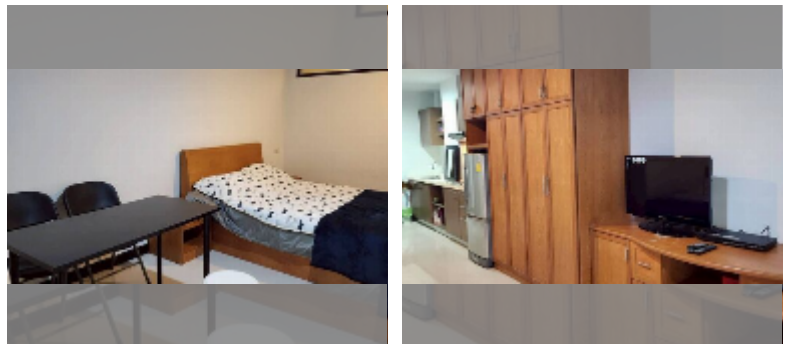

Condo for sale studio 43 m² in Jomtien Plaza Residence, Pattaya

฿ 1,700,000

UNIT PARAMETERS:

UID	FS-242667
quota	thai quota
type	studio
size	43m²
floor	2
view	city view
quality	excellent
equipment: furniture	

PROJECT PARAMETERS:

district	Jomtien
buildings	3
floors	6
built in	2008

FACILITIES:

General information: resort, meters to beach: 320, covered parking.

Swimming pool: swimming pool.

Health zone: gym.

Other: reception, lobby, CCTV, security.