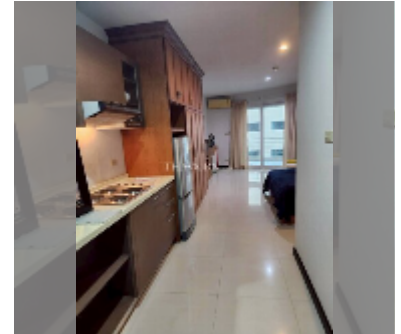

Condo for sale studio 43 m² in Jomtien Plaza Residence, Pattaya

฿ 1,700,000

UNIT PARAMETERS:

UID	FS-242667
quota	thai quota
type	studio
size	43m²
floor	2
view	city view
quality	excellent
equipment: furniture	

PROJECT PARAMETERS:

district	Jomtien
buildings	3
floors	6
built in	2008

FACILITIES:

General information: resort, meters to beach: 320, covered parking.

Swimming pool: swimming pool.

Health zone: gym.

Other: reception, lobby, CCTV, security.