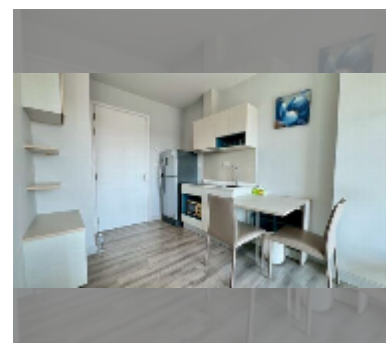

Condo for sale 1 bedroom 32 m² in Centric Sea, Pattaya

฿ 2,890,000

UNIT PARAMETERS:

UID	FS-242661
quota	foreign quota
type	1 bedroom
size	32m²
floor	13
view	city view
quality	good
equipment: furniture, air conditioner, washing-machine	

PROJECT PARAMETERS:

district	Central Pattaya
buildings	3
floors	44
built in	2015
maintenance	฿ 21,120/year

FACILITIES:

General information: highrise, multy-level parking, covered parking.

Swimming pool: swimming pool, rooftop pool.

Chill zone: chill zone, garden, rooftop chillout.

Health zone: gym.

Other: lobby, clubhouse, CCTV, security, minimart.