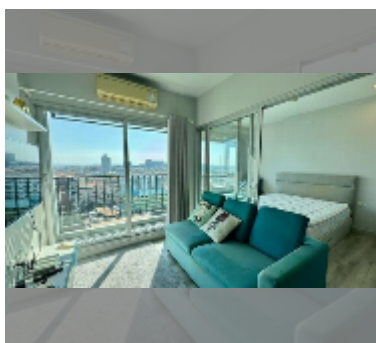

Condo for sale 1 bedroom 32 m² in Centric Sea, Pattaya

฿ 2,890,000

UNIT PARAMETERS:

UID	FS-242661
quota	foreign quota
type	1 bedroom
size	32m²
floor	13
view	city view
quality	good
equipment: furniture, air conditioner, washing-machine	

PROJECT PARAMETERS:

district	Central Pattaya
buildings	3
floors	44
built in	2015
maintenance	฿ 21,120/year

FACILITIES:

General information: highrise, multy-level parking, covered parking.

Swimming pool: swimming pool, rooftop pool.

Chill zone: chill zone, garden, rooftop chillout.

Health zone: gym.

Other: lobby, clubhouse, CCTV, security, minimart.