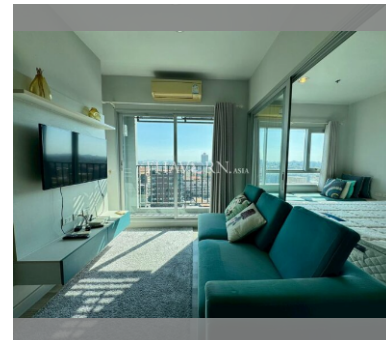

Condo for sale 1 bedroom 32 m² in Centric Sea, Pattaya

฿ 2,890,000

UNIT PARAMETERS:

UID	FS-242661
quota	foreign quota
type	1 bedroom
size	32m²
floor	13
view	city view
quality	good
equipment	furniture, air conditioner, washing-machine

PROJECT PARAMETERS:

district	Central Pattaya
buildings	3
floors	44
built in	2015
maintenance	฿ 21,120/year

FACILITIES:

General information: highrise, multy-level parking, covered parking.

Swimming pool: swimming pool, rooftop pool.

Chill zone: chill zone, garden, rooftop chillout.

Health zone: gym.

Other: lobby, clubhouse, CCTV, security, minimart.