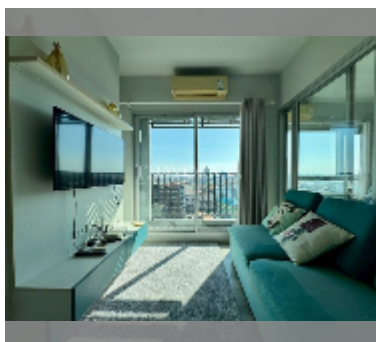

Condo for sale 1 bedroom 32 m² in Centric Sea, Pattaya

฿ 2,890,000

UNIT PARAMETERS:

UID	FS-242661
quota	foreign quota
type	1 bedroom
size	32m²
floor	13
view	city view
quality	good
equipment: furniture, air conditioner, washing-machine	

PROJECT PARAMETERS:

district	Central Pattaya
buildings	3
floors	44
built in	2015
maintenance	฿ 21,120/year

FACILITIES:

General information: highrise, multy-level parking, covered parking.

Swimming pool: swimming pool, rooftop pool.

Chill zone: chill zone, garden, rooftop chillout.

Health zone: gym.

Other: lobby, clubhouse, CCTV, security, minimart.