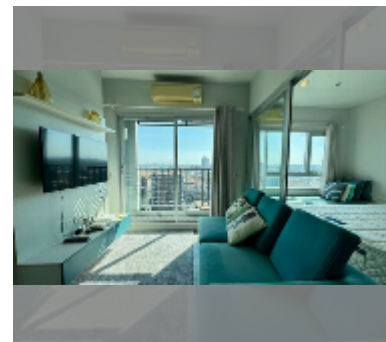

Condo for sale 1 bedroom 32 m² in Centric Sea, Pattaya

฿ 2,890,000

UNIT PARAMETERS:

UID	FS-242661
quota	foreign quota
type	1 bedroom
size	32m²
floor	13
view	city view
quality	good
equipment: furniture, air conditioner, washing-machine	

PROJECT PARAMETERS:

district	Central Pattaya
buildings	3
floors	44
built in	2015
maintenance	฿ 21,120/year

FACILITIES:

General information: highrise, multy-level parking, covered parking.

Swimming pool: swimming pool, rooftop pool.

Chill zone: chill zone, garden, rooftop chillout.

Health zone: gym.

Other: lobby, clubhouse, CCTV, security, minimart.