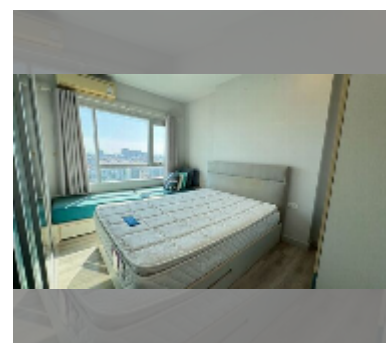

Condo for sale 1 bedroom 32 m² in Centric Sea, Pattaya

฿ 2,890,000

UNIT PARAMETERS:

UID	FS-242661
quota	foreign quota
type	1 bedroom
size	32m²
floor	13
view	city view
quality	good
equipment: furniture, air conditioner, washing-machine	

PROJECT PARAMETERS:

district	Central Pattaya
buildings	3
floors	44
built in	2015
maintenance	฿ 21,120/year

FACILITIES:

General information: highrise, multy-level parking, covered parking.

Swimming pool: swimming pool, rooftop pool.

Chill zone: chill zone, garden, rooftop chillout.

Health zone: gym.

Other: lobby, clubhouse, CCTV, security, minimart.