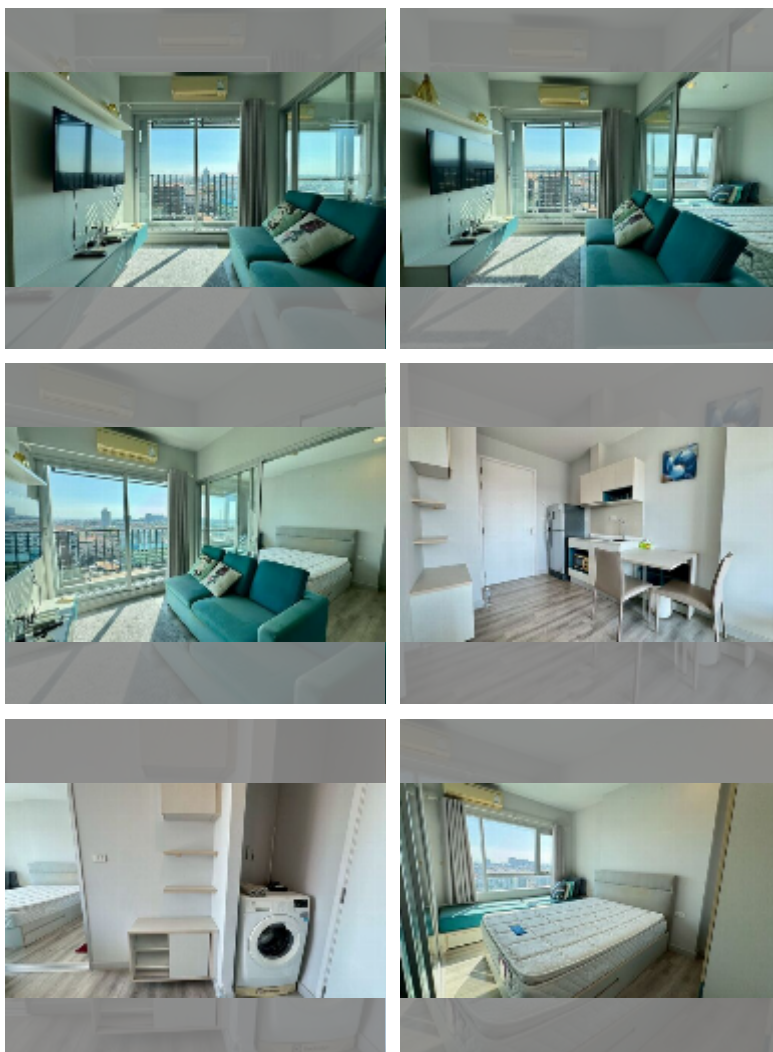

Condo for sale 1 bedroom 32 m² in Centric Sea, Pattaya

฿ 2,890,000

UNIT PARAMETERS:

UID	FS-242661
quota	foreign quota
type	1 bedroom
size	32m²
floor	13
view	city view
quality	good
equipment: furniture, air conditioner, washing-machine	

PROJECT PARAMETERS:

district	Central Pattaya
buildings	3
floors	44
built in	2015
maintenance	฿ 21,120/year

FACILITIES:

General information: highrise, multy-level parking, covered parking.

Swimming pool: swimming pool, rooftop pool.

Chill zone: chill zone, garden, rooftop chillout.

Health zone: gym.

Other: lobby, clubhouse, CCTV, security, minimart.