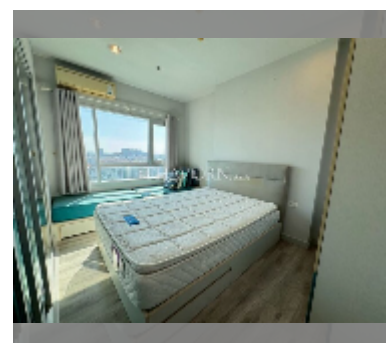

Condo for sale 1 bedroom 32 m² in Centric Sea, Pattaya

฿ 2,890,000

UNIT PARAMETERS:

UID	FS-242661
quota	foreign quota
type	1 bedroom
size	32m²
floor	13
view	city view
quality	good
equipment: furniture, air conditioner, washing-machine	

PROJECT PARAMETERS:

district	Central Pattaya
buildings	3
floors	44
built in	2015
maintenance	฿ 21,120/year

FACILITIES:

General information: highrise, multy-level parking, covered parking.

Swimming pool: swimming pool, rooftop pool.

Chill zone: chill zone, garden, rooftop chillout.

Health zone: gym.

Other: lobby, clubhouse, CCTV, security, minimart.