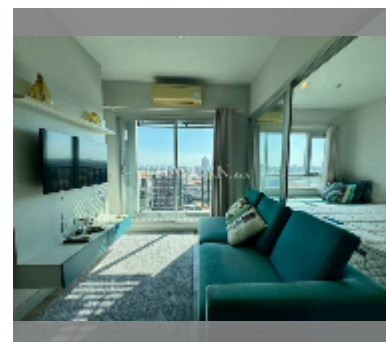

Condo for sale 1 bedroom 32 m² in Centric Sea, Pattaya

฿ 2,890,000

UNIT PARAMETERS:

UID	FS-242661
quota	foreign quota
type	1 bedroom
size	32m²
floor	13
view	city view
quality	good
equipment: furniture, air conditioner, washing-machine	

PROJECT PARAMETERS:

district	Central Pattaya
buildings	3
floors	44
built in	2015
maintenance	฿ 21,120/year

FACILITIES:

General information: highrise, multy-level parking, covered parking.

Swimming pool: swimming pool, rooftop pool.

Chill zone: chill zone, garden, rooftop chillout.

Health zone: gym.

Other: lobby, clubhouse, CCTV, security, minimart.