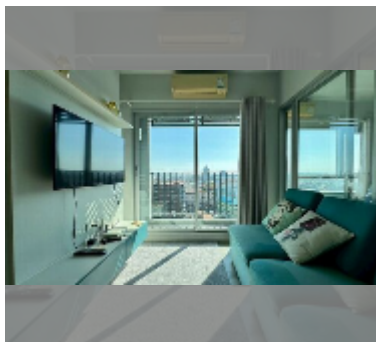

Condo for sale 1 bedroom 32 m² in Centric Sea, Pattaya

฿ 2,890,000

UNIT PARAMETERS:

UID	FS-242661
quota	foreign quota
type	1 bedroom
size	32m²
floor	13
view	city view
quality	good
equipment: furniture, air conditioner, washing-machine	

PROJECT PARAMETERS:

district	Central Pattaya
buildings	3
floors	44
built in	2015
maintenance	฿ 21,120/year

FACILITIES:

General information: highrise, multy-level parking, covered parking.

Swimming pool: swimming pool, rooftop pool.

Chill zone: chill zone, garden, rooftop chillout.

Health zone: gym.

Other: lobby, clubhouse, CCTV, security, minimart.