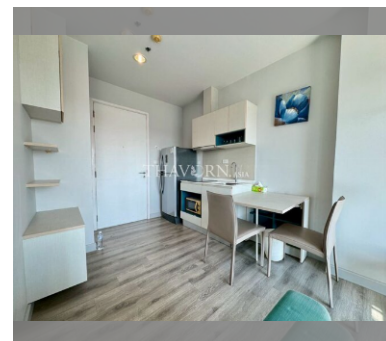

Condo for sale 1 bedroom 32 m² in Centric Sea, Pattaya

฿ 2,890,000

UNIT PARAMETERS:

UID	FS-242661
quota	foreign quota
type	1 bedroom
size	32m²
floor	13
view	city view
quality	good
equipment	furniture, air conditioner, washing-machine

PROJECT PARAMETERS:

district	Central Pattaya
buildings	3
floors	44
built in	2015
maintenance	฿ 21,120/year

FACILITIES:

General information: highrise, multy-level parking, covered parking.

Swimming pool: swimming pool, rooftop pool.

Chill zone: chill zone, garden, rooftop chillout.

Health zone: gym.

Other: lobby, clubhouse, CCTV, security, minimart.