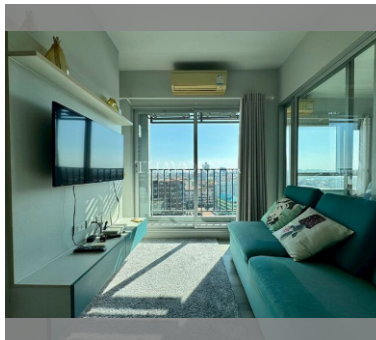

Condo for sale 1 bedroom 32 m² in Centric Sea, Pattaya

฿ 2,890,000

UNIT PARAMETERS:

UID	FS-242661
quota	foreign quota
type	1 bedroom
size	32m²
floor	13
view	city view
quality	good
equipment	furniture, air conditioner, washing-machine

PROJECT PARAMETERS:

district	Central Pattaya
buildings	3
floors	44
built in	2015
maintenance	฿ 21,120/year

FACILITIES:

General information: highrise, multy-level parking, covered parking.

Swimming pool: swimming pool, rooftop pool.

Chill zone: chill zone, garden, rooftop chillout.

Health zone: gym.

Other: lobby, clubhouse, CCTV, security, minimart.