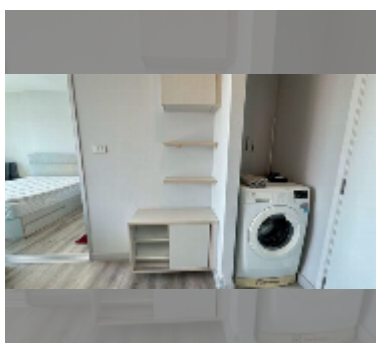

Condo for sale 1 bedroom 32 m² in Centric Sea, Pattaya

฿ 2,890,000

UNIT PARAMETERS:

UID	FS-242661
quota	foreign quota
type	1 bedroom
size	32m²
floor	13
view	city view
quality	good
equipment: furniture, air conditioner, washing-machine	

PROJECT PARAMETERS:

district	Central Pattaya
buildings	3
floors	44
built in	2015
maintenance	฿ 21,120/year

FACILITIES:

General information: highrise, multy-level parking, covered parking.

Swimming pool: swimming pool, rooftop pool.

Chill zone: chill zone, garden, rooftop chillout.

Health zone: gym.

Other: lobby, clubhouse, CCTV, security, minimart.