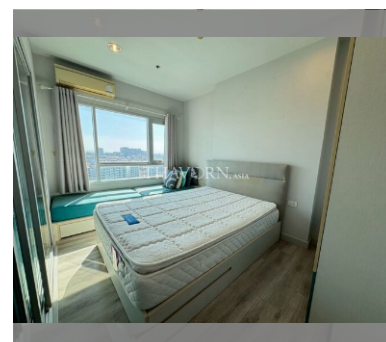

Condo for sale 1 bedroom 32 m² in Centric Sea, Pattaya

฿ 2,890,000

UNIT PARAMETERS:

UID	FS-242661
quota	foreign quota
type	1 bedroom
size	32m²
floor	13
view	city view
quality	good
equipment	furniture, air conditioner, washing-machine

PROJECT PARAMETERS:

district	Central Pattaya
buildings	3
floors	44
built in	2015
maintenance	฿ 21,120/year

FACILITIES:

General information: highrise, multy-level parking, covered parking.

Swimming pool: swimming pool, rooftop pool.

Chill zone: chill zone, garden, rooftop chillout.

Health zone: gym.

Other: lobby, clubhouse, CCTV, security, minimart.