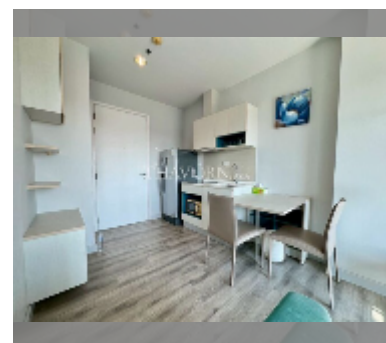

Condo for sale 1 bedroom 32 m² in Centric Sea, Pattaya

฿ 2,890,000

UNIT PARAMETERS:

UID	FS-242661
quota	foreign quota
type	1 bedroom
size	32m²
floor	13
view	city view
quality	good
equipment: furniture, air conditioner, washing-machine	

PROJECT PARAMETERS:

district	Central Pattaya
buildings	3
floors	44
built in	2015
maintenance	฿ 21,120/year

FACILITIES:

General information: highrise, multy-level parking, covered parking.

Swimming pool: swimming pool, rooftop pool.

Chill zone: chill zone, garden, rooftop chillout.

Health zone: gym.

Other: lobby, clubhouse, CCTV, security, minimart.