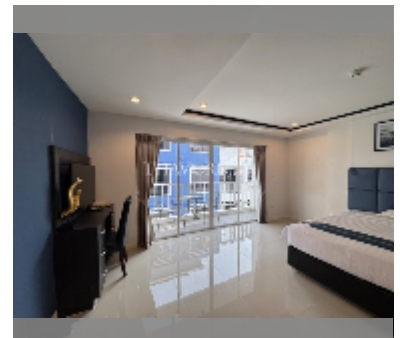

Condo for sale studio 44.2 m² in New Nordic Club 2, Pattaya

฿ 2,190,000

UNIT PARAMETERS:

UID	FS-242659
quota	thai quota
type	studio
size	44.2m²
floor	6
view	city view

equipment: furniture, air conditioner, television, refrigerator

PROJECT PARAMETERS:

district	Pratumnak
buildings	1
floors	7

FACILITIES:

General information: lowrise, meters to beach: 600, minutes to beach: 5, pets are allowed, open parking.

Swimming pool: swimming pool.

Other: lobby, CCTV, security.