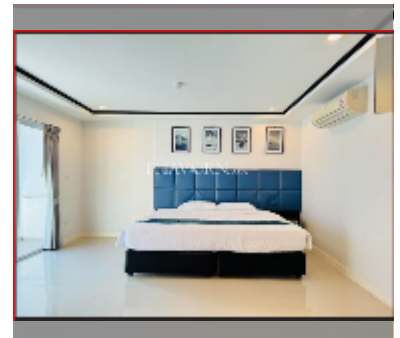

Condo for sale studio 44.2 m² in New Nordic Club 2, Pattaya

฿ 2,190,000

UNIT PARAMETERS:

UID	FS-242659
quota	thai quota
type	studio
size	44.2m²
floor	6
view	city view

equipment: furniture, air conditioner, television, refrigerator

PROJECT PARAMETERS:

district	Pratumnak
buildings	1
floors	7

FACILITIES:

General information: lowrise, meters to beach: 600, minutes to beach: 5, pets are allowed, open parking.

Swimming pool: swimming pool.

Other: lobby, CCTV, security.