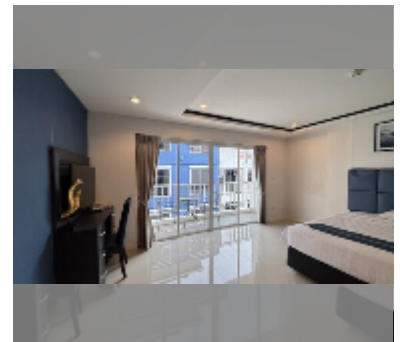

Condo for sale studio 44.2 m² in New Nordic Club 2, Pattaya

฿ 2,190,000

UNIT PARAMETERS:

UID	FS-242659
quota	thai quota
type	studio
size	44.2m²
floor	6
view	city view
equipment: furniture, air conditioner, television, refrigerator	

PROJECT PARAMETERS:

district	Pratumnak
buildings	1
floors	7

FACILITIES:

General information: lowrise, meters to beach: 600, minutes to beach: 5, pets are allowed, open parking.

Swimming pool: swimming pool.

Other: lobby, CCTV, security.