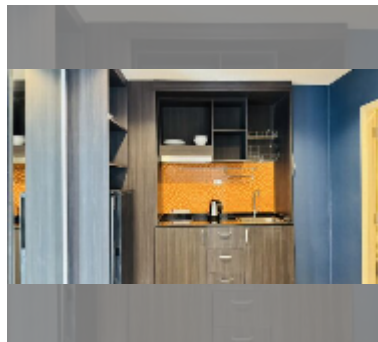

Condo for sale studio 44.2 m² in New Nordic Club 2, Pattaya

฿ 2,190,000

UNIT PARAMETERS:

UID	FS-242659
quota	thai quota
type	studio
size	44.2m²
floor	6
view	city view
equipment: furniture, air conditioner, television, refrigerator	

PROJECT PARAMETERS:

district	Pratumnak
buildings	1
floors	7

FACILITIES:

General information: lowrise, meters to beach: 600, minutes to beach: 5, pets are allowed, open parking.

Swimming pool: swimming pool.

Other: lobby, CCTV, security.