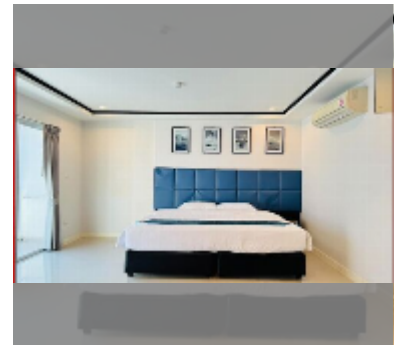

Condo for sale studio 44.2 m² in New Nordic Club 2, Pattaya

฿ 2,190,000

UNIT PARAMETERS:

UID	FS-242659
quota	thai quota
type	studio
size	44.2m²
floor	6
view	city view
equipment: furniture, air conditioner, television, refrigerator	

PROJECT PARAMETERS:

district	Pratumnak
buildings	1
floors	7

FACILITIES:

General information: lowrise, meters to beach: 600, minutes to beach: 5, pets are allowed, open parking.

Swimming pool: swimming pool.

Other: lobby, CCTV, security.