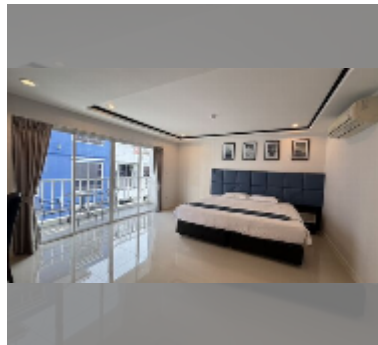

Condo for sale studio 44.2 m² in New Nordic Club 2, Pattaya

฿ 2,190,000

UNIT PARAMETERS:

UID	FS-242659
quota	thai quota
type	studio
size	44.2m²
floor	6
view	city view
equipment: furniture, air conditioner, television, refrigerator	

PROJECT PARAMETERS:

district	Pratumnak
buildings	1
floors	7

FACILITIES:

General information: lowrise, meters to beach: 600, minutes to beach: 5, pets are allowed, open parking.

Swimming pool: swimming pool.

Other: lobby, CCTV, security.