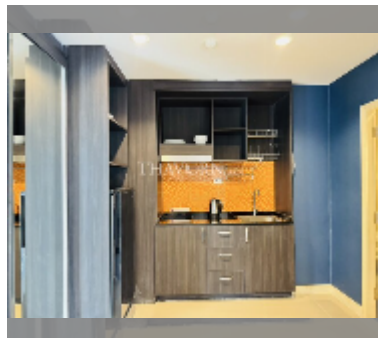

Condo for sale studio 44.2 m² in New Nordic Club 2, Pattaya

฿ 2,190,000

UNIT PARAMETERS:

UID	FS-242659
quota	thai quota
type	studio
size	44.2m²
floor	6
view	city view

equipment: furniture, air conditioner, television, refrigerator

PROJECT PARAMETERS:

district	Pratumnak
buildings	1
floors	7

FACILITIES:

General information: lowrise, meters to beach: 600, minutes to beach: 5, pets are allowed, open parking.

Swimming pool: swimming pool.

Other: lobby, CCTV, security.