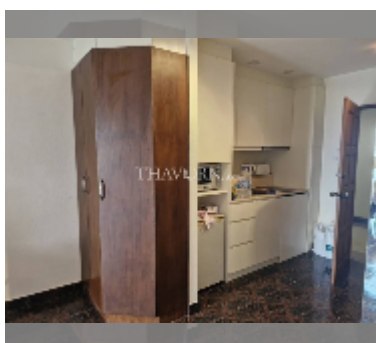

Condo for sale studio 41 m² in View Talay 2, Pattaya

฿ 1,950,000

UNIT PARAMETERS:

UID	FS-242657
quota	foreign quota
type	studio
size	41m²
floor	7
view	pool view

equipment: furniture, air conditioner, television, refrigerator

PROJECT PARAMETERS:

district	Jomtien
buildings	2
floors	20
built in	2002

FACILITIES:

General information: highrise, open parking, covered parking.

Swimming pool: swimming pool, kids pool.

Other: lobby, CCTV, security, minimart, laundry, room service.