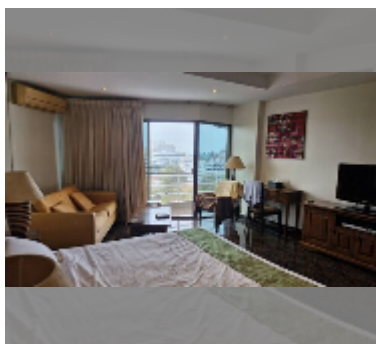

Condo for sale studio 41 m² in View Talay 2, Pattaya

฿ 1,950,000

UNIT PARAMETERS:

UID	FS-242657
quota	foreign quota
type	studio
size	41m²
floor	7
view	pool view

equipment: furniture, air conditioner, television, refrigerator

PROJECT PARAMETERS:

district	Jomtien
buildings	2
floors	20
built in	2002

FACILITIES:

General information: highrise, open parking, covered parking.

Swimming pool: swimming pool, kids pool.

Other: lobby, CCTV, security, minimart, laundry, room service.