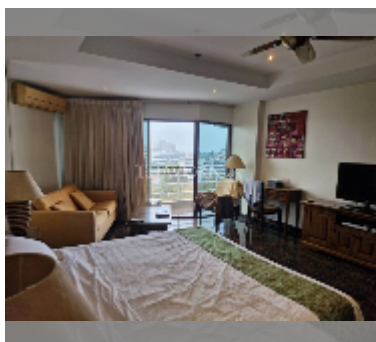

Condo for sale studio 41 m² in View Talay 2, Pattaya

฿ 1,950,000

UNIT PARAMETERS:

UID	FS-242657
quota	foreign quota
type	studio
size	41m²
floor	7
view	pool view

equipment: furniture, air conditioner, television, refrigerator

PROJECT PARAMETERS:

district	Jomtien
buildings	2
floors	20
built in	2002

FACILITIES:

General information: highrise, open parking, covered parking.

Swimming pool: swimming pool, kids pool.

Other: lobby, CCTV, security, minimart, laundry, room service.