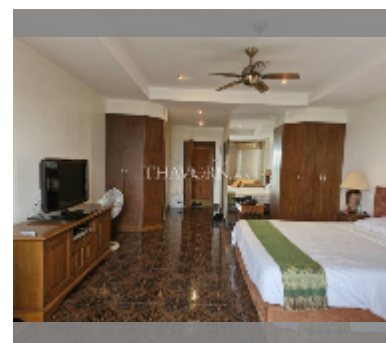

Condo for sale studio 41 m² in View Talay 2, Pattaya

฿ 1,950,000

UNIT PARAMETERS:

UID	FS-242657
quota	foreign quota
type	studio
size	41m²
floor	7
view	pool view

equipment: furniture, air conditioner, television, refrigerator

PROJECT PARAMETERS:

district	Jomtien
buildings	2
floors	20
built in	2002

FACILITIES:

General information: highrise, open parking, covered parking.

Swimming pool: swimming pool, kids pool.

Other: lobby, CCTV, security, minimart, laundry, room service.