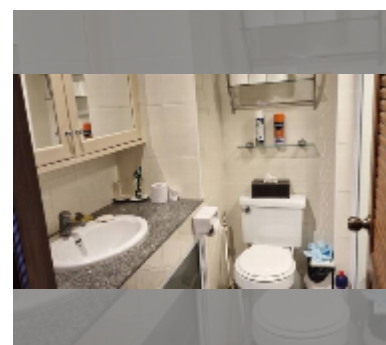

Condo for sale studio 41 m² in View Talay 2, Pattaya

฿ 1,950,000

UNIT PARAMETERS:

UID	FS-242657
quota	foreign quota
type	studio
size	41m ²
floor	7
view	pool view

equipment: furniture, air conditioner, television, refrigerator

PROJECT PARAMETERS:

district	Jomtien
buildings	2
floors	20
built in	2002

FACILITIES:

General information: highrise, open parking, covered parking.

Swimming pool: swimming pool, kids pool.

Other: lobby, CCTV, security, minimart, laundry, room service.