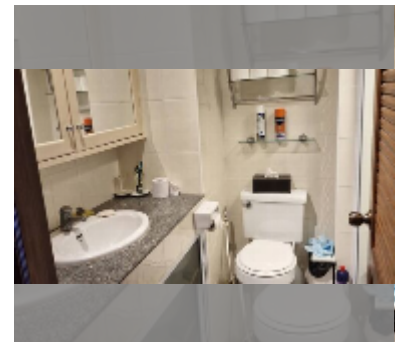

Condo for sale studio 41 m² in View Talay 2, Pattaya

฿ 1,950,000

UNIT PARAMETERS:

UID	FS-242657
quota	foreign quota
type	studio
size	41m ²
floor	7
view	pool view

equipment: furniture, air conditioner, television, refrigerator

PROJECT PARAMETERS:

district	Jomtien
buildings	2
floors	20
built in	2002

FACILITIES:

General information: highrise, open parking, covered parking.

Swimming pool: swimming pool, kids pool.

Other: lobby, CCTV, security, minimart, laundry, room service.