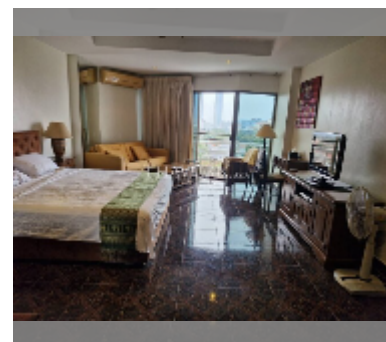

Condo for sale studio 41 m² in View Talay 2, Pattaya

฿ 1,950,000

UNIT PARAMETERS:

UID	FS-242657
quota	foreign quota
type	studio
size	41m²
floor	7
view	pool view

equipment: furniture, air conditioner, television, refrigerator

PROJECT PARAMETERS:

district	Jomtien
buildings	2
floors	20
built in	2002

FACILITIES:

General information: highrise, open parking, covered parking.

Swimming pool: swimming pool, kids pool.

Other: lobby, CCTV, security, minimart, laundry, room service.