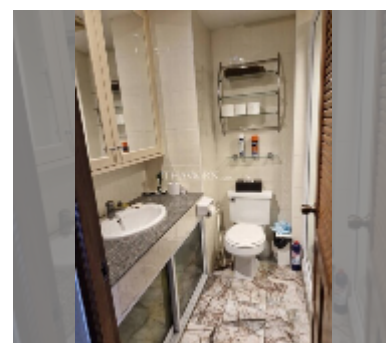

Condo for sale studio 41 m² in View Talay 2, Pattaya

฿ 1,950,000

UNIT PARAMETERS:

UID	FS-242657
quota	foreign quota
type	studio
size	41m ²
floor	7
view	pool view

equipment: furniture, air conditioner, television, refrigerator

PROJECT PARAMETERS:

district	Jomtien
buildings	2
floors	20
built in	2002

FACILITIES:

General information: highrise, open parking, covered parking.

Swimming pool: swimming pool, kids pool.

Other: lobby, CCTV, security, minimart, laundry, room service.