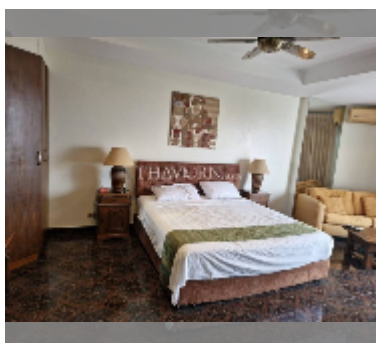

Condo for sale studio 41 m² in View Talay 2, Pattaya

฿ 1,950,000

UNIT PARAMETERS:

UID	FS-242657
quota	foreign quota
type	studio
size	41m²
floor	7
view	pool view

equipment: furniture, air conditioner, television, refrigerator

PROJECT PARAMETERS:

district	Jomtien
buildings	2
floors	20
built in	2002

FACILITIES:

General information: highrise, open parking, covered parking.

Swimming pool: swimming pool, kids pool.

Other: lobby, CCTV, security, minimart, laundry, room service.