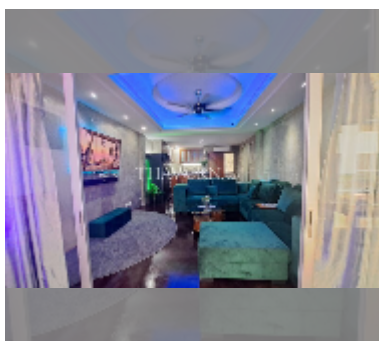

Condo for sale 1 bedroom 82 m² in Baan Suan Lalana, Pattaya

฿ 2,950,000

UNIT PARAMETERS:

UID	FS-242656
quota	foreign quota
type	1 bedroom
size	82m²
floor	1
view	garden view
quality	good
equipment: furniture, air conditioner, television, washing-machine, refrigerator	

PROJECT PARAMETERS:

district	Jomtien
buildings	9
floors	5
built in	1991
maintenance	฿ 19,680/year

FACILITIES:

General information: resort, meters to beach: 400, minutes to beach: 8, open parking, covered parking.

Swimming pool: swimming pool, kids pool.

Chill zone: chill zone, garden.

Health zone: gym.

Other: CCTV, security.