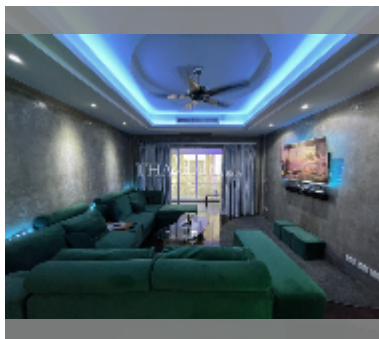

Condo for sale 1 bedroom 82 m² in Baan Suan Lalana, Pattaya

฿ 2,950,000

UNIT PARAMETERS:

UID	FS-242656
quota	foreign quota
type	1 bedroom
size	82m²
floor	1
view	garden view
quality	good
equipment: furniture, air conditioner, television, washing-machine, refrigerator	

PROJECT PARAMETERS:

district	Jomtien
buildings	9
floors	5
built in	1991
maintenance	฿ 19,680/year

FACILITIES:

General information: resort, meters to beach: 400, minutes to beach: 8, open parking, covered parking.

Swimming pool: swimming pool, kids pool.

Chill zone: chill zone, garden.

Health zone: gym.

Other: CCTV, security.