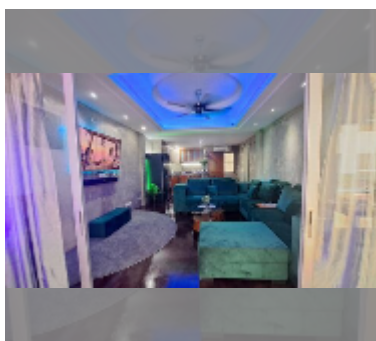

Condo for sale 1 bedroom 82 m² in Baan Suan Lalana, Pattaya

฿ 2,950,000

UNIT PARAMETERS:

UID	FS-242656
quota	foreign quota
type	1 bedroom
size	82m²
floor	1
view	garden view
quality	good
equipment: furniture, air conditioner, television, washing-machine, refrigerator	

PROJECT PARAMETERS:

district	Jomtien
buildings	9
floors	5
built in	1991
maintenance	฿ 19,680/year

FACILITIES:

General information: resort, meters to beach: 400, minutes to beach: 8, open parking, covered parking.

Swimming pool: swimming pool, kids pool.

Chill zone: chill zone, garden.

Health zone: gym.

Other: CCTV, security.