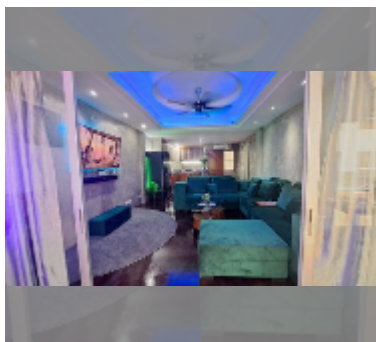

Condo for sale 1 bedroom 82 m² in Baan Suan Lalana, Pattaya

฿ 2,950,000

UNIT PARAMETERS:

UID	FS-242656
quota	foreign quota
type	1 bedroom
size	82m²
floor	1
view	garden view
quality	good
equipment: furniture, air conditioner, television, washing-machine, refrigerator	

PROJECT PARAMETERS:

district	Jomtien
buildings	9
floors	5
built in	1991
maintenance	฿ 19,680/year

FACILITIES:

General information: resort, meters to beach: 400, minutes to beach: 8, open parking, covered parking.

Swimming pool: swimming pool, kids pool.

Chill zone: chill zone, garden.

Health zone: gym.

Other: CCTV, security.