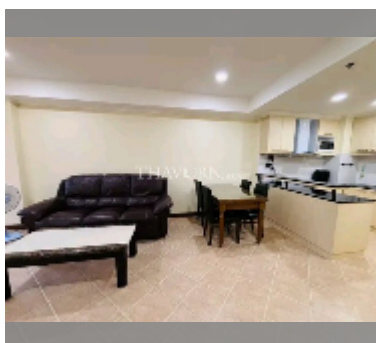

Condo for sale 1 bedroom 74 m² in View Talay 2, Pattaya

฿ 2,750,000

UNIT PARAMETERS:

UID	FS-242655
quota	company ownership
type	1 bedroom
size	74m²
floor	2
view	garden view

equipment: furniture, air conditioner, television, washing-machine, refrigerator

PROJECT PARAMETERS:

district	Jomtien
buildings	2
floors	20
built in	2002

FACILITIES:

General information: highrise, open parking, covered parking.

Swimming pool: swimming pool, kids pool.

Other: lobby, CCTV, security, minimart, laundry, room service.