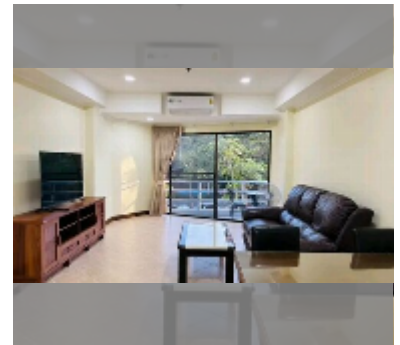

Condo for sale 1 bedroom 74 m² in View Talay 2, Pattaya

฿ 2,950,000

UNIT PARAMETERS:

UID	FS-242655
quota	company ownership
type	1 bedroom
size	74m²
floor	2
view	garden view

equipment: furniture, air conditioner, television, washing-machine, refrigerator

PROJECT PARAMETERS:

district	Jomtien
buildings	2
floors	20
built in	2002

FACILITIES:

General information: highrise, open parking, covered parking.

Swimming pool: swimming pool, kids pool.

Other: lobby, CCTV, security, minimart, laundry, room service.