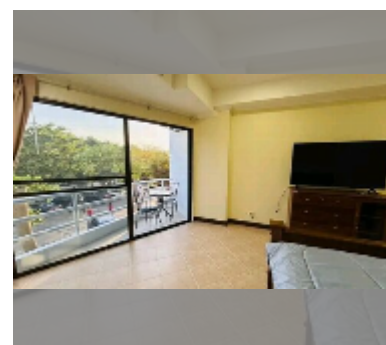

Condo for sale 1 bedroom 74 m² in View Talay 2, Pattaya

฿ 2,950,000

UNIT PARAMETERS:

UID	FS-242655
quota	company ownership
type	1 bedroom
size	74m ²
floor	2
view	garden view

equipment: furniture, air conditioner, television, washing-machine, refrigerator

PROJECT PARAMETERS:

district	Jomtien
buildings	2
floors	20
built in	2002

FACILITIES:

General information: highrise, open parking, covered parking.

Swimming pool: swimming pool, kids pool.

Other: lobby, CCTV, security, minimart, laundry, room service.