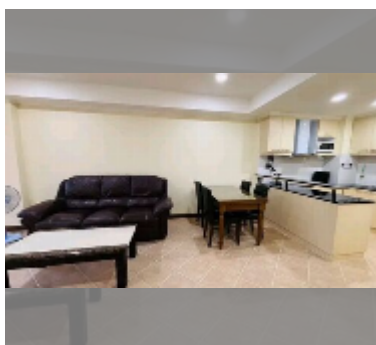

Condo for sale 1 bedroom 74 m² in View Talay 2, Pattaya

฿ 2,950,000

UNIT PARAMETERS:

UID	FS-242655
quota	company ownership
type	1 bedroom
size	74m²
floor	2
view	garden view

equipment: furniture, air conditioner, television, washing-machine, refrigerator

PROJECT PARAMETERS:

district	Jomtien
buildings	2
floors	20
built in	2002

FACILITIES:

General information: highrise, open parking, covered parking.

Swimming pool: swimming pool, kids pool.

Other: lobby, CCTV, security, minimart, laundry, room service.