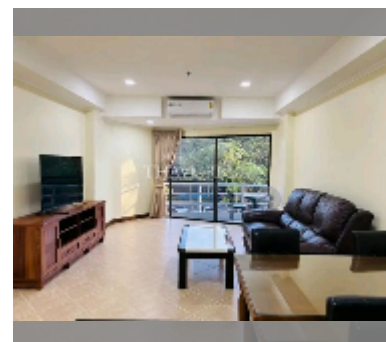

Condo for sale 1 bedroom 74 m² in View Talay 2, Pattaya

฿ 2,750,000

UNIT PARAMETERS:

UID	FS-242655
quota	company ownership
type	1 bedroom
size	74m²
floor	2
view	garden view

equipment: furniture, air conditioner, television, washing-machine, refrigerator

PROJECT PARAMETERS:

district	Jomtien
buildings	2
floors	20
built in	2002

FACILITIES:

General information: highrise, open parking, covered parking.

Swimming pool: swimming pool, kids pool.

Other: lobby, CCTV, security, minimart, laundry, room service.