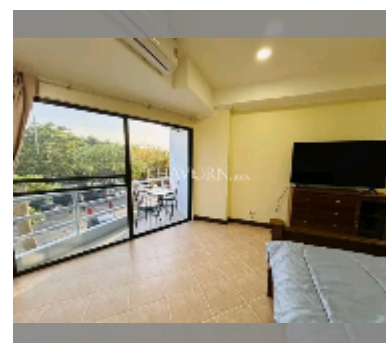

## Condo for sale 1 bedroom 74 m<sup>2</sup> in View Talay 2, Pattaya

**฿ 2,750,000**

**UNIT PARAMETERS:**

UID	FS-242655
quota	company ownership
type	1 bedroom
size	74m <sup>2</sup>
floor	2
view	garden view

equipment: furniture, air conditioner, television, washing-machine, refrigerator

**PROJECT PARAMETERS:**

district	Jomtien
buildings	2
floors	20
built in	2002

**FACILITIES:**

General information: highrise, open parking, covered parking.