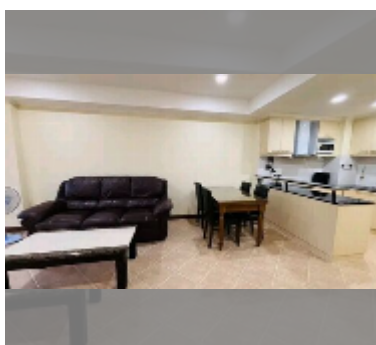

Condo for sale 1 bedroom 74 m² in View Talay 2, Pattaya

฿ 2,950,000

UNIT PARAMETERS:

UID	FS-242655
quota	company ownership
type	1 bedroom
size	74m²
floor	2
view	garden view

equipment: furniture, air conditioner, television, washing-machine, refrigerator

PROJECT PARAMETERS:

district	Jomtien
buildings	2
floors	20
built in	2002

FACILITIES:

General information: highrise, open parking, covered parking.

Swimming pool: swimming pool, kids pool.

Other: lobby, CCTV, security, minimart, laundry, room service.