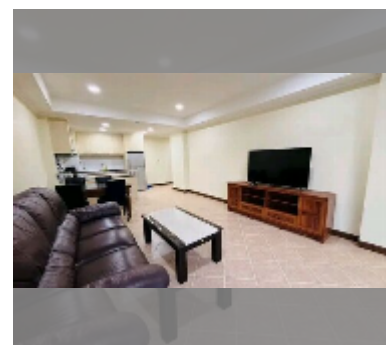

Condo for sale 1 bedroom 74 m² in View Talay 2, Pattaya

฿ 2,950,000

UNIT PARAMETERS:

UID	FS-242655
quota	company ownership
type	1 bedroom
size	74m²
floor	2
view	garden view

equipment: furniture, air conditioner, television, washing-machine, refrigerator

PROJECT PARAMETERS:

district	Jomtien
buildings	2
floors	20
built in	2002

FACILITIES:

General information: highrise, open parking, covered parking.

Swimming pool: swimming pool, kids pool.

Other: lobby, CCTV, security, minimart, laundry, room service.