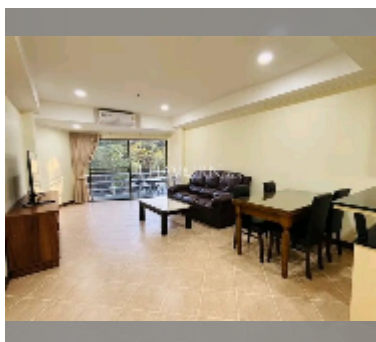

## Condo for sale 1 bedroom 74 m<sup>2</sup> in View Talay 2, Pattaya

**฿ 2,750,000**

**UNIT PARAMETERS:**

UID	FS-242655
quota	company ownership
type	1 bedroom
size	74m <sup>2</sup>
floor	2
view	garden view

equipment: furniture, air conditioner, television, washing-machine, refrigerator

**PROJECT PARAMETERS:**

district	Jomtien
buildings	2
floors	20
built in	2002

**FACILITIES:**

General information: highrise, open parking, covered parking.