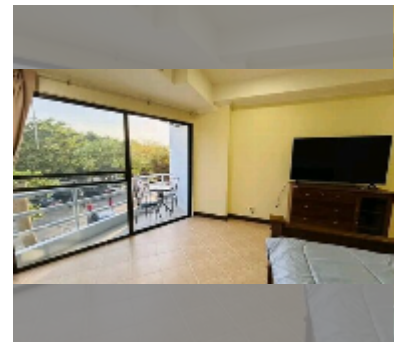

Condo for sale 1 bedroom 74 m² in View Talay 2, Pattaya

฿ 2,950,000

UNIT PARAMETERS:

UID	FS-242655
quota	company ownership
type	1 bedroom
size	74m ²
floor	2
view	garden view

equipment: furniture, air conditioner, television, washing-machine, refrigerator

PROJECT PARAMETERS:

district	Jomtien
buildings	2
floors	20
built in	2002

FACILITIES:

General information: highrise, open parking, covered parking.

Swimming pool: swimming pool, kids pool.

Other: lobby, CCTV, security, minimart, laundry, room service.