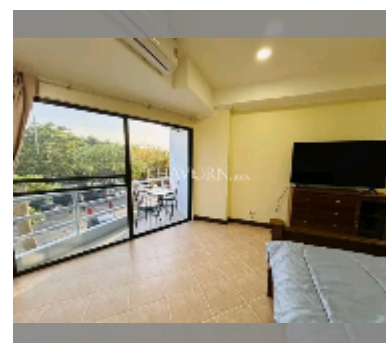

Condo for sale 1 bedroom 74 m² in View Talay 2, Pattaya

฿ 2,750,000

UNIT PARAMETERS:

UID	FS-242655
quota	company ownership
type	1 bedroom
size	74m ²
floor	2
view	garden view

equipment: furniture, air conditioner, television, washing-machine, refrigerator

PROJECT PARAMETERS:

district	Jomtien
buildings	2
floors	20
built in	2002

FACILITIES:

General information: highrise, open parking, covered parking.

Swimming pool: swimming pool, kids pool.

Other: lobby, CCTV, security, minimart, laundry, room service.