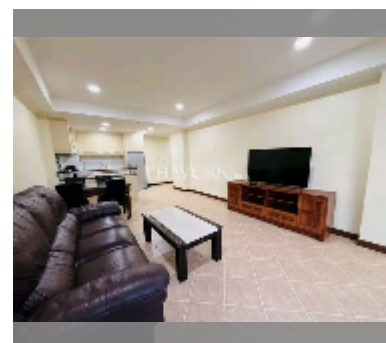

## Condo for sale 1 bedroom 74 m<sup>2</sup> in View Talay 2, Pattaya

**฿ 2,750,000**

**UNIT PARAMETERS:**

UID	FS-242655
quota	company ownership
type	1 bedroom
size	74m <sup>2</sup>
floor	2
view	garden view

equipment: furniture, air conditioner, television, washing-machine, refrigerator

**PROJECT PARAMETERS:**

district	Jomtien
buildings	2
floors	20
built in	2002

**FACILITIES:**

General information: highrise, open parking, covered parking.