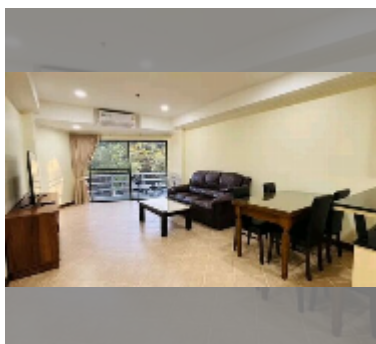

Condo for sale 1 bedroom 74 m² in View Talay 2, Pattaya

฿ 2,950,000

UNIT PARAMETERS:

UID	FS-242655
quota	company ownership
type	1 bedroom
size	74m²
floor	2
view	garden view

equipment: furniture, air conditioner, television, washing-machine, refrigerator

PROJECT PARAMETERS:

district	Jomtien
buildings	2
floors	20
built in	2002

FACILITIES:

General information: highrise, open parking, covered parking.

Swimming pool: swimming pool, kids pool.

Other: lobby, CCTV, security, minimart, laundry, room service.