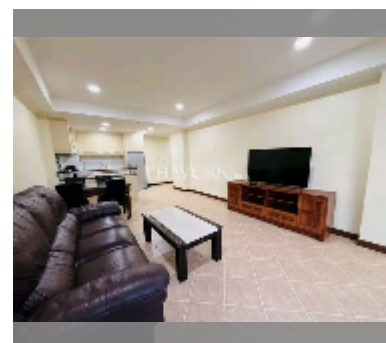

Condo for sale 1 bedroom 74 m² in View Talay 2, Pattaya

฿ 2,750,000

UNIT PARAMETERS:

UID	FS-242655
quota	company ownership
type	1 bedroom
size	74m²
floor	2
view	garden view

equipment: furniture, air conditioner, television, washing-machine, refrigerator

PROJECT PARAMETERS:

district	Jomtien
buildings	2
floors	20
built in	2002

FACILITIES:

General information: highrise, open parking, covered parking.

Swimming pool: swimming pool, kids pool.

Other: lobby, CCTV, security, minimart, laundry, room service.