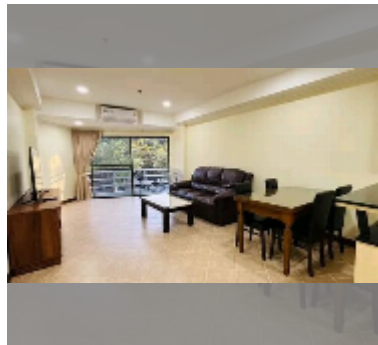

Condo for sale 1 bedroom 74 m² in View Talay 2, Pattaya

฿ 2,950,000

UNIT PARAMETERS:

UID	FS-242655
quota	company ownership
type	1 bedroom
size	74m²
floor	2
view	garden view

equipment: furniture, air conditioner, television, washing-machine, refrigerator

PROJECT PARAMETERS:

district	Jomtien
buildings	2
floors	20
built in	2002

FACILITIES:

General information: highrise, open parking, covered parking.

Swimming pool: swimming pool, kids pool.

Other: lobby, CCTV, security, minimart, laundry, room service.