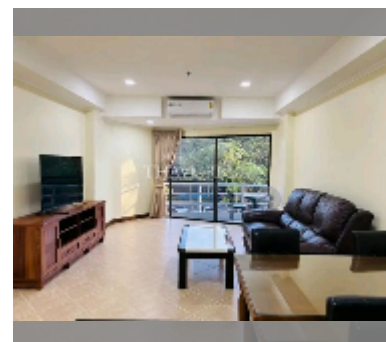

## Condo for sale 1 bedroom 74 m<sup>2</sup> in View Talay 2, Pattaya

**฿ 2,750,000**

**UNIT PARAMETERS:**

UID	FS-242655
quota	company ownership
type	1 bedroom
size	74m <sup>2</sup>
floor	2
view	garden view

equipment: furniture, air conditioner, television, washing-machine, refrigerator

**PROJECT PARAMETERS:**

district	Jomtien
buildings	2
floors	20
built in	2002

**FACILITIES:**

General information: highrise, open parking, covered parking.