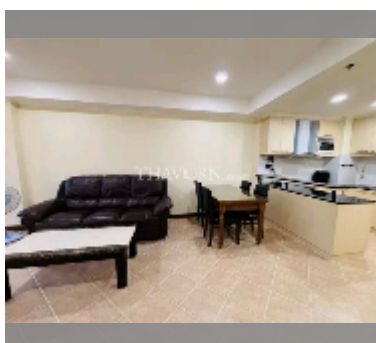

Condo for sale 1 bedroom 74 m² in View Talay 2, Pattaya

฿ 2,750,000

UNIT PARAMETERS:

UID	FS-242655
quota	company ownership
type	1 bedroom
size	74m²
floor	2
view	garden view

equipment: furniture, air conditioner, television, washing-machine, refrigerator

PROJECT PARAMETERS:

district	Jomtien
buildings	2
floors	20
built in	2002

FACILITIES:

General information: highrise, open parking, covered parking.

Swimming pool: swimming pool, kids pool.

Other: lobby, CCTV, security, minimart, laundry, room service.