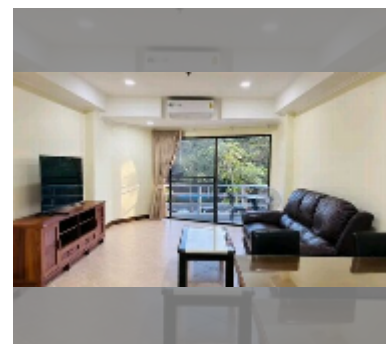

Condo for sale 1 bedroom 74 m² in View Talay 2, Pattaya

฿ 2,950,000

UNIT PARAMETERS:

UID	FS-242655
quota	company ownership
type	1 bedroom
size	74m²
floor	2
view	garden view

equipment: furniture, air conditioner, television, washing-machine, refrigerator

PROJECT PARAMETERS:

district	Jomtien
buildings	2
floors	20
built in	2002

FACILITIES:

General information: highrise, open parking, covered parking.

Swimming pool: swimming pool, kids pool.

Other: lobby, CCTV, security, minimart, laundry, room service.