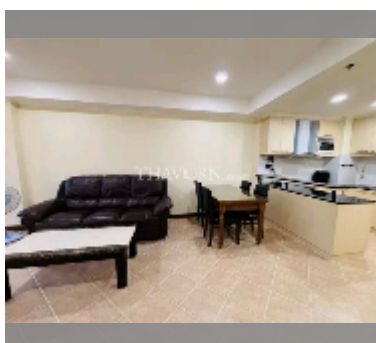

## Condo for sale 1 bedroom 74 m<sup>2</sup> in View Talay 2, Pattaya

**฿ 2,750,000**

**UNIT PARAMETERS:**

UID	FS-242655
quota	company ownership
type	1 bedroom
size	74m <sup>2</sup>
floor	2
view	garden view

equipment: furniture, air conditioner, television, washing-machine, refrigerator

**PROJECT PARAMETERS:**

district	Jomtien
buildings	2
floors	20
built in	2002

**FACILITIES:**

General information: highrise, open parking, covered parking.