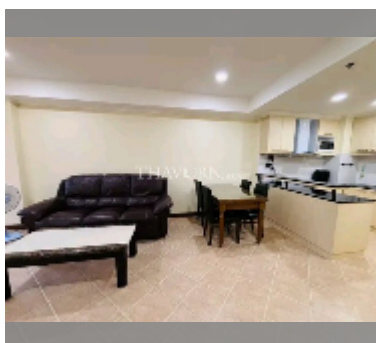

## Condo for sale 1 bedroom 74 m<sup>2</sup> in View Talay 2, Pattaya

**฿ 2,750,000**

**UNIT PARAMETERS:**

UID	FS-242655
quota	company ownership
type	1 bedroom
size	74m <sup>2</sup>
floor	2
view	garden view

equipment: furniture, air conditioner, television, washing-machine, refrigerator

**PROJECT PARAMETERS:**

district	Jomtien
buildings	2
floors	20
built in	2002

**FACILITIES:**

General information: highrise, open parking, covered parking.