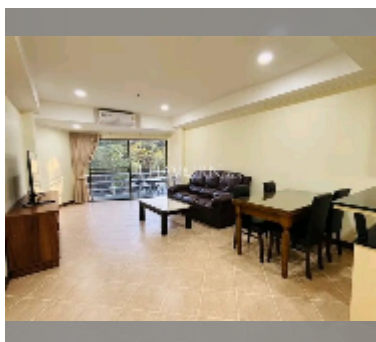

Condo for sale 1 bedroom 74 m² in View Talay 2, Pattaya

฿ 2,750,000

UNIT PARAMETERS:

UID	FS-242655
quota	company ownership
type	1 bedroom
size	74m²
floor	2
view	garden view

equipment: furniture, air conditioner, television, washing-machine, refrigerator

PROJECT PARAMETERS:

district	Jomtien
buildings	2
floors	20
built in	2002

FACILITIES:

General information: highrise, open parking, covered parking.

Swimming pool: swimming pool, kids pool.

Other: lobby, CCTV, security, minimart, laundry, room service.