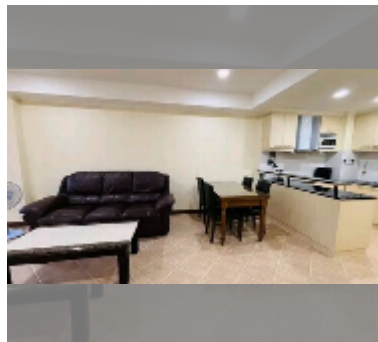

Condo for sale 1 bedroom 74 m² in View Talay 2, Pattaya

฿ 2,950,000

UNIT PARAMETERS:

UID	FS-242655
quota	company ownership
type	1 bedroom
size	74m²
floor	2
view	garden view

equipment: furniture, air conditioner, television, washing-machine, refrigerator

PROJECT PARAMETERS:

district	Jomtien
buildings	2
floors	20
built in	2002

FACILITIES:

General information: highrise, open parking, covered parking.

Swimming pool: swimming pool, kids pool.

Other: lobby, CCTV, security, minimart, laundry, room service.