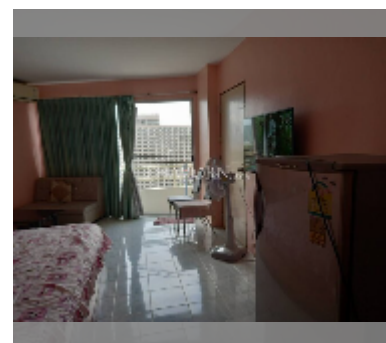

Condo for sale studio 28.79 m² in View Talay 1, Pattaya

฿ 1,370,000

UNIT PARAMETERS:

UID	FS-242654
quota	thai quota
type	studio
size	28.79m²
floor	13
view	city view
online viewing	yes

PROJECT PARAMETERS:

district	Thappraya
buildings	2
floors	15
built in	1997
maintenance	B 6,910/year

FACILITIES:

General information: highrise, meters to beach: 600, minutes to beach: 10, open parking.

Swimming pool: swimming pool, kids pool.

Chill zone: garden.

Health zone: massage.

Other: lobby, CCTV, security, minimart, laundry, room service.