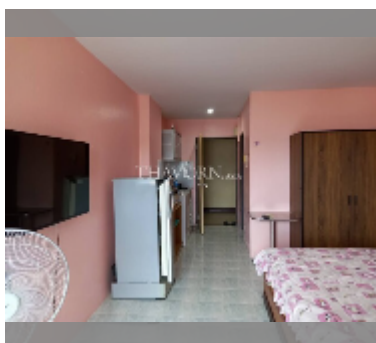

Condo for sale studio 28.79 m² in View Talay 1, Pattaya

฿ 1,370,000

UNIT PARAMETERS:

UID	FS-242654
quota	thai quota
type	studio
size	28.79m²
floor	13
view	city view
online viewing	yes

PROJECT PARAMETERS:

district	Thappraya
buildings	2
floors	15
built in	1997
maintenance	B 6,910/year

FACILITIES:

General information: highrise, meters to beach: 600, minutes to beach: 10, open parking.

Swimming pool: swimming pool, kids pool.

Chill zone: garden.

Health zone: massage.

Other: lobby, CCTV, security, minimart, laundry, room service.