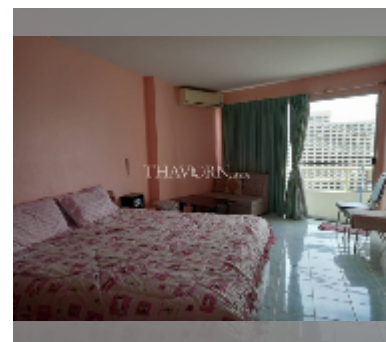

Condo for sale studio 28.79 m² in View Talay 1, Pattaya

฿ 1,370,000

UNIT PARAMETERS:

UID	FS-242654
quota	thai quota
type	studio
size	28.79m²
floor	13
view	city view
online viewing	yes

PROJECT PARAMETERS:

district	Thappraya
buildings	2
floors	15
built in	1997
maintenance	B 6,910/year

FACILITIES:

General information: highrise, meters to beach: 600, minutes to beach: 10, open parking.

Swimming pool: swimming pool, kids pool.

Chill zone: garden.

Health zone: massage.

Other: lobby, CCTV, security, minimart, laundry, room service.