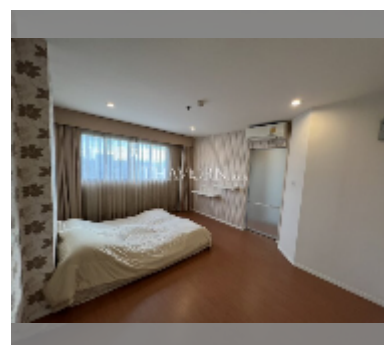

Condo for sale 2 bedroom 74.53 m² in Lumpini Condo Town North Pattaya - Sukhumvit, Pattaya

฿ 3,900,000

UNIT PARAMETERS:

UID	FS-242652
quota	thai quota
type	2 bedroom
size	74.53m²
floor	7
view	city view
quality	good
equipment: furniture, air conditioner, television, washing-machine, refrigerator	

PROJECT PARAMETERS:

district	Wongamat
buildings	2
floors	32
built in	2013

FACILITIES:

- General information: highrise, multy-level parking.
- Swimming pool: swimming pool.
- Chill zone: chill zone, garden.
- Health zone: gym.
- Other: reception, lobby, clubhouse, kids playgarden, CCTV, security, minimart.