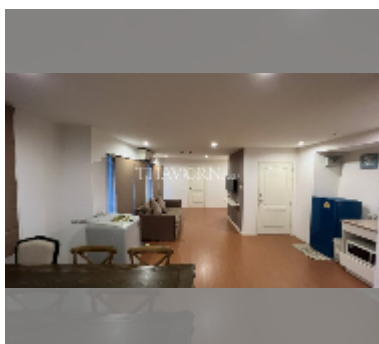

Condo for sale 2 bedroom 74.53 m² in Lumpini Condo Town North Pattaya - Sukhumvit, Pattaya

฿ 3,900,000

UNIT PARAMETERS:

UID	FS-242652
quota	thai quota
type	2 bedroom
size	74.53m²
floor	7
view	city view
quality	good
equipment: furniture, air conditioner, television, washing-machine, refrigerator	

PROJECT PARAMETERS:

district	Wongamat
buildings	2
floors	32
built in	2013

FACILITIES:

- General information: highrise, multy-level parking.
- Swimming pool: swimming pool.
- Chill zone: chill zone, garden.
- Health zone: gym.
- Other: reception, lobby, clubhouse, kids playgarden, CCTV, security, minimart.