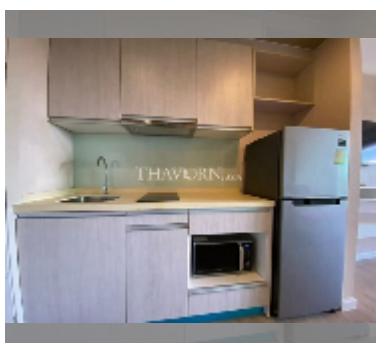

Condo for sale studio 27 m² in Seven Seas Jomtien, Pattaya

฿ 1,200,000

UNIT PARAMETERS:

UID	FS-242636
quota	foreign quota
type	studio
size	27m²
floor	6
view	city view

PROJECT PARAMETERS:

district	Jomtien
buildings	7
floors	8
built in	2016
maintenance	฿ 12,960/year

FACILITIES:

General information: resort, meters to beach: 700, minutes to beach: 7, shuttle bus, underground parking, open parking.

Swimming pool: swimming pool, kids pool, water slides, waterfall, jacuzzi, pool bar .

Chill zone: chill zone, garden.

Health zone: gym, sauna, massage.

Other: reception, lobby, clubhouse, meeting room, games room, CCTV, security, minimart, laundry, room service.