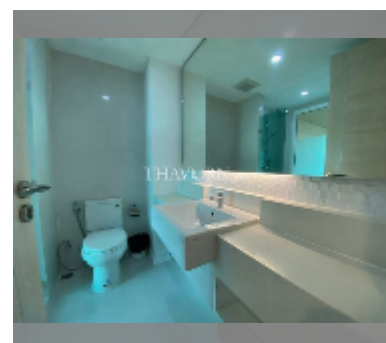

Condo for sale studio 27 m² in Seven Seas Jomtien, Pattaya

฿ 1,200,000

UNIT PARAMETERS:

UID	FS-242636
quota	foreign quota
type	studio
size	27m ²
floor	6
view	city view

PROJECT PARAMETERS:

district	Jomtien
buildings	7
floors	8
built in	2016
maintenance	฿ 12,960/year

Chill zone: chill zone, garden.

Health zone: gym, sauna, massage.

Other: reception, lobby, clubhouse, meeting room, games room, CCTV, security, minimart, laundry, room service.

details