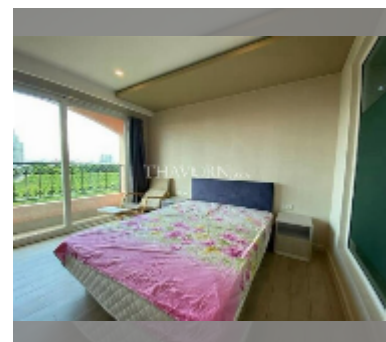

Condo for sale studio 27 m² in Seven Seas Jomtien, Pattaya

฿ 1,200,000

UNIT PARAMETERS:

UID	FS-242636
quota	foreign quota
type	studio
size	27m²
floor	6
view	city view

PROJECT PARAMETERS:

district	Jomtien
buildings	7
floors	8
built in	2016
maintenance	฿ 12,960/year

FACILITIES:

General information: resort, meters to beach: 700, minutes to beach: 7, shuttle bus, underground parking, open parking.

Swimming pool: swimming pool, kids pool, water slides, waterfall, jacuzzi, pool bar .

Chill zone: chill zone, garden.

Health zone: gym, sauna, massage.

Other: reception, lobby, clubhouse, meeting room, games room, CCTV, security, minimart, laundry, room service.