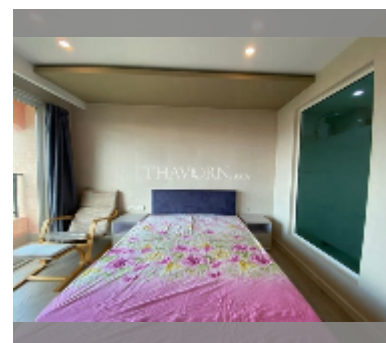

Condo for sale studio 27 m² in Seven Seas Jomtien, Pattaya

฿ 1,200,000

UNIT PARAMETERS:

UID	FS-242636
quota	foreign quota
type	studio
size	27m²
floor	6
view	city view

PROJECT PARAMETERS:

district	Jomtien
buildings	7
floors	8
built in	2016
maintenance	฿ 12,960/year

FACILITIES:

General information: resort, meters to beach: 700, minutes to beach: 7, shuttle bus, underground parking, open parking.

Swimming pool: swimming pool, kids pool, water slides, waterfall, jacuzzi, pool bar .

Chill zone: chill zone, garden.

Health zone: gym, sauna, massage.

Other: reception, lobby, clubhouse, meeting room, games room, CCTV, security, minimart, laundry, room service.