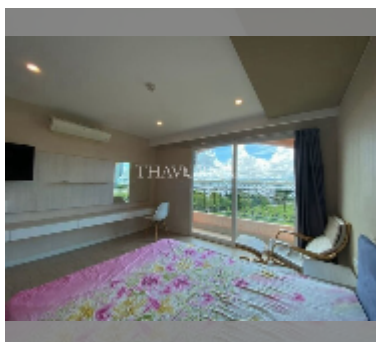

Condo for sale studio 27 m² in Seven Seas Jomtien, Pattaya

฿ 1,200,000

UNIT PARAMETERS:

UID	FS-242636
quota	foreign quota
type	studio
size	27m²
floor	6
view	city view

PROJECT PARAMETERS:

district	Jomtien
buildings	7
floors	8
built in	2016
maintenance	฿ 12,960/year

FACILITIES:

General information: resort, meters to beach: 700, minutes to beach: 7, shuttle bus, underground parking, open parking.

Swimming pool: swimming pool, kids pool, water slides, waterfall, jacuzzi, pool bar .

Chill zone: chill zone, garden.

Health zone: gym, sauna, massage.

Other: reception, lobby, clubhouse, meeting room, games room, CCTV, security, minimart, laundry, room service.