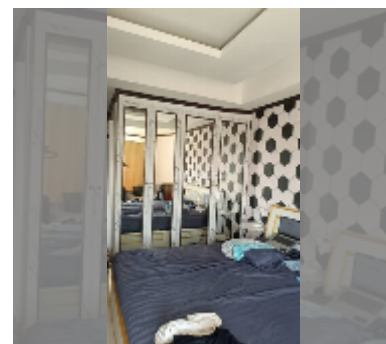

Condo for sale studio 28.79 m² in View Talay 1, Pattaya

฿ 1,635,000

UNIT PARAMETERS:

UID	FS-242635
quota	thai quota
type	studio
size	28.79m²
floor	14
view	city view
online viewing	yes

PROJECT PARAMETERS:

district	Thappraya
buildings	2
floors	15
built in	1997
maintenance	฿ 6,910/year

FACILITIES:

General information: highrise, meters to beach: 600, minutes to beach: 10, open parking.

Swimming pool: swimming pool, kids pool.

Chill zone: garden.

Health zone: massage.

Other: lobby, CCTV, security, minimart, laundry, room service.