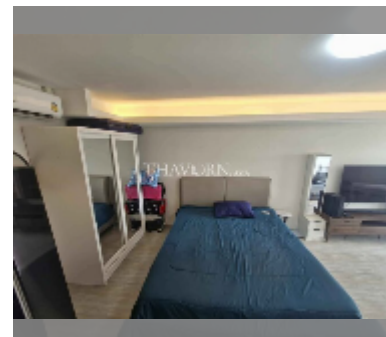

Condo for sale studio 33 m² in Jomtien beach condominium, Pattaya

฿ 1,870,000

UNIT PARAMETERS:

UID	FS-242631
quota	thai quota
type	studio
size	33m ²
floor	12
view	sea view
equipment: furniture, air conditioner, television, washing-machine, refrigerator	

PROJECT PARAMETERS:

district	Jomtien
buildings	5
floors	18
built in	1993

FACILITIES:

- General information: highrise, open parking.
- Swimming pool: swimming pool.
- Chill zone: chill zone.
- Health zone: gym.
- Other: CCTV, security, minimart.