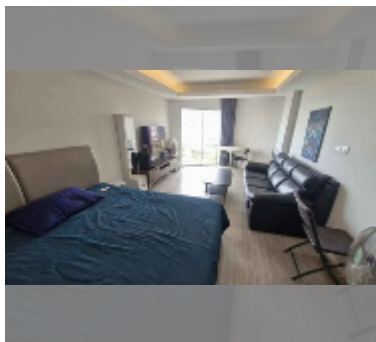

Condo for sale studio 33 m² in Jomtien beach condominium, Pattaya

฿ 1,870,000

UNIT PARAMETERS:

UID	FS-242631
quota	thai quota
type	studio
size	33m²
floor	12
view	sea view
equipment: furniture, air conditioner, television, washing-machine, refrigerator	

PROJECT PARAMETERS:

district	Jomtien
buildings	5
floors	18
built in	1993

FACILITIES:

- General information: highrise, open parking.
- Swimming pool: swimming pool.
- Chill zone: chill zone.
- Health zone: gym.
- Other: CCTV, security, minimart.