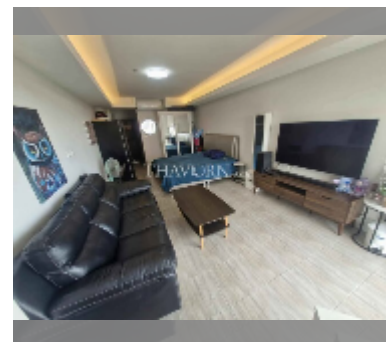

Condo for sale studio 33 m² in Jomtien beach condominium, Pattaya

฿ 1,870,000

UNIT PARAMETERS:

UID	FS-242631
quota	thai quota
type	studio
size	33m²
floor	12
view	sea view
equipment: furniture, air conditioner, television, washing-machine, refrigerator	

PROJECT PARAMETERS:

district	Jomtien
buildings	5
floors	18
built in	1993

FACILITIES:

- General information: highrise, open parking.
- Swimming pool: swimming pool.
- Chill zone: chill zone.
- Health zone: gym.
- Other: CCTV, security, minimart.