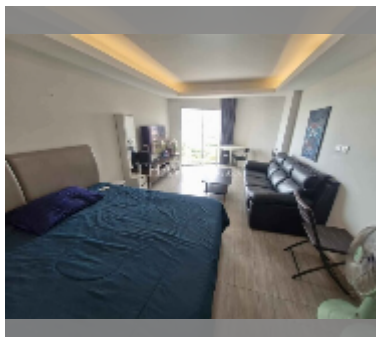

Condo for sale studio 33 m² in Jomtien beach condominium, Pattaya

฿ 1,870,000

UNIT PARAMETERS:

UID	FS-242631
quota	thai quota
type	studio
size	33m²
floor	12
view	sea view
equipment: furniture, air conditioner, television, washing-machine, refrigerator	

PROJECT PARAMETERS:

district	Jomtien
buildings	5
floors	18
built in	1993

FACILITIES:

- General information: highrise, open parking.
- Swimming pool: swimming pool.
- Chill zone: chill zone.
- Health zone: gym.
- Other: CCTV, security, minimart.