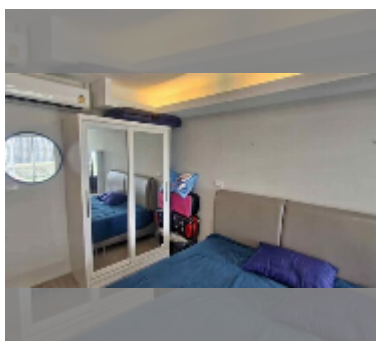

Condo for sale studio 33 m² in Jomtien beach condominium, Pattaya

฿ 1,870,000

UNIT PARAMETERS:

UID	FS-242631
quota	thai quota
type	studio
size	33m²
floor	12
view	sea view
equipment: furniture, air conditioner, television, washing-machine, refrigerator	

PROJECT PARAMETERS:

district	Jomtien
buildings	5
floors	18
built in	1993

FACILITIES:

- General information: highrise, open parking.
- Swimming pool: swimming pool.
- Chill zone: chill zone.
- Health zone: gym.
- Other: CCTV, security, minimart.