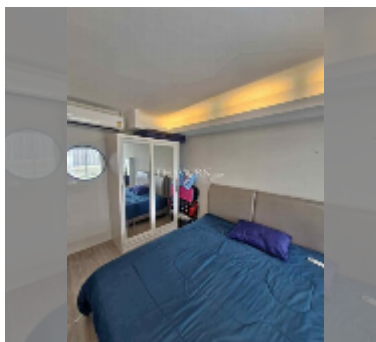

Condo for sale studio 33 m² in Jomtien beach condominium, Pattaya

฿ 1,870,000

UNIT PARAMETERS:

UID	FS-242631
quota	thai quota
type	studio
size	33m²
floor	12
view	sea view
equipment: furniture, air conditioner, television, washing-machine, refrigerator	

PROJECT PARAMETERS:

district	Jomtien
buildings	5
floors	18
built in	1993

FACILITIES:

- General information: highrise, open parking.
- Swimming pool: swimming pool.
- Chill zone: chill zone.
- Health zone: gym.
- Other: CCTV, security, minimart.