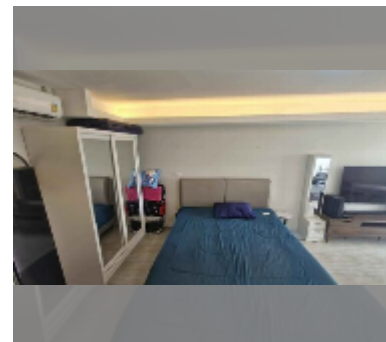

Condo for sale studio 33 m² in Jomtien beach condominium, Pattaya

฿ 1,870,000

UNIT PARAMETERS:

UID	FS-242631
quota	thai quota
type	studio
size	33m²
floor	12
view	sea view
equipment: furniture, air conditioner, television, washing-machine, refrigerator	

PROJECT PARAMETERS:

district	Jomtien
buildings	5
floors	18
built in	1993

FACILITIES:

- General information: highrise, open parking.
- Swimming pool: swimming pool.
- Chill zone: chill zone.
- Health zone: gym.
- Other: CCTV, security, minimart.