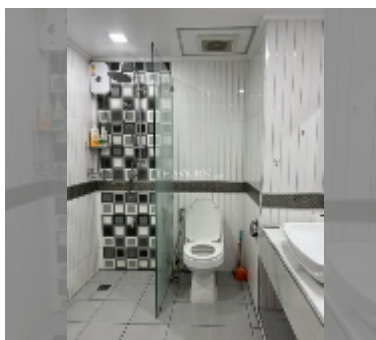

Condo for sale studio 32 m² in Jomtien beach condominium, Pattaya

฿ 1,650,000

UNIT PARAMETERS:

UID	FS-242629
quota	foreign quota
type	studio
size	32m²
floor	8
view	sea view
equipment: furniture, air conditioner, television, refrigerator	

PROJECT PARAMETERS:

district	Jomtien
buildings	5
floors	18
built in	1993

FACILITIES:

General information: highrise, open parking.

Swimming pool: swimming pool.

Chill zone: chill zone.

Health zone: gym.

Other: CCTV, security, minimart.