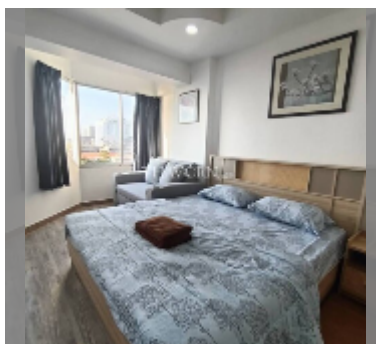

Condo for sale studio 30 m² in Thiantong Condotel, Pattaya

฿ 1,720,000

UNIT PARAMETERS:

UID	FS-242627
quota	thai quota
type	studio
size	30m ²
floor	7
view	sea view
quality	excellent
equipment: furniture, air conditioner, refrigerator	

PROJECT PARAMETERS:

district	Jomtien
buildings	2
floors	17

FACILITIES:

General information: highrise, multi-level parking, covered parking.
Swimming pool: swimming pool.
Other: lobby, CCTV, security.

[details](#)