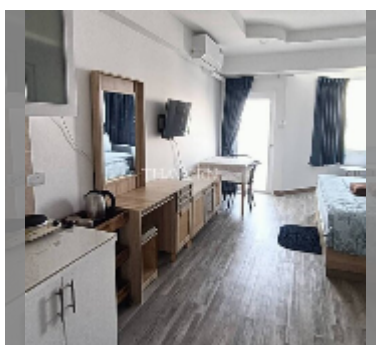

Condo for sale studio 30 m² in Thiantong Condotel, Pattaya

฿ 1,720,000

UNIT PARAMETERS:

UID	FS-242627
quota	thai quota
type	studio
size	30m ²
floor	7
view	sea view
quality	excellent
equipment: furniture, air conditioner, refrigerator	

PROJECT PARAMETERS:

district	Jomtien
buildings	2
floors	17

FACILITIES:

General information: highrise, multi-level parking, covered parking.
Swimming pool: swimming pool.
Other: lobby, CCTV, security.

[details](#)