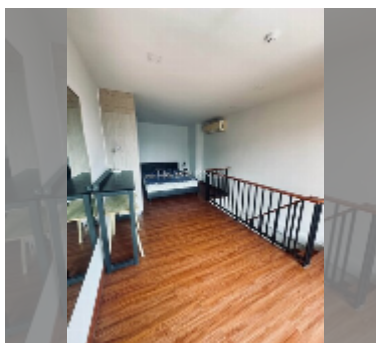

Condo for sale 1 bedroom 48 m² in Laguna Beach Resort 2, Pattaya

฿ 2,400,000

UNIT PARAMETERS:

UID	FS-242624
quota	foreign quota
type	1 bedroom
size	48m²
floor	7
view	pool view
quality	good
equipment: furniture, air conditioner, television, washing-machine, refrigerator	

PROJECT PARAMETERS:

district	Jomtien
buildings	4
floors	8
built in	2016

FACILITIES:

General information: resort, meters to beach: 700, minutes to beach: 10, underground parking.

Swimming pool: swimming pool, kids pool, water slides, waterfall, jacuzzi, pool bar .

Chill zone: chill zone, garden.

Health zone: gym, sauna, massage.

Other: reception, lobby, clubhouse, kids playgarden, CCTV, security, minimart, laundry.