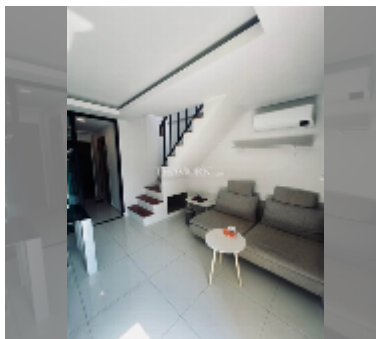

Condo for sale 1 bedroom 48 m² in Laguna Beach Resort 2, Pattaya

฿ 2,400,000

UNIT PARAMETERS:

UID	FS-242624
quota	foreign quota
type	1 bedroom
size	48m ²
floor	7
view	pool view
quality	good
equipment: furniture, air conditioner, television, washing-machine, refrigerator	

PROJECT PARAMETERS:

district	Jomtien
buildings	4
floors	8
built in	2016

FACILITIES:

General information: resort, meters to beach: 700, minutes to beach: 10, underground parking.

Swimming pool: swimming pool, kids pool, water slides, waterfall, jacuzzi, pool bar .

Chill zone: chill zone, garden.

Health zone: gym, sauna, massage.

Other: reception, lobby, clubhouse, kids playgarden, CCTV, security, minimart, laundry.

[details](#)