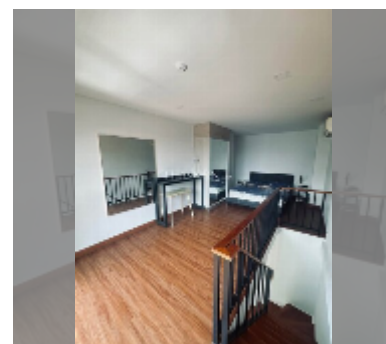

Condo for sale 1 bedroom 48 m² in Laguna Beach Resort 2, Pattaya

฿ 2,400,000

UNIT PARAMETERS:

UID	FS-242624
quota	foreign quota
type	1 bedroom
size	48m²
floor	7
view	pool view
quality	good
equipment: furniture, air conditioner, television, washing-machine, refrigerator	

PROJECT PARAMETERS:

district	Jomtien
buildings	4
floors	8
built in	2016

FACILITIES:

General information: resort, meters to beach: 700, minutes to beach: 10, underground parking.

Swimming pool: swimming pool, kids pool, water slides, waterfall, jacuzzi, pool bar .

Chill zone: chill zone, garden.

Health zone: gym, sauna, massage.

Other: reception, lobby, clubhouse, kids playgarden, CCTV, security, minimart, laundry.