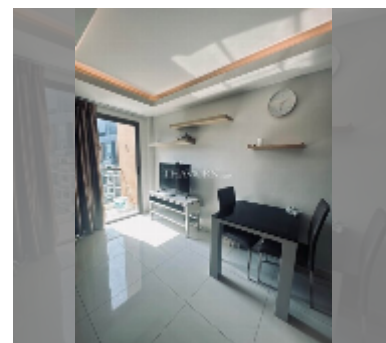

Condo for sale 1 bedroom 48 m² in Laguna Beach Resort 2, Pattaya

฿ 2,400,000

UNIT PARAMETERS:

UID	FS-242624
quota	foreign quota
type	1 bedroom
size	48m ²
floor	7
view	pool view
quality	good
equipment: furniture, air conditioner, television, washing-machine, refrigerator	

PROJECT PARAMETERS:

district	Jomtien
buildings	4
floors	8
built in	2016

FACILITIES:

General information: resort, meters to beach: 700, minutes to beach: 10, underground parking.

Swimming pool: swimming pool, kids pool, water slides, waterfall, jacuzzi, pool bar .

Chill zone: chill zone, garden.

Health zone: gym, sauna, massage.

Other: reception, lobby, clubhouse, kids playgarden, CCTV, security, minimart, laundry.

[details](#)