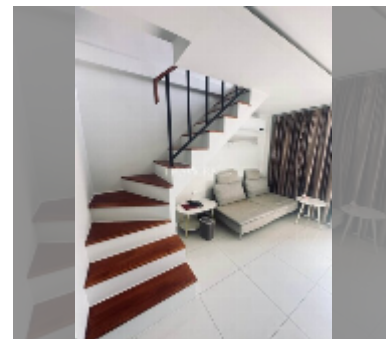

Condo for sale 1 bedroom 48 m² in Laguna Beach Resort 2, Pattaya

฿ 2,400,000

UNIT PARAMETERS:

UID	FS-242624
quota	foreign quota
type	1 bedroom
size	48m²
floor	7
view	pool view
quality	good
equipment: furniture, air conditioner, television, washing-machine, refrigerator	

PROJECT PARAMETERS:

district	Jomtien
buildings	4
floors	8
built in	2016

FACILITIES:

General information: resort, meters to beach: 700, minutes to beach: 10, underground parking.

Swimming pool: swimming pool, kids pool, water slides, waterfall, jacuzzi, pool bar .

Chill zone: chill zone, garden.

Health zone: gym, sauna, massage.

Other: reception, lobby, clubhouse, kids playgarden, CCTV, security, minimart, laundry.