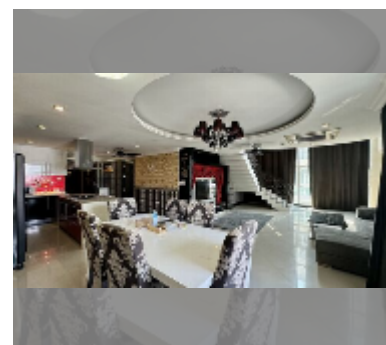

Condo for sale 2 bedroom 204 m² in LK Legend, Pattaya

฿ 12,490,000

UNIT PARAMETERS:

UID	FS-242620
quota	foreign quota
type	2 bedroom
size	204m ²
floor	6
view	pool view
quality	good
equipment: air conditioner, television, washing-machine, refrigerator	
online viewing	yes

Chill zone: chill zone, garden, barbeque areas.

Health zone: gym, sauna.

Other: reception, lobby, CCTV, security.

details