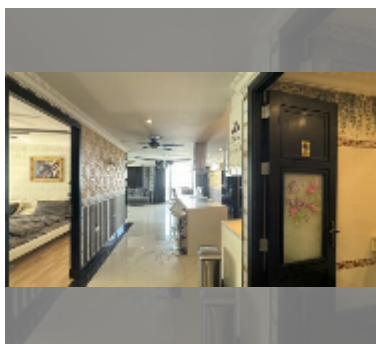

Condo for sale 2 bedroom 204 m² in LK Legend, Pattaya

฿ 12,490,000

UNIT PARAMETERS:

UID	FS-242620
quota	foreign quota
type	2 bedroom
size	204m²
floor	6
view	pool view
quality	good
equipment: air conditioner, television, washing-machine, refrigerator	
online viewing	yes

PROJECT PARAMETERS:

district	Central Pattaya
buildings	4
floors	6
built in	2010
maintenance	฿ 85,680/year

FACILITIES:

General information: lowrise, open parking, covered parking.

Swimming pool: swimming pool, kids pool, sunbathing area.

Chill zone: chill zone, garden, barbeque areas.

Health zone: gym, sauna.

Other: reception, lobby, CCTV, security.