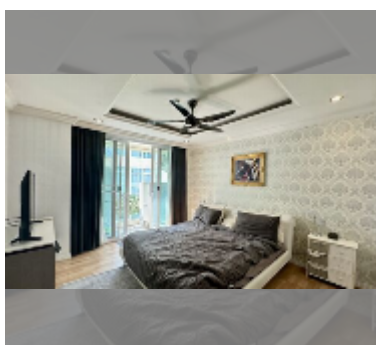

Condo for sale 2 bedroom 204 m² in LK Legend, Pattaya

฿ 12,490,000

UNIT PARAMETERS:

UID	FS-242620
quota	foreign quota
type	2 bedroom
size	204m²
floor	6
view	pool view
quality	good
equipment: air conditioner, television, washing-machine, refrigerator	
online viewing	yes

PROJECT PARAMETERS:

district	Central Pattaya
buildings	4
floors	6
built in	2010
maintenance	฿ 85,680/year

FACILITIES:

General information: lowrise, open parking, covered parking.

Swimming pool: swimming pool, kids pool, sunbathing area.

Chill zone: chill zone, garden, barbeque areas.

Health zone: gym, sauna.

Other: reception, lobby, CCTV, security.