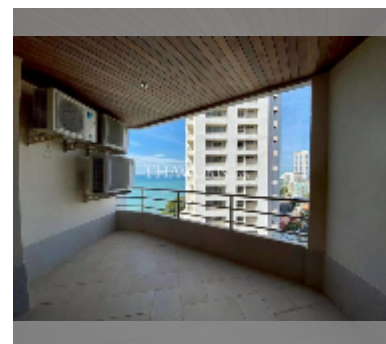

Condo for sale 2 bedroom 137 m² in View Talay 3, Pattaya

฿ 10,690,000

UNIT PARAMETERS:

UID	FS-242616
quota	foreign quota
type	2 bedroom
size	137m²
floor	11
view	sea view

equipment: furniture, air conditioner, television, refrigerator

PROJECT PARAMETERS:

district	Pratumnak
buildings	2
floors	20
built in	2006
maintenance	฿ 32,880/year

FACILITIES:

General information: highrise, meters to beach: 50, minutes to beach: 1, open parking, covered parking.

Swimming pool: swimming pool, kids pool.

Chill zone: chill zone, garden.

Other: reception, CCTV, security, minimart, laundry.