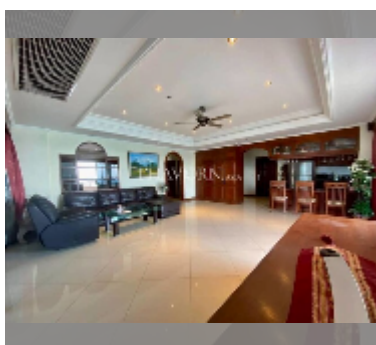

Condo for sale 2 bedroom 137 m² in View Talay 3, Pattaya

฿ 10,690,000

UNIT PARAMETERS:

UID	FS-242616
quota	foreign quota
type	2 bedroom
size	137m²
floor	11
view	sea view

equipment: furniture, air conditioner, television, refrigerator

PROJECT PARAMETERS:

district	Pratumnak
buildings	2
floors	20
built in	2006
maintenance	฿ 32,880/year

FACILITIES:

General information: highrise, meters to beach: 50, minutes to beach: 1, open parking, covered parking.

Swimming pool: swimming pool, kids pool.

Chill zone: chill zone, garden.

Other: reception, CCTV, security, minimart, laundry.