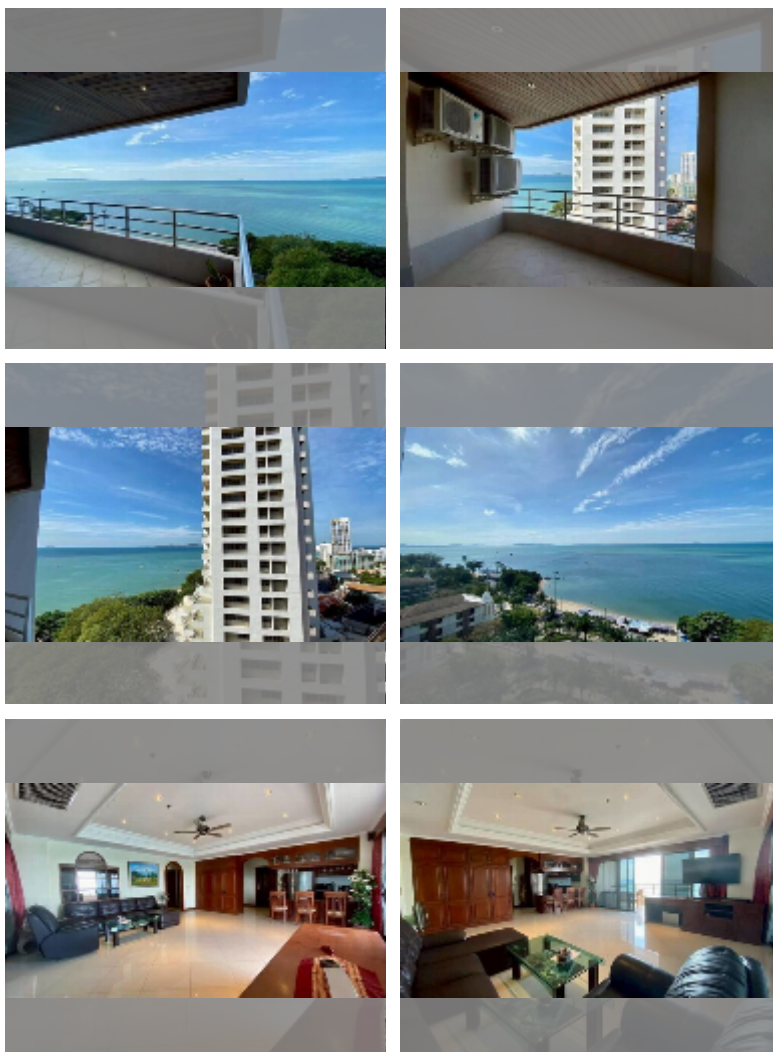

Condo for sale 2 bedroom 137 m² in View Talay 3, Pattaya

฿ 10,690,000

UNIT PARAMETERS:

UID	FS-242616
quota	foreign quota
type	2 bedroom
size	137m²
floor	11
view	sea view

equipment: furniture, air conditioner, television, refrigerator

PROJECT PARAMETERS:

district	Pratumnak
buildings	2
floors	20
built in	2006
maintenance	฿ 32,880/year

FACILITIES:

General information: highrise, meters to beach: 50, minutes to beach: 1, open parking, covered parking.

Swimming pool: swimming pool, kids pool.

Chill zone: chill zone, garden.

Other: reception, CCTV, security, minimart, laundry.