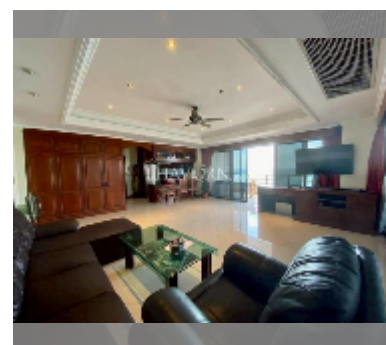

Condo for sale 2 bedroom 137 m² in View Talay 3, Pattaya

฿ 10,690,000

UNIT PARAMETERS:

UID	FS-242616
quota	foreign quota
type	2 bedroom
size	137m²
floor	11
view	sea view

equipment: furniture, air conditioner, television, refrigerator

PROJECT PARAMETERS:

district	Pratumnak
buildings	2
floors	20
built in	2006
maintenance	฿ 32,880/year

FACILITIES:

General information: highrise, meters to beach: 50, minutes to beach: 1, open parking, covered parking.

Swimming pool: swimming pool, kids pool.

Chill zone: chill zone, garden.

Other: reception, CCTV, security, minimart, laundry.