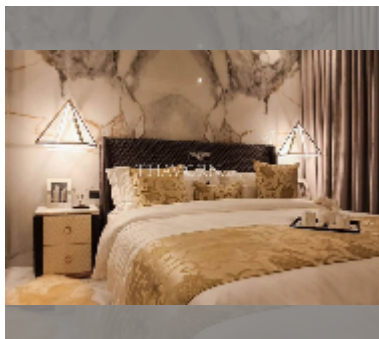

Condo for sale studio 29 m² in Grand Solaire Pattaya, Pattaya

฿ 3,090,000

UNIT PARAMETERS:

UID	FS-242615
quota	foreign quota
type	studio
size	29m²
floor	27
view	city view

PROJECT PARAMETERS:

district	Thappraya
buildings	1
floors	67
built in	2025
maintenance	฿ 13,920/year

FACILITIES:

General information: highrise, open parking, multy-level parking.

Swimming pool: swimming pool, rooftop pool, jacuzzi, sunbathing area.

Chill zone: chill zone, rooftop chillout.

Health zone: gym.

Other: lobby, CCTV, security, laundry.