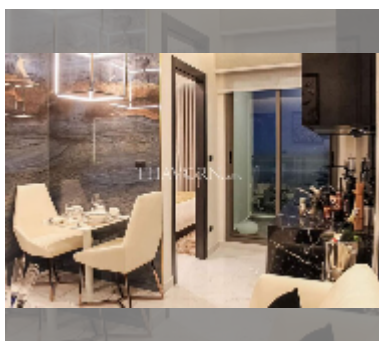

Condo for sale studio 29 m² in Grand Solaire Pattaya, Pattaya

฿ 3,090,000

UNIT PARAMETERS:

UID	FS-242615
quota	foreign quota
type	studio
size	29m²
floor	27
view	city view

PROJECT PARAMETERS:

district	Thappraya
buildings	1
floors	67
built in	2025
maintenance	฿ 13,920/year

FACILITIES:

General information: highrise, open parking, multy-level parking.

Swimming pool: swimming pool, rooftop pool, jacuzzi, sunbathing area.

Chill zone: chill zone, rooftop chillout.

Health zone: gym.

Other: lobby, CCTV, security, laundry.