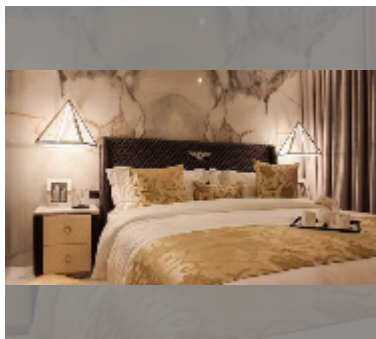

Condo for sale studio 29 m² in Grand Solaire Pattaya, Pattaya

฿ 3,090,000

UNIT PARAMETERS:

UID	FS-242615
quota	foreign quota
type	studio
size	29m²
floor	27
view	city view

PROJECT PARAMETERS:

district	Thappraya
buildings	1
floors	67
built in	2025
maintenance	฿ 13,920/year

FACILITIES:

General information: highrise, open parking, multy-level parking.

Swimming pool: swimming pool, rooftop pool, jacuzzi, sunbathing area.

Chill zone: chill zone, rooftop chillout.

Health zone: gym.

Other: lobby, CCTV, security, laundry.