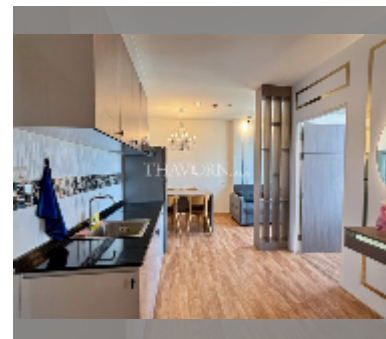

Condo for sale 2 bedroom 40 m² in The Twin Tower Jomtien, Pattaya

฿ 4,900,000

UNIT PARAMETERS:

UID	FS-242608
quota	foreign quota
type	2 bedroom
size	40m²
floor	29
view	partial sea view
quality	good

equipment: furniture, household appliances, air conditioner, internet, television, refrigerator

PROJECT PARAMETERS:

district	Jomtien
buildings	2
floors	31
built in	2015
maintenance	฿ 12,000/year

FACILITIES:

General information: highrise, meters to beach: 500, open parking, covered parking.

Swimming pool: swimming pool.

Health zone: gym.

Other: reception, lobby, CCTV, security, laundry.