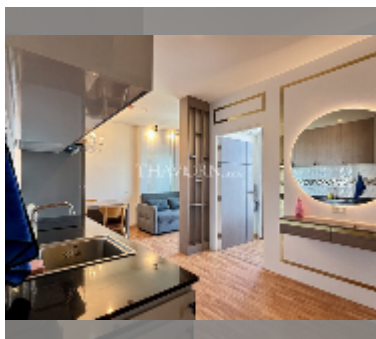

Condo for sale 2 bedroom 40 m² in The Twin Tower Jomtien, Pattaya

฿ 4,900,000

UNIT PARAMETERS:

UID	FS-242608
quota	foreign quota
type	2 bedroom
size	40m ²
floor	29
view	partial sea view
quality	good

equipment: furniture, household appliances, air conditioner, internet, television, refrigerator

Health zone: gym.

Other: reception, lobby, CCTV, security, laundry.

[details](#)