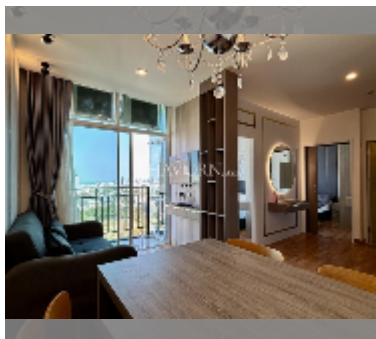

Condo for sale 2 bedroom 40 m² in The Twin Tower Jomtien, Pattaya

฿ 4,900,000

UNIT PARAMETERS:

UID	FS-242608
quota	foreign quota
type	2 bedroom
size	40m²
floor	29
view	partial sea view
quality	good

equipment: furniture, household appliances, air conditioner, internet, television, refrigerator

PROJECT PARAMETERS:

district	Jomtien
buildings	2
floors	31
built in	2015
maintenance	฿ 12,000/year

FACILITIES:

General information: highrise, meters to beach: 500, open parking, covered parking.

Swimming pool: swimming pool.

Health zone: gym.

Other: reception, lobby, CCTV, security, laundry.