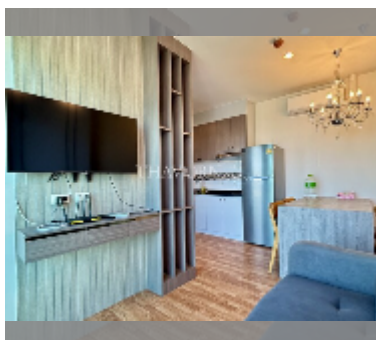

Condo for sale 2 bedroom 40 m² in The Twin Tower Jomtien, Pattaya

฿ 4,900,000

UNIT PARAMETERS:

UID	FS-242608
quota	foreign quota
type	2 bedroom
size	40m ²
floor	29
view	partial sea view
quality	good

equipment: furniture, household appliances, air conditioner, internet, television, refrigerator

Health zone: gym.

Other: reception, lobby, CCTV, security, laundry.

[details](#)