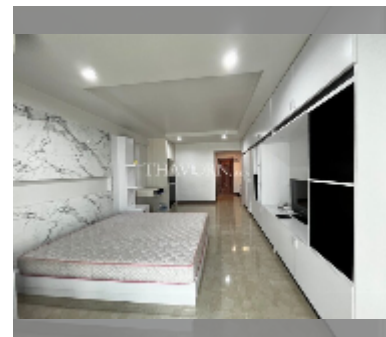

Condo for sale studio 40 m² in Sombat Pattaya Condotel, Pattaya

฿ 1,400,000

UNIT PARAMETERS:

UID	FS-242605
quota	thai quota
type	studio
size	40m²
floor	10
view	pool view
equipment: furniture, air conditioner, television, refrigerator	

PROJECT PARAMETERS:

district	Pratumnak
buildings	1
floors	13
built in	2000
maintenance	฿ 6,240/year

FACILITIES:

General information: highrise, meters to beach: 400, minutes to beach: 7, multy-level parking, covered parking.

Swimming pool: rooftop pool.

Chill zone: rooftop chillout.

Other: CCTV, security, laundry.