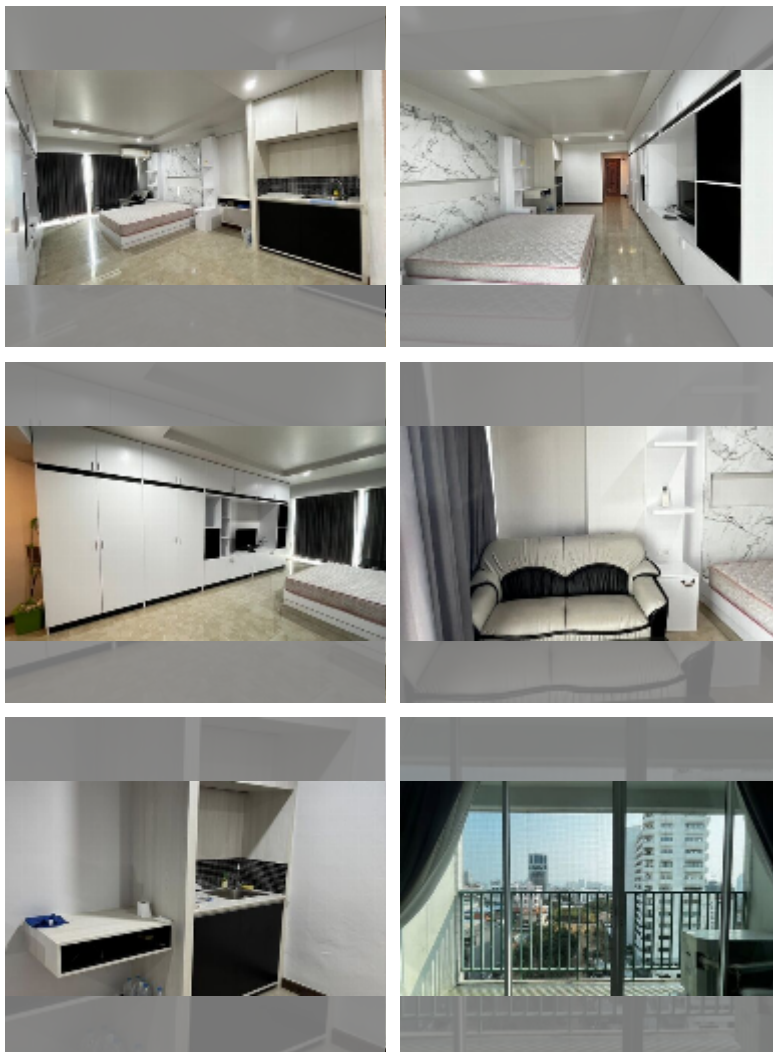

Condo for sale studio 40 m² in Sombat Pattaya Condotel, Pattaya

฿ 1,400,000

UNIT PARAMETERS:

UID	FS-242605
quota	thai quota
type	studio
size	40m²
floor	10
view	pool view
equipment: furniture, air conditioner, television, refrigerator	

PROJECT PARAMETERS:

district	Pratumnak
buildings	1
floors	13
built in	2000
maintenance	฿ 6,240/year

FACILITIES:

General information: highrise, meters to beach: 400, minutes to beach: 7, multy-level parking, covered parking.

Swimming pool: rooftop pool.

Chill zone: rooftop chillout.

Other: CCTV, security, laundry.