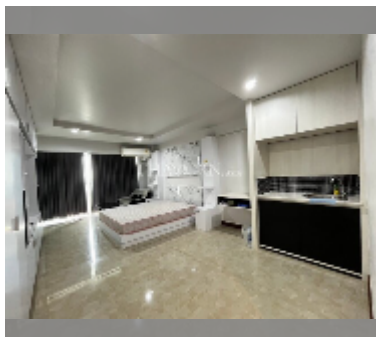

Condo for sale studio 40 m² in Sombat Pattaya Condotel, Pattaya

฿ 1,400,000

UNIT PARAMETERS:

UID	FS-242605
quota	thai quota
type	studio
size	40m²
floor	10
view	pool view
equipment: furniture, air conditioner, television, refrigerator	

PROJECT PARAMETERS:

district	Pratumnak
buildings	1
floors	13
built in	2000
maintenance	฿ 6,240/year

FACILITIES:

General information: highrise, meters to beach: 400, minutes to beach: 7, multy-level parking, covered parking.

Swimming pool: rooftop pool.

Chill zone: rooftop chillout.

Other: CCTV, security, laundry.