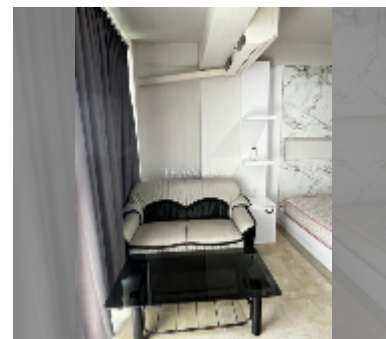

Condo for sale studio 40 m² in Sombat Pattaya Condotel, Pattaya

฿ 1,400,000

UNIT PARAMETERS:

UID	FS-242605
quota	thai quota
type	studio
size	40m²
floor	10
view	pool view
equipment: furniture, air conditioner, television, refrigerator	

PROJECT PARAMETERS:

district	Pratumnak
buildings	1
floors	13
built in	2000
maintenance	฿ 6,240/year

FACILITIES:

General information: highrise, meters to beach: 400, minutes to beach: 7, multy-level parking, covered parking.

Swimming pool: rooftop pool.

Chill zone: rooftop chillout.

Other: CCTV, security, laundry.