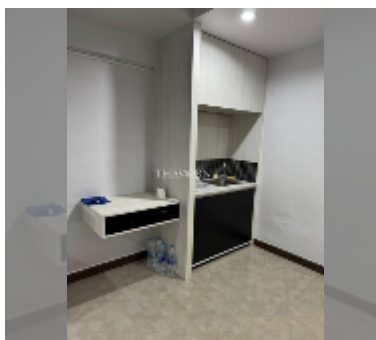

Condo for sale studio 40 m² in Sombat Pattaya Condotel, Pattaya

฿ 1,400,000

UNIT PARAMETERS:

UID	FS-242605
quota	thai quota
type	studio
size	40m²
floor	10
view	pool view
equipment: furniture, air conditioner, television, refrigerator	

PROJECT PARAMETERS:

district	Pratumnak
buildings	1
floors	13
built in	2000
maintenance	฿ 6,240/year

FACILITIES:

General information: highrise, meters to beach: 400, minutes to beach: 7, multy-level parking, covered parking.

Swimming pool: rooftop pool.

Chill zone: rooftop chillout.

Other: CCTV, security, laundry.