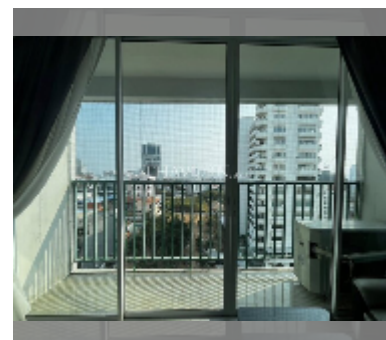

Condo for sale studio 40 m² in Sombat Pattaya Condotel, Pattaya

฿ 1,400,000

UNIT PARAMETERS:

UID	FS-242605
quota	thai quota
type	studio
size	40m ²
floor	10
view	pool view
equipment: furniture, air conditioner, television, refrigerator	

Swimming pool: rooftop pool.

Chill zone: rooftop chillout.

Other: CCTV, security, laundry.

[details](#)