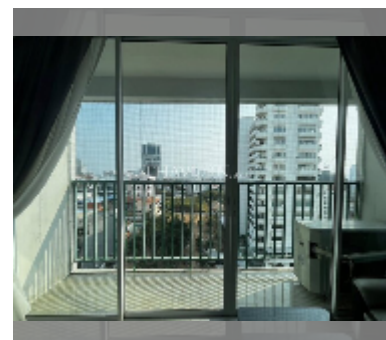

Condo for sale studio 40 m² in Sombat Pattaya Condotel, Pattaya

฿ 1,400,000

UNIT PARAMETERS:

UID	FS-242605
quota	thai quota
type	studio
size	40m²
floor	10
view	pool view
equipment: furniture, air conditioner, television, refrigerator	

PROJECT PARAMETERS:

district	Pratumnak
buildings	1
floors	13
built in	2000
maintenance	฿ 6,240/year

FACILITIES:

General information: highrise, meters to beach: 400, minutes to beach: 7, multy-level parking, covered parking.

Swimming pool: rooftop pool.

Chill zone: rooftop chillout.

Other: CCTV, security, laundry.