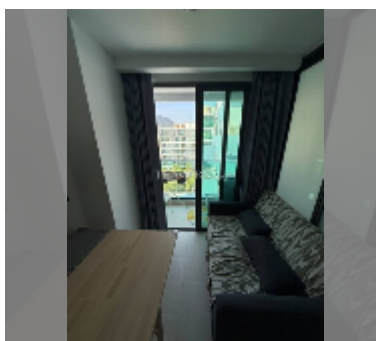

Condo for sale 1 bedroom 27 m² in The Breeze Beach Side, Pattaya

฿ 2,700,000

UNIT PARAMETERS:

UID	FS-242601
quota	company ownership
type	1 bedroom
size	27m²
floor	7
view	partial sea view
quality	excellent
equipment: furniture, kitchen appliances, air conditioner, television, refrigerator	

PROJECT PARAMETERS:

district	Bang Saray
buildings	1
floors	8
built in	2022

FACILITIES:

General information: lowrise, covered parking.

Swimming pool: swimming pool.

Chill zone: garden.

Health zone: gym, sauna.

Other: CCTV, security.