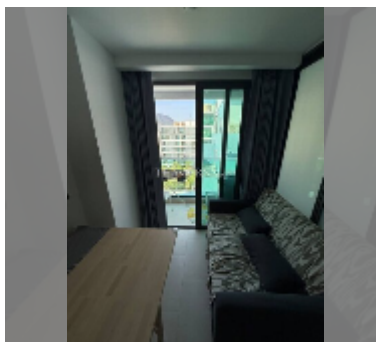

Condo for sale 1 bedroom 27 m² in The Breeze Beach Side, Pattaya

฿ 2,700,000

UNIT PARAMETERS:

UID	FS-242601
quota	company ownership
type	1 bedroom
size	27m ²
floor	7
view	partial sea view
quality	excellent
equipment: furniture, kitchen appliances, air conditioner, television, refrigerator	

PROJECT PARAMETERS:

district	Bang Saray
buildings	1
floors	8
built in	2022

FACILITIES:

- General information: lowrise, covered parking.
- Swimming pool: swimming pool.
- Chill zone: garden.
- Health zone: gym, sauna.
- Other: CCTV, security.