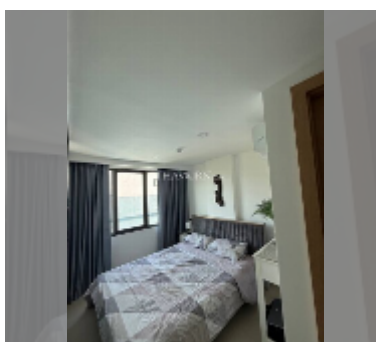

Condo for sale 1 bedroom 27 m² in The Breeze Beach Side, Pattaya

฿ 2,700,000

UNIT PARAMETERS:

UID	FS-242601
quota	company ownership
type	1 bedroom
size	27m²
floor	7
view	partial sea view
quality	excellent
equipment: furniture, kitchen appliances, air conditioner, television, refrigerator	

PROJECT PARAMETERS:

district	Bang Saray
buildings	1
floors	8
built in	2022

FACILITIES:

General information: lowrise, covered parking.

Swimming pool: swimming pool.

Chill zone: garden.

Health zone: gym, sauna.

Other: CCTV, security.