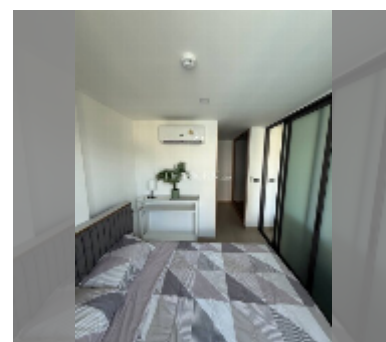

Condo for sale 1 bedroom 27 m² in The Breeze Beach Side, Pattaya

฿ 2,700,000

UNIT PARAMETERS:

UID	FS-242601
quota	company ownership
type	1 bedroom
size	27m²
floor	7
view	partial sea view
quality	excellent
equipment: furniture, kitchen appliances, air conditioner, television, refrigerator	

PROJECT PARAMETERS:

district	Bang Saray
buildings	1
floors	8
built in	2022

FACILITIES:

General information: lowrise, covered parking.

Swimming pool: swimming pool.

Chill zone: garden.

Health zone: gym, sauna.

Other: CCTV, security.