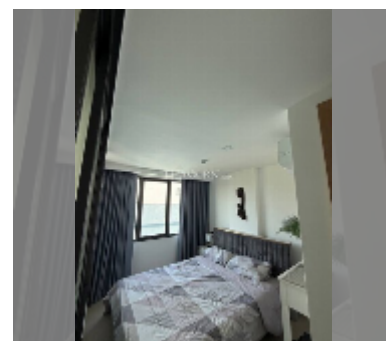

Condo for sale 1 bedroom 27 m² in The Breeze Beach Side, Pattaya

฿ 2,700,000

UNIT PARAMETERS:

UID	FS-242601
quota	company ownership
type	1 bedroom
size	27m²
floor	7
view	partial sea view
quality	excellent
equipment: furniture, kitchen appliances, air conditioner, television, refrigerator	

PROJECT PARAMETERS:

district	Bang Saray
buildings	1
floors	8
built in	2022

FACILITIES:

General information: lowrise, covered parking.

Swimming pool: swimming pool.

Chill zone: garden.

Health zone: gym, sauna.

Other: CCTV, security.