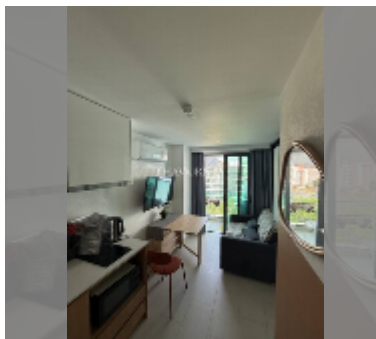

Condo for sale 1 bedroom 27 m² in The Breeze Beach Side, Pattaya

฿ 2,700,000

UNIT PARAMETERS:

UID	FS-242601
quota	company ownership
type	1 bedroom
size	27m²
floor	7
view	partial sea view
quality	excellent
equipment: furniture, kitchen appliances, air conditioner, television, refrigerator	

PROJECT PARAMETERS:

district	Bang Saray
buildings	1
floors	8
built in	2022

FACILITIES:

General information: lowrise, covered parking.

Swimming pool: swimming pool.

Chill zone: garden.

Health zone: gym, sauna.

Other: CCTV, security.