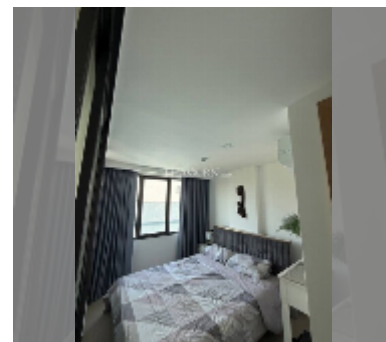

Condo for sale 1 bedroom 27 m² in The Breeze Beach Side, Pattaya

฿ 2,700,000

UNIT PARAMETERS:

UID	FS-242601
quota	company ownership
type	1 bedroom
size	27m ²
floor	7
view	partial sea view
quality	excellent
equipment: furniture, kitchen appliances, air conditioner, television, refrigerator	

PROJECT PARAMETERS:

district	Bang Saray
buildings	1
floors	8
built in	2022

FACILITIES:

- General information: lowrise, covered parking.
- Swimming pool: swimming pool.
- Chill zone: garden.
- Health zone: gym, sauna.
- Other: CCTV, security.