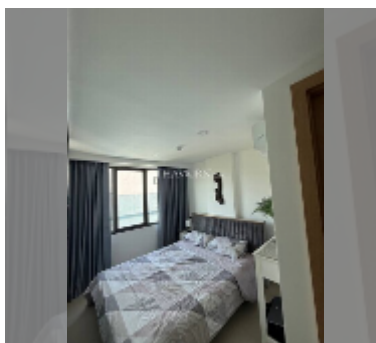

Condo for sale 1 bedroom 27 m² in The Breeze Beach Side, Pattaya

฿ 2,700,000

UNIT PARAMETERS:

UID	FS-242601
quota	company ownership
type	1 bedroom
size	27m ²
floor	7
view	partial sea view
quality	excellent
equipment: furniture, kitchen appliances, air conditioner, television, refrigerator	

PROJECT PARAMETERS:

district	Bang Saray
buildings	1
floors	8
built in	2022

FACILITIES:

- General information: lowrise, covered parking.
- Swimming pool: swimming pool.
- Chill zone: garden.
- Health zone: gym, sauna.
- Other: CCTV, security.