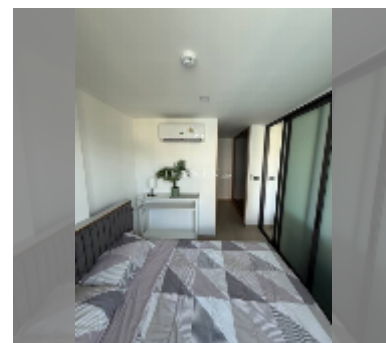

Condo for sale 1 bedroom 27 m² in The Breeze Beach Side, Pattaya

฿ 2,700,000

UNIT PARAMETERS:

UID	FS-242601
quota	company ownership
type	1 bedroom
size	27m ²
floor	7
view	partial sea view
quality	excellent
equipment: furniture, kitchen appliances, air conditioner, television, refrigerator	

PROJECT PARAMETERS:

district	Bang Saray
buildings	1
floors	8
built in	2022

FACILITIES:

- General information: lowrise, covered parking.
- Swimming pool: swimming pool.
- Chill zone: garden.
- Health zone: gym, sauna.
- Other: CCTV, security.