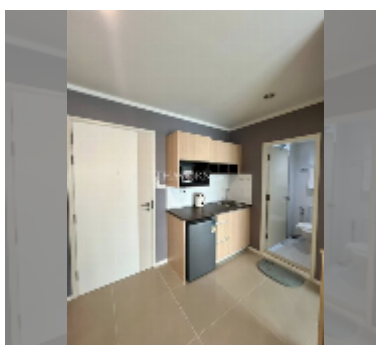

Condo for sale 1 bedroom 32 m² in Lumpini Park Beach Jomtien, Pattaya

฿ 2,490,000

UNIT PARAMETERS:

UID	FS-242600
quota	thai quota
type	1 bedroom
size	32m²
floor	12
view	sea view
quality	good
equipment: furniture, air conditioner, television, washing-machine, refrigerator	

PROJECT PARAMETERS:

district	Jomtien
buildings	3
floors	30
built in	2013
maintenance	฿ 15,360/year

FACILITIES:

General information: highrise, meters to beach: 50, minutes to beach: 1, open parking, multy-level parking.

Swimming pool: swimming pool, kids pool, rooftop pool, jacuzzi.

Chill zone: chill zone, garden, rooftop chillout.

Health zone: gym, sauna.

Other: reception, clubhouse, meeting room, games room, kids playgarden, CCTV, security.