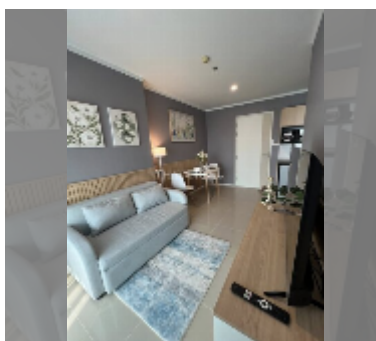

Condo for sale 1 bedroom 32 m² in Lumpini Park Beach Jomtien, Pattaya

฿ 2,490,000

UNIT PARAMETERS:

UID	FS-242600
quota	thai quota
type	1 bedroom
size	32m²
floor	12
view	sea view
quality	good
equipment: furniture, air conditioner, television, washing-machine, refrigerator	

PROJECT PARAMETERS:

district	Jomtien
buildings	3
floors	30
built in	2013
maintenance	฿ 15,360/year

FACILITIES:

General information: highrise, meters to beach: 50, minutes to beach: 1, open parking, multy-level parking.

Swimming pool: swimming pool, kids pool, rooftop pool, jacuzzi.

Chill zone: chill zone, garden, rooftop chillout.

Health zone: gym, sauna.

Other: reception, clubhouse, meeting room, games room, kids playgarden, CCTV, security.