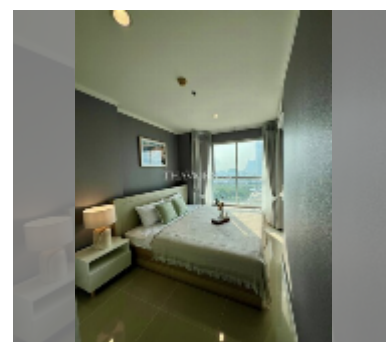

Condo for sale 1 bedroom 32 m² in Lumpini Park Beach Jomtien, Pattaya

฿ 2,490,000

UNIT PARAMETERS:

UID	FS-242600
quota	thai quota
type	1 bedroom
size	32m²
floor	12
view	sea view
quality	good
equipment: furniture, air conditioner, television, washing-machine, refrigerator	

PROJECT PARAMETERS:

district	Jomtien
buildings	3
floors	30
built in	2013
maintenance	฿ 15,360/year

FACILITIES:

General information: highrise, meters to beach: 50, minutes to beach: 1, open parking, multy-level parking.

Swimming pool: swimming pool, kids pool, rooftop pool, jacuzzi.

Chill zone: chill zone, garden, rooftop chillout.

Health zone: gym, sauna.

Other: reception, clubhouse, meeting room, games room, kids playgarden, CCTV, security.