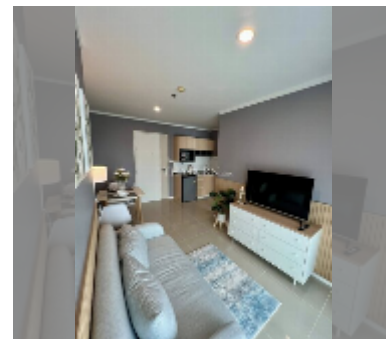

Condo for sale 1 bedroom 32 m² in Lumpini Park Beach Jomtien, Pattaya

฿ 2,490,000

UNIT PARAMETERS:

UID	FS-242600
quota	thai quota
type	1 bedroom
size	32m²
floor	12
view	sea view
quality	good
equipment: furniture, air conditioner, television, washing-machine, refrigerator	

PROJECT PARAMETERS:

district	Jomtien
buildings	3
floors	30
built in	2013
maintenance	฿ 15,360/year

FACILITIES:

General information: highrise, meters to beach: 50, minutes to beach: 1, open parking, multy-level parking.

Swimming pool: swimming pool, kids pool, rooftop pool, jacuzzi.

Chill zone: chill zone, garden, rooftop chillout.

Health zone: gym, sauna.

Other: reception, clubhouse, meeting room, games room, kids playgarden, CCTV, security.