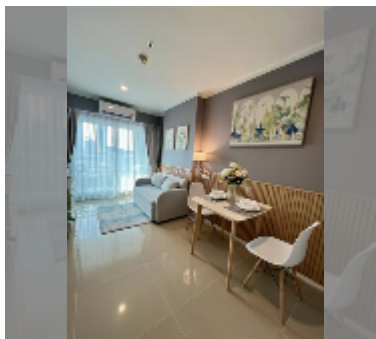

Condo for sale 1 bedroom 32 m² in Lumpini Park Beach Jomtien, Pattaya

฿ 2,490,000

UNIT PARAMETERS:

UID	FS-242600
quota	thai quota
type	1 bedroom
size	32m²
floor	12
view	sea view
quality	good
equipment: furniture, air conditioner, television, washing-machine, refrigerator	

PROJECT PARAMETERS:

district	Jomtien
buildings	3
floors	30
built in	2013
maintenance	฿ 15,360/year

FACILITIES:

General information: highrise, meters to beach: 50, minutes to beach: 1, open parking, multy-level parking.

Swimming pool: swimming pool, kids pool, rooftop pool, jacuzzi.

Chill zone: chill zone, garden, rooftop chillout.

Health zone: gym, sauna.

Other: reception, clubhouse, meeting room, games room, kids playgarden, CCTV, security.