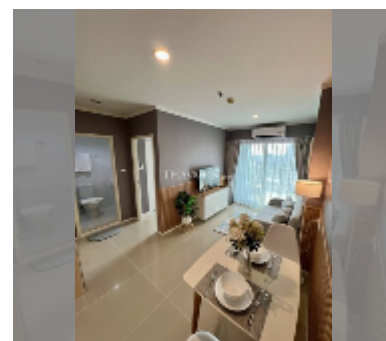

Condo for sale 1 bedroom 32 m² in Lumpini Park Beach Jomtien, Pattaya

฿ 2,490,000

UNIT PARAMETERS:

UID	FS-242600
quota	thai quota
type	1 bedroom
size	32m²
floor	12
view	sea view
quality	good
equipment: furniture, air conditioner, television, washing-machine, refrigerator	

PROJECT PARAMETERS:

district	Jomtien
buildings	3
floors	30
built in	2013
maintenance	฿ 15,360/year

FACILITIES:

General information: highrise, meters to beach: 50, minutes to beach: 1, open parking, multy-level parking.

Swimming pool: swimming pool, kids pool, rooftop pool, jacuzzi.

Chill zone: chill zone, garden, rooftop chillout.

Health zone: gym, sauna.

Other: reception, clubhouse, meeting room, games room, kids playgarden, CCTV, security.