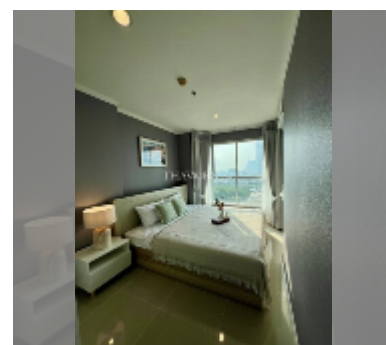

Condo for sale 1 bedroom 32 m² in Lumpini Park Beach Jomtien, Pattaya

฿ 2,490,000

UNIT PARAMETERS:

UID	FS-242600
quota	thai quota
type	1 bedroom
size	32m²
floor	12
view	sea view
quality	good
equipment: furniture, air conditioner, television, washing-machine, refrigerator	

PROJECT PARAMETERS:

district	Jomtien
buildings	3
floors	30
built in	2013
maintenance	฿ 15,360/year

FACILITIES:

General information: highrise, meters to beach: 50, minutes to beach: 1, open parking, multy-level parking.

Swimming pool: swimming pool, kids pool, rooftop pool, jacuzzi.

Chill zone: chill zone, garden, rooftop chillout.

Health zone: gym, sauna.

Other: reception, clubhouse, meeting room, games room, kids playgarden, CCTV, security.