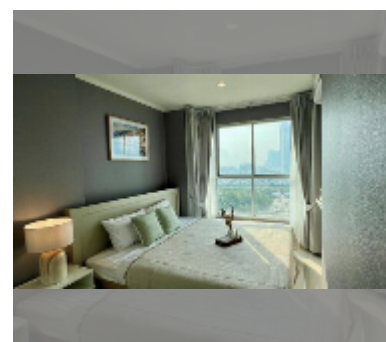

Condo for sale 1 bedroom 32 m² in Lumpini Park Beach Jomtien, Pattaya

฿ 2,490,000

UNIT PARAMETERS:

UID	FS-242600
quota	thai quota
type	1 bedroom
size	32m²
floor	12
view	sea view
quality	good
equipment: furniture, air conditioner, television, washing-machine, refrigerator	

PROJECT PARAMETERS:

district	Jomtien
buildings	3
floors	30
built in	2013
maintenance	฿ 15,360/year

FACILITIES:

General information: highrise, meters to beach: 50, minutes to beach: 1, open parking, multy-level parking.

Swimming pool: swimming pool, kids pool, rooftop pool, jacuzzi.

Chill zone: chill zone, garden, rooftop chillout.

Health zone: gym, sauna.

Other: reception, clubhouse, meeting room, games room, kids playgarden, CCTV, security.