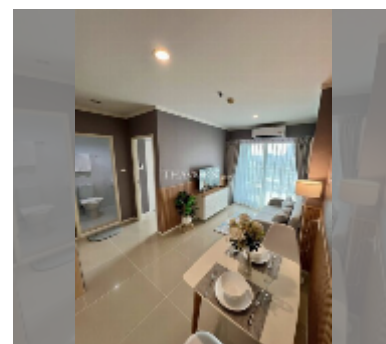

Condo for sale 1 bedroom 32 m² in Lumpini Park Beach Jomtien, Pattaya

฿ 2,490,000

UNIT PARAMETERS:

UID	FS-242600
quota	thai quota
type	1 bedroom
size	32m²
floor	12
view	sea view
quality	good
equipment: furniture, air conditioner, television, washing-machine, refrigerator	

PROJECT PARAMETERS:

district	Jomtien
buildings	3
floors	30
built in	2013
maintenance	฿ 15,360/year

FACILITIES:

General information: highrise, meters to beach: 50, minutes to beach: 1, open parking, multy-level parking.

Swimming pool: swimming pool, kids pool, rooftop pool, jacuzzi.

Chill zone: chill zone, garden, rooftop chillout.

Health zone: gym, sauna.

Other: reception, clubhouse, meeting room, games room, kids playgarden, CCTV, security.