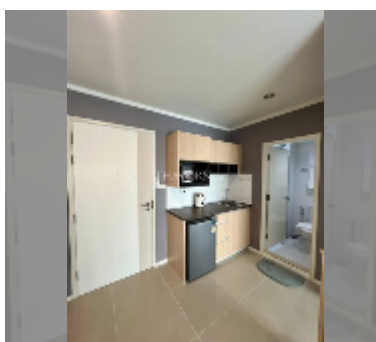

Condo for sale 1 bedroom 32 m² in Lumpini Park Beach Jomtien, Pattaya

฿ 2,490,000

UNIT PARAMETERS:

UID	FS-242600
quota	thai quota
type	1 bedroom
size	32m²
floor	12
view	sea view
quality	good
equipment: furniture, air conditioner, television, washing-machine, refrigerator	

PROJECT PARAMETERS:

district	Jomtien
buildings	3
floors	30
built in	2013
maintenance	฿ 15,360/year

FACILITIES:

General information: highrise, meters to beach: 50, minutes to beach: 1, open parking, multy-level parking.

Swimming pool: swimming pool, kids pool, rooftop pool, jacuzzi.

Chill zone: chill zone, garden, rooftop chillout.

Health zone: gym, sauna.

Other: reception, clubhouse, meeting room, games room, kids playgarden, CCTV, security.