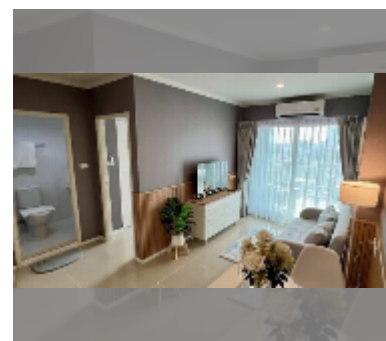

Condo for sale 1 bedroom 32 m² in Lumpini Park Beach Jomtien, Pattaya

฿ 2,490,000

UNIT PARAMETERS:

UID	FS-242600
quota	thai quota
type	1 bedroom
size	32m²
floor	12
view	sea view
quality	good
equipment: furniture, air conditioner, television, washing-machine, refrigerator	

PROJECT PARAMETERS:

district	Jomtien
buildings	3
floors	30
built in	2013
maintenance	฿ 15,360/year

FACILITIES:

General information: highrise, meters to beach: 50, minutes to beach: 1, open parking, multy-level parking.

Swimming pool: swimming pool, kids pool, rooftop pool, jacuzzi.

Chill zone: chill zone, garden, rooftop chillout.

Health zone: gym, sauna.

Other: reception, clubhouse, meeting room, games room, kids playgarden, CCTV, security.