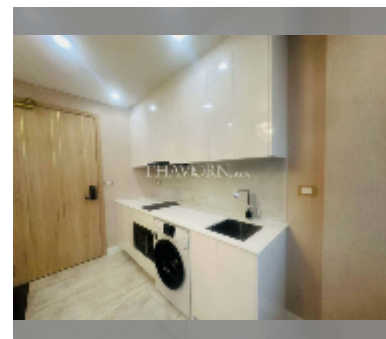

Condo for sale 1 bedroom 35 m² in Copacabana Beach Jomtien, Pattaya

฿ 4,550,000

UNIT PARAMETERS:

UID	FS-242599
quota	thai quota
type	1 bedroom
size	35m²
floor	9
view	sea view
quality	good
equipment: furniture, air conditioner, television, refrigerator	

PROJECT PARAMETERS:

district	Jomtien
buildings	1
floors	59
built in	2022
maintenance	฿ 21,000/year

FACILITIES:

General information: highrise, meters to beach: 50, minutes to beach: 1, shuttle bus, beach front, open parking, multy-level parking.

Swimming pool: swimming pool, rooftop pool, infinity view, jacuzzi, pool bar , sunbathing area.

Chill zone: chill zone, garden, rooftop chillout.

Health zone: gym, sauna, hamam.

Other: lobby, meeting room, games room, kids playgarden, CCTV, security.