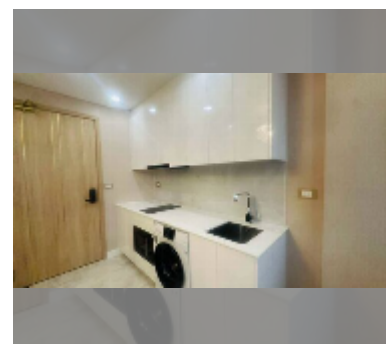

Condo for sale 1 bedroom 35 m² in Copacabana Beach Jomtien, Pattaya

฿ 4,550,000

UNIT PARAMETERS:

UID	FS-242599
quota	thai quota
type	1 bedroom
size	35m²
floor	9
view	sea view
quality	good
equipment: furniture, air conditioner, television, refrigerator	

PROJECT PARAMETERS:

district	Jomtien
buildings	1
floors	59
built in	2022
maintenance	B 21,000/year

FACILITIES:

General information: highrise, meters to beach: 50, minutes to beach: 1, shuttle bus, beach front, open parking, multy-level parking.

Swimming pool: swimming pool, rooftop pool, infinity view, jacuzzi, pool bar , sunbathing area.

Chill zone: chill zone, garden, rooftop chillout.

Health zone: gym, sauna, hamam.

Other: lobby, meeting room, games room, kids playgarden, CCTV, security.