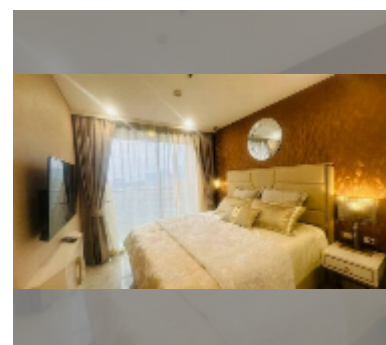

Condo for sale 1 bedroom 35 m² in Copacabana Beach Jomtien, Pattaya

฿ 4,550,000

UNIT PARAMETERS:

UID	FS-242599
quota	thai quota
type	1 bedroom
size	35m²
floor	9
view	sea view
quality	good
equipment: furniture, air conditioner, television, refrigerator	

PROJECT PARAMETERS:

district	Jomtien
buildings	1
floors	59
built in	2022
maintenance	B 21,000/year

FACILITIES:

General information: highrise, meters to beach: 50, minutes to beach: 1, shuttle bus, beach front, open parking, multy-level parking.

Swimming pool: swimming pool, rooftop pool, infinity view, jacuzzi, pool bar , sunbathing area.

Chill zone: chill zone, garden, rooftop chillout.

Health zone: gym, sauna, hamam.

Other: lobby, meeting room, games room, kids playgarden, CCTV, security.