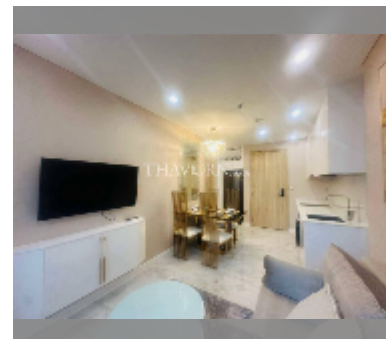

Condo for sale 1 bedroom 35 m² in Copacabana Beach Jomtien, Pattaya

฿ 4,550,000

UNIT PARAMETERS:

UID	FS-242599
quota	thai quota
type	1 bedroom
size	35m ²
floor	9
view	sea view
quality	good
equipment: furniture, air conditioner, television, refrigerator	

PROJECT PARAMETERS:

district	Jomtien
buildings	1
floors	59
built in	2022
maintenance	฿ 21,000/year

FACILITIES:

General information: highrise, meters to beach: 50, minutes to beach: 1, shuttle bus, beach front, open parking, multy-level parking.

Swimming pool: swimming pool, rooftop pool, infinity view, jacuzzi, pool bar , sunbathing area.

Chill zone: chill zone, garden, rooftop chillout.

Health zone: gym, sauna, hamam.

Other: lobby, meeting room, games room, kids playgarden, CCTV, security.