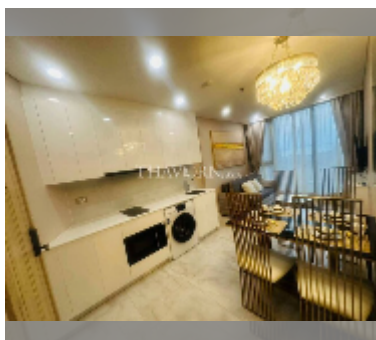

Condo for sale 1 bedroom 35 m² in Copacabana Beach Jomtien, Pattaya

฿ 4,550,000

UNIT PARAMETERS:

UID	FS-242599
quota	thai quota
type	1 bedroom
size	35m²
floor	9
view	sea view
quality	good
equipment: furniture, air conditioner, television, refrigerator	

PROJECT PARAMETERS:

district	Jomtien
buildings	1
floors	59
built in	2022
maintenance	฿ 21,000/year

FACILITIES:

General information: highrise, meters to beach: 50, minutes to beach: 1, shuttle bus, beach front, open parking, multy-level parking.

Swimming pool: swimming pool, rooftop pool, infinity view, jacuzzi, pool bar , sunbathing area.

Chill zone: chill zone, garden, rooftop chillout.

Health zone: gym, sauna, hamam.

Other: lobby, meeting room, games room, kids playgarden, CCTV, security.