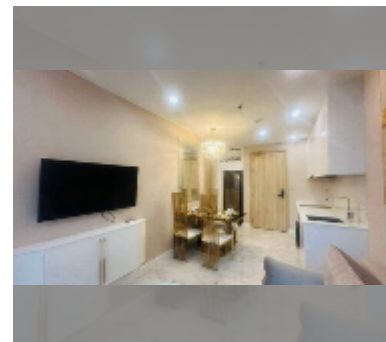

Condo for sale 1 bedroom 35 m² in Copacabana Beach Jomtien, Pattaya

฿ 4,550,000

UNIT PARAMETERS:

UID	FS-242599
quota	thai quota
type	1 bedroom
size	35m²
floor	9
view	sea view
quality	good
equipment: furniture, air conditioner, television, refrigerator	

PROJECT PARAMETERS:

district	Jomtien
buildings	1
floors	59
built in	2022
maintenance	B 21,000/year

FACILITIES:

General information: highrise, meters to beach: 50, minutes to beach: 1, shuttle bus, beach front, open parking, multy-level parking.

Swimming pool: swimming pool, rooftop pool, infinity view, jacuzzi, pool bar , sunbathing area.

Chill zone: chill zone, garden, rooftop chillout.

Health zone: gym, sauna, hamam.

Other: lobby, meeting room, games room, kids playgarden, CCTV, security.