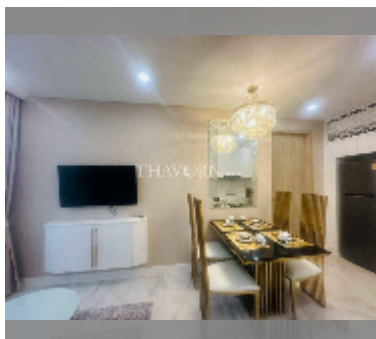

Condo for sale 1 bedroom 35 m² in Copacabana Beach Jomtien, Pattaya

฿ 4,550,000

UNIT PARAMETERS:

UID	FS-242599
quota	thai quota
type	1 bedroom
size	35m ²
floor	9
view	sea view
quality	good
equipment: furniture, air conditioner, television, refrigerator	

PROJECT PARAMETERS:

district	Jomtien
buildings	1
floors	59
built in	2022
maintenance	฿ 21,000/year

FACILITIES:

General information: highrise, meters to beach: 50, minutes to beach: 1, shuttle bus, beach front, open parking, multy-level parking.

Swimming pool: swimming pool, rooftop pool, infinity view, jacuzzi, pool bar , sunbathing area.

Chill zone: chill zone, garden, rooftop chillout.

Health zone: gym, sauna, hamam.

Other: lobby, meeting room, games room, kids playgarden, CCTV, security.