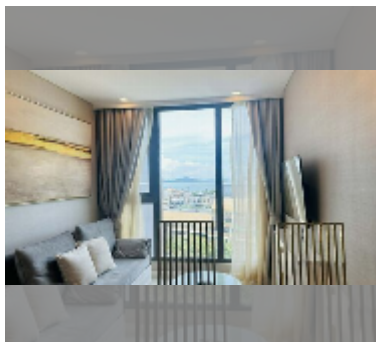

Condo for sale 1 bedroom 35 m² in Copacabana Beach Jomtien, Pattaya

฿ 4,550,000

UNIT PARAMETERS:

UID	FS-242599
quota	thai quota
type	1 bedroom
size	35m²
floor	9
view	sea view
quality	good
equipment: furniture, air conditioner, television, refrigerator	

PROJECT PARAMETERS:

district	Jomtien
buildings	1
floors	59
built in	2022
maintenance	B 21,000/year

FACILITIES:

General information: highrise, meters to beach: 50, minutes to beach: 1, shuttle bus, beach front, open parking, multy-level parking.

Swimming pool: swimming pool, rooftop pool, infinity view, jacuzzi, pool bar , sunbathing area.

Chill zone: chill zone, garden, rooftop chillout.

Health zone: gym, sauna, hamam.

Other: lobby, meeting room, games room, kids playgarden, CCTV, security.