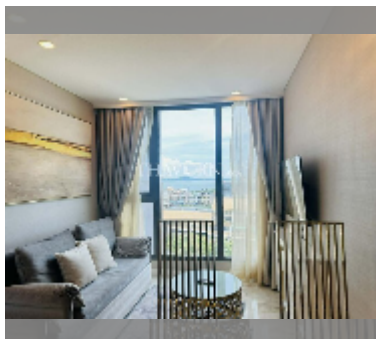

Condo for sale 1 bedroom 35 m² in Copacabana Beach Jomtien, Pattaya

฿ 4,550,000

UNIT PARAMETERS:

UID	FS-242599
quota	thai quota
type	1 bedroom
size	35m ²
floor	9
view	sea view
quality	good
equipment: furniture, air conditioner, television, refrigerator	

Swimming pool: swimming pool, rooftop pool, infinity view, jacuzzi, pool bar , sunbathing area.

Chill zone: chill zone, garden, rooftop chillout.

Health zone: gym, sauna, hamam.

Other: lobby, meeting room, games room, kids playgarden, CCTV, security.