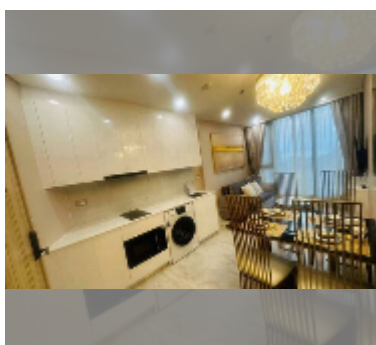

Condo for sale 1 bedroom 35 m² in Copacabana Beach Jomtien, Pattaya

฿ 4,550,000

UNIT PARAMETERS:

UID	FS-242599
quota	thai quota
type	1 bedroom
size	35m²
floor	9
view	sea view
quality	good
equipment: furniture, air conditioner, television, refrigerator	

PROJECT PARAMETERS:

district	Jomtien
buildings	1
floors	59
built in	2022
maintenance	B 21,000/year

FACILITIES:

General information: highrise, meters to beach: 50, minutes to beach: 1, shuttle bus, beach front, open parking, multy-level parking.

Swimming pool: swimming pool, rooftop pool, infinity view, jacuzzi, pool bar , sunbathing area.

Chill zone: chill zone, garden, rooftop chillout.

Health zone: gym, sauna, hamam.

Other: lobby, meeting room, games room, kids playgarden, CCTV, security.