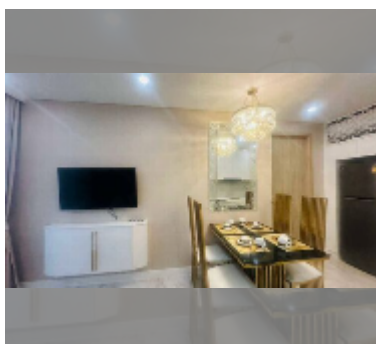

Condo for sale 1 bedroom 35 m² in Copacabana Beach Jomtien, Pattaya

฿ 4,550,000

UNIT PARAMETERS:

UID	FS-242599
quota	thai quota
type	1 bedroom
size	35m²
floor	9
view	sea view
quality	good
equipment: furniture, air conditioner, television, refrigerator	

PROJECT PARAMETERS:

district	Jomtien
buildings	1
floors	59
built in	2022
maintenance	B 21,000/year

FACILITIES:

General information: highrise, meters to beach: 50, minutes to beach: 1, shuttle bus, beach front, open parking, multy-level parking.

Swimming pool: swimming pool, rooftop pool, infinity view, jacuzzi, pool bar , sunbathing area.

Chill zone: chill zone, garden, rooftop chillout.

Health zone: gym, sauna, hamam.

Other: lobby, meeting room, games room, kids playgarden, CCTV, security.