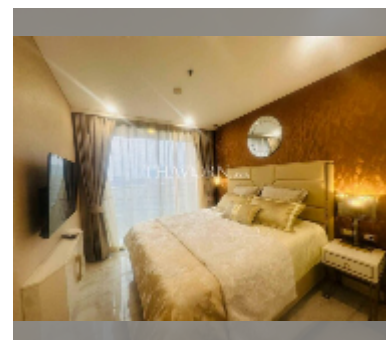

Condo for sale 1 bedroom 35 m² in Copacabana Beach Jomtien, Pattaya

฿ 4,550,000

UNIT PARAMETERS:

UID	FS-242599
quota	thai quota
type	1 bedroom
size	35m²
floor	9
view	sea view
quality	good
equipment: furniture, air conditioner, television, refrigerator	

PROJECT PARAMETERS:

district	Jomtien
buildings	1
floors	59
built in	2022
maintenance	฿ 21,000/year

FACILITIES:

General information: highrise, meters to beach: 50, minutes to beach: 1, shuttle bus, beach front, open parking, multy-level parking.

Swimming pool: swimming pool, rooftop pool, infinity view, jacuzzi, pool bar , sunbathing area.

Chill zone: chill zone, garden, rooftop chillout.

Health zone: gym, sauna, hamam.

Other: lobby, meeting room, games room, kids playgarden, CCTV, security.