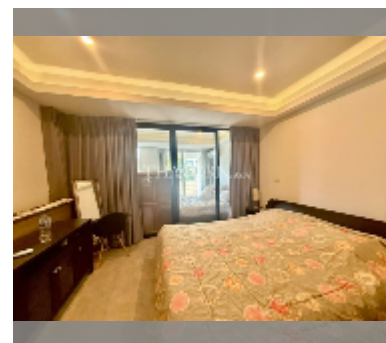

Condo for sale 2 bedroom 142 m² in Metro Jomtien Condotel, Pattaya

฿ 6,490,000

UNIT PARAMETERS:

UID	FS-242598
quota	foreign quota
type	2 bedroom
size	142m²
floor	3
view	garden view
equipment: furniture, air conditioner, television, refrigerator	

PROJECT PARAMETERS:

district	Jomtien
buildings	2
floors	42
built in	1988
maintenance	฿ 42,600/year

FACILITIES:

General information: highrise, meters to beach: 50, minutes to beach: 1, open parking, multy-level parking.

Swimming pool: swimming pool, kids pool.

Chill zone: chill zone, garden.

Health zone: gym.

Other: reception, lobby, CCTV, security, minimart.