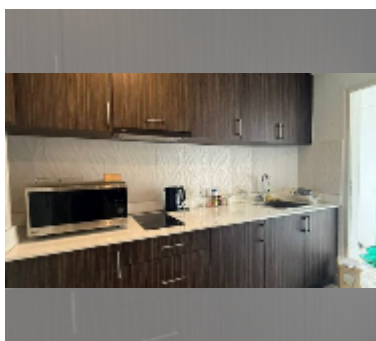

Condo for sale 2 bedroom 142 m² in Metro Jomtien Condotel, Pattaya

฿ 6,490,000

UNIT PARAMETERS:

UID	FS-242598
quota	foreign quota
type	2 bedroom
size	142m²
floor	3
view	garden view
equipment: furniture, air conditioner, television, refrigerator	

PROJECT PARAMETERS:

district	Jomtien
buildings	2
floors	42
built in	1988
maintenance	฿ 42,600/year

FACILITIES:

General information: highrise, meters to beach: 50, minutes to beach: 1, open parking, multy-level parking.

Swimming pool: swimming pool, kids pool.

Chill zone: chill zone, garden.

Health zone: gym.

Other: reception, lobby, CCTV, security, minimart.