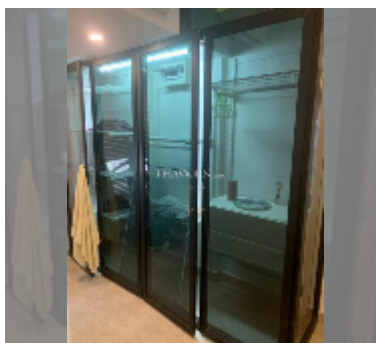

Condo for sale 2 bedroom 142 m² in Metro Jomtien Condotel, Pattaya

฿ 6,490,000

UNIT PARAMETERS:

UID	FS-242598
quota	foreign quota
type	2 bedroom
size	142m ²
floor	3
view	garden view
equipment: furniture, air conditioner, television, refrigerator	

Swimming pool: swimming pool, kids pool.

Chill zone: chill zone, garden.

Health zone: gym.

Other: reception, lobby, CCTV, security, minimart.

[details](#)