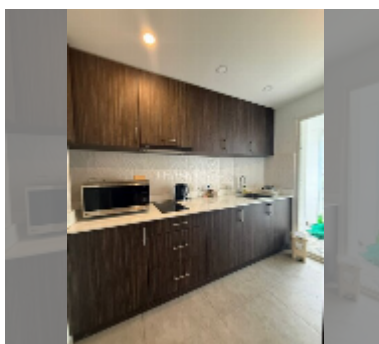

Condo for sale 2 bedroom 142 m² in Metro Jomtien Condotel, Pattaya

฿ 6,490,000

UNIT PARAMETERS:

UID	FS-242598
quota	foreign quota
type	2 bedroom
size	142m²
floor	3
view	garden view
equipment: furniture, air conditioner, television, refrigerator	

PROJECT PARAMETERS:

district	Jomtien
buildings	2
floors	42
built in	1988
maintenance	฿ 42,600/year

FACILITIES:

General information: highrise, meters to beach: 50, minutes to beach: 1, open parking, multy-level parking.

Swimming pool: swimming pool, kids pool.

Chill zone: chill zone, garden.

Health zone: gym.

Other: reception, lobby, CCTV, security, minimart.