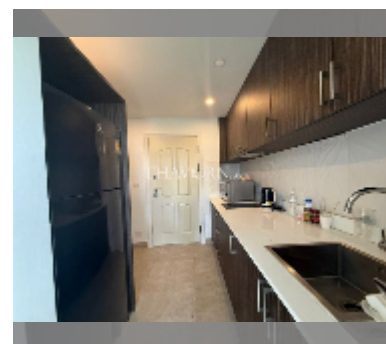

Condo for sale 2 bedroom 142 m² in Metro Jomtien Condotel, Pattaya

฿ 6,490,000

UNIT PARAMETERS:

UID	FS-242598
quota	foreign quota
type	2 bedroom
size	142m²
floor	3
view	garden view
equipment: furniture, air conditioner, television, refrigerator	

PROJECT PARAMETERS:

district	Jomtien
buildings	2
floors	42
built in	1988
maintenance	฿ 42,600/year

FACILITIES:

General information: highrise, meters to beach: 50, minutes to beach: 1, open parking, multy-level parking.

Swimming pool: swimming pool, kids pool.

Chill zone: chill zone, garden.

Health zone: gym.

Other: reception, lobby, CCTV, security, minimart.