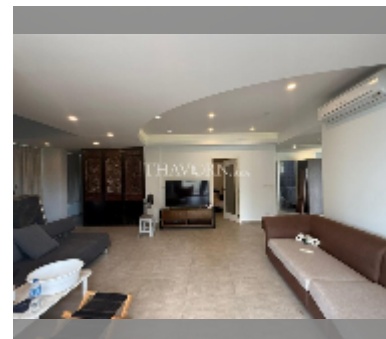

Condo for sale 2 bedroom 142 m² in Metro Jomtien Condotel, Pattaya

฿ 6,490,000

UNIT PARAMETERS:

UID	FS-242598
quota	foreign quota
type	2 bedroom
size	142m²
floor	3
view	garden view
equipment: furniture, air conditioner, television, refrigerator	

PROJECT PARAMETERS:

district	Jomtien
buildings	2
floors	42
built in	1988
maintenance	฿ 42,600/year

FACILITIES:

General information: highrise, meters to beach: 50, minutes to beach: 1, open parking, multy-level parking.

Swimming pool: swimming pool, kids pool.

Chill zone: chill zone, garden.

Health zone: gym.

Other: reception, lobby, CCTV, security, minimart.