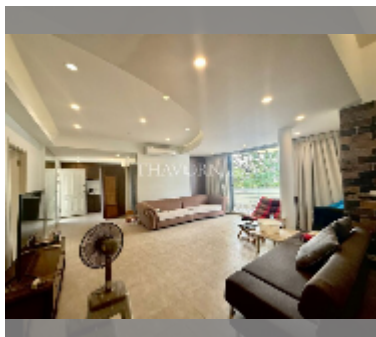

Condo for sale 2 bedroom 142 m² in Metro Jomtien Condotel, Pattaya

฿ 6,490,000

UNIT PARAMETERS:

UID	FS-242598
quota	foreign quota
type	2 bedroom
size	142m²
floor	3
view	garden view
equipment: furniture, air conditioner, television, refrigerator	

PROJECT PARAMETERS:

district	Jomtien
buildings	2
floors	42
built in	1988
maintenance	฿ 42,600/year

FACILITIES:

General information: highrise, meters to beach: 50, minutes to beach: 1, open parking, multy-level parking.

Swimming pool: swimming pool, kids pool.

Chill zone: chill zone, garden.

Health zone: gym.

Other: reception, lobby, CCTV, security, minimart.