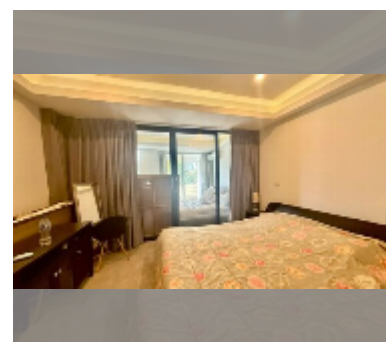

Condo for sale 2 bedroom 142 m² in Metro Jomtien Condotel, Pattaya

฿ 6,490,000

UNIT PARAMETERS:

UID	FS-242598
quota	foreign quota
type	2 bedroom
size	142m²
floor	3
view	garden view
equipment: furniture, air conditioner, television, refrigerator	

PROJECT PARAMETERS:

district	Jomtien
buildings	2
floors	42
built in	1988
maintenance	฿ 42,600/year

FACILITIES:

General information: highrise, meters to beach: 50, minutes to beach: 1, open parking, multy-level parking.

Swimming pool: swimming pool, kids pool.

Chill zone: chill zone, garden.

Health zone: gym.

Other: reception, lobby, CCTV, security, minimart.