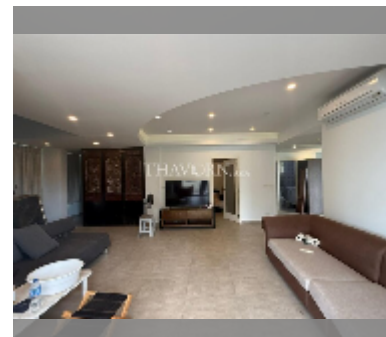

Condo for sale 2 bedroom 142 m² in Metro Jomtien Condotel, Pattaya

฿ 6,490,000

UNIT PARAMETERS:

UID	FS-242598
quota	foreign quota
type	2 bedroom
size	142m²
floor	3
view	garden view
equipment: furniture, air conditioner, television, refrigerator	

PROJECT PARAMETERS:

district	Jomtien
buildings	2
floors	42
built in	1988
maintenance	฿ 42,600/year

FACILITIES:

General information: highrise, meters to beach: 50, minutes to beach: 1, open parking, multy-level parking.

Swimming pool: swimming pool, kids pool.

Chill zone: chill zone, garden.

Health zone: gym.

Other: reception, lobby, CCTV, security, minimart.