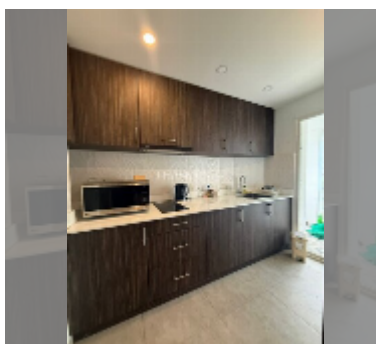

Condo for sale 2 bedroom 142 m² in Metro Jomtien Condotel, Pattaya

฿ 6,490,000

UNIT PARAMETERS:

UID	FS-242598
quota	foreign quota
type	2 bedroom
size	142m²
floor	3
view	garden view
equipment: furniture, air conditioner, television, refrigerator	

PROJECT PARAMETERS:

district	Jomtien
buildings	2
floors	42
built in	1988
maintenance	฿ 42,600/year

FACILITIES:

General information: highrise, meters to beach: 50, minutes to beach: 1, open parking, multy-level parking.

Swimming pool: swimming pool, kids pool.

Chill zone: chill zone, garden.

Health zone: gym.

Other: reception, lobby, CCTV, security, minimart.