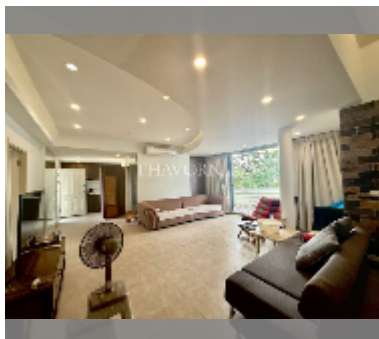

Condo for sale 2 bedroom 142 m² in Metro Jomtien Condotel, Pattaya

฿ 6,490,000

UNIT PARAMETERS:

UID	FS-242598
quota	foreign quota
type	2 bedroom
size	142m²
floor	3
view	garden view
equipment: furniture, air conditioner, television, refrigerator	

PROJECT PARAMETERS:

district	Jomtien
buildings	2
floors	42
built in	1988
maintenance	฿ 42,600/year

FACILITIES:

General information: highrise, meters to beach: 50, minutes to beach: 1, open parking, multy-level parking.

Swimming pool: swimming pool, kids pool.

Chill zone: chill zone, garden.

Health zone: gym.

Other: reception, lobby, CCTV, security, minimart.