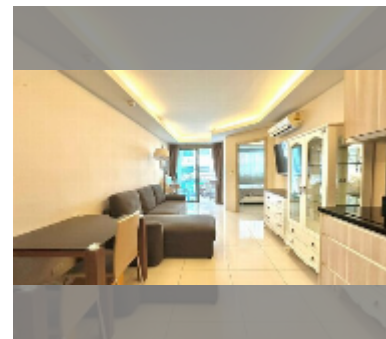

Condo for sale 1 bedroom 43.82 m² in Laguna Beach Resort, Pattaya

฿ 2,200,000

UNIT PARAMETERS:

UID	FS-242597
quota	thai quota
type	1 bedroom
size	43.82m²
floor	1
view	pool access
quality	good
equipment: furniture, air conditioner, television, washing-machine	

PROJECT PARAMETERS:

district	Jomtien
buildings	3
floors	8
built in	2015
maintenance	฿ 18,404/year

FACILITIES:

General information: resort, meters to beach: 500, underground parking.

Swimming pool: swimming pool, kids pool, water slides, waterfall, jacuzzi, sunbathing area, artificial beach.

Chill zone: chill zone, garden.

Health zone: gym.

Other: reception, clubhouse, kids playgarden, security, minimart, laundry.