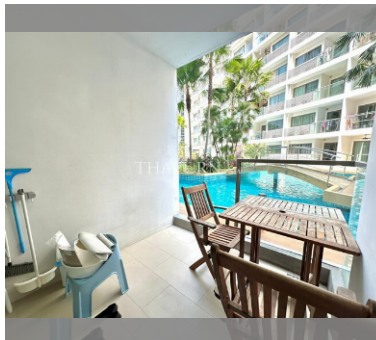

Condo for sale 1 bedroom 43.82 m² in Laguna Beach Resort, Pattaya

฿ 2,400,000

UNIT PARAMETERS:

UID	FS-242597
quota	thai quota
type	1 bedroom
size	43.82m ²
floor	1
view	pool access
quality	good
equipment	furniture, air conditioner, television, washing-machine
transfer fee payer	50% on seller / 50% on buyer

PROJECT PARAMETERS:

district	Jomtien
buildings	3
floors	8
built in	2015
maintenance	฿ 18,404/year

FACILITIES:

General information: resort, meters to beach: 500, underground parking.

Swimming pool: swimming pool, kids pool, water slides, waterfall, jacuzzi, sunbathing area, artificial beach.

Chill zone: chill zone, garden.

Health zone: gym.

Other: reception, clubhouse, kids playgarden, security, minimart, laundry.

details