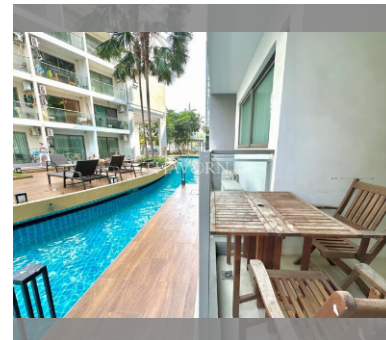

Condo for sale 1 bedroom 43.82 m² in Laguna Beach Resort, Pattaya

฿ 2,400,000

UNIT PARAMETERS:

UID	FS-242597
quota	thai quota
type	1 bedroom
size	43.82m ²
floor	1
view	pool access
quality	good
equipment	furniture, air conditioner, television, washing-machine
transfer fee payer	50% on seller / 50% on buyer

PROJECT PARAMETERS:

district	Jomtien
buildings	3
floors	8
built in	2015
maintenance	฿ 18,404/year

FACILITIES:

General information: resort, meters to beach: 500, underground parking.

Swimming pool: swimming pool, kids pool, water slides, waterfall, jacuzzi, sunbathing area, artificial beach.

Chill zone: chill zone, garden.

Health zone: gym.

Other: reception, clubhouse, kids playgarden, security, minimart, laundry.

details