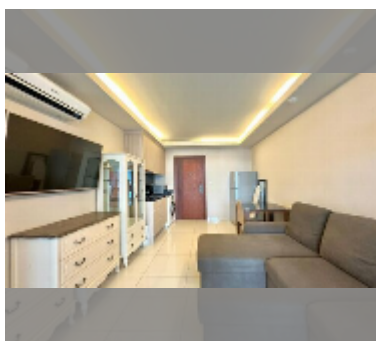

Condo for sale 1 bedroom 43.82 m² in Laguna Beach Resort, Pattaya

฿ 2,200,000

UNIT PARAMETERS:

UID	FS-242597
quota	thai quota
type	1 bedroom
size	43.82m²
floor	1
view	pool access
quality	good
equipment: furniture, air conditioner, television, washing-machine	

PROJECT PARAMETERS:

district	Jomtien
buildings	3
floors	8
built in	2015
maintenance	฿ 18,404/year

FACILITIES:

General information: resort, meters to beach: 500, underground parking.

Swimming pool: swimming pool, kids pool, water slides, waterfall, jacuzzi, sunbathing area, artificial beach.

Chill zone: chill zone, garden.

Health zone: gym.

Other: reception, clubhouse, kids playgarden, security, minimart, laundry.