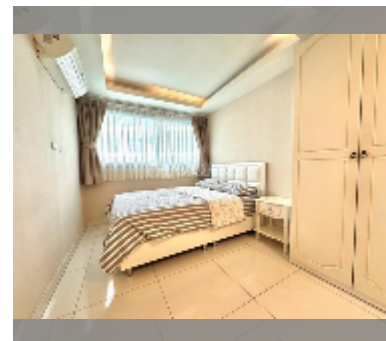

Condo for sale 1 bedroom 43.82 m² in Laguna Beach Resort, Pattaya

฿ 2,300,000

UNIT PARAMETERS:

UID	FS-242597
quota	thai quota
type	1 bedroom
size	43.82m²
floor	1
view	pool access
quality	good
equipment: furniture, air conditioner, television, washing-machine	

PROJECT PARAMETERS:

district	Jomtien
buildings	3
floors	8
built in	2015
maintenance	฿ 18,404/year

FACILITIES:

General information: resort, meters to beach: 500, underground parking.

Swimming pool: swimming pool, kids pool, water slides, waterfall, jacuzzi, sunbathing area, artificial beach.

Chill zone: chill zone, garden.

Health zone: gym.

Other: reception, clubhouse, kids playgarden, security, minimart, laundry.