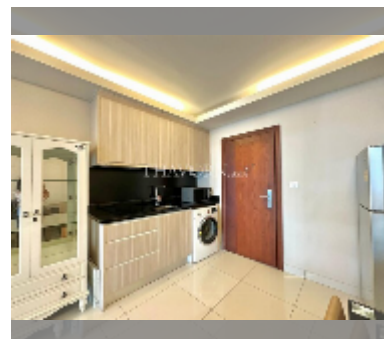

Condo for sale 1 bedroom 43.82 m² in Laguna Beach Resort, Pattaya

฿ 2,300,000

UNIT PARAMETERS:

UID	FS-242597
quota	thai quota
type	1 bedroom
size	43.82m²
floor	1
view	pool access
quality	good
equipment: furniture, air conditioner, television, washing-machine	

PROJECT PARAMETERS:

district	Jomtien
buildings	3
floors	8
built in	2015
maintenance	฿ 18,404/year

FACILITIES:

General information: resort, meters to beach: 500, underground parking.

Swimming pool: swimming pool, kids pool, water slides, waterfall, jacuzzi, sunbathing area, artificial beach.

Chill zone: chill zone, garden.

Health zone: gym.

Other: reception, clubhouse, kids playgarden, security, minimart, laundry.