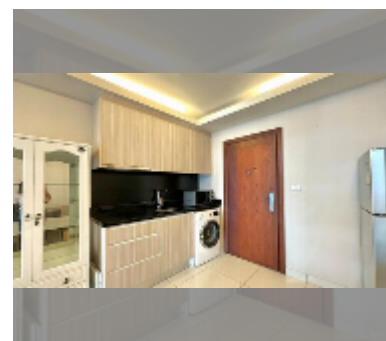

Condo for sale 1 bedroom 43.82 m² in Laguna Beach Resort, Pattaya

฿ 2,200,000

UNIT PARAMETERS:

UID	FS-242597
quota	thai quota
type	1 bedroom
size	43.82m²
floor	1
view	pool access
quality	good
equipment: furniture, air conditioner, television, washing-machine	

PROJECT PARAMETERS:

district	Jomtien
buildings	3
floors	8
built in	2015
maintenance	฿ 18,404/year

FACILITIES:

General information: resort, meters to beach: 500, underground parking.

Swimming pool: swimming pool, kids pool, water slides, waterfall, jacuzzi, sunbathing area, artificial beach.

Chill zone: chill zone, garden.

Health zone: gym.

Other: reception, clubhouse, kids playgarden, security, minimart, laundry.