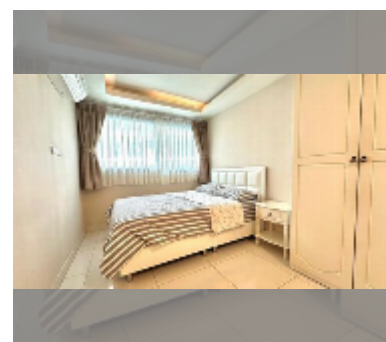

Condo for sale 1 bedroom 43.82 m² in Laguna Beach Resort, Pattaya

฿ 2,200,000

UNIT PARAMETERS:

UID	FS-242597
quota	thai quota
type	1 bedroom
size	43.82m²
floor	1
view	pool access
quality	good
equipment: furniture, air conditioner, television, washing-machine	

PROJECT PARAMETERS:

district	Jomtien
buildings	3
floors	8
built in	2015
maintenance	฿ 18,404/year

FACILITIES:

General information: resort, meters to beach: 500, underground parking.

Swimming pool: swimming pool, kids pool, water slides, waterfall, jacuzzi, sunbathing area, artificial beach.

Chill zone: chill zone, garden.

Health zone: gym.

Other: reception, clubhouse, kids playgarden, security, minimart, laundry.