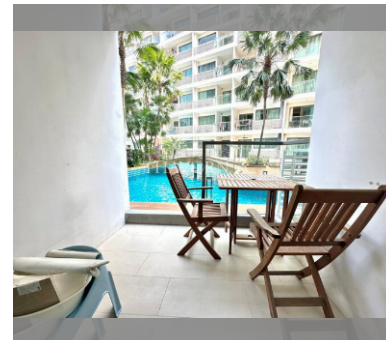

Condo for sale 1 bedroom 43.82 m² in Laguna Beach Resort, Pattaya

฿ 2,400,000

UNIT PARAMETERS:

UID	FS-242597
quota	thai quota
type	1 bedroom
size	43.82m ²
floor	1
view	pool access
quality	good
equipment	furniture, air conditioner, television, washing-machine
transfer fee payer	50% on seller / 50% on buyer

PROJECT PARAMETERS:

district	Jomtien
buildings	3
floors	8
built in	2015
maintenance	฿ 18,404/year

FACILITIES:

General information: resort, meters to beach: 500, underground parking.

Swimming pool: swimming pool, kids pool, water slides, waterfall, jacuzzi, sunbathing area, artificial beach.

Chill zone: chill zone, garden.

Health zone: gym.

Other: reception, clubhouse, kids playgarden, security, minimart, laundry.

details