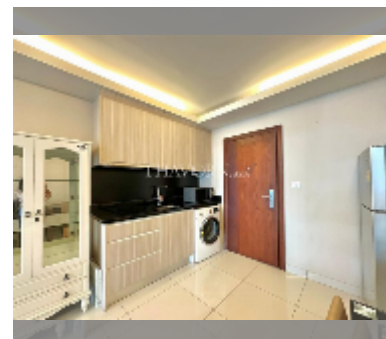

Condo for sale 1 bedroom 43.82 m² in Laguna Beach Resort, Pattaya

฿ 2,300,000

UNIT PARAMETERS:

UID	FS-242597
quota	thai quota
type	1 bedroom
size	43.82m²
floor	1
view	pool access
quality	good
equipment: furniture, air conditioner, television, washing-machine	

PROJECT PARAMETERS:

district	Jomtien
buildings	3
floors	8
built in	2015
maintenance	฿ 18,404/year

FACILITIES:

General information: resort, meters to beach: 500, underground parking.

Swimming pool: swimming pool, kids pool, water slides, waterfall, jacuzzi, sunbathing area, artificial beach.

Chill zone: chill zone, garden.

Health zone: gym.

Other: reception, clubhouse, kids playgarden, security, minimart, laundry.