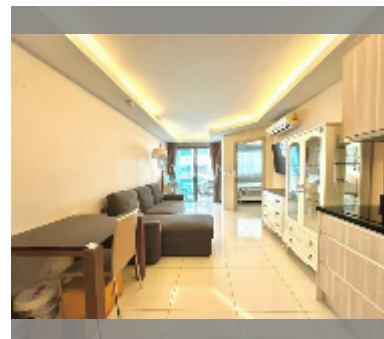

Condo for sale 1 bedroom 43.82 m² in Laguna Beach Resort, Pattaya

฿ 2,300,000

UNIT PARAMETERS:

UID	FS-242597
quota	thai quota
type	1 bedroom
size	43.82m²
floor	1
view	pool access
quality	good
equipment: furniture, air conditioner, television, washing-machine	

PROJECT PARAMETERS:

district	Jomtien
buildings	3
floors	8
built in	2015
maintenance	฿ 18,404/year

FACILITIES:

General information: resort, meters to beach: 500, underground parking.

Swimming pool: swimming pool, kids pool, water slides, waterfall, jacuzzi, sunbathing area, artificial beach.

Chill zone: chill zone, garden.

Health zone: gym.

Other: reception, clubhouse, kids playgarden, security, minimart, laundry.