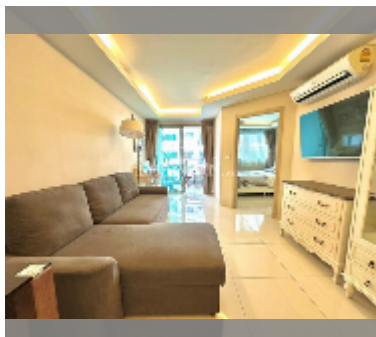

Condo for sale 1 bedroom 43.82 m² in Laguna Beach Resort, Pattaya

฿ 2,300,000

UNIT PARAMETERS:

UID	FS-242597
quota	thai quota
type	1 bedroom
size	43.82m²
floor	1
view	pool access
quality	good
equipment: furniture, air conditioner, television, washing-machine	

PROJECT PARAMETERS:

district	Jomtien
buildings	3
floors	8
built in	2015
maintenance	฿ 18,404/year

FACILITIES:

General information: resort, meters to beach: 500, underground parking.

Swimming pool: swimming pool, kids pool, water slides, waterfall, jacuzzi, sunbathing area, artificial beach.

Chill zone: chill zone, garden.

Health zone: gym.

Other: reception, clubhouse, kids playgarden, security, minimart, laundry.