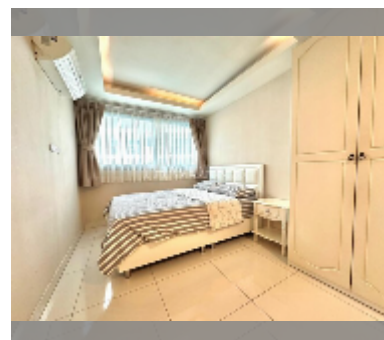

Condo for sale 1 bedroom 43.82 m² in Laguna Beach Resort, Pattaya

฿ 2,300,000

UNIT PARAMETERS:

UID	FS-242597
quota	thai quota
type	1 bedroom
size	43.82m²
floor	1
view	pool access
quality	good
equipment: furniture, air conditioner, television, washing-machine	

PROJECT PARAMETERS:

district	Jomtien
buildings	3
floors	8
built in	2015
maintenance	฿ 18,404/year

FACILITIES:

General information: resort, meters to beach: 500, underground parking.

Swimming pool: swimming pool, kids pool, water slides, waterfall, jacuzzi, sunbathing area, artificial beach.

Chill zone: chill zone, garden.

Health zone: gym.

Other: reception, clubhouse, kids playgarden, security, minimart, laundry.