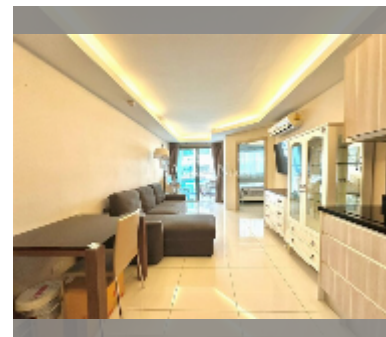

Condo for sale 1 bedroom 43.82 m² in Laguna Beach Resort, Pattaya

฿ 2,300,000

UNIT PARAMETERS:

UID	FS-242597
quota	thai quota
type	1 bedroom
size	43.82m²
floor	1
view	pool access
quality	good
equipment: furniture, air conditioner, television, washing-machine	

PROJECT PARAMETERS:

district	Jomtien
buildings	3
floors	8
built in	2015
maintenance	฿ 18,404/year

FACILITIES:

General information: resort, meters to beach: 500, underground parking.

Swimming pool: swimming pool, kids pool, water slides, waterfall, jacuzzi, sunbathing area, artificial beach.

Chill zone: chill zone, garden.

Health zone: gym.

Other: reception, clubhouse, kids playgarden, security, minimart, laundry.