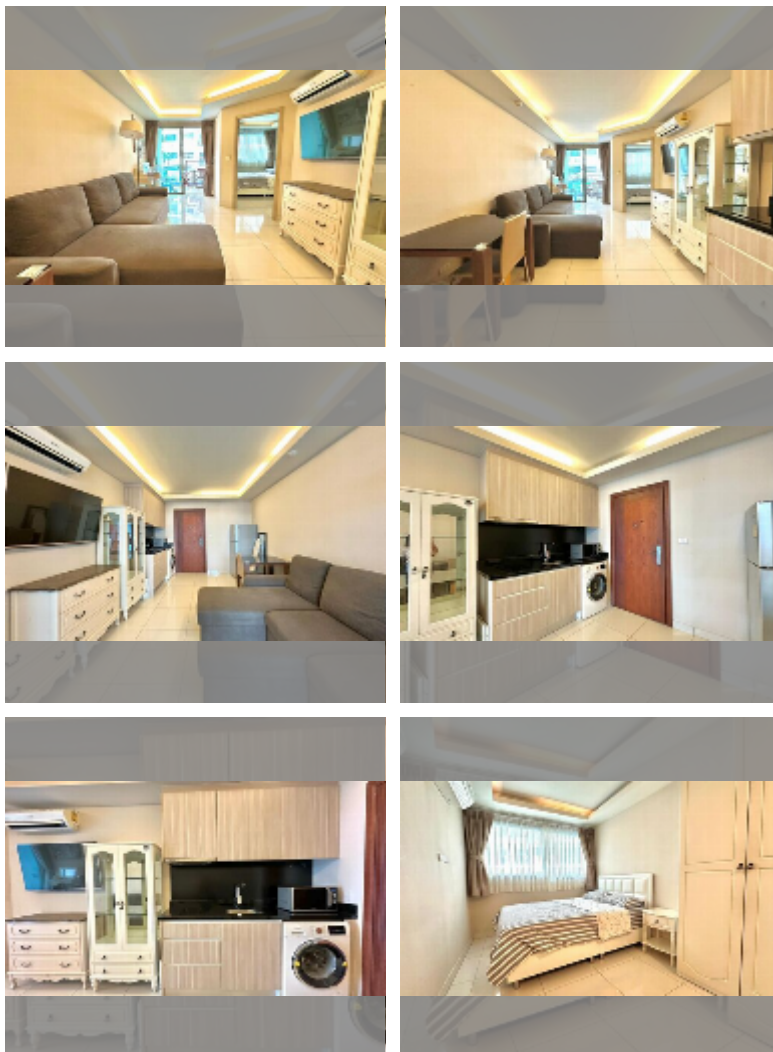

Condo for sale 1 bedroom 43.82 m² in Laguna Beach Resort, Pattaya

฿ 2,200,000

UNIT PARAMETERS:

UID	FS-242597
quota	thai quota
type	1 bedroom
size	43.82m²
floor	1
view	pool access
quality	good
equipment: furniture, air conditioner, television, washing-machine	

PROJECT PARAMETERS:

district	Jomtien
buildings	3
floors	8
built in	2015
maintenance	฿ 18,404/year

FACILITIES:

General information: resort, meters to beach: 500, underground parking.

Swimming pool: swimming pool, kids pool, water slides, waterfall, jacuzzi, sunbathing area, artificial beach.

Chill zone: chill zone, garden.

Health zone: gym.

Other: reception, clubhouse, kids playgarden, security, minimart, laundry.