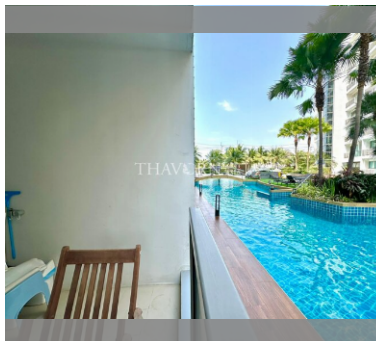

Condo for sale 1 bedroom 43.82 m² in Laguna Beach Resort, Pattaya

฿ 2,400,000

UNIT PARAMETERS:

UID	FS-242597
quota	thai quota
type	1 bedroom
size	43.82m ²
floor	1
view	pool access
quality	good
equipment	furniture, air conditioner, television, washing-machine
transfer fee payer	50% on seller / 50% on buyer

PROJECT PARAMETERS:

district	Jomtien
buildings	3
floors	8
built in	2015
maintenance	฿ 18,404/year

FACILITIES:

General information: resort, meters to beach: 500, underground parking.

Swimming pool: swimming pool, kids pool, water slides, waterfall, jacuzzi, sunbathing area, artificial beach.

Chill zone: chill zone, garden.

Health zone: gym.

Other: reception, clubhouse, kids playgarden, security, minimart, laundry.

details