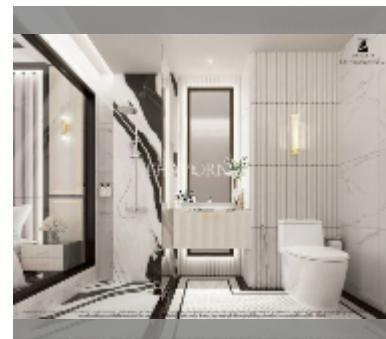

Condo for sale 2 bedroom 66 m² in Embassy Pattaya, Pattaya

฿ 7,000,000

UNIT PARAMETERS:

UID	FS-242596
quota	foreign quota
type	2 bedroom
size	66m ²
floor	6
view	city view

PROJECT PARAMETERS:

district	Jomtien
buildings	3
floors	8
start of construction	2024
built in	2027

FACILITIES:

General information: boutique, meters to beach: 750, minutes to beach: 5, underground parking.

Swimming pool: swimming pool, kids pool, rooftop pool, jacuzzi, pool bar , sunbathing area.

Chill zone: chill zone, garden, rooftop chillout.

Health zone: gym, sauna, SPA.

Other: reception, lobby, clubhouse, games room, CCTV, security.

[details](#)