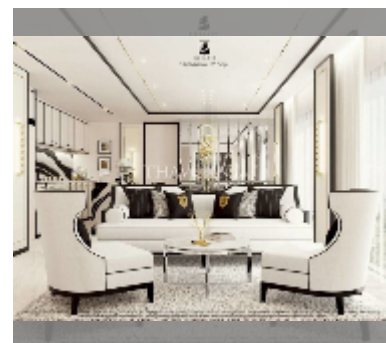

Condo for sale 2 bedroom 66 m² in Embassy Pattaya, Pattaya

฿ 7,000,000

UNIT PARAMETERS:

UID	FS-242596
quota	foreign quota
type	2 bedroom
size	66m ²
floor	6
view	city view

PROJECT PARAMETERS:

district	Jomtien
buildings	3
floors	8
start of construction	2024
built in	2027

Health zone: gym, sauna, SPA.

Other: reception, lobby, clubhouse, games room, CCTV, security.

[details](#)