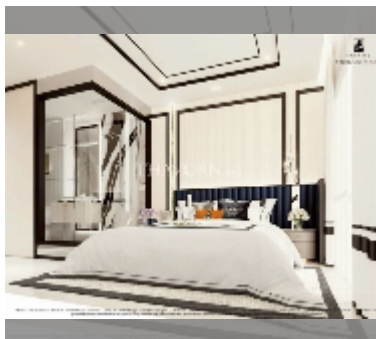

Condo for sale 2 bedroom 66 m² in Embassy Pattaya, Pattaya

฿ 7,000,000

UNIT PARAMETERS:

UID	FS-242596
quota	foreign quota
type	2 bedroom
size	66m ²
floor	6
view	city view

PROJECT PARAMETERS:

district	Jomtien
buildings	3
floors	8
start of construction	2024
built in	2027

Health zone: gym, sauna, SPA.

Other: reception, lobby, clubhouse, games room, CCTV, security.

[details](#)