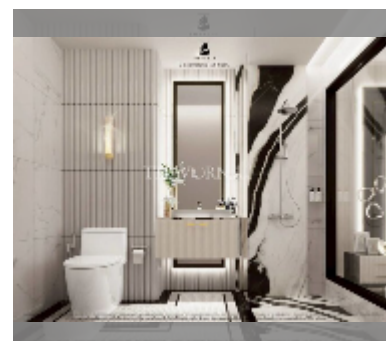

Condo for sale 2 bedroom 66 m² in Embassy Pattaya, Pattaya

฿ 7,000,000

UNIT PARAMETERS:

UID	FS-242596
quota	foreign quota
type	2 bedroom
size	66m ²
floor	6
view	city view

PROJECT PARAMETERS:

district	Jomtien
buildings	3
floors	8
start of construction	2024
built in	2027

FACILITIES:

General information: boutique, meters to beach: 750, minutes to beach: 5, underground parking.

Swimming pool: swimming pool, kids pool, rooftop pool, jacuzzi, pool bar , sunbathing area.

Chill zone: chill zone, garden, rooftop chillout.

Health zone: gym, sauna, SPA.

Other: reception, lobby, clubhouse, games room, CCTV, security.

[details](#)