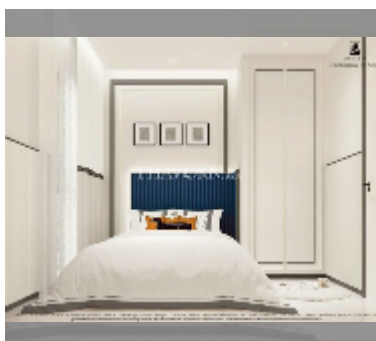

Condo for sale 2 bedroom 66 m² in Embassy Pattaya, Pattaya

฿ 7,000,000

UNIT PARAMETERS:

UID	FS-242596
quota	foreign quota
type	2 bedroom
size	66m ²
floor	6
view	city view

PROJECT PARAMETERS:

district	Jomtien
buildings	3
floors	8
start of construction	2024
built in	2027

Health zone: gym, sauna, SPA.

Other: reception, lobby, clubhouse, games room, CCTV, security.

[details](#)