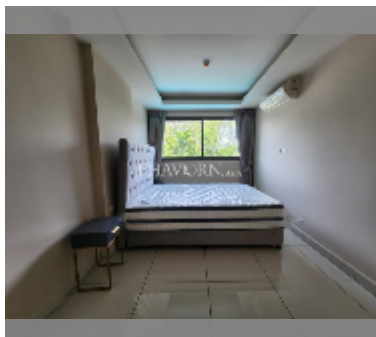

Condo for sale 1 bedroom 47.86 m² in Laguna Beach Resort, Pattaya

฿ 2,101,054

UNIT PARAMETERS:

UID	FS-242595
quota	thai quota
type	1 bedroom
size	47.86m²
floor	2
view	pool view

PROJECT PARAMETERS:

district	Jomtien
buildings	3
floors	8
built in	2015
maintenance	฿ 20,101/year

FACILITIES:

General information: resort, meters to beach: 500, underground parking.

Swimming pool: swimming pool, kids pool, water slides, waterfall, jacuzzi, sunbathing area, artificial beach.

Chill zone: chill zone, garden.

Health zone: gym.

Other: reception, clubhouse, kids playgarden, security, minimart, laundry.