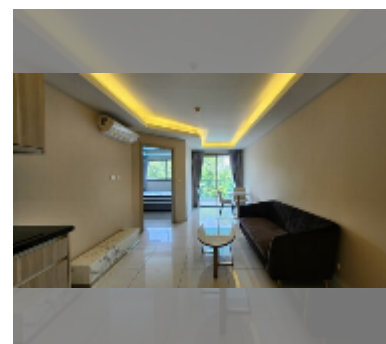

Condo for sale 1 bedroom 47.86 m² in Laguna Beach Resort, Pattaya

฿ 2,101,054

UNIT PARAMETERS:

UID	FS-242595
quota	thai quota
type	1 bedroom
size	47.86m²
floor	2
view	pool view

PROJECT PARAMETERS:

district	Jomtien
buildings	3
floors	8
built in	2015
maintenance	฿ 20,101/year

FACILITIES:

General information: resort, meters to beach: 500, underground parking.

Swimming pool: swimming pool, kids pool, water slides, waterfall, jacuzzi, sunbathing area, artificial beach.

Chill zone: chill zone, garden.

Health zone: gym.

Other: reception, clubhouse, kids playgarden, security, minimart, laundry.