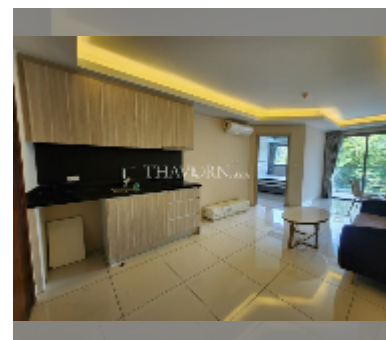

Condo for sale 1 bedroom 47.86 m² in Laguna Beach Resort, Pattaya

฿ 2,101,054

UNIT PARAMETERS:

UID	FS-242595
quota	thai quota
type	1 bedroom
size	47.86m²
floor	2
view	pool view

PROJECT PARAMETERS:

district	Jomtien
buildings	3
floors	8
built in	2015
maintenance	฿ 20,101/year

FACILITIES:

General information: resort, meters to beach: 500, underground parking.

Swimming pool: swimming pool, kids pool, water slides, waterfall, jacuzzi, sunbathing area, artificial beach.

Chill zone: chill zone, garden.

Health zone: gym.

Other: reception, clubhouse, kids playgarden, security, minimart, laundry.