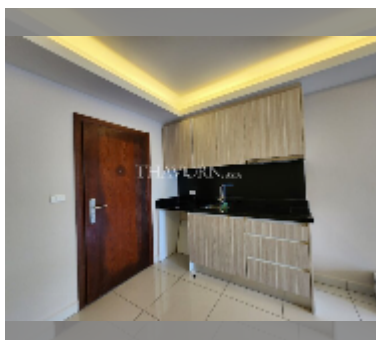

Condo for sale 1 bedroom 47.86 m² in Laguna Beach Resort, Pattaya

฿ 2,101,054

UNIT PARAMETERS:

UID	FS-242595
quota	thai quota
type	1 bedroom
size	47.86m ²
floor	2
view	pool view

PROJECT PARAMETERS:

district	Jomtien
buildings	3
floors	8
built in	2015
maintenance	฿ 20,101/year

Health zone: gym.

Other: reception, clubhouse, kids playgarden, security, minimart, laundry.

[details](#)