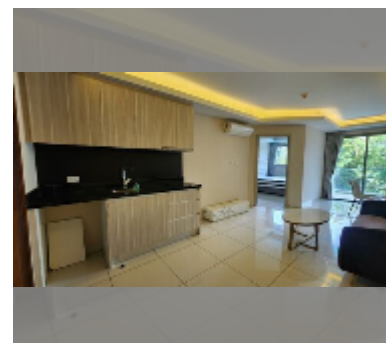

Condo for sale 1 bedroom 47.86 m² in Laguna Beach Resort, Pattaya

฿ 2,101,054

UNIT PARAMETERS:

UID	FS-242595
quota	thai quota
type	1 bedroom
size	47.86m ²
floor	2
view	pool view

PROJECT PARAMETERS:

district	Jomtien
buildings	3
floors	8
built in	2015
maintenance	฿ 20,101/year

Health zone: gym.

Other: reception, clubhouse, kids playgarden, security, minimart, laundry.

[details](#)