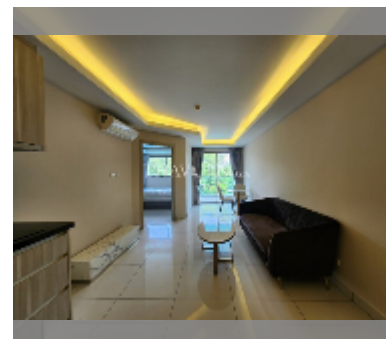

Condo for sale 1 bedroom 47.86 m² in Laguna Beach Resort, Pattaya

฿ 2,101,054

UNIT PARAMETERS:

UID	FS-242595
quota	thai quota
type	1 bedroom
size	47.86m²
floor	2
view	pool view

PROJECT PARAMETERS:

district	Jomtien
buildings	3
floors	8
built in	2015
maintenance	฿ 20,101/year

FACILITIES:

General information: resort, meters to beach: 500, underground parking.

Swimming pool: swimming pool, kids pool, water slides, waterfall, jacuzzi, sunbathing area, artificial beach.

Chill zone: chill zone, garden.

Health zone: gym.

Other: reception, clubhouse, kids playgarden, security, minimart, laundry.