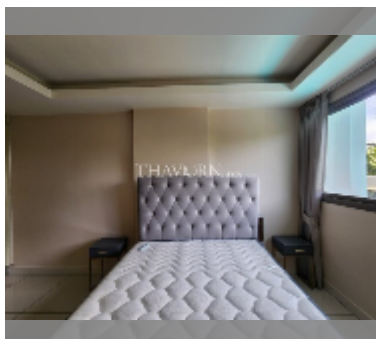

Condo for sale 1 bedroom 47.86 m² in Laguna Beach Resort, Pattaya

฿ 2,101,054

UNIT PARAMETERS:

UID	FS-242595
quota	thai quota
type	1 bedroom
size	47.86m²
floor	2
view	pool view

PROJECT PARAMETERS:

district	Jomtien
buildings	3
floors	8
built in	2015
maintenance	฿ 20,101/year

FACILITIES:

General information: resort, meters to beach: 500, underground parking.

Swimming pool: swimming pool, kids pool, water slides, waterfall, jacuzzi, sunbathing area, artificial beach.

Chill zone: chill zone, garden.

Health zone: gym.

Other: reception, clubhouse, kids playgarden, security, minimart, laundry.