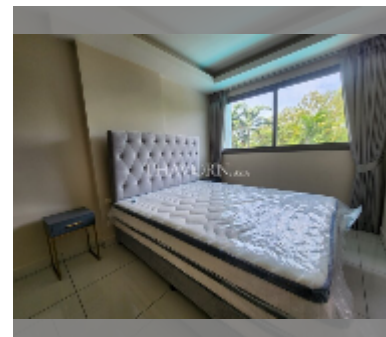

Condo for sale 1 bedroom 47.86 m² in Laguna Beach Resort, Pattaya

฿ 2,101,054

UNIT PARAMETERS:

UID	FS-242595
quota	thai quota
type	1 bedroom
size	47.86m²
floor	2
view	pool view

PROJECT PARAMETERS:

district	Jomtien
buildings	3
floors	8
built in	2015
maintenance	฿ 20,101/year

FACILITIES:

General information: resort, meters to beach: 500, underground parking.

Swimming pool: swimming pool, kids pool, water slides, waterfall, jacuzzi, sunbathing area, artificial beach.

Chill zone: chill zone, garden.

Health zone: gym.

Other: reception, clubhouse, kids playgarden, security, minimart, laundry.