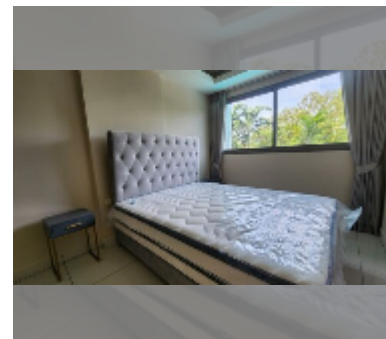

Condo for sale 1 bedroom 47.86 m² in Laguna Beach Resort, Pattaya

฿ 2,101,054

UNIT PARAMETERS:

UID	FS-242595
quota	thai quota
type	1 bedroom
size	47.86m²
floor	2
view	pool view

PROJECT PARAMETERS:

district	Jomtien
buildings	3
floors	8
built in	2015
maintenance	฿ 20,101/year

FACILITIES:

General information: resort, meters to beach: 500, underground parking.

Swimming pool: swimming pool, kids pool, water slides, waterfall, jacuzzi, sunbathing area, artificial beach.

Chill zone: chill zone, garden.

Health zone: gym.

Other: reception, clubhouse, kids playgarden, security, minimart, laundry.