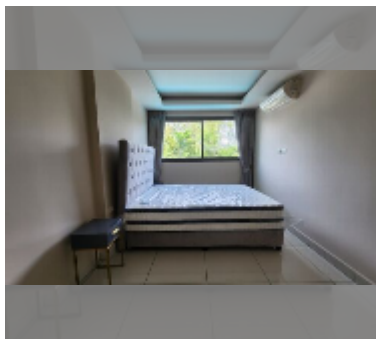

Condo for sale 1 bedroom 47.86 m² in Laguna Beach Resort, Pattaya

฿ 2,101,054

UNIT PARAMETERS:

UID	FS-242595
quota	thai quota
type	1 bedroom
size	47.86m²
floor	2
view	pool view

PROJECT PARAMETERS:

district	Jomtien
buildings	3
floors	8
built in	2015
maintenance	฿ 20,101/year

FACILITIES:

General information: resort, meters to beach: 500, underground parking.

Swimming pool: swimming pool, kids pool, water slides, waterfall, jacuzzi, sunbathing area, artificial beach.

Chill zone: chill zone, garden.

Health zone: gym.

Other: reception, clubhouse, kids playgarden, security, minimart, laundry.