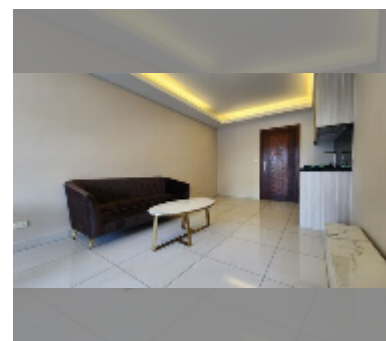

Condo for sale 1 bedroom 47.54 m² in Laguna Beach Resort, Pattaya

฿ 2,087,006

UNIT PARAMETERS:

UID	FS-242594
quota	thai quota
type	1 bedroom
size	47.54m ²
floor	2
view	pool view

PROJECT PARAMETERS:

district	Jomtien
buildings	3
floors	8
built in	2015
maintenance	฿ 19,967/year

Health zone: gym.

Other: reception, clubhouse, kids playgarden, security, minimart, laundry.

[details](#)