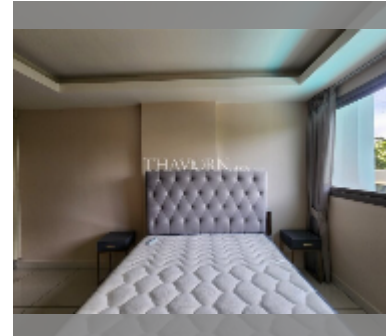

Condo for sale 1 bedroom 47.54 m² in Laguna Beach Resort, Pattaya

฿ 2,087,006

UNIT PARAMETERS:

UID	FS-242594
quota	thai quota
type	1 bedroom
size	47.54m²
floor	2
view	pool view

PROJECT PARAMETERS:

district	Jomtien
buildings	3
floors	8
built in	2015
maintenance	฿ 19,967/year

FACILITIES:

General information: resort, meters to beach: 500, underground parking.

Swimming pool: swimming pool, kids pool, water slides, waterfall, jacuzzi, sunbathing area, artificial beach.

Chill zone: chill zone, garden.

Health zone: gym.

Other: reception, clubhouse, kids playgarden, security, minimart, laundry.