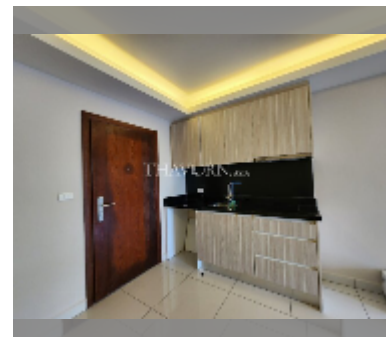

Condo for sale 1 bedroom 47.54 m² in Laguna Beach Resort, Pattaya

฿ 2,087,006

UNIT PARAMETERS:

UID	FS-242594
quota	thai quota
type	1 bedroom
size	47.54m ²
floor	2
view	pool view

PROJECT PARAMETERS:

district	Jomtien
buildings	3
floors	8
built in	2015
maintenance	฿ 19,967/year

Health zone: gym.

Other: reception, clubhouse, kids playgarden, security, minimart, laundry.

[details](#)