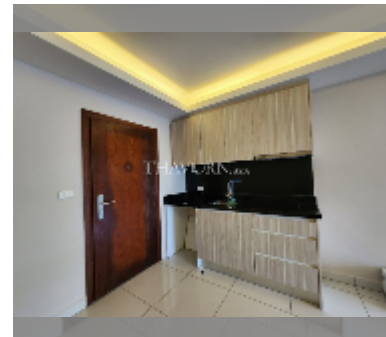

Condo for sale 1 bedroom 47.54 m² in Laguna Beach Resort, Pattaya

฿ 2,087,006

UNIT PARAMETERS:

UID	FS-242594
quota	thai quota
type	1 bedroom
size	47.54m ²
floor	2
view	pool view

PROJECT PARAMETERS:

district	Jomtien
buildings	3
floors	8
built in	2015
maintenance	฿ 19,967/year

Health zone: gym.

Other: reception, clubhouse, kids playgarden, security, minimart, laundry.

[details](#)