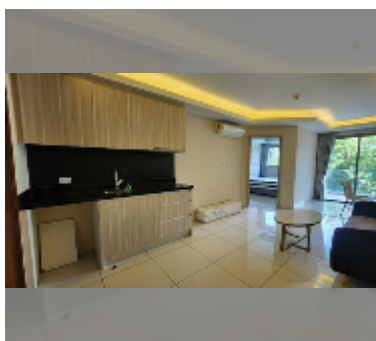

Condo for sale 1 bedroom 47.54 m² in Laguna Beach Resort, Pattaya

฿ 2,087,006

UNIT PARAMETERS:

UID	FS-242594
quota	thai quota
type	1 bedroom
size	47.54m ²
floor	2
view	pool view

PROJECT PARAMETERS:

district	Jomtien
buildings	3
floors	8
built in	2015
maintenance	฿ 19,967/year

Health zone: gym.

Other: reception, clubhouse, kids playgarden, security, minimart, laundry.

[details](#)