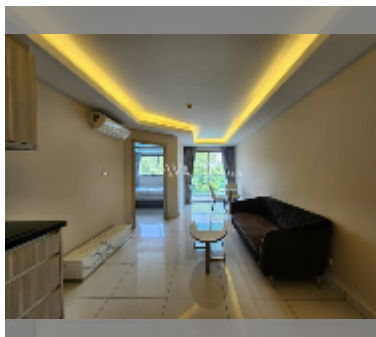

Condo for sale 1 bedroom 47.54 m² in Laguna Beach Resort, Pattaya

฿ 2,087,006

UNIT PARAMETERS:

UID	FS-242594
quota	thai quota
type	1 bedroom
size	47.54m ²
floor	2
view	pool view

PROJECT PARAMETERS:

district	Jomtien
buildings	3
floors	8
built in	2015
maintenance	฿ 19,967/year

Health zone: gym.

Other: reception, clubhouse, kids playgarden, security, minimart, laundry.

[details](#)