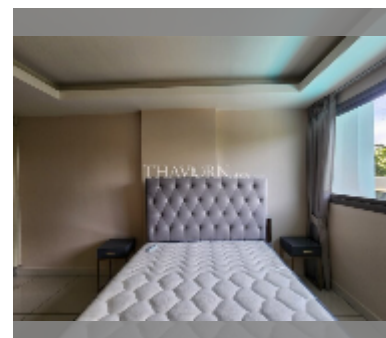

Condo for sale 1 bedroom 47.54 m² in Laguna Beach Resort, Pattaya

฿ 2,087,006

UNIT PARAMETERS:

UID	FS-242594
quota	thai quota
type	1 bedroom
size	47.54m²
floor	2
view	pool view

PROJECT PARAMETERS:

district	Jomtien
buildings	3
floors	8
built in	2015
maintenance	฿ 19,967/year

FACILITIES:

General information: resort, meters to beach: 500, underground parking.

Swimming pool: swimming pool, kids pool, water slides, waterfall, jacuzzi, sunbathing area, artificial beach.

Chill zone: chill zone, garden.

Health zone: gym.

Other: reception, clubhouse, kids playgarden, security, minimart, laundry.