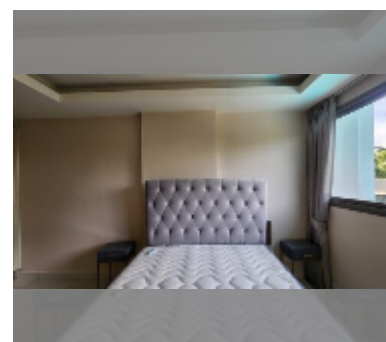

Condo for sale 1 bedroom 47.54 m² in Laguna Beach Resort, Pattaya

฿ 2,087,006

UNIT PARAMETERS:

UID	FS-242594
quota	thai quota
type	1 bedroom
size	47.54m²
floor	2
view	pool view

PROJECT PARAMETERS:

district	Jomtien
buildings	3
floors	8
built in	2015
maintenance	฿ 19,967/year

FACILITIES:

General information: resort, meters to beach: 500, underground parking.

Swimming pool: swimming pool, kids pool, water slides, waterfall, jacuzzi, sunbathing area, artificial beach.

Chill zone: chill zone, garden.

Health zone: gym.

Other: reception, clubhouse, kids playgarden, security, minimart, laundry.