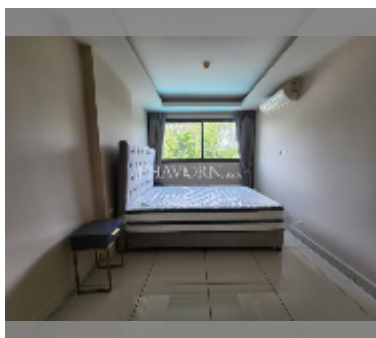

Condo for sale 1 bedroom 47.54 m² in Laguna Beach Resort, Pattaya

฿ 2,087,006

UNIT PARAMETERS:

UID	FS-242594
quota	thai quota
type	1 bedroom
size	47.54m²
floor	2
view	pool view

PROJECT PARAMETERS:

district	Jomtien
buildings	3
floors	8
built in	2015
maintenance	฿ 19,967/year

FACILITIES:

General information: resort, meters to beach: 500, underground parking.

Swimming pool: swimming pool, kids pool, water slides, waterfall, jacuzzi, sunbathing area, artificial beach.

Chill zone: chill zone, garden.

Health zone: gym.

Other: reception, clubhouse, kids playgarden, security, minimart, laundry.