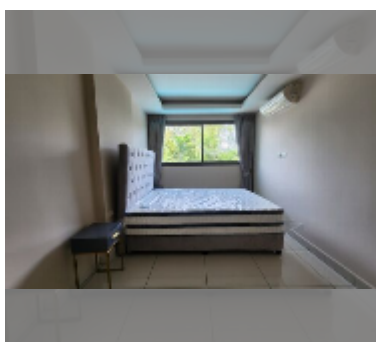

Condo for sale 1 bedroom 47.54 m² in Laguna Beach Resort, Pattaya

฿ 2,087,006

UNIT PARAMETERS:

UID	FS-242594
quota	thai quota
type	1 bedroom
size	47.54m²
floor	2
view	pool view

PROJECT PARAMETERS:

district	Jomtien
buildings	3
floors	8
built in	2015
maintenance	฿ 19,967/year

FACILITIES:

General information: resort, meters to beach: 500, underground parking.

Swimming pool: swimming pool, kids pool, water slides, waterfall, jacuzzi, sunbathing area, artificial beach.

Chill zone: chill zone, garden.

Health zone: gym.

Other: reception, clubhouse, kids playgarden, security, minimart, laundry.