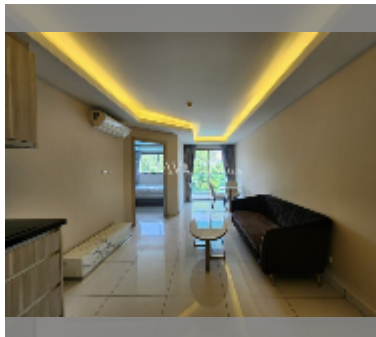

Condo for sale 1 bedroom 47.54 m² in Laguna Beach Resort, Pattaya

฿ 2,087,006

UNIT PARAMETERS:

UID	FS-242594
quota	thai quota
type	1 bedroom
size	47.54m ²
floor	2
view	pool view

PROJECT PARAMETERS:

district	Jomtien
buildings	3
floors	8
built in	2015
maintenance	฿ 19,967/year

Health zone: gym.

Other: reception, clubhouse, kids playgarden, security, minimart, laundry.

[details](#)