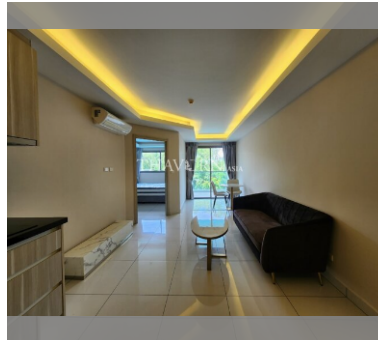

Condo for sale 1 bedroom 47.54 m² in Laguna Beach Resort, Pattaya

฿ 2,087,006

UNIT PARAMETERS:

UID	FS-242594
quota	thai quota
type	1 bedroom
size	47.54m²
floor	2
view	pool view
quality	not chosen

PROJECT PARAMETERS:

district	Jomtien
buildings	3
floors	8
built in	2015
maintenance	฿ 19,967/year

FACILITIES:

General information: resort, meters to beach: 500, underground parking.

Swimming pool: swimming pool, kids pool, water slides, waterfall, jacuzzi, sunbathing area, artificial beach.

Chill zone: chill zone, garden.

Health zone: gym.

Other: reception, clubhouse, kids playgarden, security, minimart, laundry.