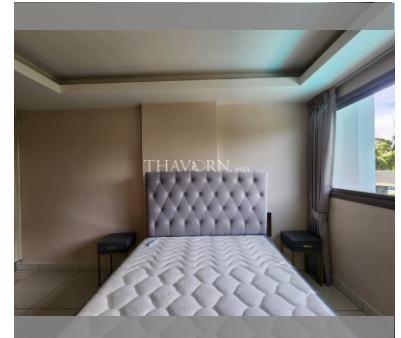

Condo for sale 1 bedroom 47.54 m² in Laguna Beach Resort, Pattaya

฿ 2,087,006

UNIT PARAMETERS:

UID	FS-242594
quota	thai quota
type	1 bedroom
size	47.54m²
floor	2
view	pool view
quality	not chosen

PROJECT PARAMETERS:

district	Jomtien
buildings	3
floors	8
built in	2015
maintenance	฿ 19,967/year

FACILITIES:

General information: resort, meters to beach: 500, underground parking.

Swimming pool: swimming pool, kids pool, water slides, waterfall, jacuzzi, sunbathing area, artificial beach.

Chill zone: chill zone, garden.

Health zone: gym.

Other: reception, clubhouse, kids playgarden, security, minimart, laundry.