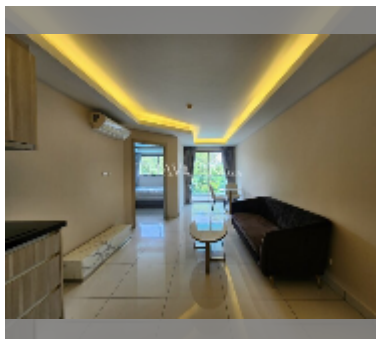

Condo for sale 1 bedroom 47.96 m² in Laguna Beach Resort, Pattaya

฿ 2,105,444

UNIT PARAMETERS:

UID	FS-242593
quota	thai quota
type	1 bedroom
size	47.96m²
floor	3
view	pool view
equipment: furniture, air conditioner	

PROJECT PARAMETERS:

district	Jomtien
buildings	3
floors	8
built in	2015
maintenance	฿ 20,143/year

FACILITIES:

General information: resort, meters to beach: 500, underground parking.

Swimming pool: swimming pool, kids pool, water slides, waterfall, jacuzzi, sunbathing area, artificial beach.

Chill zone: chill zone, garden.

Health zone: gym.

Other: reception, clubhouse, kids playgarden, security, minimart, laundry.