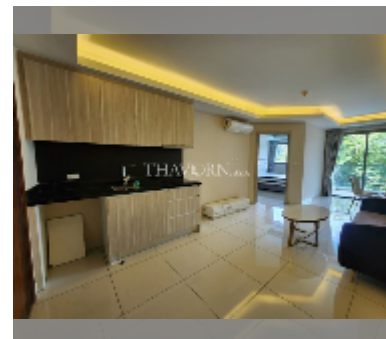

Condo for sale 1 bedroom 47.96 m² in Laguna Beach Resort, Pattaya

฿ 2,105,444

UNIT PARAMETERS:

UID	FS-242593
quota	thai quota
type	1 bedroom
size	47.96m²
floor	3
view	pool view
equipment: furniture, air conditioner	

PROJECT PARAMETERS:

district	Jomtien
buildings	3
floors	8
built in	2015
maintenance	฿ 20,143/year

FACILITIES:

General information: resort, meters to beach: 500, underground parking.

Swimming pool: swimming pool, kids pool, water slides, waterfall, jacuzzi, sunbathing area, artificial beach.

Chill zone: chill zone, garden.

Health zone: gym.

Other: reception, clubhouse, kids playgarden, security, minimart, laundry.