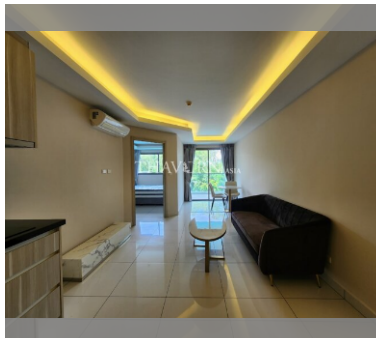

Condo for sale 1 bedroom 47.96 m² in Laguna Beach Resort, Pattaya

฿ 2,105,444

UNIT PARAMETERS:

UID	FS-242593
quota	thai quota
type	1 bedroom
size	47.96m²
floor	3
view	pool view
quality	not chosen
equipment	furniture, air conditioner

PROJECT PARAMETERS:

district	Jomtien
buildings	3
floors	8
built in	2015
maintenance	฿ 20,143/year

FACILITIES:

General information: resort, meters to beach: 500, underground parking.

Swimming pool: swimming pool, kids pool, water slides, waterfall, jacuzzi, sunbathing area, artificial beach.

Chill zone: chill zone, garden.

Health zone: gym.

Other: reception, clubhouse, kids playgarden, security, minimart, laundry.