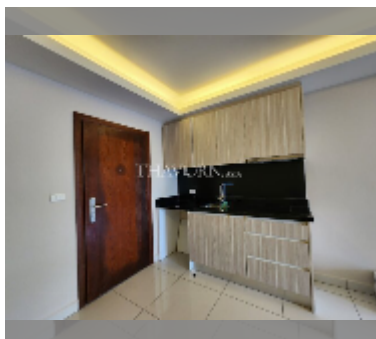

Condo for sale 1 bedroom 47.96 m² in Laguna Beach Resort, Pattaya

฿ 2,105,444

UNIT PARAMETERS:

UID	FS-242593
quota	thai quota
type	1 bedroom
size	47.96m²
floor	3
view	pool view
equipment: furniture, air conditioner	

PROJECT PARAMETERS:

district	Jomtien
buildings	3
floors	8
built in	2015
maintenance	฿ 20,143/year

FACILITIES:

General information: resort, meters to beach: 500, underground parking.

Swimming pool: swimming pool, kids pool, water slides, waterfall, jacuzzi, sunbathing area, artificial beach.

Chill zone: chill zone, garden.

Health zone: gym.

Other: reception, clubhouse, kids playgarden, security, minimart, laundry.