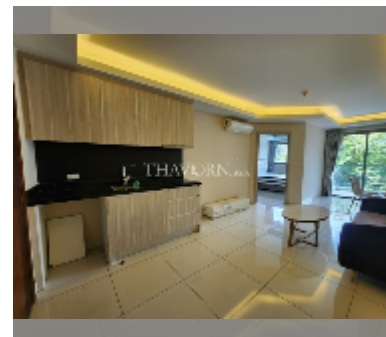

Condo for sale 1 bedroom 47.96 m² in Laguna Beach Resort, Pattaya

฿ 2,105,444

UNIT PARAMETERS:

UID	FS-242593
quota	thai quota
type	1 bedroom
size	47.96m²
floor	3
view	pool view
equipment: furniture, air conditioner	

PROJECT PARAMETERS:

district	Jomtien
buildings	3
floors	8
built in	2015
maintenance	฿ 20,143/year

FACILITIES:

General information: resort, meters to beach: 500, underground parking.

Swimming pool: swimming pool, kids pool, water slides, waterfall, jacuzzi, sunbathing area, artificial beach.

Chill zone: chill zone, garden.

Health zone: gym.

Other: reception, clubhouse, kids playgarden, security, minimart, laundry.