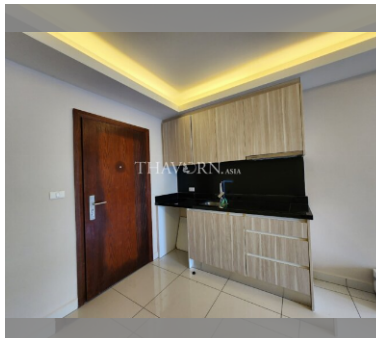

Condo for sale 1 bedroom 47.96 m² in Laguna Beach Resort, Pattaya

฿ 2,105,444

UNIT PARAMETERS:

UID	FS-242593
quota	thai quota
type	1 bedroom
size	47.96m²
floor	3
view	pool view
quality	not chosen
equipment	furniture, air conditioner

PROJECT PARAMETERS:

district	Jomtien
buildings	3
floors	8
built in	2015
maintenance	฿ 20,143/year

FACILITIES:

General information: resort, meters to beach: 500, underground parking.

Swimming pool: swimming pool, kids pool, water slides, waterfall, jacuzzi, sunbathing area, artificial beach.

Chill zone: chill zone, garden.

Health zone: gym.

Other: reception, clubhouse, kids playgarden, security, minimart, laundry.