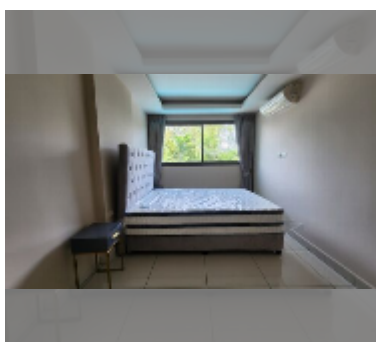

Condo for sale 1 bedroom 47.96 m² in Laguna Beach Resort, Pattaya

฿ 2,105,444

UNIT PARAMETERS:

UID	FS-242593
quota	thai quota
type	1 bedroom
size	47.96m²
floor	3
view	pool view
equipment: furniture, air conditioner	

PROJECT PARAMETERS:

district	Jomtien
buildings	3
floors	8
built in	2015
maintenance	฿ 20,143/year

FACILITIES:

General information: resort, meters to beach: 500, underground parking.

Swimming pool: swimming pool, kids pool, water slides, waterfall, jacuzzi, sunbathing area, artificial beach.

Chill zone: chill zone, garden.

Health zone: gym.

Other: reception, clubhouse, kids playgarden, security, minimart, laundry.