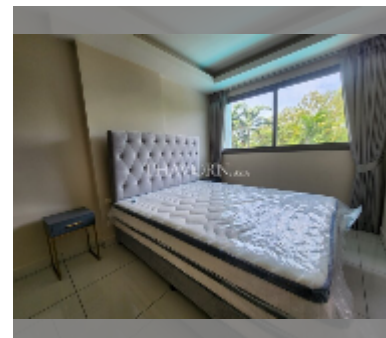

Condo for sale 1 bedroom 47.96 m² in Laguna Beach Resort, Pattaya

฿ 2,105,444

UNIT PARAMETERS:

UID	FS-242593
quota	thai quota
type	1 bedroom
size	47.96m²
floor	3
view	pool view
equipment: furniture, air conditioner	

PROJECT PARAMETERS:

district	Jomtien
buildings	3
floors	8
built in	2015
maintenance	฿ 20,143/year

FACILITIES:

General information: resort, meters to beach: 500, underground parking.

Swimming pool: swimming pool, kids pool, water slides, waterfall, jacuzzi, sunbathing area, artificial beach.

Chill zone: chill zone, garden.

Health zone: gym.

Other: reception, clubhouse, kids playgarden, security, minimart, laundry.