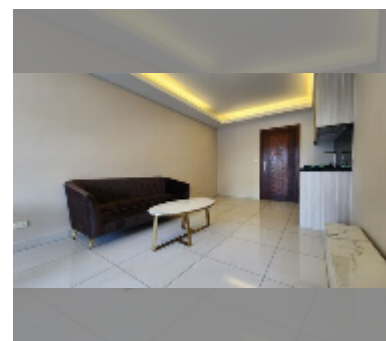

Condo for sale 1 bedroom 47.96 m² in Laguna Beach Resort, Pattaya

฿ 2,105,444

UNIT PARAMETERS:

UID	FS-242593
quota	thai quota
type	1 bedroom
size	47.96m²
floor	3
view	pool view
equipment: furniture, air conditioner	

PROJECT PARAMETERS:

district	Jomtien
buildings	3
floors	8
built in	2015
maintenance	฿ 20,143/year

FACILITIES:

General information: resort, meters to beach: 500, underground parking.

Swimming pool: swimming pool, kids pool, water slides, waterfall, jacuzzi, sunbathing area, artificial beach.

Chill zone: chill zone, garden.

Health zone: gym.

Other: reception, clubhouse, kids playgarden, security, minimart, laundry.