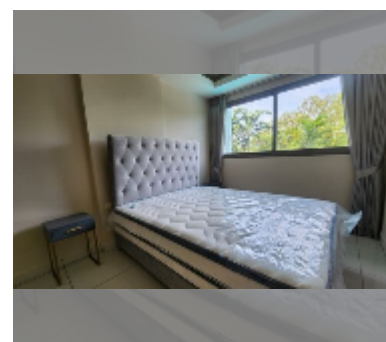

Condo for sale 1 bedroom 47.96 m² in Laguna Beach Resort, Pattaya

฿ 2,105,444

UNIT PARAMETERS:

UID	FS-242593
quota	thai quota
type	1 bedroom
size	47.96m²
floor	3
view	pool view
equipment: furniture, air conditioner	

PROJECT PARAMETERS:

district	Jomtien
buildings	3
floors	8
built in	2015
maintenance	฿ 20,143/year

FACILITIES:

General information: resort, meters to beach: 500, underground parking.

Swimming pool: swimming pool, kids pool, water slides, waterfall, jacuzzi, sunbathing area, artificial beach.

Chill zone: chill zone, garden.

Health zone: gym.

Other: reception, clubhouse, kids playgarden, security, minimart, laundry.