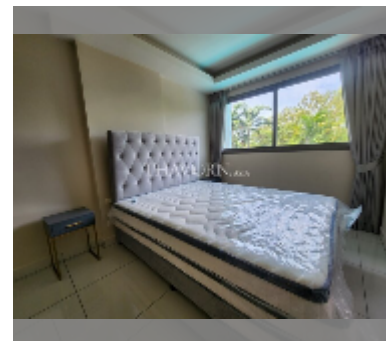

Condo for sale 1 bedroom 47.96 m² in Laguna Beach Resort, Pattaya

฿ 2,105,444

UNIT PARAMETERS:

UID	FS-242593
quota	thai quota
type	1 bedroom
size	47.96m²
floor	3
view	pool view
equipment: furniture, air conditioner	

PROJECT PARAMETERS:

district	Jomtien
buildings	3
floors	8
built in	2015
maintenance	฿ 20,143/year

FACILITIES:

General information: resort, meters to beach: 500, underground parking.

Swimming pool: swimming pool, kids pool, water slides, waterfall, jacuzzi, sunbathing area, artificial beach.

Chill zone: chill zone, garden.

Health zone: gym.

Other: reception, clubhouse, kids playgarden, security, minimart, laundry.