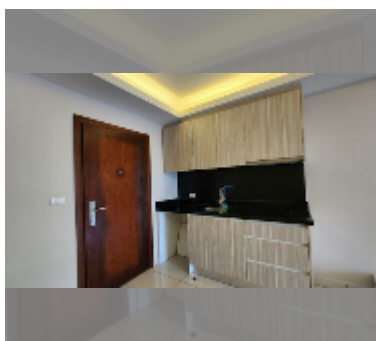

Condo for sale 1 bedroom 47.96 m² in Laguna Beach Resort, Pattaya

฿ 2,105,444

UNIT PARAMETERS:

UID	FS-242593
quota	thai quota
type	1 bedroom
size	47.96m²
floor	3
view	pool view
equipment: furniture, air conditioner	

PROJECT PARAMETERS:

district	Jomtien
buildings	3
floors	8
built in	2015
maintenance	฿ 20,143/year

FACILITIES:

General information: resort, meters to beach: 500, underground parking.

Swimming pool: swimming pool, kids pool, water slides, waterfall, jacuzzi, sunbathing area, artificial beach.

Chill zone: chill zone, garden.

Health zone: gym.

Other: reception, clubhouse, kids playgarden, security, minimart, laundry.