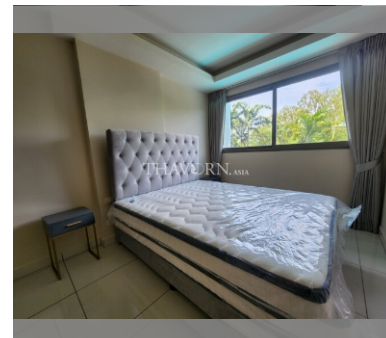

Condo for sale 1 bedroom 47.96 m² in Laguna Beach Resort, Pattaya

฿ 2,105,444

UNIT PARAMETERS:

UID	FS-242593
quota	thai quota
type	1 bedroom
size	47.96m²
floor	3
view	pool view
quality	not chosen
equipment	furniture, air conditioner

PROJECT PARAMETERS:

district	Jomtien
buildings	3
floors	8
built in	2015
maintenance	฿ 20,143/year

FACILITIES:

General information: resort, meters to beach: 500, underground parking.

Swimming pool: swimming pool, kids pool, water slides, waterfall, jacuzzi, sunbathing area, artificial beach.

Chill zone: chill zone, garden.

Health zone: gym.

Other: reception, clubhouse, kids playgarden, security, minimart, laundry.