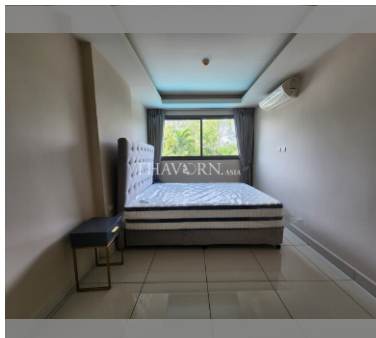

Condo for sale 1 bedroom 47.96 m² in Laguna Beach Resort, Pattaya

฿ 2,105,444

UNIT PARAMETERS:

UID	FS-242593
quota	thai quota
type	1 bedroom
size	47.96m²
floor	3
view	pool view
quality	not chosen
equipment	furniture, air conditioner

PROJECT PARAMETERS:

district	Jomtien
buildings	3
floors	8
built in	2015
maintenance	฿ 20,143/year

FACILITIES:

General information: resort, meters to beach: 500, underground parking.

Swimming pool: swimming pool, kids pool, water slides, waterfall, jacuzzi, sunbathing area, artificial beach.

Chill zone: chill zone, garden.

Health zone: gym.

Other: reception, clubhouse, kids playgarden, security, minimart, laundry.