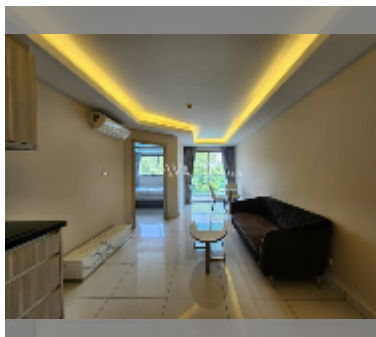

Condo for sale 1 bedroom 47.96 m² in Laguna Beach Resort, Pattaya

฿ 2,105,444

UNIT PARAMETERS:

UID	FS-242593
quota	thai quota
type	1 bedroom
size	47.96m²
floor	3
view	pool view
equipment: furniture, air conditioner	

PROJECT PARAMETERS:

district	Jomtien
buildings	3
floors	8
built in	2015
maintenance	฿ 20,143/year

FACILITIES:

General information: resort, meters to beach: 500, underground parking.

Swimming pool: swimming pool, kids pool, water slides, waterfall, jacuzzi, sunbathing area, artificial beach.

Chill zone: chill zone, garden.

Health zone: gym.

Other: reception, clubhouse, kids playgarden, security, minimart, laundry.