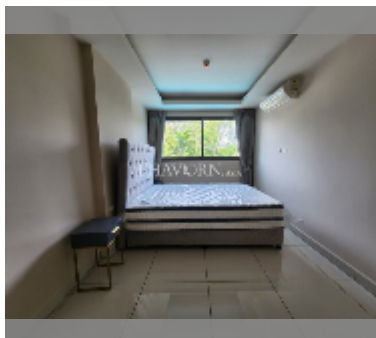

Condo for sale 1 bedroom 47.96 m² in Laguna Beach Resort, Pattaya

฿ 2,105,444

UNIT PARAMETERS:

UID	FS-242593
quota	thai quota
type	1 bedroom
size	47.96m²
floor	3
view	pool view
equipment: furniture, air conditioner	

PROJECT PARAMETERS:

district	Jomtien
buildings	3
floors	8
built in	2015
maintenance	฿ 20,143/year

FACILITIES:

General information: resort, meters to beach: 500, underground parking.

Swimming pool: swimming pool, kids pool, water slides, waterfall, jacuzzi, sunbathing area, artificial beach.

Chill zone: chill zone, garden.

Health zone: gym.

Other: reception, clubhouse, kids playgarden, security, minimart, laundry.