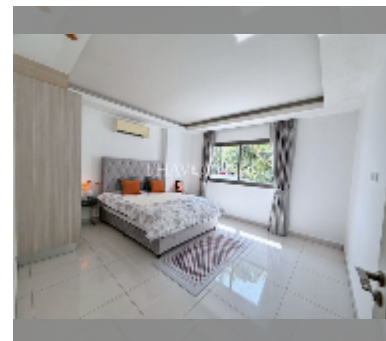

Condo for sale 1 bedroom 45.41 m² in Laguna Beach Resort, Pattaya

฿ 1,993,499

UNIT PARAMETERS:

UID	FS-242590
quota	thai quota
type	1 bedroom
size	45.41m²
floor	1
view	pool view
quality	good
equipment: furniture, air conditioner	

PROJECT PARAMETERS:

district	Jomtien
buildings	3
floors	8
built in	2015
maintenance	฿ 19,072/year

FACILITIES:

General information: resort, meters to beach: 500, underground parking.

Swimming pool: swimming pool, kids pool, water slides, waterfall, jacuzzi, sunbathing area, artificial beach.

Chill zone: chill zone, garden.

Health zone: gym.

Other: reception, clubhouse, kids playgarden, security, minimart, laundry.