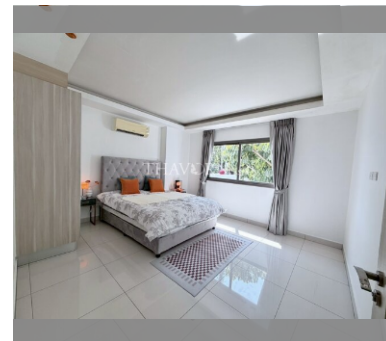

Condo for sale 1 bedroom 45.41 m² in Laguna Beach Resort, Pattaya

฿ 1,993,499

UNIT PARAMETERS:

UID	FS-242590
quota	thai quota
type	1 bedroom
size	45.41m²
floor	1
view	pool view
quality	good
equipment	furniture, air conditioner

PROJECT PARAMETERS:

district	Jomtien
buildings	3
floors	8
built in	2015
maintenance	฿ 19,072/year

FACILITIES:

General information: resort, meters to beach: 500, underground parking.

Swimming pool: swimming pool, kids pool, water slides, waterfall, jacuzzi, sunbathing area, artificial beach.

Chill zone: chill zone, garden.

Health zone: gym.

Other: reception, clubhouse, kids playgarden, security, minimart, laundry.