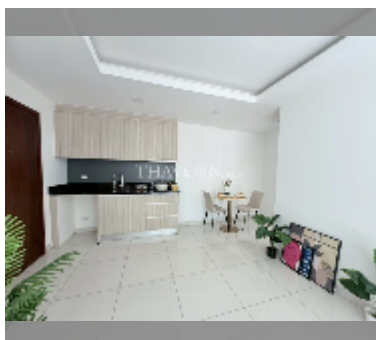

Condo for sale 1 bedroom 45.41 m² in Laguna Beach Resort, Pattaya

฿ 1,993,499

UNIT PARAMETERS:

UID	FS-242590
quota	thai quota
type	1 bedroom
size	45.41m²
floor	1
view	pool view
quality	good
equipment: furniture, air conditioner	

PROJECT PARAMETERS:

district	Jomtien
buildings	3
floors	8
built in	2015
maintenance	฿ 19,072/year

FACILITIES:

General information: resort, meters to beach: 500, underground parking.

Swimming pool: swimming pool, kids pool, water slides, waterfall, jacuzzi, sunbathing area, artificial beach.

Chill zone: chill zone, garden.

Health zone: gym.

Other: reception, clubhouse, kids playgarden, security, minimart, laundry.