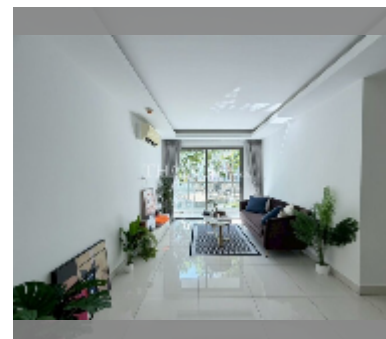

Condo for sale 1 bedroom 45.41 m² in Laguna Beach Resort, Pattaya

฿ 1,993,499

UNIT PARAMETERS:

UID	FS-242590
quota	thai quota
type	1 bedroom
size	45.41m²
floor	1
view	pool view
quality	good
equipment: furniture, air conditioner	

PROJECT PARAMETERS:

district	Jomtien
buildings	3
floors	8
built in	2015
maintenance	฿ 19,072/year

FACILITIES:

General information: resort, meters to beach: 500, underground parking.

Swimming pool: swimming pool, kids pool, water slides, waterfall, jacuzzi, sunbathing area, artificial beach.

Chill zone: chill zone, garden.

Health zone: gym.

Other: reception, clubhouse, kids playgarden, security, minimart, laundry.