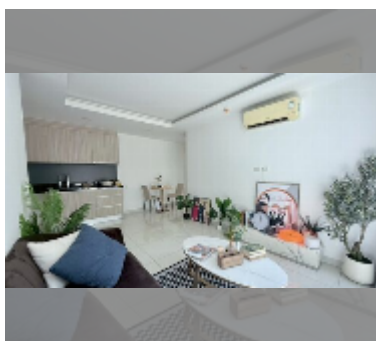

Condo for sale 1 bedroom 45.41 m² in Laguna Beach Resort, Pattaya

฿ 1,993,499

UNIT PARAMETERS:

UID	FS-242590
quota	thai quota
type	1 bedroom
size	45.41m²
floor	1
view	pool view
quality	good
equipment: furniture, air conditioner	

PROJECT PARAMETERS:

district	Jomtien
buildings	3
floors	8
built in	2015
maintenance	฿ 19,072/year

FACILITIES:

General information: resort, meters to beach: 500, underground parking.

Swimming pool: swimming pool, kids pool, water slides, waterfall, jacuzzi, sunbathing area, artificial beach.

Chill zone: chill zone, garden.

Health zone: gym.

Other: reception, clubhouse, kids playgarden, security, minimart, laundry.