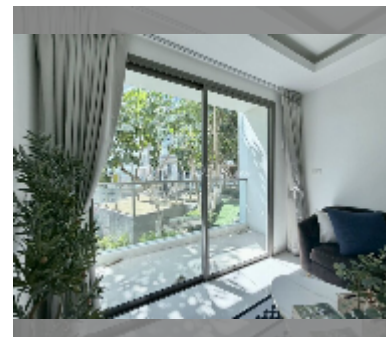

Condo for sale 1 bedroom 45.41 m² in Laguna Beach Resort, Pattaya

฿ 1,993,499

UNIT PARAMETERS:

UID	FS-242590
quota	thai quota
type	1 bedroom
size	45.41m ²
floor	1
view	pool view
quality	good
equipment: furniture, air conditioner	

PROJECT PARAMETERS:

district	Jomtien
buildings	3
floors	8
built in	2015
maintenance	฿ 19,072/year

FACILITIES:

General information: resort, meters to beach: 500, underground parking.

Swimming pool: swimming pool, kids pool, water slides, waterfall, jacuzzi, sunbathing area, artificial beach.

Chill zone: chill zone, garden.

Health zone: gym.

Other: reception, clubhouse, kids playgarden, security, minimart, laundry.

[details](#)