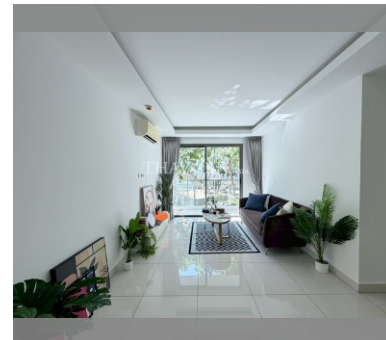

Condo for sale 1 bedroom 45.41 m² in Laguna Beach Resort, Pattaya

฿ 1,993,499

UNIT PARAMETERS:

| | |
|-----------|----------------------------|
| UID | FS-242590 |
| quota | thai quota |
| type | 1 bedroom |
| size | 45.41m ² |
| floor | 1 |
| view | pool view |
| quality | good |
| equipment | furniture, air conditioner |

Swimming pool: swimming pool, kids pool, water slides, waterfall, jacuzzi, sunbathing area, artificial beach.

Chill zone: chill zone, garden.

Health zone: gym.

Other: reception, clubhouse, kids playgarden, security, minimart, laundry.