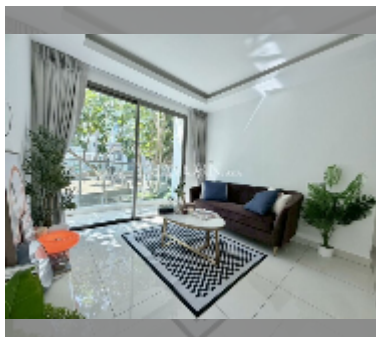

Condo for sale 1 bedroom 45.41 m² in Laguna Beach Resort, Pattaya

฿ 1,993,499

UNIT PARAMETERS:

UID	FS-242590
quota	thai quota
type	1 bedroom
size	45.41m²
floor	1
view	pool view
quality	good
equipment: furniture, air conditioner	

PROJECT PARAMETERS:

district	Jomtien
buildings	3
floors	8
built in	2015
maintenance	฿ 19,072/year

FACILITIES:

General information: resort, meters to beach: 500, underground parking.

Swimming pool: swimming pool, kids pool, water slides, waterfall, jacuzzi, sunbathing area, artificial beach.

Chill zone: chill zone, garden.

Health zone: gym.

Other: reception, clubhouse, kids playgarden, security, minimart, laundry.