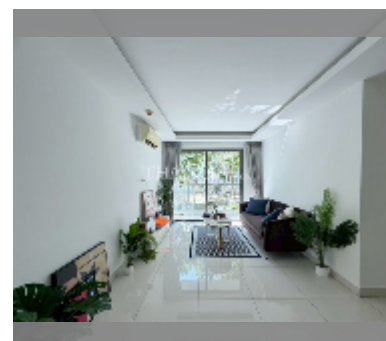

Condo for sale 1 bedroom 45.41 m² in Laguna Beach Resort, Pattaya

฿ 1,993,499

UNIT PARAMETERS:

UID	FS-242590
quota	thai quota
type	1 bedroom
size	45.41m²
floor	1
view	pool view
quality	good
equipment: furniture, air conditioner	

PROJECT PARAMETERS:

district	Jomtien
buildings	3
floors	8
built in	2015
maintenance	฿ 19,072/year

FACILITIES:

General information: resort, meters to beach: 500, underground parking.

Swimming pool: swimming pool, kids pool, water slides, waterfall, jacuzzi, sunbathing area, artificial beach.

Chill zone: chill zone, garden.

Health zone: gym.

Other: reception, clubhouse, kids playgarden, security, minimart, laundry.