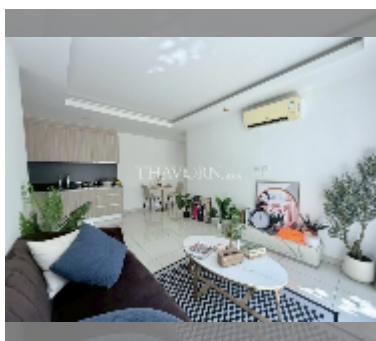

Condo for sale 1 bedroom 45.41 m² in Laguna Beach Resort, Pattaya

฿ 1,993,499

UNIT PARAMETERS:

UID	FS-242590
quota	thai quota
type	1 bedroom
size	45.41m ²
floor	1
view	pool view
quality	good
equipment: furniture, air conditioner	

PROJECT PARAMETERS:

district	Jomtien
buildings	3
floors	8
built in	2015
maintenance	฿ 19,072/year

FACILITIES:

General information: resort, meters to beach: 500, underground parking.

Swimming pool: swimming pool, kids pool, water slides, waterfall, jacuzzi, sunbathing area, artificial beach.

Chill zone: chill zone, garden.

Health zone: gym.

Other: reception, clubhouse, kids playgarden, security, minimart, laundry.

[details](#)