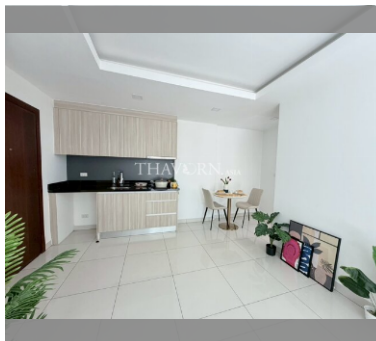

Condo for sale 1 bedroom 45.41 m² in Laguna Beach Resort, Pattaya

฿ 1,993,499

UNIT PARAMETERS:

UID	FS-242590
quota	thai quota
type	1 bedroom
size	45.41m²
floor	1
view	pool view
quality	good
equipment	furniture, air conditioner

PROJECT PARAMETERS:

district	Jomtien
buildings	3
floors	8
built in	2015
maintenance	฿ 19,072/year

FACILITIES:

General information: resort, meters to beach: 500, underground parking.

Swimming pool: swimming pool, kids pool, water slides, waterfall, jacuzzi, sunbathing area, artificial beach.

Chill zone: chill zone, garden.

Health zone: gym.

Other: reception, clubhouse, kids playgarden, security, minimart, laundry.