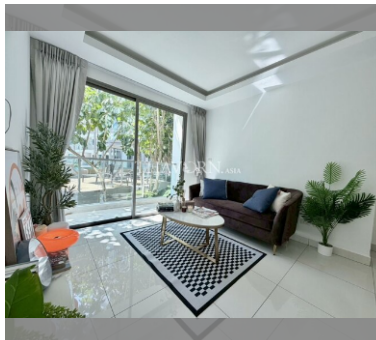

Condo for sale 1 bedroom 45.41 m² in Laguna Beach Resort, Pattaya

฿ 1,993,499

UNIT PARAMETERS:

| | |
|-----------|----------------------------|
| UID | FS-242590 |
| quota | thai quota |
| type | 1 bedroom |
| size | 45.41m ² |
| floor | 1 |
| view | pool view |
| quality | good |
| equipment | furniture, air conditioner |

Swimming pool: swimming pool, kids pool, water slides, waterfall, jacuzzi, sunbathing area, artificial beach.

Chill zone: chill zone, garden.

Health zone: gym.

Other: reception, clubhouse, kids playgarden, security, minimart, laundry.