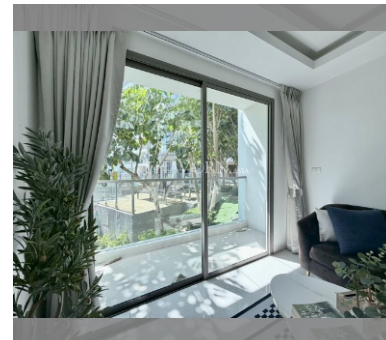

Condo for sale 1 bedroom 45.41 m² in Laguna Beach Resort, Pattaya

฿ 1,993,499

UNIT PARAMETERS:

| | |
|-----------|----------------------------|
| UID | FS-242590 |
| quota | thai quota |
| type | 1 bedroom |
| size | 45.41m ² |
| floor | 1 |
| view | pool view |
| quality | good |
| equipment | furniture, air conditioner |

Swimming pool: swimming pool, kids pool, water slides, waterfall, jacuzzi, sunbathing area, artificial beach.

Chill zone: chill zone, garden.

Health zone: gym.

Other: reception, clubhouse, kids playgarden, security, minimart, laundry.