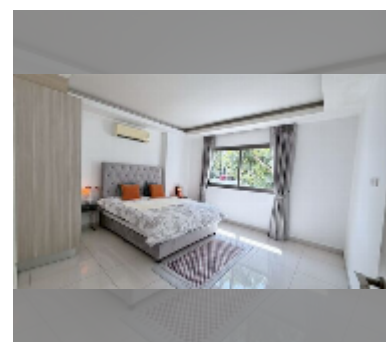

Condo for sale 1 bedroom 45.41 m² in Laguna Beach Resort, Pattaya

฿ 1,993,499

UNIT PARAMETERS:

UID	FS-242590
quota	thai quota
type	1 bedroom
size	45.41m²
floor	1
view	pool view
quality	good
equipment: furniture, air conditioner	

PROJECT PARAMETERS:

district	Jomtien
buildings	3
floors	8
built in	2015
maintenance	฿ 19,072/year

FACILITIES:

General information: resort, meters to beach: 500, underground parking.

Swimming pool: swimming pool, kids pool, water slides, waterfall, jacuzzi, sunbathing area, artificial beach.

Chill zone: chill zone, garden.

Health zone: gym.

Other: reception, clubhouse, kids playgarden, security, minimart, laundry.