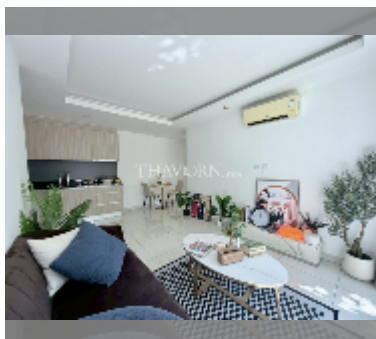

Condo for sale 1 bedroom 45.41 m² in Laguna Beach Resort, Pattaya

฿ 1,993,499

UNIT PARAMETERS:

UID	FS-242590
quota	thai quota
type	1 bedroom
size	45.41m ²
floor	1
view	pool view
quality	good
equipment: furniture, air conditioner	

PROJECT PARAMETERS:

district	Jomtien
buildings	3
floors	8
built in	2015
maintenance	฿ 19,072/year

FACILITIES:

General information: resort, meters to beach: 500, underground parking.

Swimming pool: swimming pool, kids pool, water slides, waterfall, jacuzzi, sunbathing area, artificial beach.

Chill zone: chill zone, garden.

Health zone: gym.

Other: reception, clubhouse, kids playgarden, security, minimart, laundry.

[details](#)