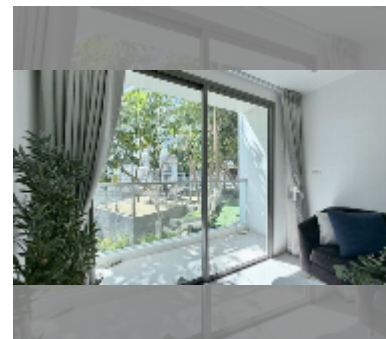

Condo for sale 1 bedroom 45.41 m² in Laguna Beach Resort, Pattaya

฿ 1,993,499

UNIT PARAMETERS:

UID	FS-242590
quota	thai quota
type	1 bedroom
size	45.41m²
floor	1
view	pool view
quality	good
equipment: furniture, air conditioner	

PROJECT PARAMETERS:

district	Jomtien
buildings	3
floors	8
built in	2015
maintenance	฿ 19,072/year

FACILITIES:

General information: resort, meters to beach: 500, underground parking.

Swimming pool: swimming pool, kids pool, water slides, waterfall, jacuzzi, sunbathing area, artificial beach.

Chill zone: chill zone, garden.

Health zone: gym.

Other: reception, clubhouse, kids playgarden, security, minimart, laundry.