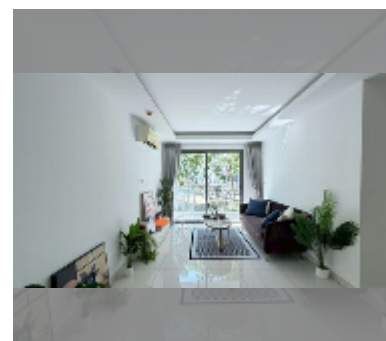

Condo for sale 1 bedroom 45.41 m² in Laguna Beach Resort, Pattaya

฿ 1,993,499

UNIT PARAMETERS:

UID	FS-242590
quota	thai quota
type	1 bedroom
size	45.41m²
floor	1
view	pool view
quality	good
equipment: furniture, air conditioner	

PROJECT PARAMETERS:

district	Jomtien
buildings	3
floors	8
built in	2015
maintenance	฿ 19,072/year

FACILITIES:

General information: resort, meters to beach: 500, underground parking.

Swimming pool: swimming pool, kids pool, water slides, waterfall, jacuzzi, sunbathing area, artificial beach.

Chill zone: chill zone, garden.

Health zone: gym.

Other: reception, clubhouse, kids playgarden, security, minimart, laundry.