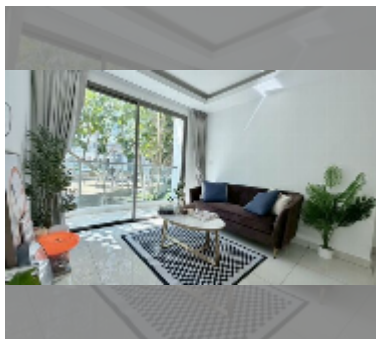

Condo for sale 1 bedroom 45.41 m² in Laguna Beach Resort, Pattaya

฿ 1,993,499

UNIT PARAMETERS:

UID	FS-242590
quota	thai quota
type	1 bedroom
size	45.41m²
floor	1
view	pool view
quality	good
equipment: furniture, air conditioner	

PROJECT PARAMETERS:

district	Jomtien
buildings	3
floors	8
built in	2015
maintenance	฿ 19,072/year

FACILITIES:

General information: resort, meters to beach: 500, underground parking.

Swimming pool: swimming pool, kids pool, water slides, waterfall, jacuzzi, sunbathing area, artificial beach.

Chill zone: chill zone, garden.

Health zone: gym.

Other: reception, clubhouse, kids playgarden, security, minimart, laundry.