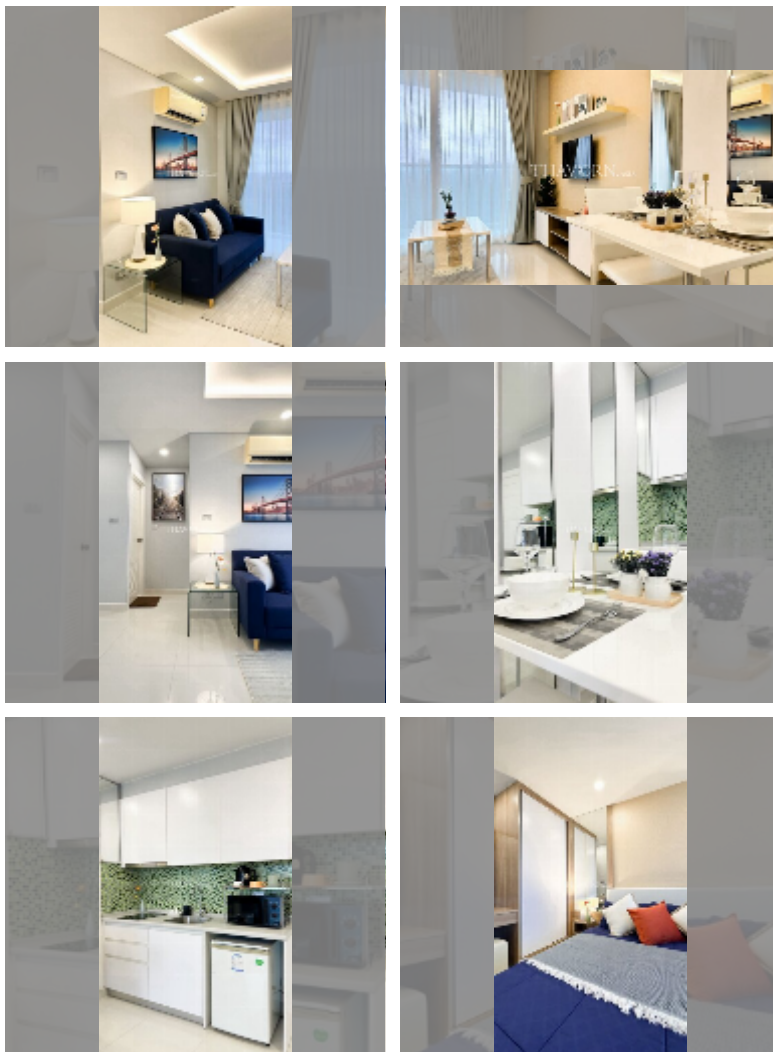

Condo for sale 1 bedroom 35 m² in Amazon Residence, Pattaya

฿ 2,030,000

UNIT PARAMETERS:

UID	FS-242587
quota	thai quota
type	1 bedroom
size	35m²
floor	8
view	city view
equipment: furniture, air conditioner, television, refrigerator	

PROJECT PARAMETERS:

district	Jomtien
buildings	4
floors	8
built in	2014
maintenance	฿ 14,700/year

FACILITIES:

General information: resort, shuttle bus, open parking.

Swimming pool: swimming pool, kids pool, water slides, waterfall, jacuzzi.

Chill zone: chill zone, garden.

Health zone: gym, sauna, hamam.

Other: reception, lobby, games room, CCTV, security, minimart, laundry.