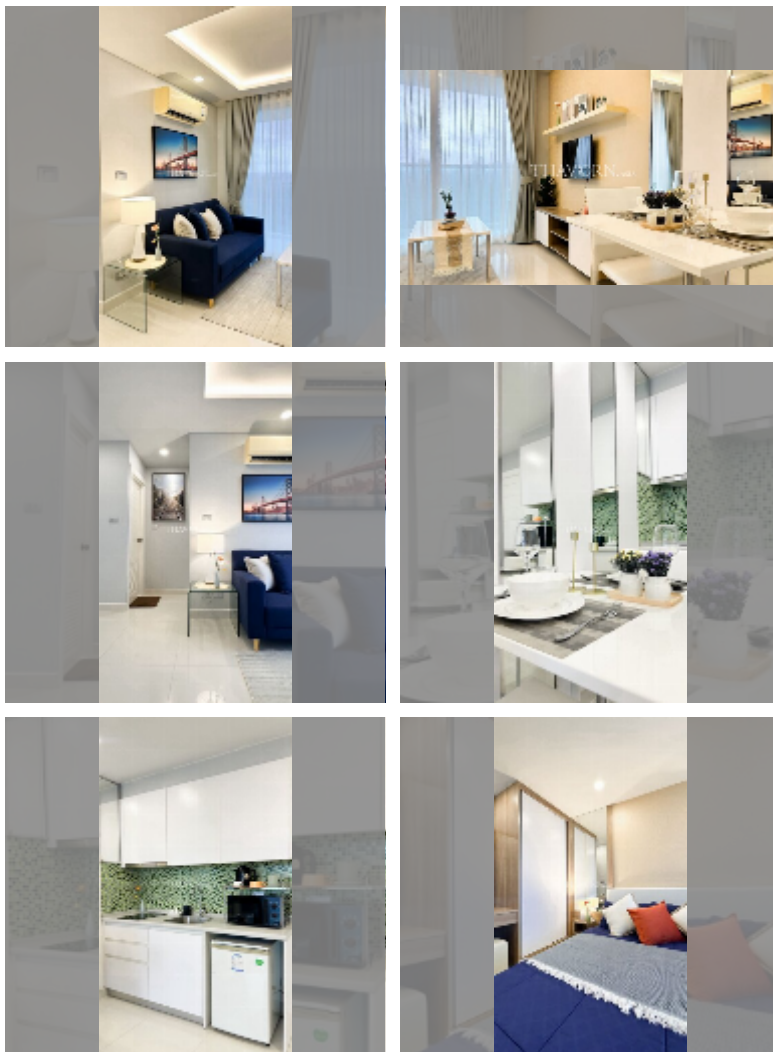

Condo for sale 1 bedroom 35 m² in Amazon Residence, Pattaya

฿ 2,030,000

UNIT PARAMETERS:

UID	FS-242587
quota	thai quota
type	1 bedroom
size	35m ²
floor	8
view	city view
equipment: furniture, air conditioner, television, refrigerator	

Chill zone: chill zone, garden.

Health zone: gym, sauna, hamam.

Other: reception, lobby, games room, CCTV, security, minimart, laundry.

[details](#)