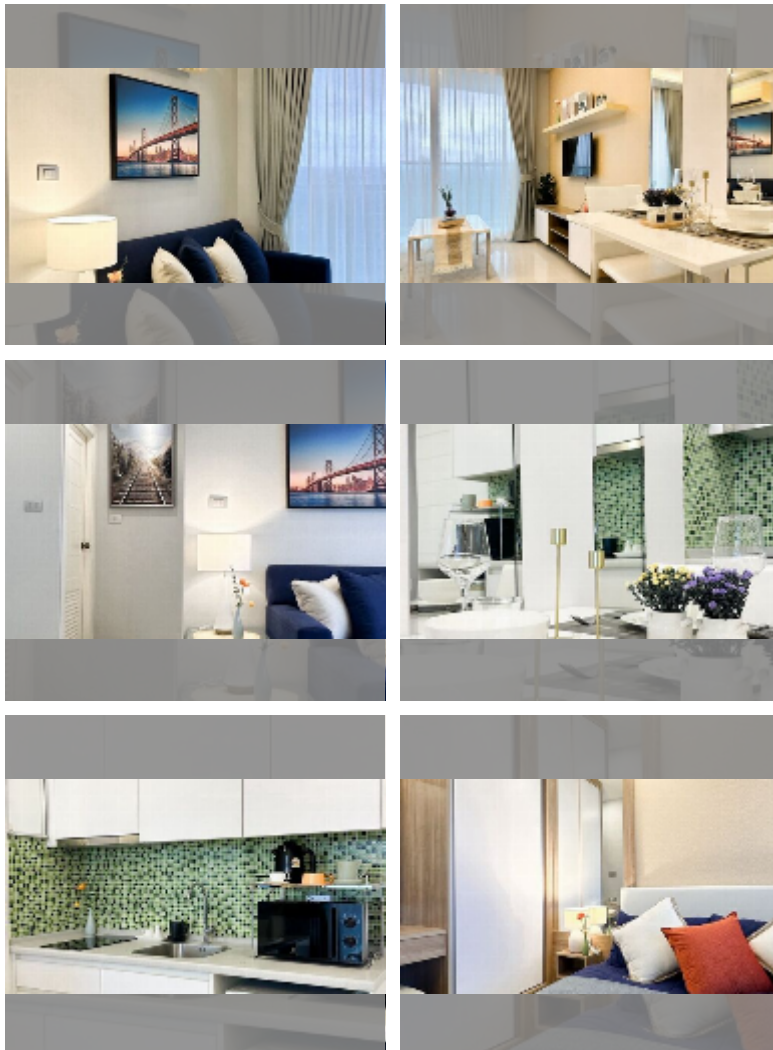

Condo for sale 1 bedroom 35 m² in Amazon Residence, Pattaya

฿ 2,030,000

UNIT PARAMETERS:

UID	FS-242587
quota	thai quota
type	1 bedroom
size	35m ²
floor	8
view	city view
equipment: furniture, air conditioner, television, refrigerator	

Chill zone: chill zone, garden.

Health zone: gym, sauna, hamam.

Other: reception, lobby, games room, CCTV, security, minimart, laundry.

[details](#)