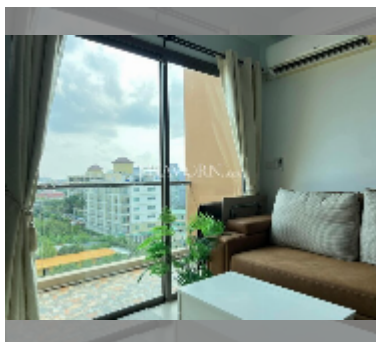

Condo for sale 2 bedroom 50 m² in Laguna Beach Resort 2, Pattaya

฿ 2,390,000

UNIT PARAMETERS:

UID	FS-242586
quota	thai quota
type	2 bedroom
size	50m ²
floor	7
view	city view
quality	good
equipment: furniture, air conditioner, television, washing-machine, refrigerator	

PROJECT PARAMETERS:

district	Jomtien
buildings	4
floors	8
built in	2016

FACILITIES:

General information: resort, meters to beach: 700, minutes to beach: 10, underground parking.

Swimming pool: swimming pool, kids pool, water slides, waterfall, jacuzzi, pool bar .

Chill zone: chill zone, garden.

Health zone: gym, sauna, massage.

Other: reception, lobby, clubhouse, kids playgarden, CCTV, security, minimart, laundry.

[details](#)