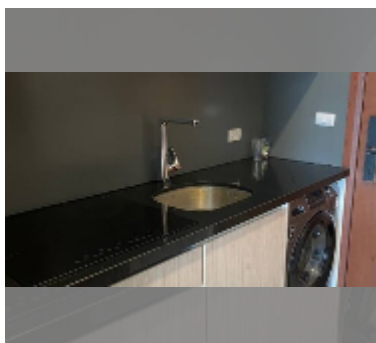

Condo for sale 2 bedroom 50 m² in Laguna Beach Resort 2, Pattaya

฿ 2,390,000

UNIT PARAMETERS:

UID	FS-242586
quota	thai quota
type	2 bedroom
size	50m²
floor	7
view	city view
quality	good
equipment: furniture, air conditioner, television, washing-machine, refrigerator	

PROJECT PARAMETERS:

district	Jomtien
buildings	4
floors	8
built in	2016
maintenance	฿ 21,000/year

FACILITIES:

General information: resort, meters to beach: 700, minutes to beach: 10, underground parking.

Swimming pool: swimming pool, kids pool, water slides, waterfall, jacuzzi, pool bar .

Chill zone: chill zone, garden.

Health zone: gym, sauna, massage.

Other: reception, lobby, clubhouse, kids playgarden, CCTV, security, minimart, laundry.