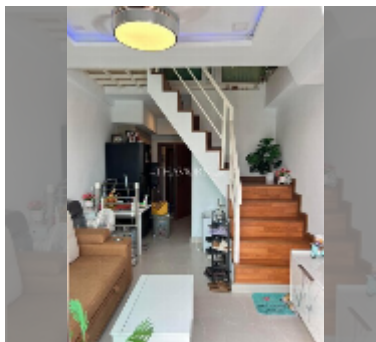

Condo for sale 2 bedroom 50 m² in Laguna Beach Resort 2, Pattaya

฿ 2,390,000

UNIT PARAMETERS:

UID	FS-242586
quota	thai quota
type	2 bedroom
size	50m²
floor	7
view	city view
quality	good
equipment: furniture, air conditioner, television, washing-machine, refrigerator	

PROJECT PARAMETERS:

district	Jomtien
buildings	4
floors	8
built in	2016

FACILITIES:

General information: resort, meters to beach: 700, minutes to beach: 10, underground parking.

Swimming pool: swimming pool, kids pool, water slides, waterfall, jacuzzi, pool bar .

Chill zone: chill zone, garden.

Health zone: gym, sauna, massage.

Other: reception, lobby, clubhouse, kids playgarden, CCTV, security, minimart, laundry.