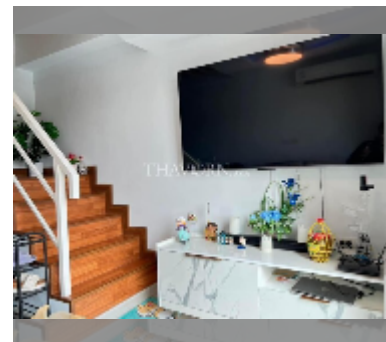

Condo for sale 2 bedroom 50 m² in Laguna Beach Resort 2, Pattaya

฿ 2,390,000

UNIT PARAMETERS:

UID	FS-242586
quota	thai quota
type	2 bedroom
size	50m²
floor	7
view	city view
quality	good
equipment: furniture, air conditioner, television, washing-machine, refrigerator	

PROJECT PARAMETERS:

district	Jomtien
buildings	4
floors	8
built in	2016

FACILITIES:

General information: resort, meters to beach: 700, minutes to beach: 10, underground parking.

Swimming pool: swimming pool, kids pool, water slides, waterfall, jacuzzi, pool bar .

Chill zone: chill zone, garden.

Health zone: gym, sauna, massage.

Other: reception, lobby, clubhouse, kids playgarden, CCTV, security, minimart, laundry.