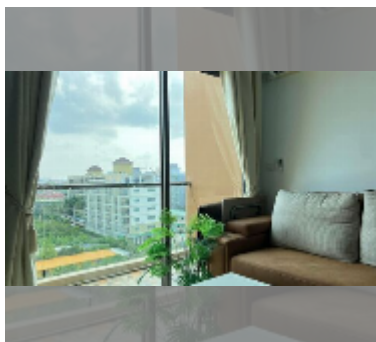

Condo for sale 2 bedroom 50 m² in Laguna Beach Resort 2, Pattaya

฿ 2,390,000

UNIT PARAMETERS:

UID	FS-242586
quota	thai quota
type	2 bedroom
size	50m²
floor	7
view	city view
quality	good
equipment: furniture, air conditioner, television, washing-machine, refrigerator	

PROJECT PARAMETERS:

district	Jomtien
buildings	4
floors	8
built in	2016
maintenance	฿ 21,000/year

FACILITIES:

General information: resort, meters to beach: 700, minutes to beach: 10, underground parking.

Swimming pool: swimming pool, kids pool, water slides, waterfall, jacuzzi, pool bar .

Chill zone: chill zone, garden.

Health zone: gym, sauna, massage.

Other: reception, lobby, clubhouse, kids playgarden, CCTV, security, minimart, laundry.