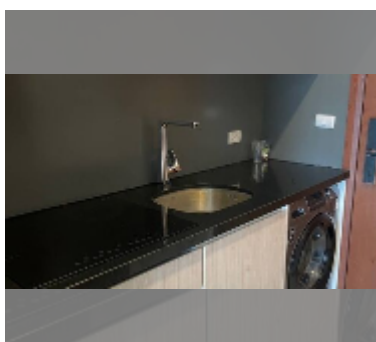

Condo for sale 2 bedroom 50 m² in Laguna Beach Resort 2, Pattaya

฿ 2,390,000

UNIT PARAMETERS:

UID	FS-242586
quota	thai quota
type	2 bedroom
size	50m²
floor	7
view	city view
quality	good
equipment: furniture, air conditioner, television, washing-machine, refrigerator	

PROJECT PARAMETERS:

district	Jomtien
buildings	4
floors	8
built in	2016

FACILITIES:

General information: resort, meters to beach: 700, minutes to beach: 10, underground parking.

Swimming pool: swimming pool, kids pool, water slides, waterfall, jacuzzi, pool bar .

Chill zone: chill zone, garden.

Health zone: gym, sauna, massage.

Other: reception, lobby, clubhouse, kids playgarden, CCTV, security, minimart, laundry.