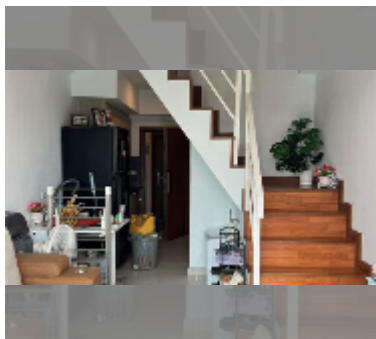

Condo for sale 2 bedroom 50 m² in Laguna Beach Resort 2, Pattaya

฿ 2,390,000

UNIT PARAMETERS:

UID	FS-242586
quota	thai quota
type	2 bedroom
size	50m²
floor	7
view	city view
quality	good
equipment: furniture, air conditioner, television, washing-machine, refrigerator	

PROJECT PARAMETERS:

district	Jomtien
buildings	4
floors	8
built in	2016

FACILITIES:

General information: resort, meters to beach: 700, minutes to beach: 10, underground parking.

Swimming pool: swimming pool, kids pool, water slides, waterfall, jacuzzi, pool bar .

Chill zone: chill zone, garden.

Health zone: gym, sauna, massage.

Other: reception, lobby, clubhouse, kids playgarden, CCTV, security, minimart, laundry.