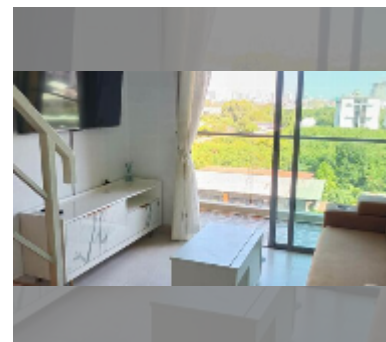

Condo for sale 2 bedroom 50 m² in Laguna Beach Resort 2, Pattaya

฿ 2,390,000

UNIT PARAMETERS:

UID	FS-242586
quota	thai quota
type	2 bedroom
size	50m ²
floor	7
view	city view
quality	good
equipment: furniture, air conditioner, television, washing-machine, refrigerator	

PROJECT PARAMETERS:

district	Jomtien
buildings	4
floors	8
built in	2016
maintenance	฿ 21,000/year

FACILITIES:

General information: resort, meters to beach: 700, minutes to beach: 10, underground parking.

Swimming pool: swimming pool, kids pool, water slides, waterfall, jacuzzi, pool bar .

Chill zone: chill zone, garden.

Health zone: gym, sauna, massage.

Other: reception, lobby, clubhouse, kids playgarden, CCTV, security, minimart, laundry.