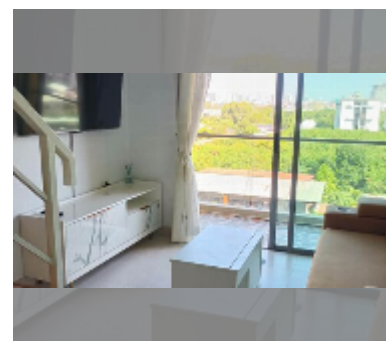

Condo for sale 2 bedroom 50 m² in Laguna Beach Resort 2, Pattaya

฿ 2,390,000

UNIT PARAMETERS:

UID	FS-242586
quota	thai quota
type	2 bedroom
size	50m ²
floor	7
view	city view
quality	good
equipment: furniture, air conditioner, television, washing-machine, refrigerator	

PROJECT PARAMETERS:

district	Jomtien
buildings	4
floors	8
built in	2016

FACILITIES:

General information: resort, meters to beach: 700, minutes to beach: 10, underground parking.

Swimming pool: swimming pool, kids pool, water slides, waterfall, jacuzzi, pool bar .

Chill zone: chill zone, garden.

Health zone: gym, sauna, massage.

Other: reception, lobby, clubhouse, kids playgarden, CCTV, security, minimart, laundry.

[details](#)