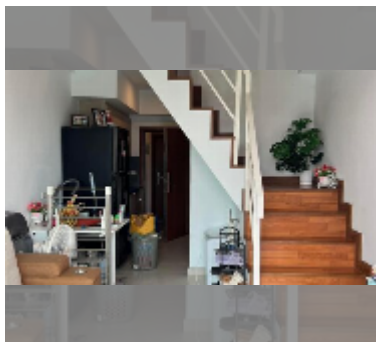

Condo for sale 2 bedroom 50 m² in Laguna Beach Resort 2, Pattaya

฿ 2,390,000

UNIT PARAMETERS:

UID	FS-242586
quota	thai quota
type	2 bedroom
size	50m²
floor	7
view	city view
quality	good
equipment: furniture, air conditioner, television, washing-machine, refrigerator	

PROJECT PARAMETERS:

district	Jomtien
buildings	4
floors	8
built in	2016
maintenance	฿ 21,000/year

FACILITIES:

General information: resort, meters to beach: 700, minutes to beach: 10, underground parking.

Swimming pool: swimming pool, kids pool, water slides, waterfall, jacuzzi, pool bar .

Chill zone: chill zone, garden.

Health zone: gym, sauna, massage.

Other: reception, lobby, clubhouse, kids playgarden, CCTV, security, minimart, laundry.