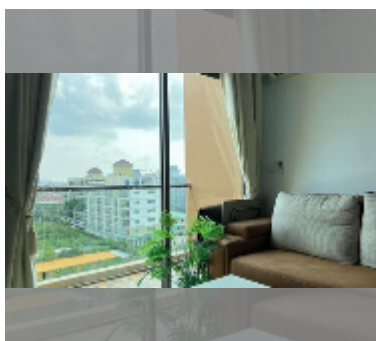

Condo for sale 2 bedroom 50 m² in Laguna Beach Resort 2, Pattaya

฿ 2,390,000

UNIT PARAMETERS:

UID	FS-242586
quota	thai quota
type	2 bedroom
size	50m ²
floor	7
view	city view
quality	good
equipment: furniture, air conditioner, television, washing-machine, refrigerator	

PROJECT PARAMETERS:

district	Jomtien
buildings	4
floors	8
built in	2016

FACILITIES:

General information: resort, meters to beach: 700, minutes to beach: 10, underground parking.

Swimming pool: swimming pool, kids pool, water slides, waterfall, jacuzzi, pool bar .

Chill zone: chill zone, garden.

Health zone: gym, sauna, massage.

Other: reception, lobby, clubhouse, kids playgarden, CCTV, security, minimart, laundry.

[details](#)