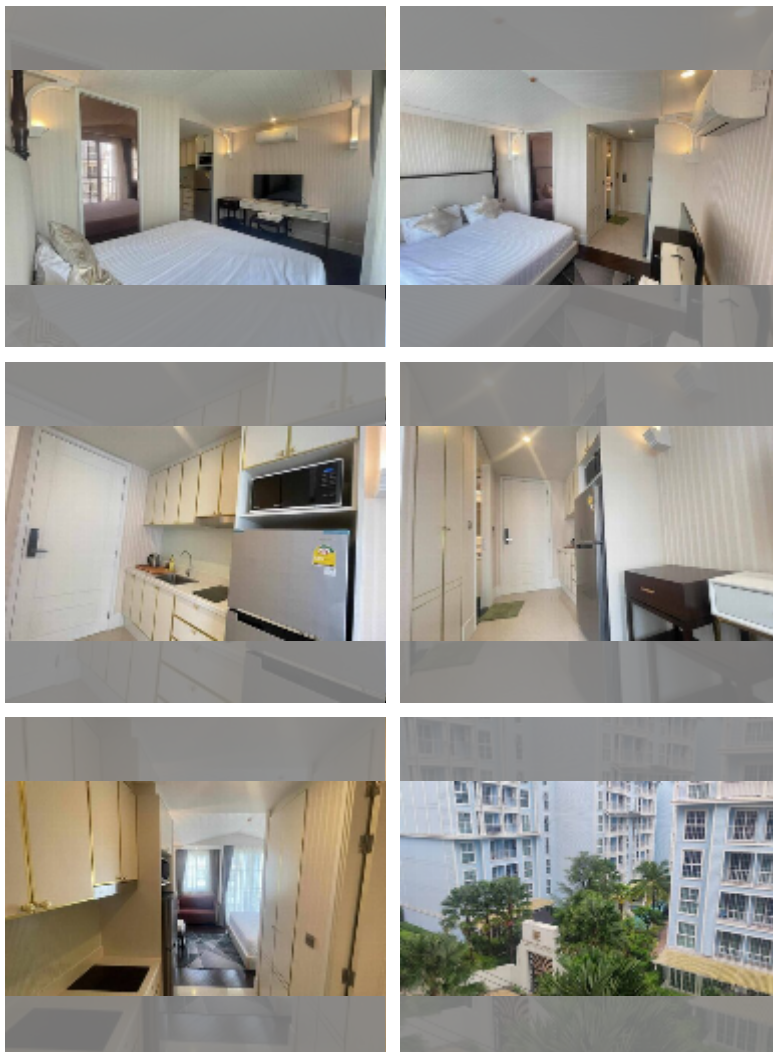

Condo for sale studio 24 m² in Grand Florida Beachfront Condo Resort Pattaya, Pattaya

฿ 2,890,000

UNIT PARAMETERS:

UID	FS-242581
quota	thai quota
type	studio
size	24m²
floor	5
view	city view
online viewing	yes

PROJECT PARAMETERS:

district	Na Jomtien
buildings	8
floors	7
built in	2020
maintenance	฿ 17,280/year

FACILITIES:

General information: resort, beach front, underground parking, open parking.

Swimming pool: swimming pool, kids pool, water slides, waterfall, jacuzzi, sunbathing area.

Chill zone: chill zone, garden, barbeque areas.

Health zone: gym, sauna, steam.

Other: reception, lobby, clubhouse, games room, kids playgarden, CCTV, security, minimart.