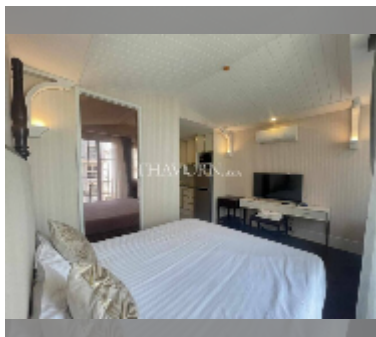

Condo for sale studio 24 m² in Grand Florida Beachfront Condo Resort Pattaya, Pattaya

฿ 2,890,000

UNIT PARAMETERS:

UID	FS-242581
quota	thai quota
type	studio
size	24m²
floor	5
view	city view
online viewing	yes

PROJECT PARAMETERS:

district	Na Jomtien
buildings	8
floors	7
built in	2020
maintenance	฿ 17,280/year

FACILITIES:

General information: resort, beach front, underground parking, open parking.

Swimming pool: swimming pool, kids pool, water slides, waterfall, jacuzzi, sunbathing area.

Chill zone: chill zone, garden, barbeque areas.

Health zone: gym, sauna, steam.

Other: reception, lobby, clubhouse, games room, kids playgarden, CCTV, security, minimart.