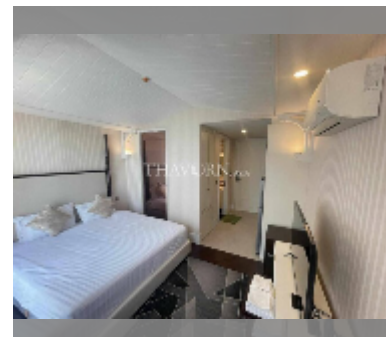

Condo for sale studio 24 m² in Grand Florida Beachfront Condo Resort Pattaya, Pattaya

฿ 2,890,000

UNIT PARAMETERS:

UID	FS-242581
quota	thai quota
type	studio
size	24m²
floor	5
view	city view
online viewing	yes

PROJECT PARAMETERS:

district	Na Jomtien
buildings	8
floors	7
built in	2020
maintenance	฿ 17,280/year

FACILITIES:

General information: resort, beach front, underground parking, open parking.

Swimming pool: swimming pool, kids pool, water slides, waterfall, jacuzzi, sunbathing area.

Chill zone: chill zone, garden, barbeque areas.

Health zone: gym, sauna, steam.

Other: reception, lobby, clubhouse, games room, kids playgarden, CCTV, security, minimart.