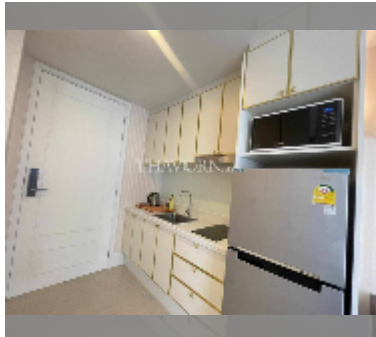

Condo for sale studio 24 m² in Grand Florida Beachfront Condo Resort Pattaya, Pattaya

฿ 2,890,000

UNIT PARAMETERS:

UID	FS-242581
quota	thai quota
type	studio
size	24m²
floor	5
view	city view
online viewing	yes

PROJECT PARAMETERS:

district	Na Jomtien
buildings	8
floors	7
built in	2020
maintenance	฿ 17,280/year

FACILITIES:

General information: resort, beach front, underground parking, open parking.

Swimming pool: swimming pool, kids pool, water slides, waterfall, jacuzzi, sunbathing area.

Chill zone: chill zone, garden, barbeque areas.

Health zone: gym, sauna, steam.

Other: reception, lobby, clubhouse, games room, kids playgarden, CCTV, security, minimart.