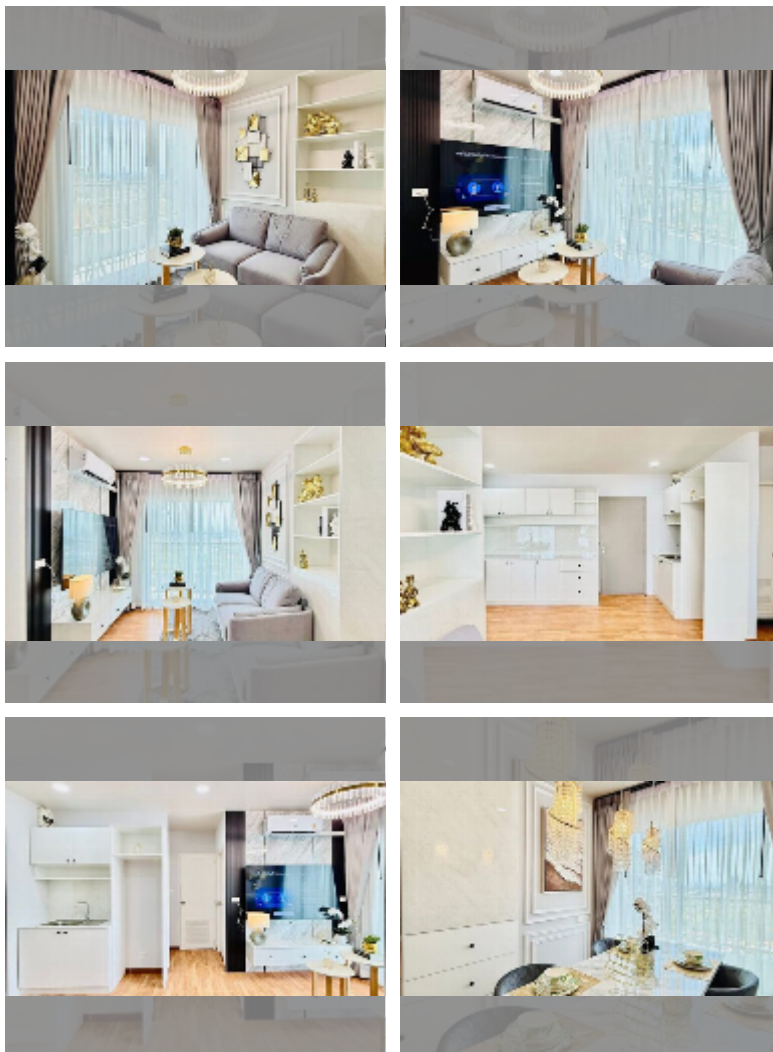

Condo for sale 2 bedroom 60 m² in The Trust Condo South Pattaya, Pattaya

฿ 4,290,000

UNIT PARAMETERS:

UID	FS-242578
quota	thai quota
type	2 bedroom
size	60m²
floor	23
view	pool view
quality	excellent
equipment: furniture, air conditioner, television, refrigerator	

PROJECT PARAMETERS:

district	Theprasit
buildings	1
floors	24
built in	2014

FACILITIES:

General information: highrise, underground parking, open parking.
Swimming pool: swimming pool, kids pool.
Chill zone: barbeque areas.
Other: reception, lobby, CCTV, security.