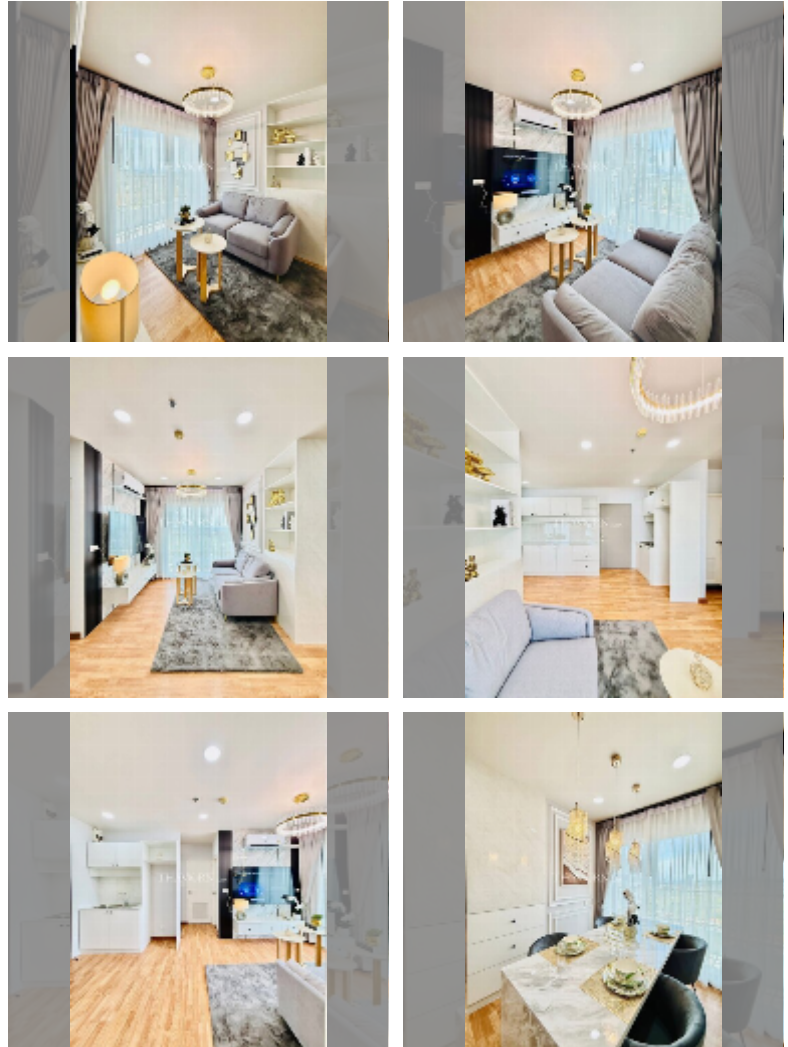

Condo for sale 2 bedroom 60 m² in The Trust Condo South Pattaya, Pattaya

฿ 4,290,000

UNIT PARAMETERS:

UID	FS-242578
quota	thai quota
type	2 bedroom
size	60m²
floor	23
view	pool view
quality	excellent
equipment: furniture, air conditioner, television, refrigerator	

PROJECT PARAMETERS:

district	Theprasit
buildings	1
floors	24
built in	2014

FACILITIES:

General information: highrise, underground parking, open parking.

Swimming pool: swimming pool, kids pool.

Chill zone: barbeque areas.

Other: reception, lobby, CCTV, security.