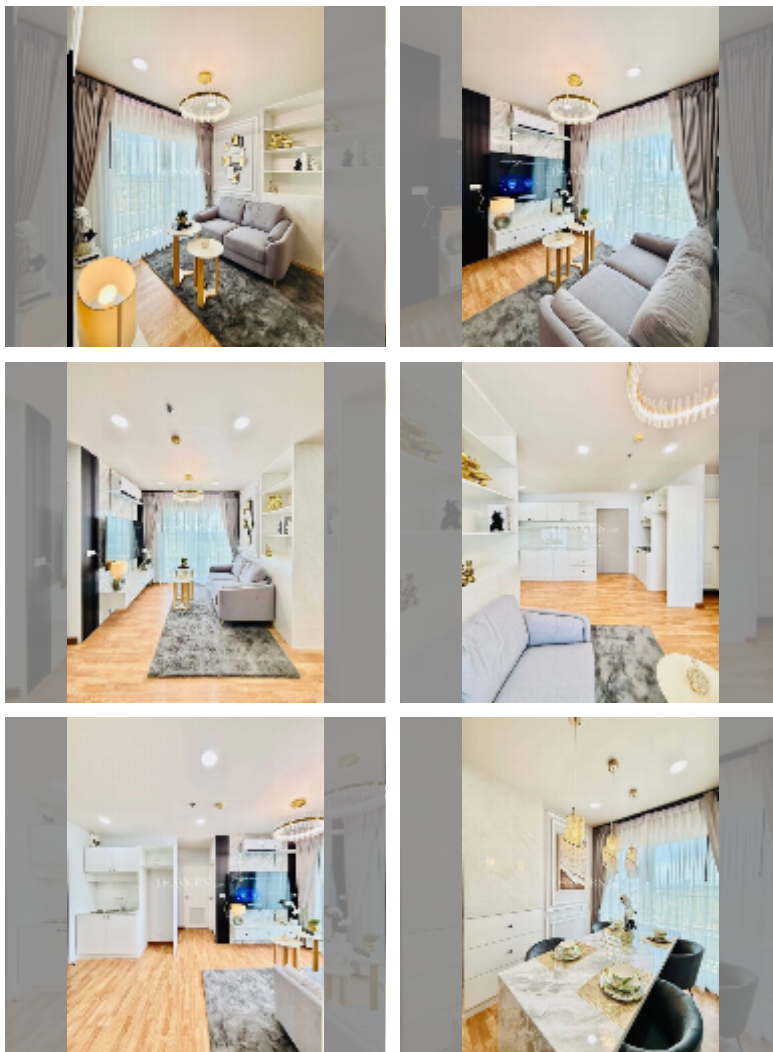

Condo for sale 2 bedroom 60 m² in The Trust Condo South Pattaya, Pattaya

฿ 4,290,000

UNIT PARAMETERS:

UID	FS-242578
quota	thai quota
type	2 bedroom
size	60m²
floor	23
view	pool view
quality	excellent
equipment: furniture, air conditioner, television, refrigerator	

PROJECT PARAMETERS:

district	Theprasit
buildings	1
floors	24
built in	2014

FACILITIES:

General information: highrise, underground parking, open parking.
Swimming pool: swimming pool, kids pool.
Chill zone: barbeque areas.
Other: reception, lobby, CCTV, security.