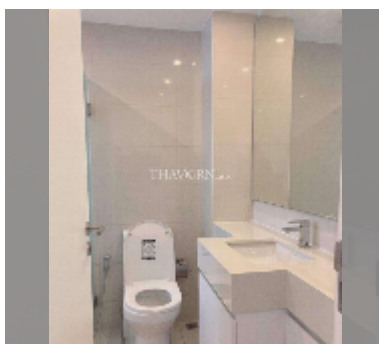

Condo for sale studio 24 m² in City Center Residence, Pattaya

฿ 1,420,000

UNIT PARAMETERS:

UID	FS-242570
quota	thai quota
type	studio
size	24m²
floor	6
view	city view
quality	good

PROJECT PARAMETERS:

district	Central Pattaya
buildings	3
floors	8
built in	2017
maintenance	฿ 14,112/year

FACILITIES:

General information: resort, meters to beach: 2000, minutes to beach: 15, underground parking.

Swimming pool: swimming pool, kids pool, waterfall.

Chill zone: garden.

Health zone: gym, sauna.

Other: lobby, CCTV, security.