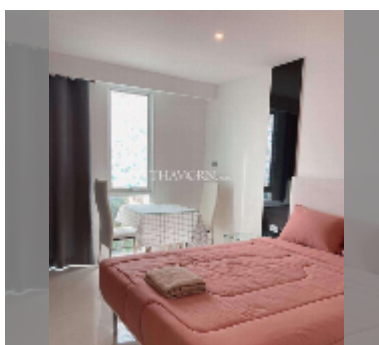

Condo for sale studio 24 m² in City Center Residence, Pattaya

฿ 1,420,000

UNIT PARAMETERS:

UID	FS-242570
quota	thai quota
type	studio
size	24m²
floor	6
view	city view
quality	good

PROJECT PARAMETERS:

district	Central Pattaya
buildings	3
floors	8
built in	2017
maintenance	฿ 14,112/year

FACILITIES:

General information: resort, meters to beach: 2000, minutes to beach: 15, underground parking.

Swimming pool: swimming pool, kids pool, waterfall.

Chill zone: garden.

Health zone: gym, sauna.

Other: lobby, CCTV, security.