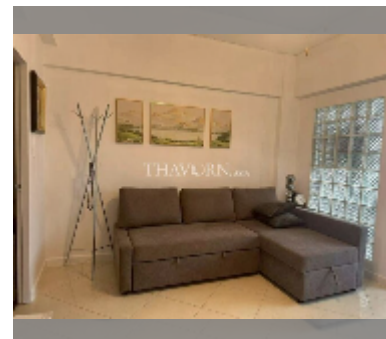

Condo for sale 2 bedroom 60 m² in Keha Condominium Jomtien, Pattaya

฿ 2,150,000

UNIT PARAMETERS:

UID	FS-242569
quota	foreign quota
type	2 bedroom
size	60m²
floor	8
view	city view
equipment: furniture, air conditioner, television, refrigerator	

PROJECT PARAMETERS:

district	Theprasit
buildings	1
floors	7
built in	1998

FACILITIES:

General information: lowrise, meters to beach: 2300, minutes to beach: 10, open parking.
Swimming pool: swimming pool.
Health zone: tennis court.
Other: security, minimart.