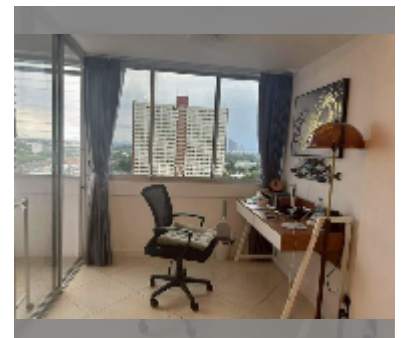

Condo for sale 2 bedroom 60 m² in Keha Condominium Jomtien, Pattaya

฿ 2,150,000

UNIT PARAMETERS:

UID	FS-242569
quota	foreign quota
type	2 bedroom
size	60m²
floor	8
view	city view
equipment: furniture, air conditioner, television, refrigerator	

PROJECT PARAMETERS:

district	Theprasit
buildings	1
floors	7
built in	1998

FACILITIES:

General information: lowrise, meters to beach: 2300, minutes to beach: 10, open parking.

Swimming pool: swimming pool.

Health zone: tennis court.

Other: security, minimart.