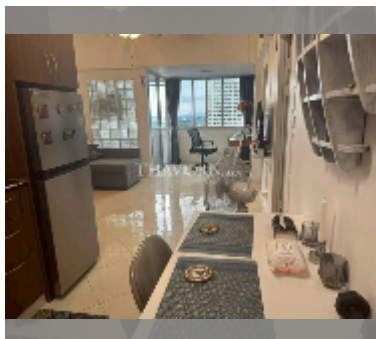

Condo for sale 2 bedroom 60 m² in Keha Condominium Jomtien, Pattaya

฿ 2,150,000

UNIT PARAMETERS:

UID	FS-242569
quota	foreign quota
type	2 bedroom
size	60m²
floor	8
view	city view
equipment: furniture, air conditioner, television, refrigerator	

PROJECT PARAMETERS:

district	Theprasit
buildings	1
floors	7
built in	1998

FACILITIES:

General information: lowrise, meters to beach: 2300, minutes to beach: 10, open parking.
Swimming pool: swimming pool.
Health zone: tennis court.
Other: security, minimart.