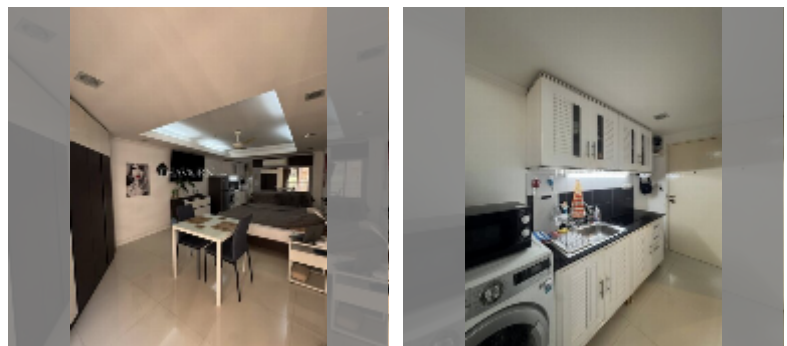

## Condo for sale studio 30 m<sup>2</sup> in Jomtien beach condominium, Pattaya

**฿ 1,350,000**

**UNIT PARAMETERS:**

UID	FS-242568
quota	thai quota
type	studio
size	30m <sup>2</sup>
floor	9
view	city view
equipment: furniture, air conditioner, television, washing-machine	

**PROJECT PARAMETERS:**

district	Jomtien
buildings	5
floors	18
built in	1993

**FACILITIES:**

- General information: highrise, open parking.
- Swimming pool: swimming pool.
- Chill zone: chill zone.
- Health zone: gym.
- Other: CCTV, security, minimart.