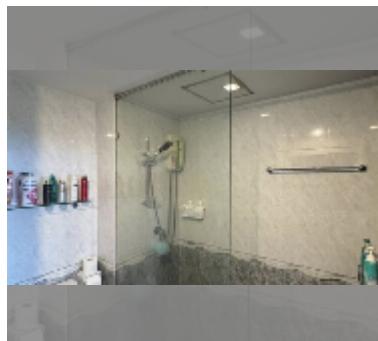

Condo for sale studio 30 m² in Jomtien beach condominium, Pattaya

฿ 1,350,000

UNIT PARAMETERS:

UID	FS-242568
quota	thai quota
type	studio
size	30m ²
floor	9
view	city view
equipment: furniture, air conditioner, television, washing-machine	

PROJECT PARAMETERS:

district	Jomtien
buildings	5
floors	18
built in	1993

FACILITIES:

- General information: highrise, open parking.
- Swimming pool: swimming pool.
- Chill zone: chill zone.
- Health zone: gym.
- Other: CCTV, security, minimart.