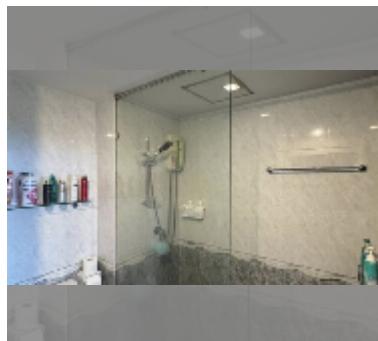

Condo for sale studio 30 m² in Jomtien beach condominium, Pattaya

฿ 1,350,000

UNIT PARAMETERS:

UID	FS-242568
quota	thai quota
type	studio
size	30m²
floor	9
view	city view
equipment: furniture, air conditioner, television, washing-machine	

PROJECT PARAMETERS:

district	Jomtien
buildings	5
floors	18
built in	1993

FACILITIES:

- General information: highrise, open parking.
- Swimming pool: swimming pool.
- Chill zone: chill zone.
- Health zone: gym.
- Other: CCTV, security, minimart.