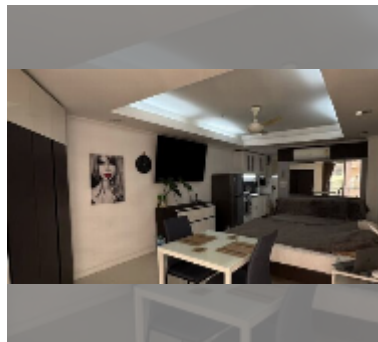

Condo for sale studio 30 m² in Jomtien beach condominium, Pattaya

฿ 1,350,000

UNIT PARAMETERS:

UID	FS-242568
quota	thai quota
type	studio
size	30m²
floor	9
view	city view
equipment: furniture, air conditioner, television, washing-machine	

PROJECT PARAMETERS:

district	Jomtien
buildings	5
floors	18
built in	1993

FACILITIES:

- General information: highrise, open parking.
- Swimming pool: swimming pool.
- Chill zone: chill zone.
- Health zone: gym.
- Other: CCTV, security, minimart.