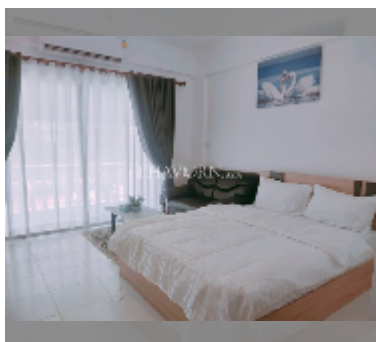

Condo for sale studio 28 m² in Majestic Jomtien, Pattaya

฿ 990,000

UNIT PARAMETERS:

UID	FS-242567
quota	thai quota
type	studio
size	28m²
floor	3
view	pool view
equipment: furniture, air conditioner, television	

PROJECT PARAMETERS:

district	Jomtien
buildings	1
floors	5
built in	1994
maintenance	฿ 6,720/year

FACILITIES:

General information: lowrise, open parking.

Swimming pool: swimming pool.

Other: reception, lobby, CCTV, security.