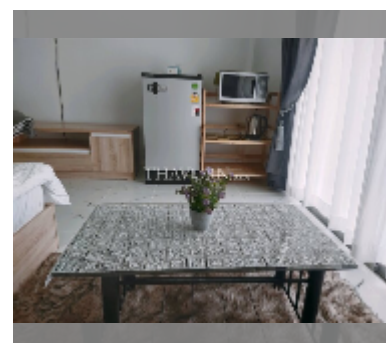

Condo for sale studio 28 m² in Majestic Jomtien, Pattaya

฿ 990,000

UNIT PARAMETERS:

UID	FS-242567
quota	thai quota
type	studio
size	28m²
floor	3
view	pool view
equipment: furniture, air conditioner, television	

PROJECT PARAMETERS:

district	Jomtien
buildings	1
floors	5
built in	1994
maintenance	฿ 6,720/year

FACILITIES:

General information: lowrise, open parking.

Swimming pool: swimming pool.

Other: reception, lobby, CCTV, security.