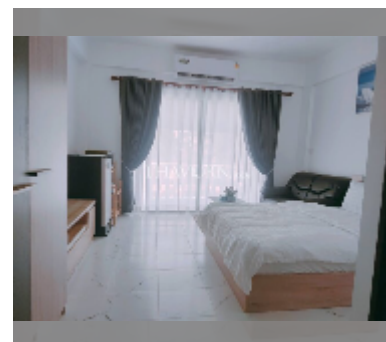

Condo for sale studio 28 m² in Majestic Jomtien, Pattaya

฿ 990,000

UNIT PARAMETERS:

UID	FS-242567
quota	thai quota
type	studio
size	28m²
floor	3
view	pool view
equipment: furniture, air conditioner, television	

PROJECT PARAMETERS:

district	Jomtien
buildings	1
floors	5
built in	1994
maintenance	฿ 6,720/year

FACILITIES:

General information: lowrise, open parking.

Swimming pool: swimming pool.

Other: reception, lobby, CCTV, security.