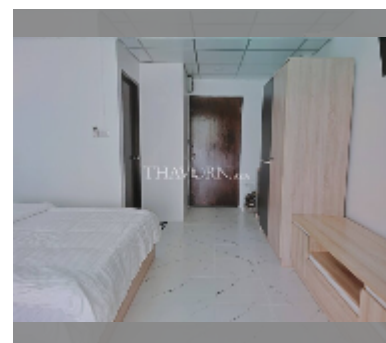

Condo for sale studio 28 m² in Majestic Jomtien, Pattaya

฿ 990,000

UNIT PARAMETERS:

UID	FS-242567
quota	thai quota
type	studio
size	28m²
floor	3
view	pool view
equipment: furniture, air conditioner, television	

PROJECT PARAMETERS:

district	Jomtien
buildings	1
floors	5
built in	1994
maintenance	฿ 6,720/year

FACILITIES:

General information: lowrise, open parking.

Swimming pool: swimming pool.

Other: reception, lobby, CCTV, security.