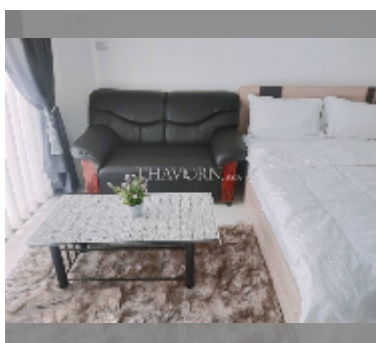

Condo for sale studio 28 m² in Majestic Jomtien, Pattaya

฿ 990,000

UNIT PARAMETERS:

UID	FS-242567
quota	thai quota
type	studio
size	28m²
floor	3
view	pool view
equipment: furniture, air conditioner, television	

PROJECT PARAMETERS:

district	Jomtien
buildings	1
floors	5
built in	1994
maintenance	฿ 6,720/year

FACILITIES:

General information: lowrise, open parking.

Swimming pool: swimming pool.

Other: reception, lobby, CCTV, security.