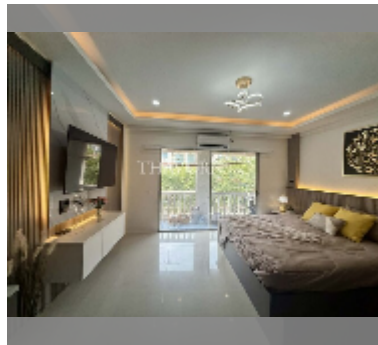

Condo for sale studio 31.51 m² in Majestic Jomtien, Pattaya

฿ 1,400,000

UNIT PARAMETERS:

UID	FS-242566
quota	thai quota
type	studio
size	31.51m ²
floor	5
view	city view

PROJECT PARAMETERS:

district	Jomtien
buildings	1
floors	5
built in	1994
maintenance	฿ 7,562/year

FACILITIES:

General information: lowrise, open parking.

Swimming pool: swimming pool.

Other: reception, lobby, CCTV, security.

details