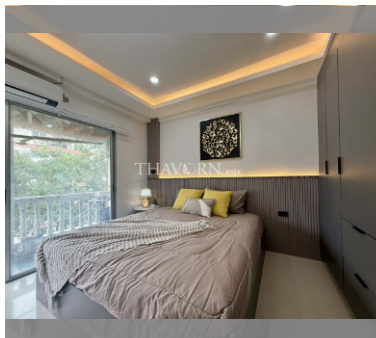

Condo for sale studio 31.51 m² in Majestic Jomtien, Pattaya

฿ 1,400,000

UNIT PARAMETERS:

UID	FS-242566
quota	thai quota
type	studio
size	31.51m²
floor	5
view	city view
quality	not chosen
transfer fee payer	50% on seller / 50% on buyer

PROJECT PARAMETERS:

district	Jomtien
buildings	1
floors	5
built in	1994
maintenance	฿ 7,562/year

FACILITIES:

General information: lowrise, open parking.

Swimming pool: swimming pool.

Other: reception, lobby, CCTV, security.