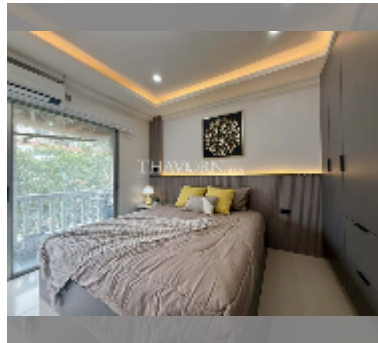

Condo for sale studio 31.51 m² in Majestic Jomtien, Pattaya

฿ 1,400,000

UNIT PARAMETERS:

UID	FS-242566
quota	thai quota
type	studio
size	31.51m²
floor	5
view	city view

PROJECT PARAMETERS:

district	Jomtien
buildings	1
floors	5
built in	1994
maintenance	฿ 7,562/year

FACILITIES:

General information: lowrise, open parking.

Swimming pool: swimming pool.

Other: reception, lobby, CCTV, security.