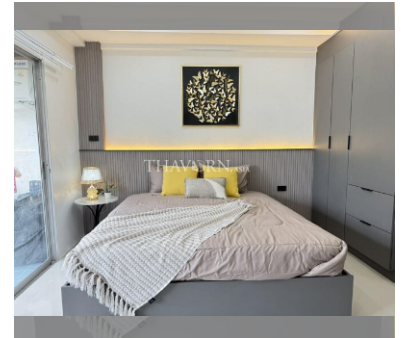

Condo for sale studio 31.51 m² in Majestic Jomtien, Pattaya

฿ 1,400,000

UNIT PARAMETERS:

UID	FS-242566
quota	thai quota
type	studio
size	31.51m²
floor	5
view	city view
quality	not chosen
transfer fee payer	50% on seller / 50% on buyer

PROJECT PARAMETERS:

district	Jomtien
buildings	1
floors	5
built in	1994
maintenance	฿ 7,562/year

FACILITIES:

General information: lowrise, open parking.

Swimming pool: swimming pool.

Other: reception, lobby, CCTV, security.