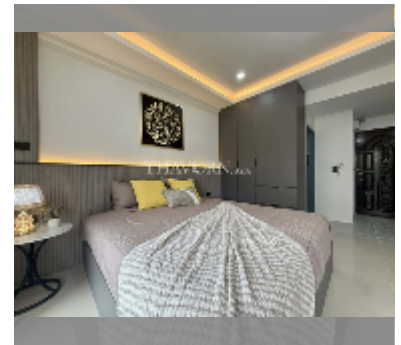

Condo for sale studio 31.51 m² in Majestic Jomtien, Pattaya

฿ 1,400,000

UNIT PARAMETERS:

UID	FS-242566
quota	thai quota
type	studio
size	31.51m²
floor	5
view	city view

PROJECT PARAMETERS:

district	Jomtien
buildings	1
floors	5
built in	1994
maintenance	฿ 7,562/year

FACILITIES:

General information: lowrise, open parking.

Swimming pool: swimming pool.

Other: reception, lobby, CCTV, security.