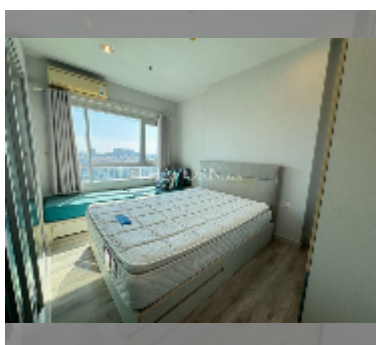

Condo for sale 1 bedroom 32 m² in Centric Sea, Pattaya

฿ 2,890,000

UNIT PARAMETERS:

UID	FS-242556
quota	foreign quota
type	1 bedroom
size	32m²
floor	12
view	city view
quality	good
equipment: furniture, air conditioner, television, washing-machine, refrigerator	

PROJECT PARAMETERS:

district	Central Pattaya
buildings	3
floors	44
built in	2015
maintenance	฿ 21,120/year

FACILITIES:

General information: highrise, multy-level parking, covered parking.

Swimming pool: swimming pool, rooftop pool.

Chill zone: chill zone, garden, rooftop chillout.

Health zone: gym.

Other: lobby, clubhouse, CCTV, security, minimart.