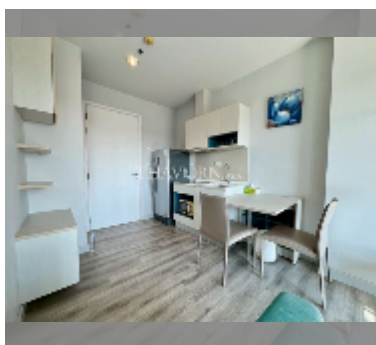

Condo for sale 1 bedroom 32 m² in Centric Sea, Pattaya

฿ 2,890,000

UNIT PARAMETERS:

UID	FS-242556
quota	foreign quota
type	1 bedroom
size	32m²
floor	12
view	city view
quality	good
equipment: furniture, air conditioner, television, washing-machine, refrigerator	

PROJECT PARAMETERS:

district	Central Pattaya
buildings	3
floors	44
built in	2015
maintenance	฿ 21,120/year

FACILITIES:

General information: highrise, multy-level parking, covered parking.

Swimming pool: swimming pool, rooftop pool.

Chill zone: chill zone, garden, rooftop chillout.

Health zone: gym.

Other: lobby, clubhouse, CCTV, security, minimart.