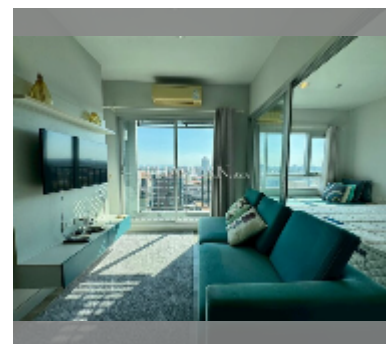

Condo for sale 1 bedroom 32 m² in Centric Sea, Pattaya

฿ 2,890,000

UNIT PARAMETERS:

UID	FS-242556
quota	foreign quota
type	1 bedroom
size	32m²
floor	12
view	city view
quality	good
equipment: furniture, air conditioner, television, washing-machine, refrigerator	

PROJECT PARAMETERS:

district	Central Pattaya
buildings	3
floors	44
built in	2015
maintenance	฿ 21,120/year

FACILITIES:

General information: highrise, multy-level parking, covered parking.

Swimming pool: swimming pool, rooftop pool.

Chill zone: chill zone, garden, rooftop chillout.

Health zone: gym.

Other: lobby, clubhouse, CCTV, security, minimart.