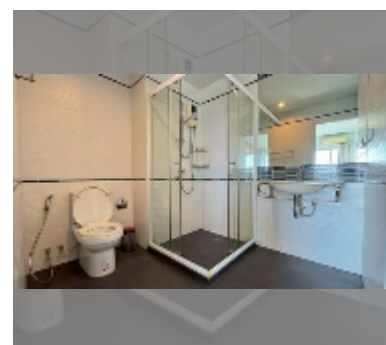

Condo for sale 1 bedroom 32 m² in Centric Sea, Pattaya

฿ 2,890,000

UNIT PARAMETERS:

UID	FS-242556
quota	foreign quota
type	1 bedroom
size	32m²
floor	12
view	city view
quality	good
equipment: furniture, air conditioner, television, washing-machine, refrigerator	

PROJECT PARAMETERS:

district	Central Pattaya
buildings	3
floors	44
built in	2015
maintenance	฿ 21,120/year

FACILITIES:

General information: highrise, multy-level parking, covered parking.

Swimming pool: swimming pool, rooftop pool.

Chill zone: chill zone, garden, rooftop chillout.

Health zone: gym.

Other: lobby, clubhouse, CCTV, security, minimart.