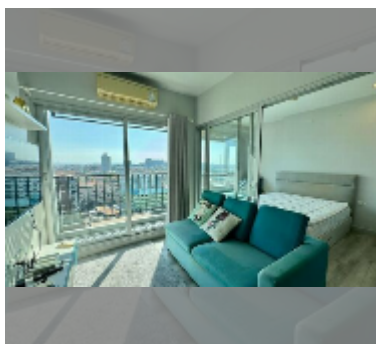

Condo for sale 1 bedroom 32 m² in Centric Sea, Pattaya

฿ 2,890,000

UNIT PARAMETERS:

UID	FS-242556
quota	foreign quota
type	1 bedroom
size	32m²
floor	12
view	city view
quality	good
equipment: furniture, air conditioner, television, washing-machine, refrigerator	

PROJECT PARAMETERS:

district	Central Pattaya
buildings	3
floors	44
built in	2015
maintenance	฿ 21,120/year

FACILITIES:

General information: highrise, multy-level parking, covered parking.

Swimming pool: swimming pool, rooftop pool.

Chill zone: chill zone, garden, rooftop chillout.

Health zone: gym.

Other: lobby, clubhouse, CCTV, security, minimart.