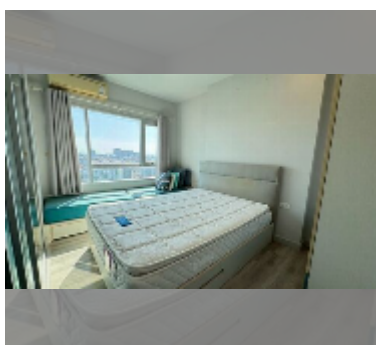

Condo for sale 1 bedroom 32 m² in Centric Sea, Pattaya

฿ 2,890,000

UNIT PARAMETERS:

UID	FS-242556
quota	foreign quota
type	1 bedroom
size	32m²
floor	12
view	city view
quality	good
equipment: furniture, air conditioner, television, washing-machine, refrigerator	

PROJECT PARAMETERS:

district	Central Pattaya
buildings	3
floors	44
built in	2015
maintenance	฿ 21,120/year

FACILITIES:

General information: highrise, multy-level parking, covered parking.

Swimming pool: swimming pool, rooftop pool.

Chill zone: chill zone, garden, rooftop chillout.

Health zone: gym.

Other: lobby, clubhouse, CCTV, security, minimart.