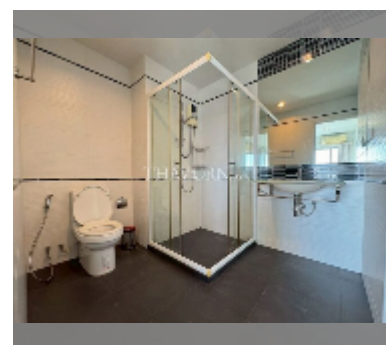

Condo for sale 1 bedroom 32 m² in Centric Sea, Pattaya

฿ 2,890,000

UNIT PARAMETERS:

UID	FS-242556
quota	foreign quota
type	1 bedroom
size	32m²
floor	12
view	city view
quality	good
equipment: furniture, air conditioner, television, washing-machine, refrigerator	

PROJECT PARAMETERS:

district	Central Pattaya
buildings	3
floors	44
built in	2015
maintenance	฿ 21,120/year

FACILITIES:

General information: highrise, multy-level parking, covered parking.

Swimming pool: swimming pool, rooftop pool.

Chill zone: chill zone, garden, rooftop chillout.

Health zone: gym.

Other: lobby, clubhouse, CCTV, security, minimart.