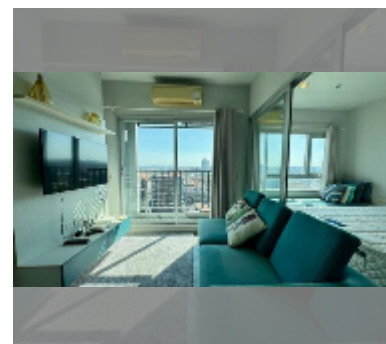

Condo for sale 1 bedroom 32 m² in Centric Sea, Pattaya

฿ 2,890,000

UNIT PARAMETERS:

UID	FS-242556
quota	foreign quota
type	1 bedroom
size	32m²
floor	12
view	city view
quality	good
equipment: furniture, air conditioner, television, washing-machine, refrigerator	

PROJECT PARAMETERS:

district	Central Pattaya
buildings	3
floors	44
built in	2015
maintenance	฿ 21,120/year

FACILITIES:

General information: highrise, multy-level parking, covered parking.

Swimming pool: swimming pool, rooftop pool.

Chill zone: chill zone, garden, rooftop chillout.

Health zone: gym.

Other: lobby, clubhouse, CCTV, security, minimart.