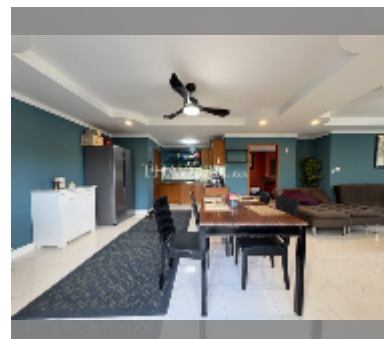

Condo for sale 1 bedroom 95 m² in Pattaya Hill Resort, Pattaya

฿ 3,600,000

UNIT PARAMETERS:

UID	FS-242541
quota	foreign quota
type	1 bedroom
size	95m²
floor	3
view	city view

PROJECT PARAMETERS:

district	Pratumnak
buildings	1
floors	23
built in	1991
maintenance	฿ 22,800/year

FACILITIES:

General information: resort, meters to beach: 350, minutes to beach: 7, open parking, covered parking.

Swimming pool: swimming pool, kids pool.

Health zone: gym.

Other: reception, lobby, CCTV, security.