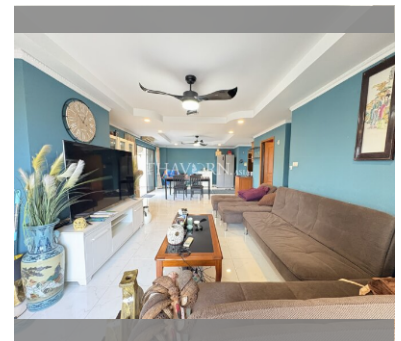

### FACILITIES:

**General information:** resort, meters to beach: 350, minutes to beach: 7, open parking, covered parking.

**Swimming pool:** swimming pool, kids pool.

**Health zone:** gym.

**Other:** reception, lobby, CCTV, security.