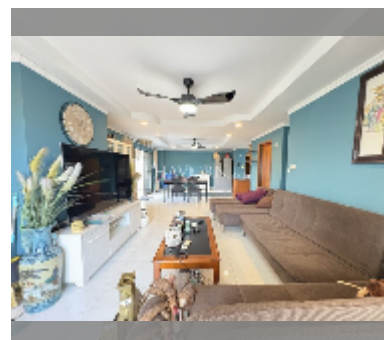

Condo for sale 1 bedroom 95 m² in Pattaya Hill Resort, Pattaya

฿ 3,600,000

UNIT PARAMETERS:

UID	FS-242541
quota	foreign quota
type	1 bedroom
size	95m²
floor	3
view	city view

PROJECT PARAMETERS:

district	Pratumnak
buildings	1
floors	23
built in	1991
maintenance	฿ 22,800/year

FACILITIES:

General information: resort, meters to beach: 350, minutes to beach: 7, open parking, covered parking.

Swimming pool: swimming pool, kids pool.

Health zone: gym.

Other: reception, lobby, CCTV, security.