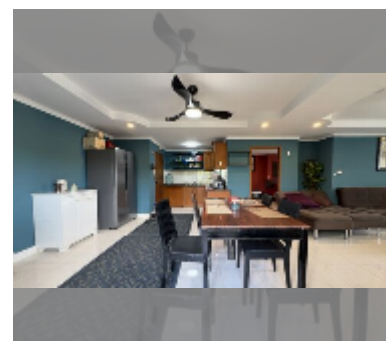

Condo for sale 1 bedroom 95 m² in Pattaya Hill Resort, Pattaya

฿ 3,600,000

UNIT PARAMETERS:

UID	FS-242541
quota	foreign quota
type	1 bedroom
size	95m²
floor	3
view	city view

PROJECT PARAMETERS:

district	Pratumnak
buildings	1
floors	23
built in	1991
maintenance	฿ 47,880/year

FACILITIES:

General information: resort, meters to beach: 350, minutes to beach: 7, open parking, covered parking.

Swimming pool: swimming pool, kids pool.

Health zone: gym.

Other: reception, lobby, CCTV, security.