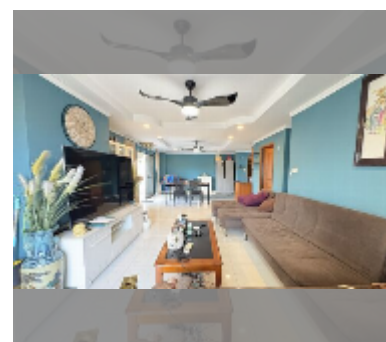

Condo for sale 1 bedroom 95 m² in Pattaya Hill Resort, Pattaya

฿ 3,600,000

UNIT PARAMETERS:

UID	FS-242541
quota	foreign quota
type	1 bedroom
size	95m²
floor	3
view	city view

PROJECT PARAMETERS:

district	Pratumnak
buildings	1
floors	23
built in	1991
maintenance	฿ 47,880/year

FACILITIES:

General information: resort, meters to beach: 350, minutes to beach: 7, open parking, covered parking.

Swimming pool: swimming pool, kids pool.

Health zone: gym.

Other: reception, lobby, CCTV, security.