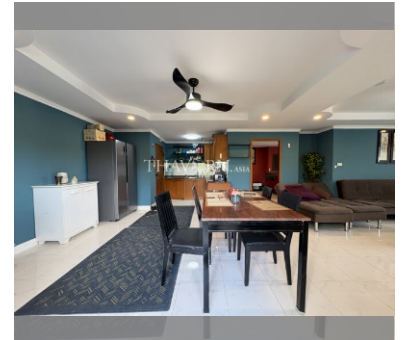

### FACILITIES:

**General information:** resort, meters to beach: 350, minutes to beach: 7, open parking, covered parking.

**Swimming pool:** swimming pool, kids pool.

**Health zone:** gym.

**Other:** reception, lobby, CCTV, security.