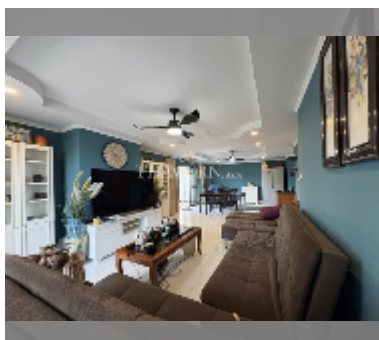

Condo for sale 1 bedroom 95 m² in Pattaya Hill Resort, Pattaya

฿ 3,600,000

UNIT PARAMETERS:

UID	FS-242541
quota	foreign quota
type	1 bedroom
size	95m²
floor	3
view	city view

PROJECT PARAMETERS:

district	Pratumnak
buildings	1
floors	23
built in	1991
maintenance	฿ 22,800/year

FACILITIES:

General information: resort, meters to beach: 350, minutes to beach: 7, open parking, covered parking.

Swimming pool: swimming pool, kids pool.

Health zone: gym.

Other: reception, lobby, CCTV, security.