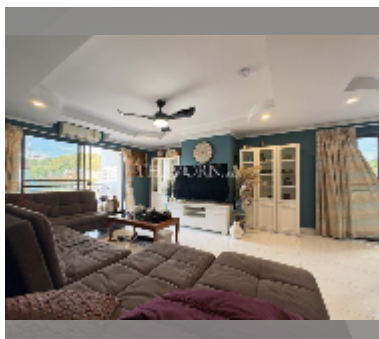

Condo for sale 1 bedroom 95 m² in Pattaya Hill Resort, Pattaya

฿ 3,600,000

UNIT PARAMETERS:

UID	FS-242541
quota	foreign quota
type	1 bedroom
size	95m²
floor	3
view	city view

PROJECT PARAMETERS:

district	Pratumnak
buildings	1
floors	23
built in	1991
maintenance	฿ 22,800/year

FACILITIES:

General information: resort, meters to beach: 350, minutes to beach: 7, open parking, covered parking.

Swimming pool: swimming pool, kids pool.

Health zone: gym.

Other: reception, lobby, CCTV, security.