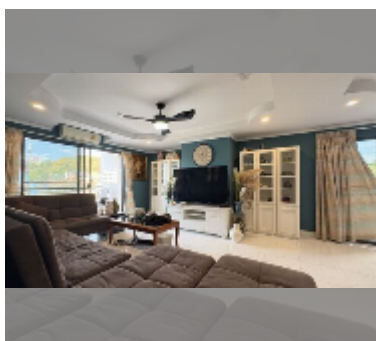

Condo for sale 1 bedroom 95 m² in Pattaya Hill Resort, Pattaya

฿ 3,600,000

UNIT PARAMETERS:

UID	FS-242541
quota	foreign quota
type	1 bedroom
size	95m²
floor	3
view	city view

PROJECT PARAMETERS:

district	Pratumnak
buildings	1
floors	23
built in	1991
maintenance	฿ 47,880/year

FACILITIES:

General information: resort, meters to beach: 350, minutes to beach: 7, open parking, covered parking.

Swimming pool: swimming pool, kids pool.

Health zone: gym.

Other: reception, lobby, CCTV, security.