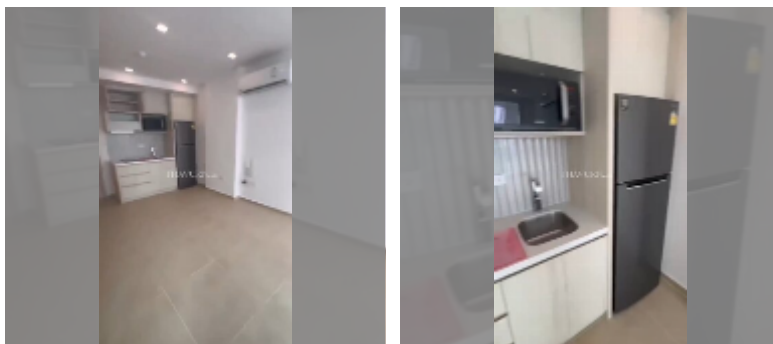

Condo for sale 1 bedroom 28.49 m² in City Garden Olympus, Pattaya

฿ 1,950,000

UNIT PARAMETERS:

UID	FS-242538
quota	foreign quota
type	1 bedroom
size	28.49m ²
floor	7
view	pool view

PROJECT PARAMETERS:

district	Central Pattaya
buildings	6
floors	8
built in	2022
maintenance	฿ 13,675/year

FACILITIES:

General information: resort, underground parking.

Swimming pool: swimming pool, kids pool, jacuzzi, pool bar .

Chill zone: chill zone, rooftop chillout.

Health zone: gym, sauna.

Other: lobby, CCTV, security, minimart.