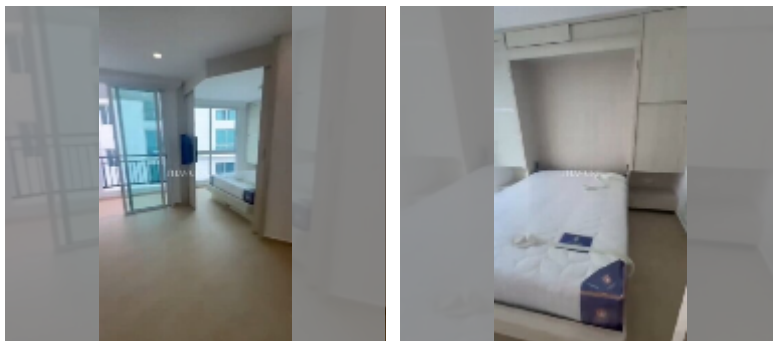

Condo for sale 1 bedroom 28.49 m² in City Garden Olympus, Pattaya

฿ 1,950,000

UNIT PARAMETERS:

UID	FS-242538
quota	foreign quota
type	1 bedroom
size	28.49m ²
floor	7
view	pool view

PROJECT PARAMETERS:

district	Central Pattaya
buildings	6
floors	8
built in	2022
maintenance	฿ 13,675/year

FACILITIES:

General information: resort, underground parking.

Swimming pool: swimming pool, kids pool, jacuzzi, pool bar .

Chill zone: chill zone, rooftop chillout.

Health zone: gym, sauna.

Other: lobby, CCTV, security, minimart.