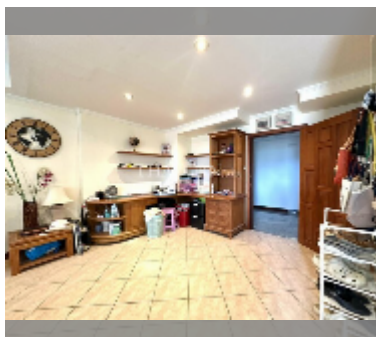

Condo for sale 2 bedroom 135.96 m² in View Talay 2, Pattaya

฿ 7,000,000

UNIT PARAMETERS:

UID	FS-242535
quota	foreign quota
type	2 bedroom
size	135.96m²
floor	6
view	partial sea view
equipment: furniture, air conditioner, television, refrigerator	

PROJECT PARAMETERS:

district	Jomtien
buildings	2
floors	20
built in	2002

FACILITIES:

General information: highrise, open parking, covered parking.

Swimming pool: swimming pool, kids pool.

Other: lobby, CCTV, security, minimart, laundry, room service.