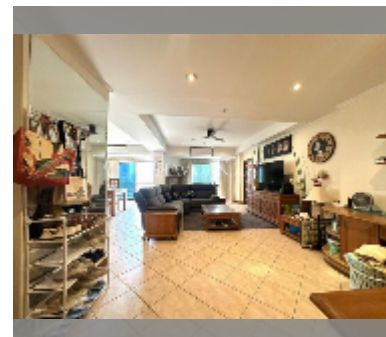

Condo for sale 2 bedroom 135.96 m² in View Talay 2, Pattaya

฿ 7,000,000

UNIT PARAMETERS:

UID	FS-242535
quota	foreign quota
type	2 bedroom
size	135.96m²
floor	6
view	partial sea view
equipment: furniture, air conditioner, television, refrigerator	

PROJECT PARAMETERS:

district	Jomtien
buildings	2
floors	20
built in	2002

FACILITIES:

General information: highrise, open parking, covered parking.

Swimming pool: swimming pool, kids pool.

Other: lobby, CCTV, security, minimart, laundry, room service.