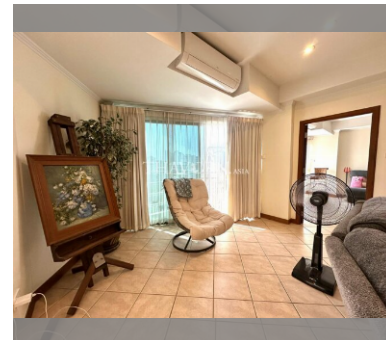

Condo for sale 2 bedroom 135.96 m² in View Talay 2, Pattaya

฿ 7,000,000

UNIT PARAMETERS:

UID	FS-242535
quota	foreign quota
type	2 bedroom
size	135.96m²
floor	6
view	partial sea view
quality	not chosen
equipment	furniture, air conditioner, television, refrigerator
transfer fee payer	50% on seller / 50% on buyer
Can top-up	on

PROJECT PARAMETERS:

district	Jomtien
buildings	2
floors	20
built in	2002

FACILITIES:

General information: highrise, open parking, covered parking.

Swimming pool: swimming pool, kids pool.

Other: lobby, CCTV, security, minimart, laundry, room service.