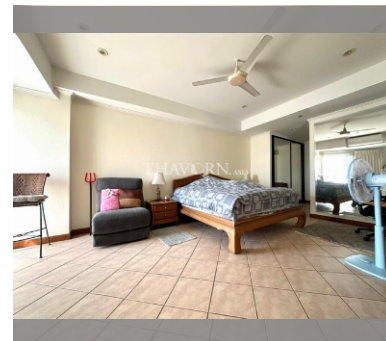

Condo for sale 2 bedroom 135.96 m² in View Talay 2, Pattaya

฿ 7,000,000

UNIT PARAMETERS:

UID	FS-242535
quota	foreign quota
type	2 bedroom
size	135.96m ²
floor	6
view	partial sea view
quality	not chosen
equipment	furniture, air conditioner, television, refrigerator
transfer fee payer	50% on seller / 50% on buyer
Can top-up	on

PROJECT PARAMETERS:

district	Jomtien
buildings	2
floors	20
built in	2002

FACILITIES:

General information: highrise, open parking, covered parking.

Swimming pool: swimming pool, kids pool.

Other: lobby, CCTV, security, minimart, laundry, room service.