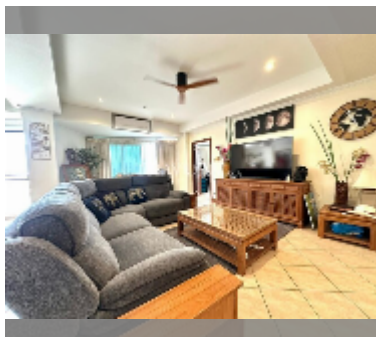

Condo for sale 2 bedroom 135.96 m² in View Talay 2, Pattaya

฿ 7,000,000

UNIT PARAMETERS:

UID	FS-242535
quota	foreign quota
type	2 bedroom
size	135.96m²
floor	6
view	partial sea view
equipment: furniture, air conditioner, television, refrigerator	

PROJECT PARAMETERS:

district	Jomtien
buildings	2
floors	20
built in	2002

FACILITIES:

General information: highrise, open parking, covered parking.

Swimming pool: swimming pool, kids pool.

Other: lobby, CCTV, security, minimart, laundry, room service.