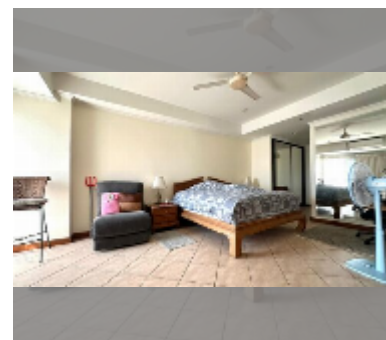

Condo for sale 2 bedroom 135.96 m² in View Talay 2, Pattaya

฿ 7,000,000

UNIT PARAMETERS:

UID	FS-242535
quota	foreign quota
type	2 bedroom
size	135.96m²
floor	6
view	partial sea view
equipment: furniture, air conditioner, television, refrigerator	

PROJECT PARAMETERS:

district	Jomtien
buildings	2
floors	20
built in	2002

FACILITIES:

General information: highrise, open parking, covered parking.

Swimming pool: swimming pool, kids pool.

Other: lobby, CCTV, security, minimart, laundry, room service.