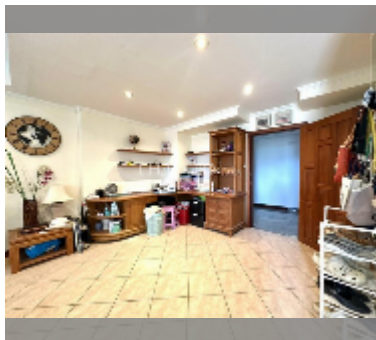

Condo for sale 2 bedroom 135.96 m² in View Talay 2, Pattaya

฿ 7,000,000

UNIT PARAMETERS:

UID	FS-242535
quota	foreign quota
type	2 bedroom
size	135.96m²
floor	6
view	partial sea view
equipment: furniture, air conditioner, television, refrigerator	

PROJECT PARAMETERS:

district	Jomtien
buildings	2
floors	20
built in	2002

FACILITIES:

General information: highrise, open parking, covered parking.

Swimming pool: swimming pool, kids pool.

Other: lobby, CCTV, security, minimart, laundry, room service.