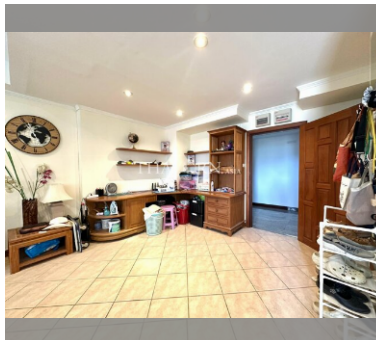

Condo for sale 2 bedroom 135.96 m² in View Talay 2, Pattaya

฿ 7,000,000

UNIT PARAMETERS:

UID	FS-242535
quota	foreign quota
type	2 bedroom
size	135.96m²
floor	6
view	partial sea view
quality	not chosen
equipment	furniture, air conditioner, television, refrigerator
transfer fee payer	50% on seller / 50% on buyer
Can top-up	on

PROJECT PARAMETERS:

district	Jomtien
buildings	2
floors	20
built in	2002

FACILITIES:

General information: highrise, open parking, covered parking.

Swimming pool: swimming pool, kids pool.

Other: lobby, CCTV, security, minimart, laundry, room service.