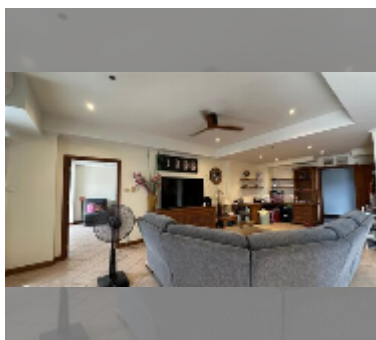

Condo for sale 2 bedroom 135.96 m² in View Talay 2, Pattaya

฿ 7,000,000

UNIT PARAMETERS:

UID	FS-242535
quota	foreign quota
type	2 bedroom
size	135.96m²
floor	6
view	partial sea view
equipment: furniture, air conditioner, television, refrigerator	

PROJECT PARAMETERS:

district	Jomtien
buildings	2
floors	20
built in	2002

FACILITIES:

General information: highrise, open parking, covered parking.

Swimming pool: swimming pool, kids pool.

Other: lobby, CCTV, security, minimart, laundry, room service.