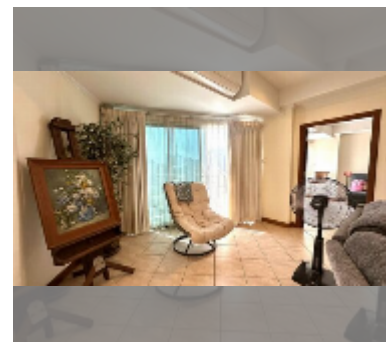

Condo for sale 2 bedroom 135.96 m² in View Talay 2, Pattaya

฿ 7,000,000

UNIT PARAMETERS:

UID	FS-242535
quota	foreign quota
type	2 bedroom
size	135.96m²
floor	6
view	partial sea view
equipment: furniture, air conditioner, television, refrigerator	

PROJECT PARAMETERS:

district	Jomtien
buildings	2
floors	20
built in	2002

FACILITIES:

General information: highrise, open parking, covered parking.

Swimming pool: swimming pool, kids pool.

Other: lobby, CCTV, security, minimart, laundry, room service.