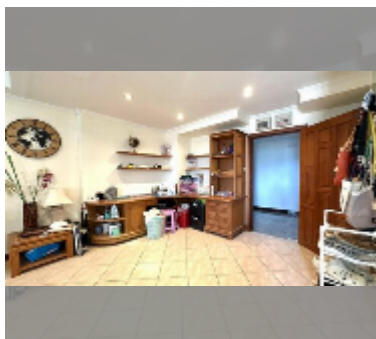

Condo for sale 2 bedroom 135.96 m² in View Talay 2, Pattaya

฿ 7,000,000

UNIT PARAMETERS:

UID	FS-242535
quota	foreign quota
type	2 bedroom
size	135.96m²
floor	6
view	partial sea view
equipment: furniture, air conditioner, television, refrigerator	

PROJECT PARAMETERS:

district	Jomtien
buildings	2
floors	20
built in	2002

FACILITIES:

General information: highrise, open parking, covered parking.

Swimming pool: swimming pool, kids pool.

Other: lobby, CCTV, security, minimart, laundry, room service.