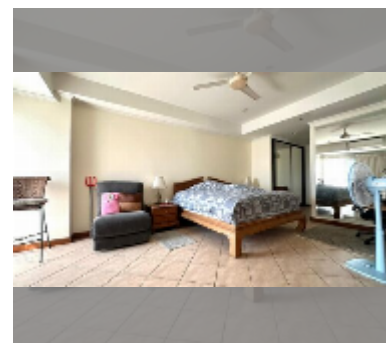

Condo for sale 2 bedroom 135.96 m² in View Talay 2, Pattaya

฿ 7,000,000

UNIT PARAMETERS:

UID	FS-242535
quota	foreign quota
type	2 bedroom
size	135.96m²
floor	6
view	partial sea view
equipment: furniture, air conditioner, television, refrigerator	

PROJECT PARAMETERS:

district	Jomtien
buildings	2
floors	20
built in	2002

FACILITIES:

General information: highrise, open parking, covered parking.

Swimming pool: swimming pool, kids pool.

Other: lobby, CCTV, security, minimart, laundry, room service.