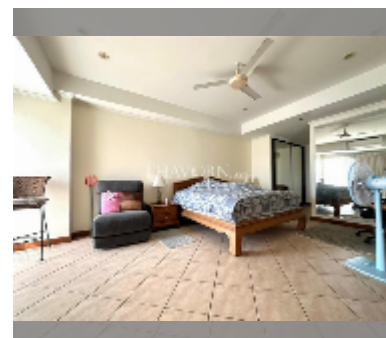

Condo for sale 2 bedroom 135.96 m² in View Talay 2, Pattaya

฿ 7,000,000

UNIT PARAMETERS:

UID	FS-242535
quota	foreign quota
type	2 bedroom
size	135.96m²
floor	6
view	partial sea view
equipment: furniture, air conditioner, television, refrigerator	

PROJECT PARAMETERS:

district	Jomtien
buildings	2
floors	20
built in	2002

FACILITIES:

General information: highrise, open parking, covered parking.

Swimming pool: swimming pool, kids pool.

Other: lobby, CCTV, security, minimart, laundry, room service.