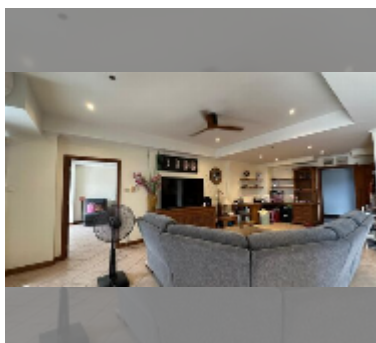

Condo for sale 2 bedroom 135.96 m² in View Talay 2, Pattaya

฿ 7,000,000

UNIT PARAMETERS:

UID	FS-242535
quota	foreign quota
type	2 bedroom
size	135.96m²
floor	6
view	partial sea view
equipment: furniture, air conditioner, television, refrigerator	

PROJECT PARAMETERS:

district	Jomtien
buildings	2
floors	20
built in	2002

FACILITIES:

General information: highrise, open parking, covered parking.

Swimming pool: swimming pool, kids pool.

Other: lobby, CCTV, security, minimart, laundry, room service.