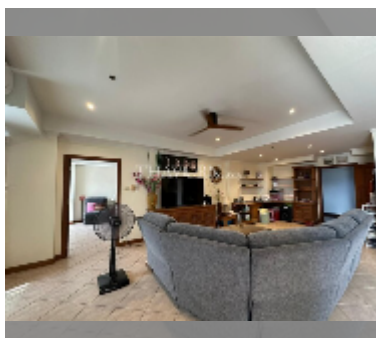

Condo for sale 2 bedroom 135.96 m² in View Talay 2, Pattaya

฿ 7,000,000

UNIT PARAMETERS:

UID	FS-242535
quota	foreign quota
type	2 bedroom
size	135.96m²
floor	6
view	partial sea view
equipment: furniture, air conditioner, television, refrigerator	

PROJECT PARAMETERS:

district	Jomtien
buildings	2
floors	20
built in	2002

FACILITIES:

General information: highrise, open parking, covered parking.

Swimming pool: swimming pool, kids pool.

Other: lobby, CCTV, security, minimart, laundry, room service.