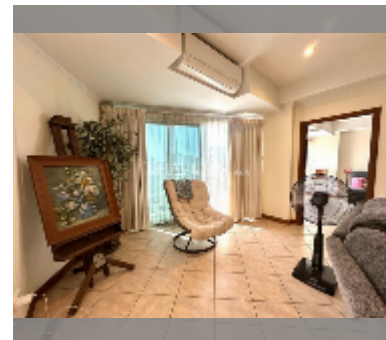

Condo for sale 2 bedroom 135.96 m² in View Talay 2, Pattaya

฿ 7,000,000

UNIT PARAMETERS:

UID	FS-242535
quota	foreign quota
type	2 bedroom
size	135.96m²
floor	6
view	partial sea view
equipment: furniture, air conditioner, television, refrigerator	

PROJECT PARAMETERS:

district	Jomtien
buildings	2
floors	20
built in	2002

FACILITIES:

General information: highrise, open parking, covered parking.

Swimming pool: swimming pool, kids pool.

Other: lobby, CCTV, security, minimart, laundry, room service.