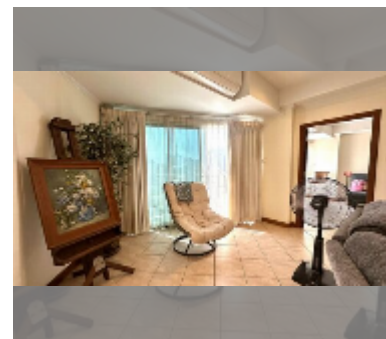

Condo for sale 2 bedroom 135.96 m² in View Talay 2, Pattaya

฿ 7,000,000

UNIT PARAMETERS:

UID	FS-242535
quota	foreign quota
type	2 bedroom
size	135.96m²
floor	6
view	partial sea view
equipment: furniture, air conditioner, television, refrigerator	

PROJECT PARAMETERS:

district	Jomtien
buildings	2
floors	20
built in	2002

FACILITIES:

General information: highrise, open parking, covered parking.

Swimming pool: swimming pool, kids pool.

Other: lobby, CCTV, security, minimart, laundry, room service.