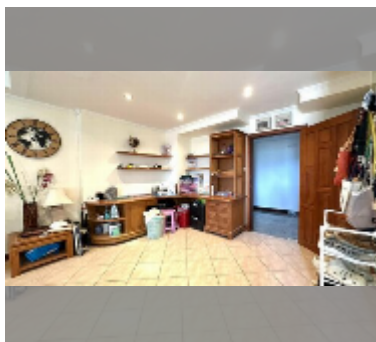

Condo for sale 2 bedroom 135.96 m² in View Talay 2, Pattaya

฿ 7,000,000

UNIT PARAMETERS:

UID	FS-242535
quota	foreign quota
type	2 bedroom
size	135.96m²
floor	6
view	partial sea view
equipment: furniture, air conditioner, television, refrigerator	

PROJECT PARAMETERS:

district	Jomtien
buildings	2
floors	20
built in	2002

FACILITIES:

General information: highrise, open parking, covered parking.

Swimming pool: swimming pool, kids pool.

Other: lobby, CCTV, security, minimart, laundry, room service.