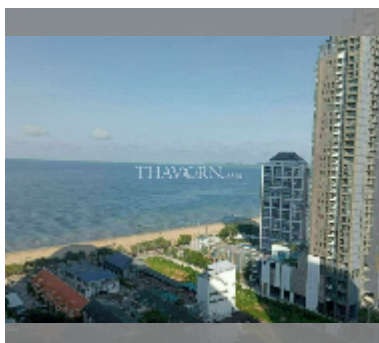

Condo for sale 2 bedroom 57 m² in Lumpini Park Beach Jomtien, Pattaya

฿ 4,750,000

UNIT PARAMETERS:

UID	FS-242534
quota	thai quota
type	2 bedroom
size	57m²
floor	21
view	sea view
equipment: furniture, air conditioner, television, refrigerator	

PROJECT PARAMETERS:

district	Jomtien
buildings	3
floors	30
built in	2013
maintenance	฿ 27,360/year

FACILITIES:

General information: highrise, meters to beach: 50, minutes to beach: 1, open parking, multy-level parking.

Swimming pool: swimming pool, kids pool, rooftop pool, jacuzzi.

Chill zone: chill zone, garden, rooftop chillout.

Health zone: gym, sauna.

Other: reception, clubhouse, meeting room, games room, kids playgarden, CCTV, security.