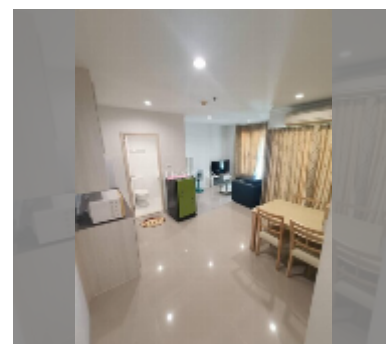

Condo for sale 2 bedroom 57 m² in Lumpini Park Beach Jomtien, Pattaya

฿ 4,750,000

UNIT PARAMETERS:

UID	FS-242534
quota	thai quota
type	2 bedroom
size	57m²
floor	21
view	sea view
equipment: furniture, air conditioner, television, refrigerator	

PROJECT PARAMETERS:

district	Jomtien
buildings	3
floors	30
built in	2013
maintenance	฿ 27,360/year

FACILITIES:

General information: highrise, meters to beach: 50, minutes to beach: 1, open parking, multy-level parking.

Swimming pool: swimming pool, kids pool, rooftop pool, jacuzzi.

Chill zone: chill zone, garden, rooftop chillout.

Health zone: gym, sauna.

Other: reception, clubhouse, meeting room, games room, kids playgarden, CCTV, security.