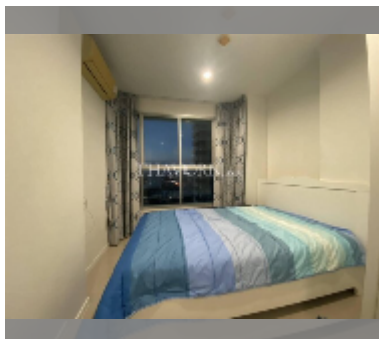

Condo for sale 2 bedroom 57 m² in Lumpini Park Beach Jomtien, Pattaya

฿ 4,750,000

UNIT PARAMETERS:

UID	FS-242534
quota	thai quota
type	2 bedroom
size	57m²
floor	21
view	sea view
equipment: furniture, air conditioner, television, refrigerator	

PROJECT PARAMETERS:

district	Jomtien
buildings	3
floors	30
built in	2013
maintenance	฿ 27,360/year

FACILITIES:

General information: highrise, meters to beach: 50, minutes to beach: 1, open parking, multy-level parking.

Swimming pool: swimming pool, kids pool, rooftop pool, jacuzzi.

Chill zone: chill zone, garden, rooftop chillout.

Health zone: gym, sauna.

Other: reception, clubhouse, meeting room, games room, kids playgarden, CCTV, security.